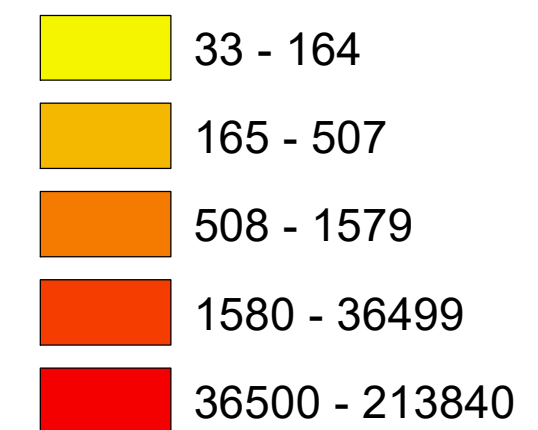

# Number of COVID-19 cases by city in Clark county (08.16.2021)

## Legend

— Highway

### count

Data Source: SNHD

\* 3372 cases without city information