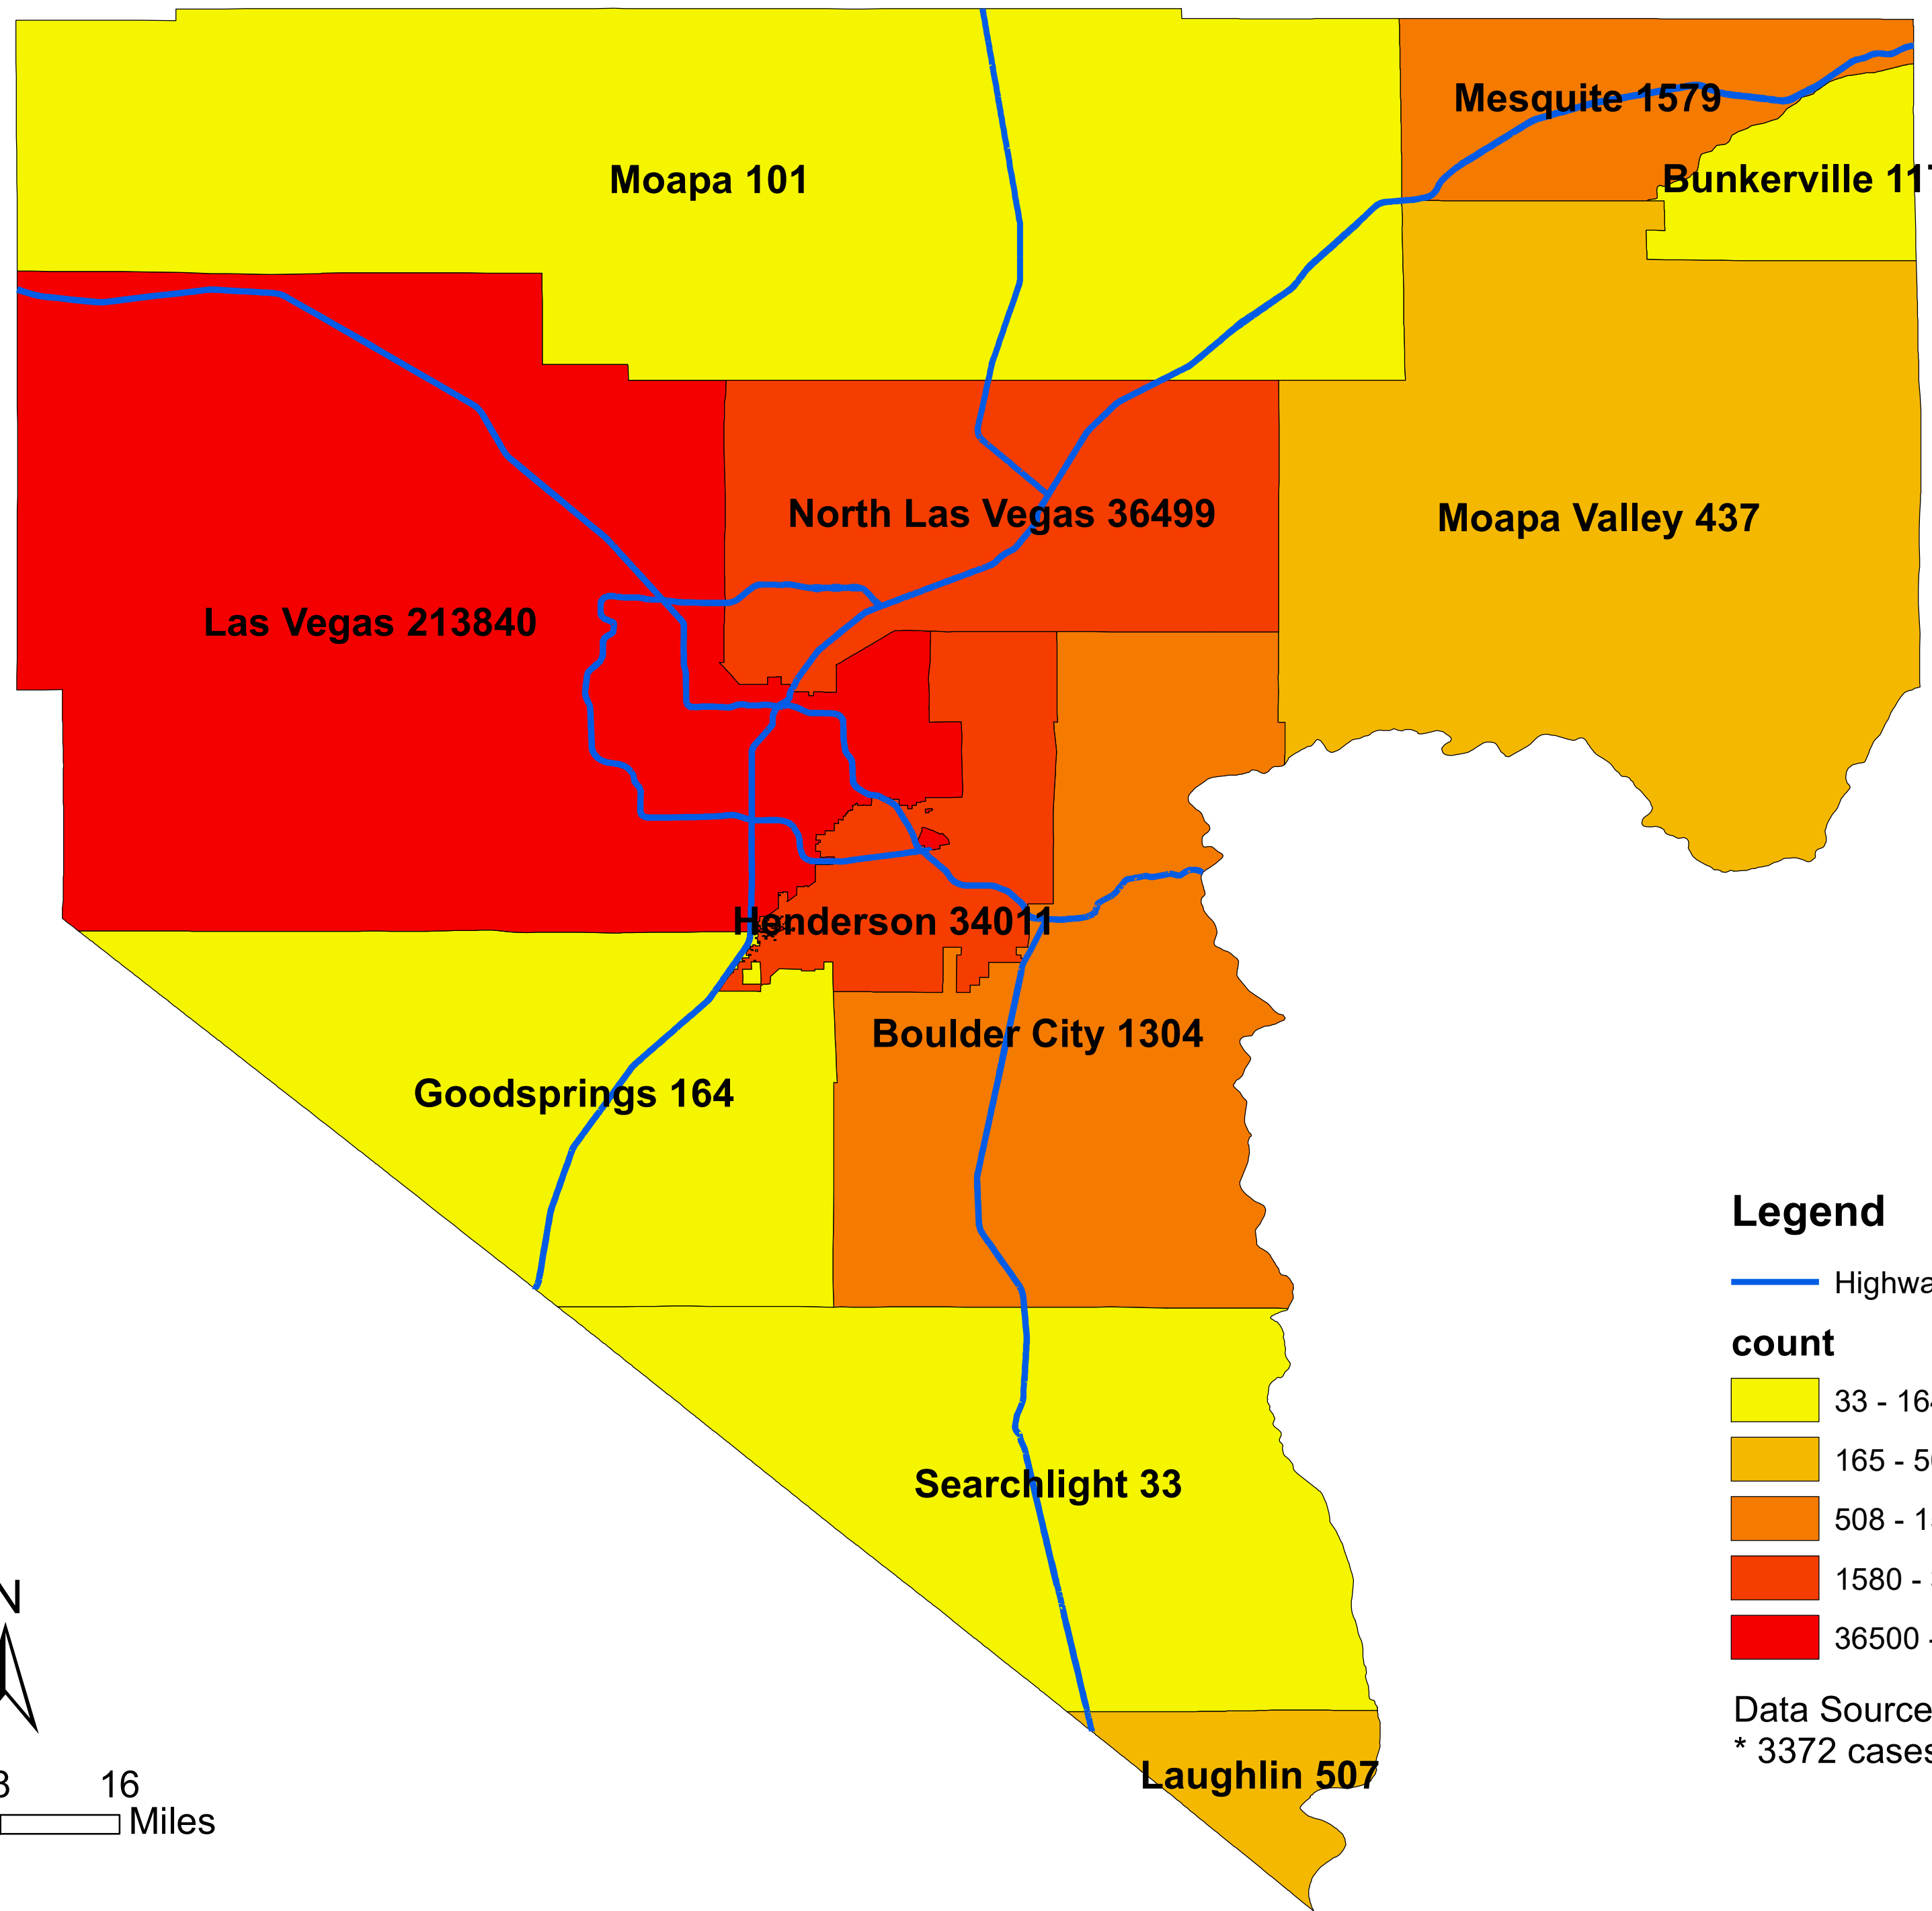

# Number of COVID-19 cases by city in Clark county (08.16.2021)

## Legend

— Highway

### count

Data Source: SNHD

\* 3372 cases without city information