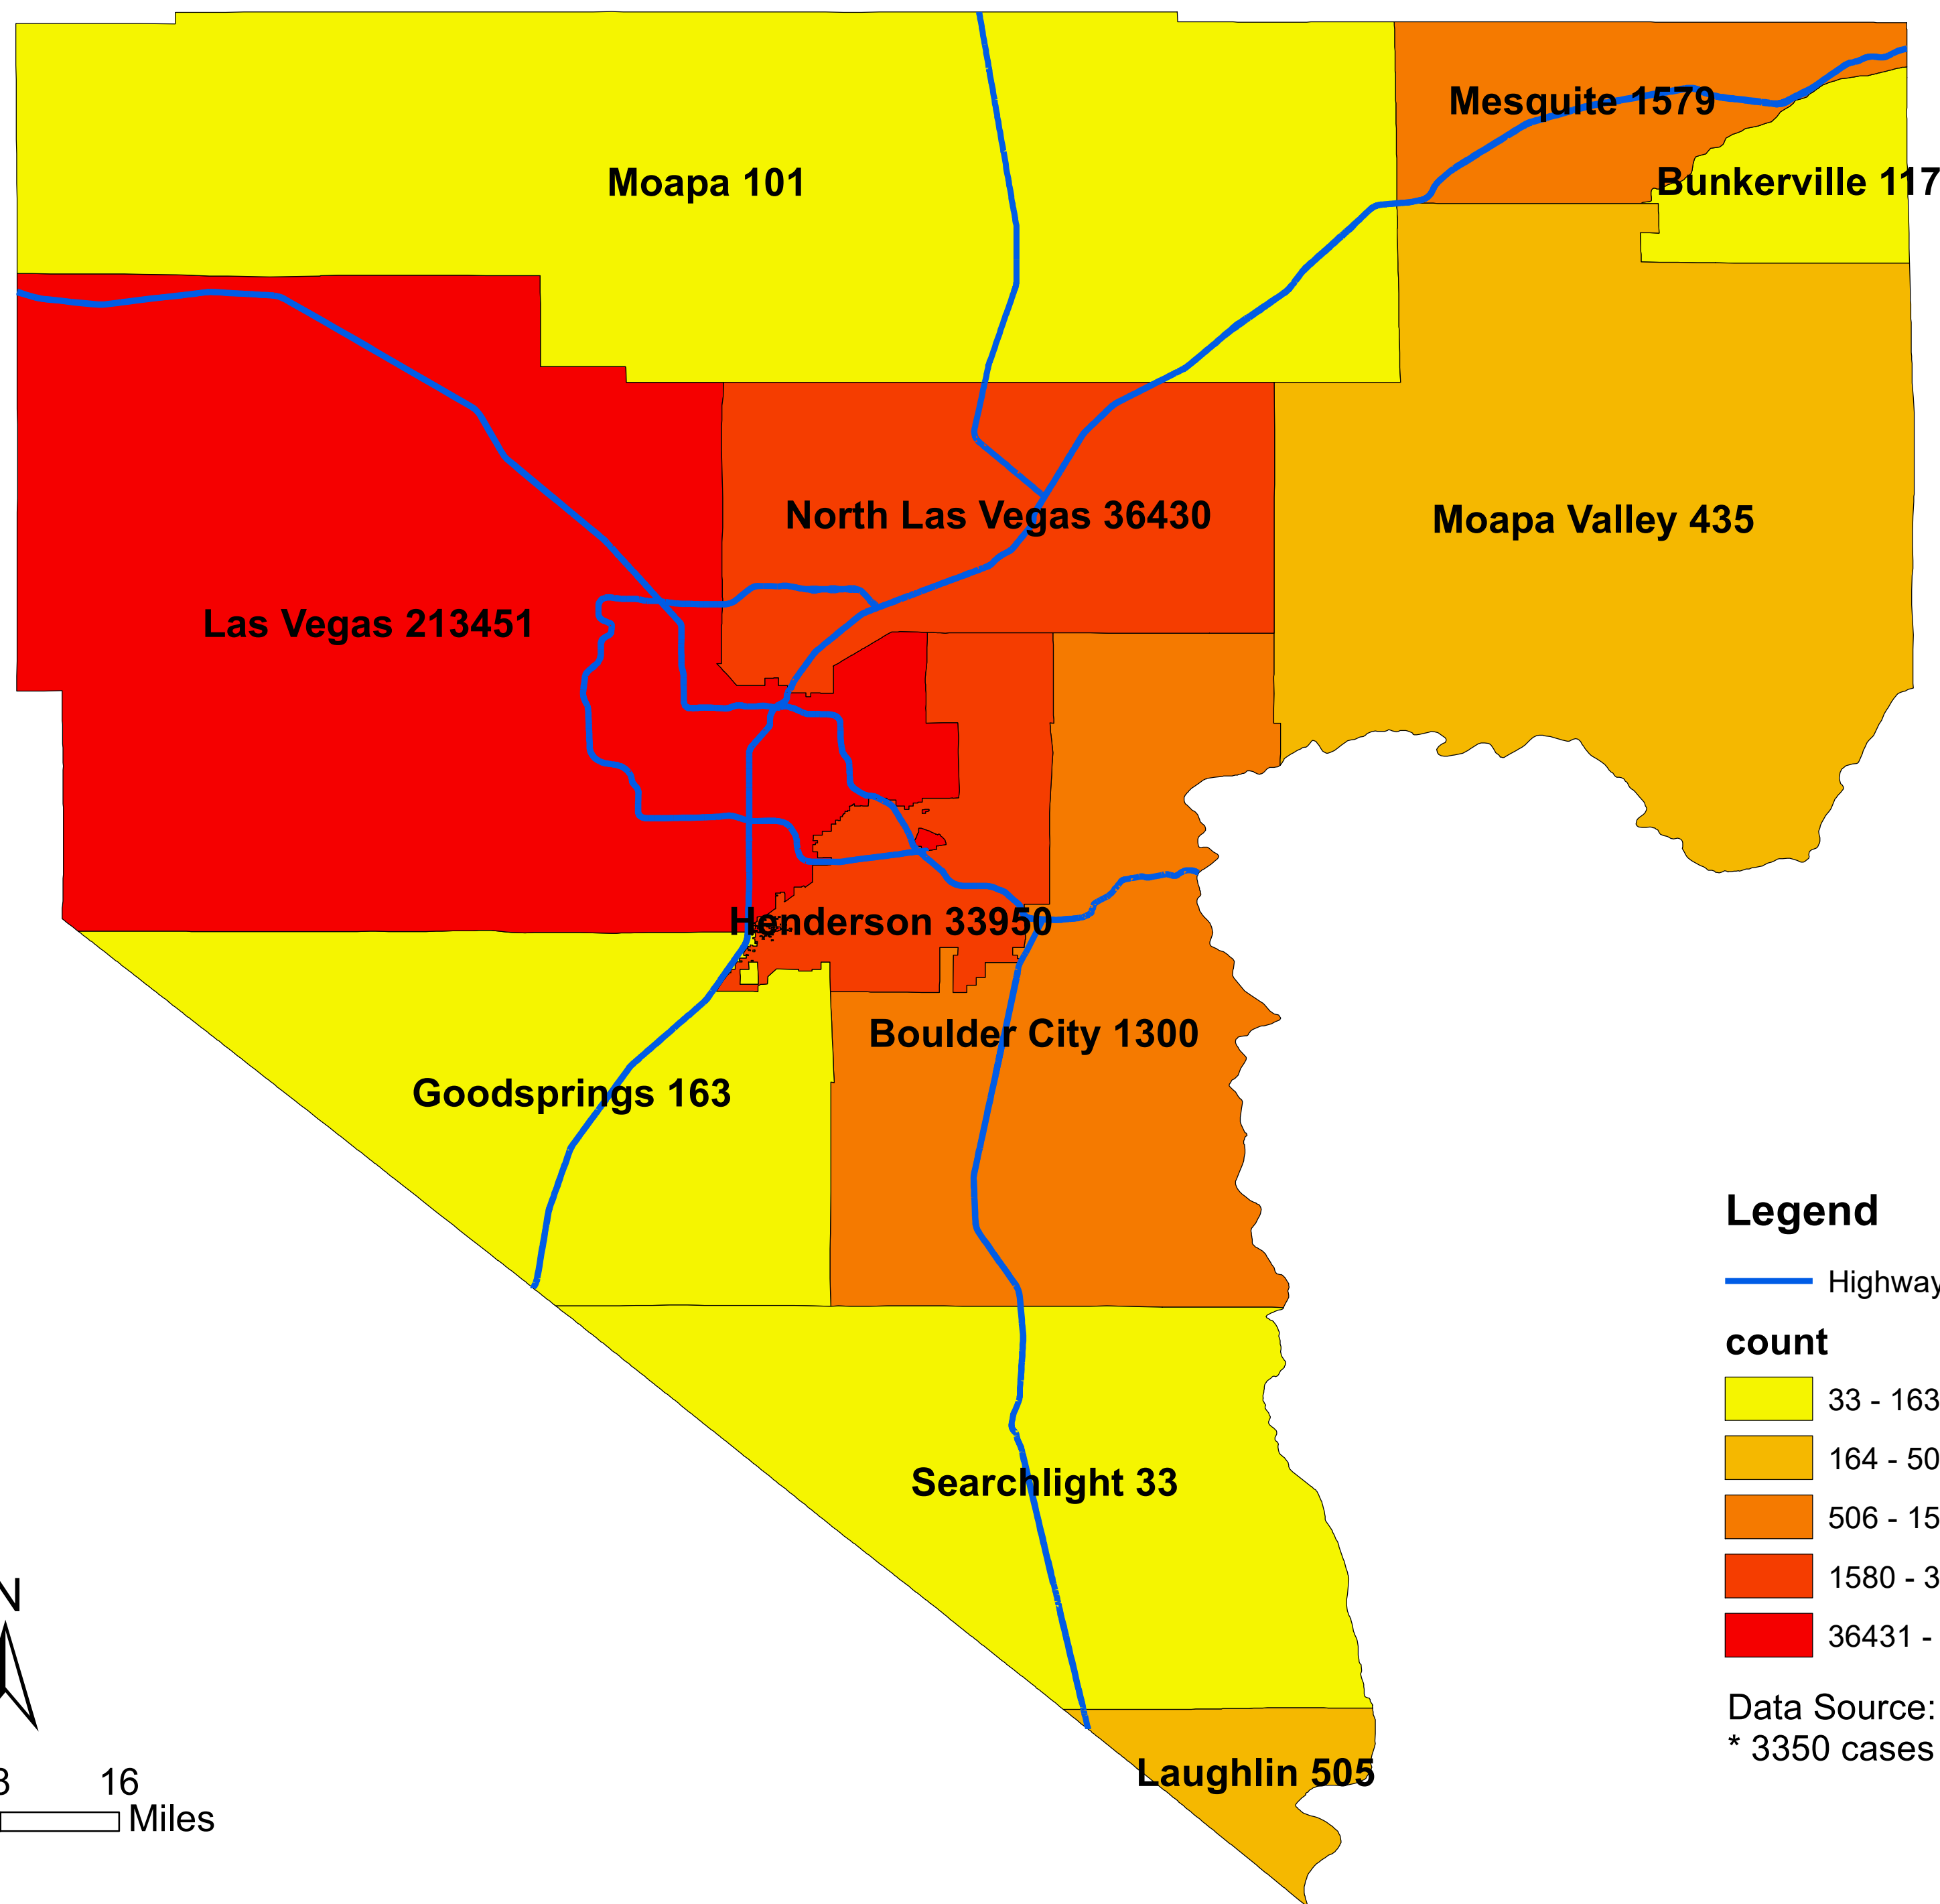

# Number of COVID-19 cases by city in Clark county (08.15.2021)

## Legend

— Highway

### count

- 33 - 163
- 164 - 505
- 506 - 1579
- 1580 - 36430
- 36431 - 213451

Data Source: SNHD  
\* 3350 cases without city information