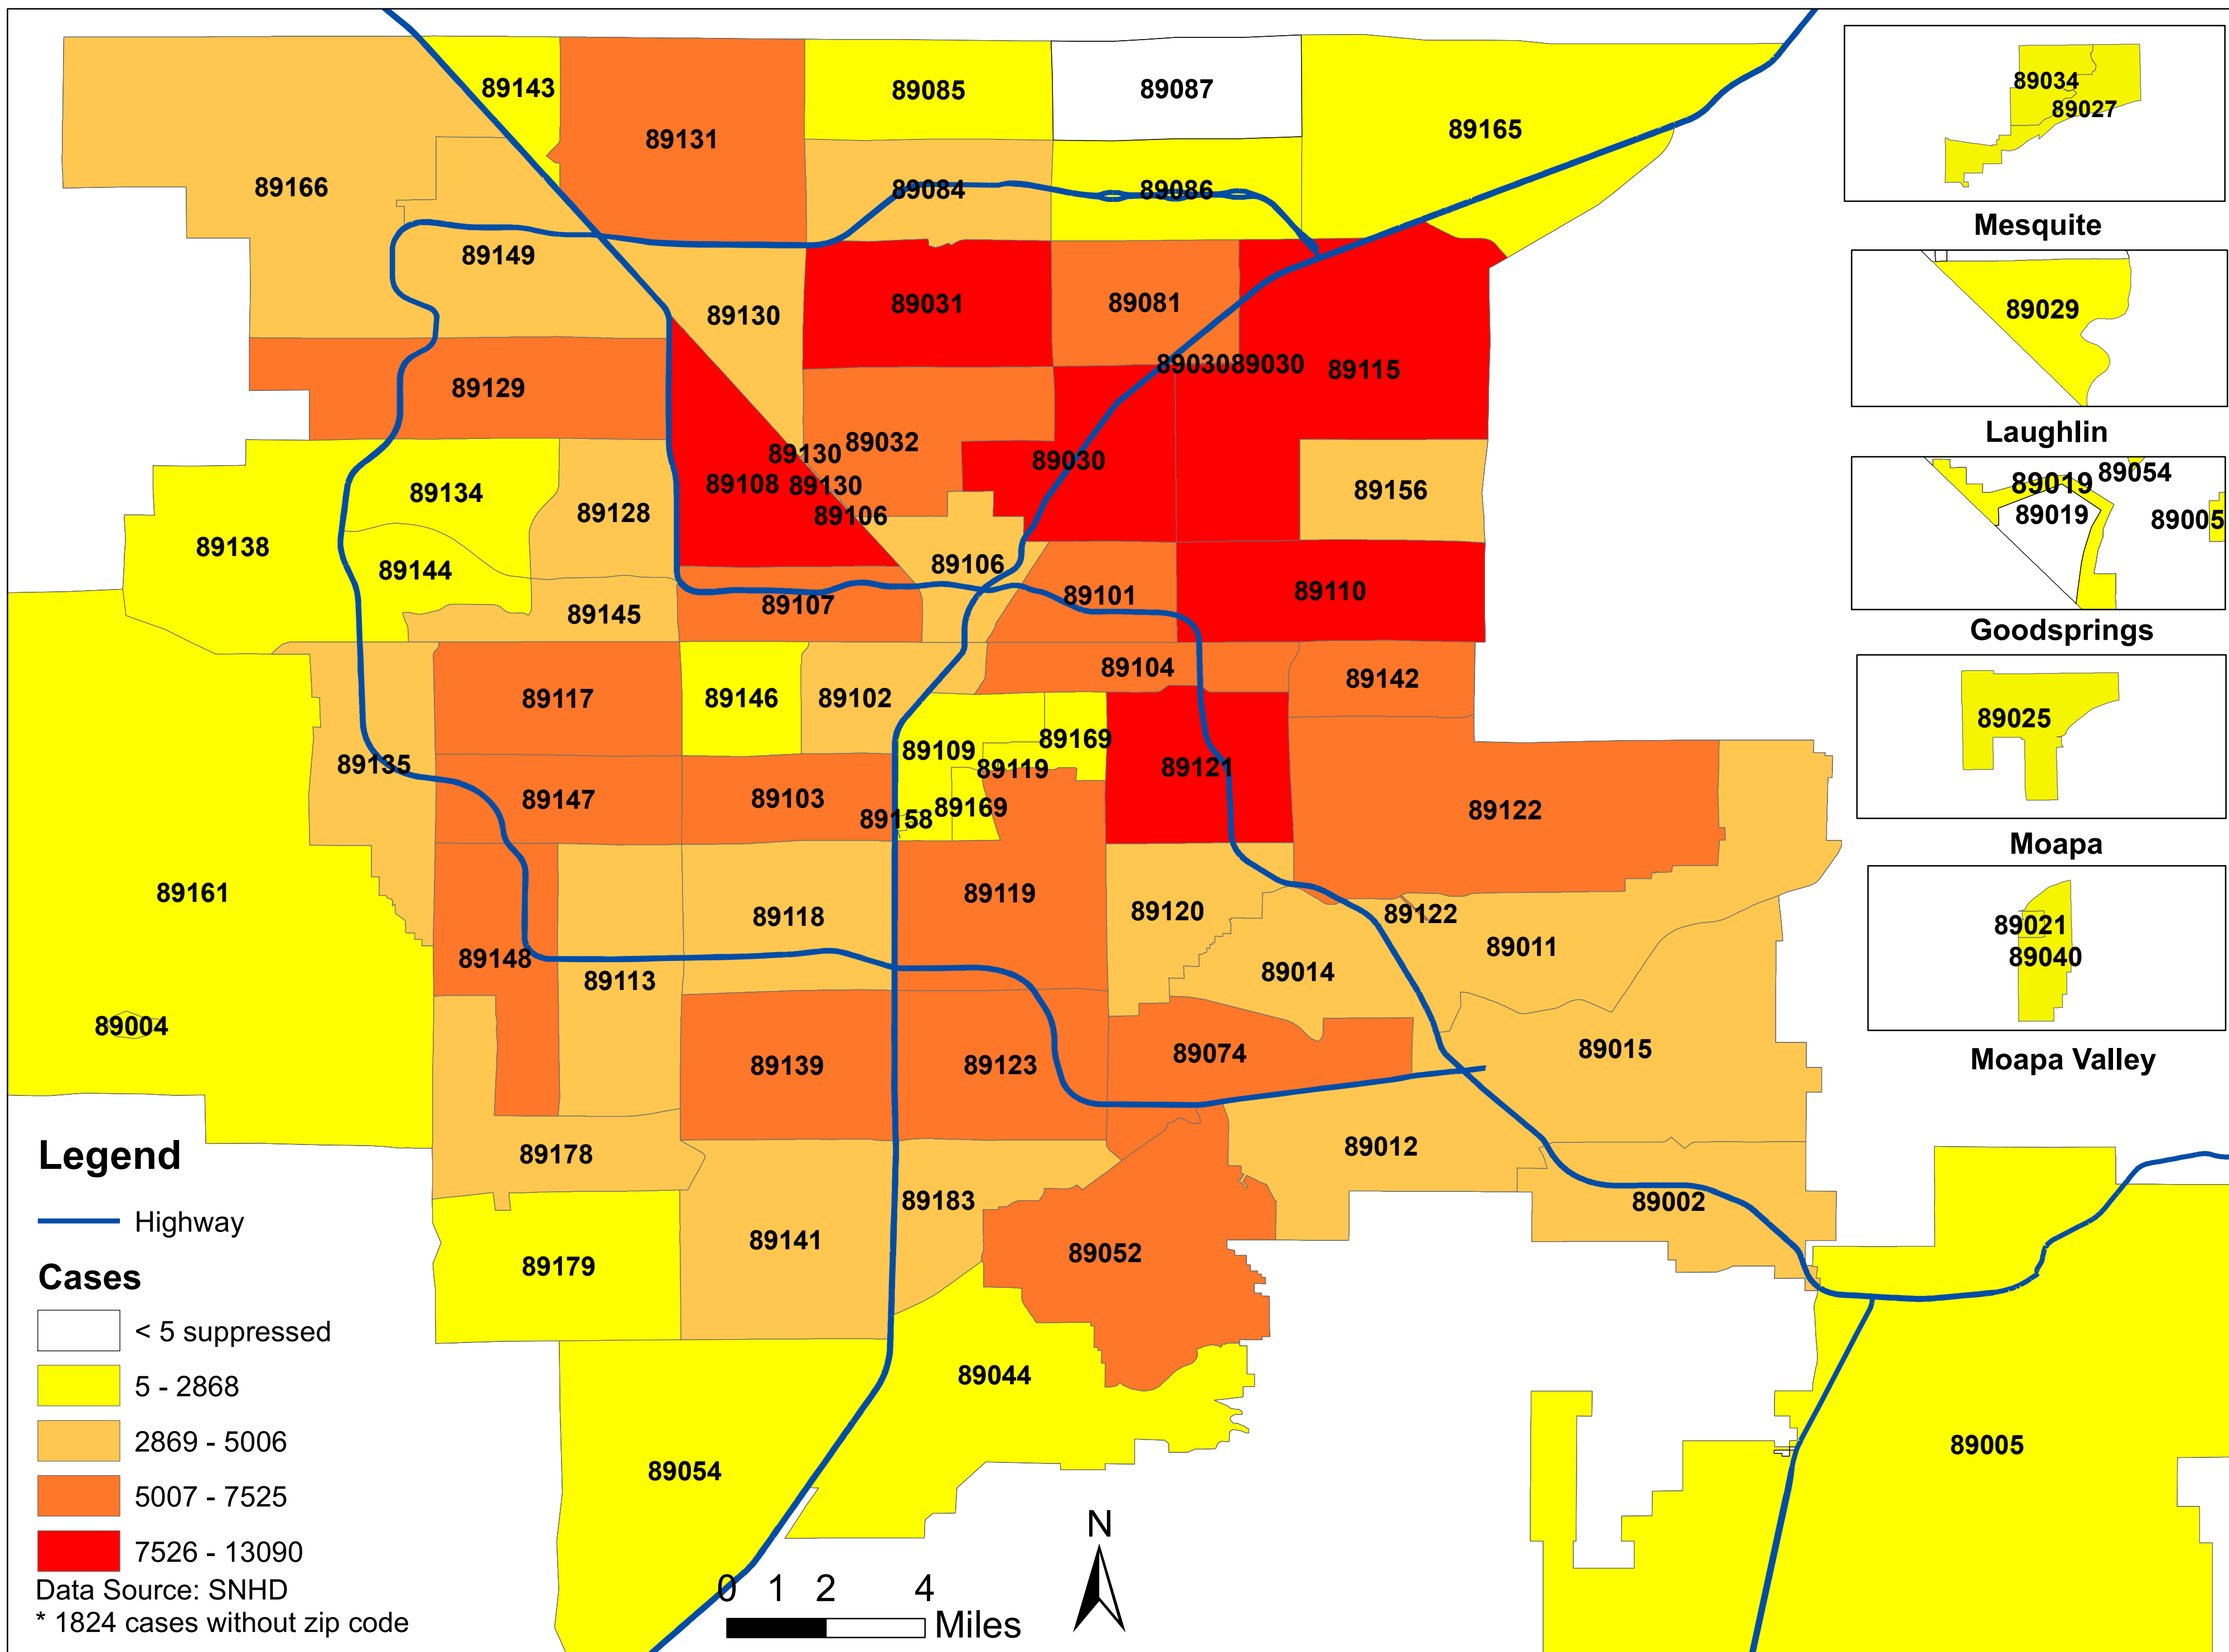

# Number of COVID-19 cases by zip code in Clark county (08.14.2021)

**Note: More than 5 cases reported from 89124**