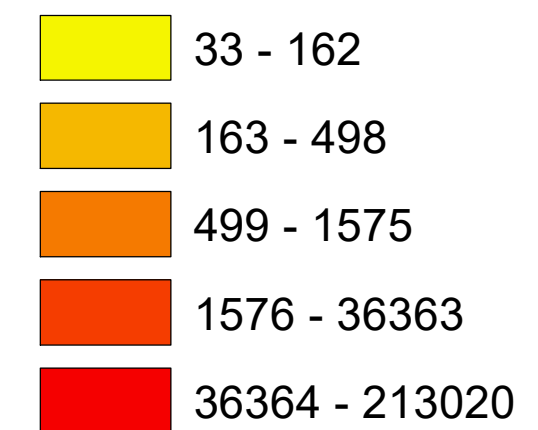

Number of COVID-19 cases by city in Clark county (08.14.2021)

Legend

— Highway

count

Data Source: SNHD

* 3349 cases without city information

0 4 8 16
Miles