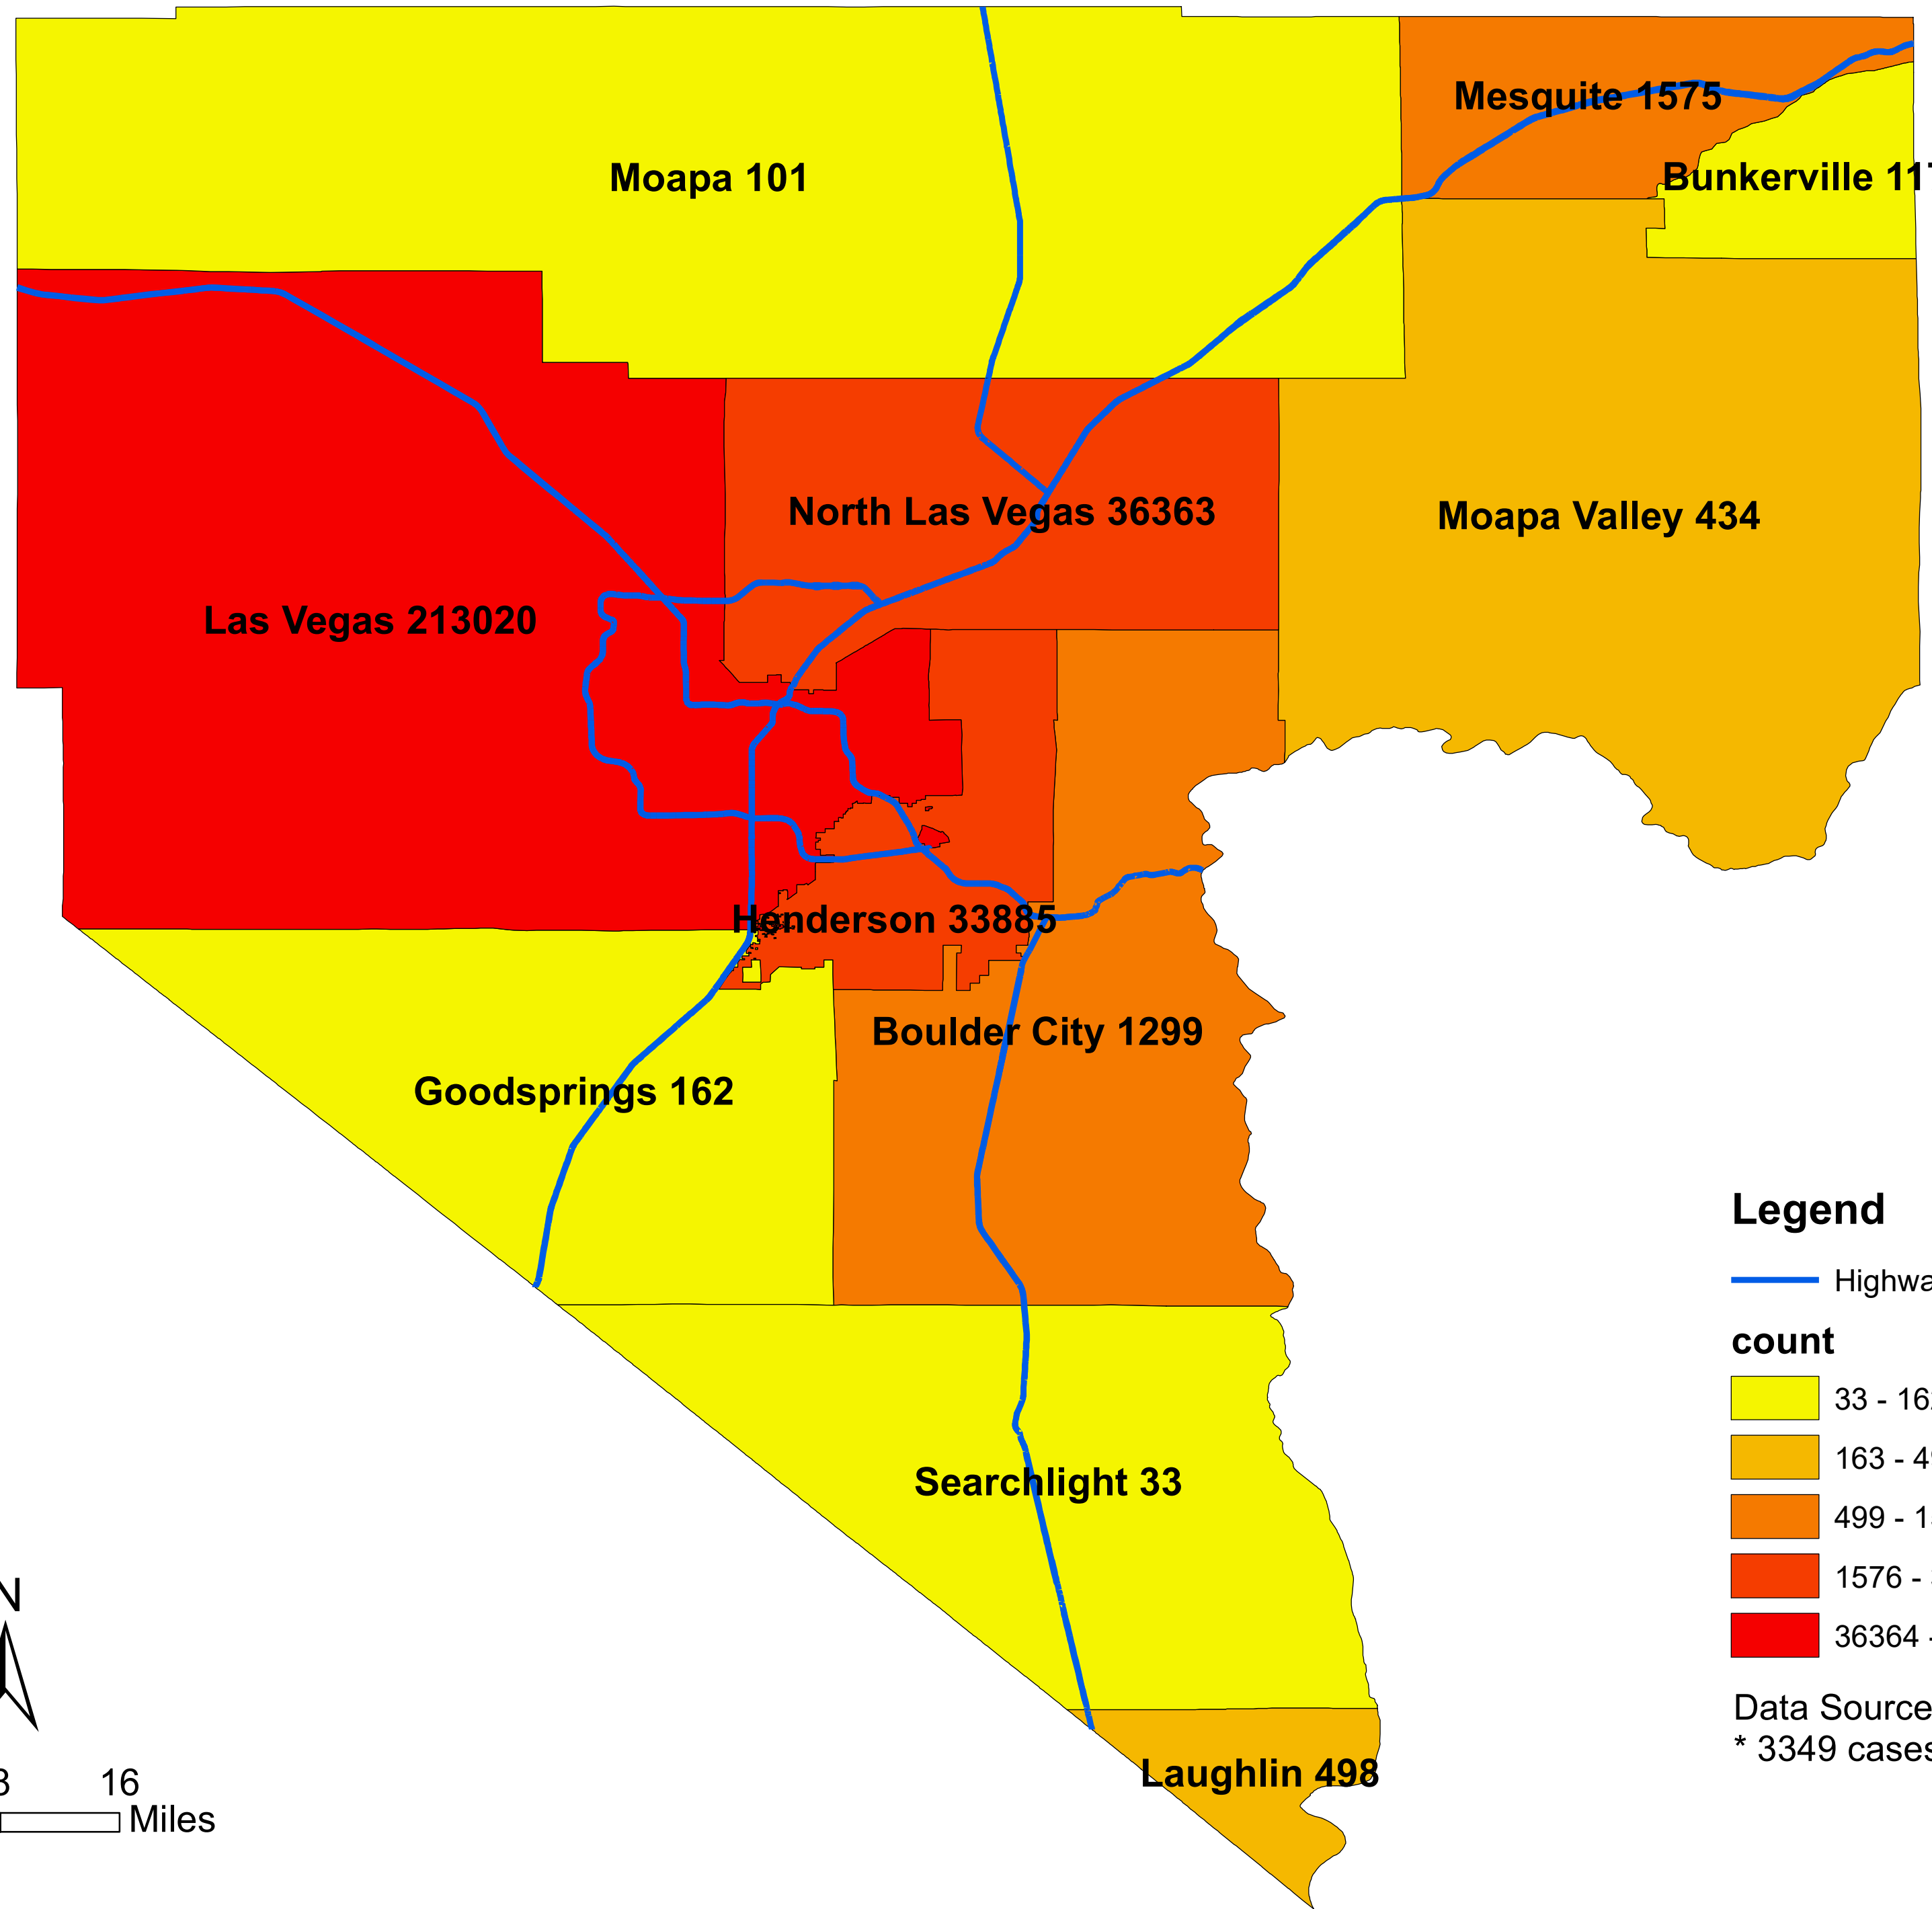

Number of COVID-19 cases by city in Clark county (08.14.2021)

Legend

— Highway

count

Data Source: SNHD

* 3349 cases without city information

0 4 8 16
Miles