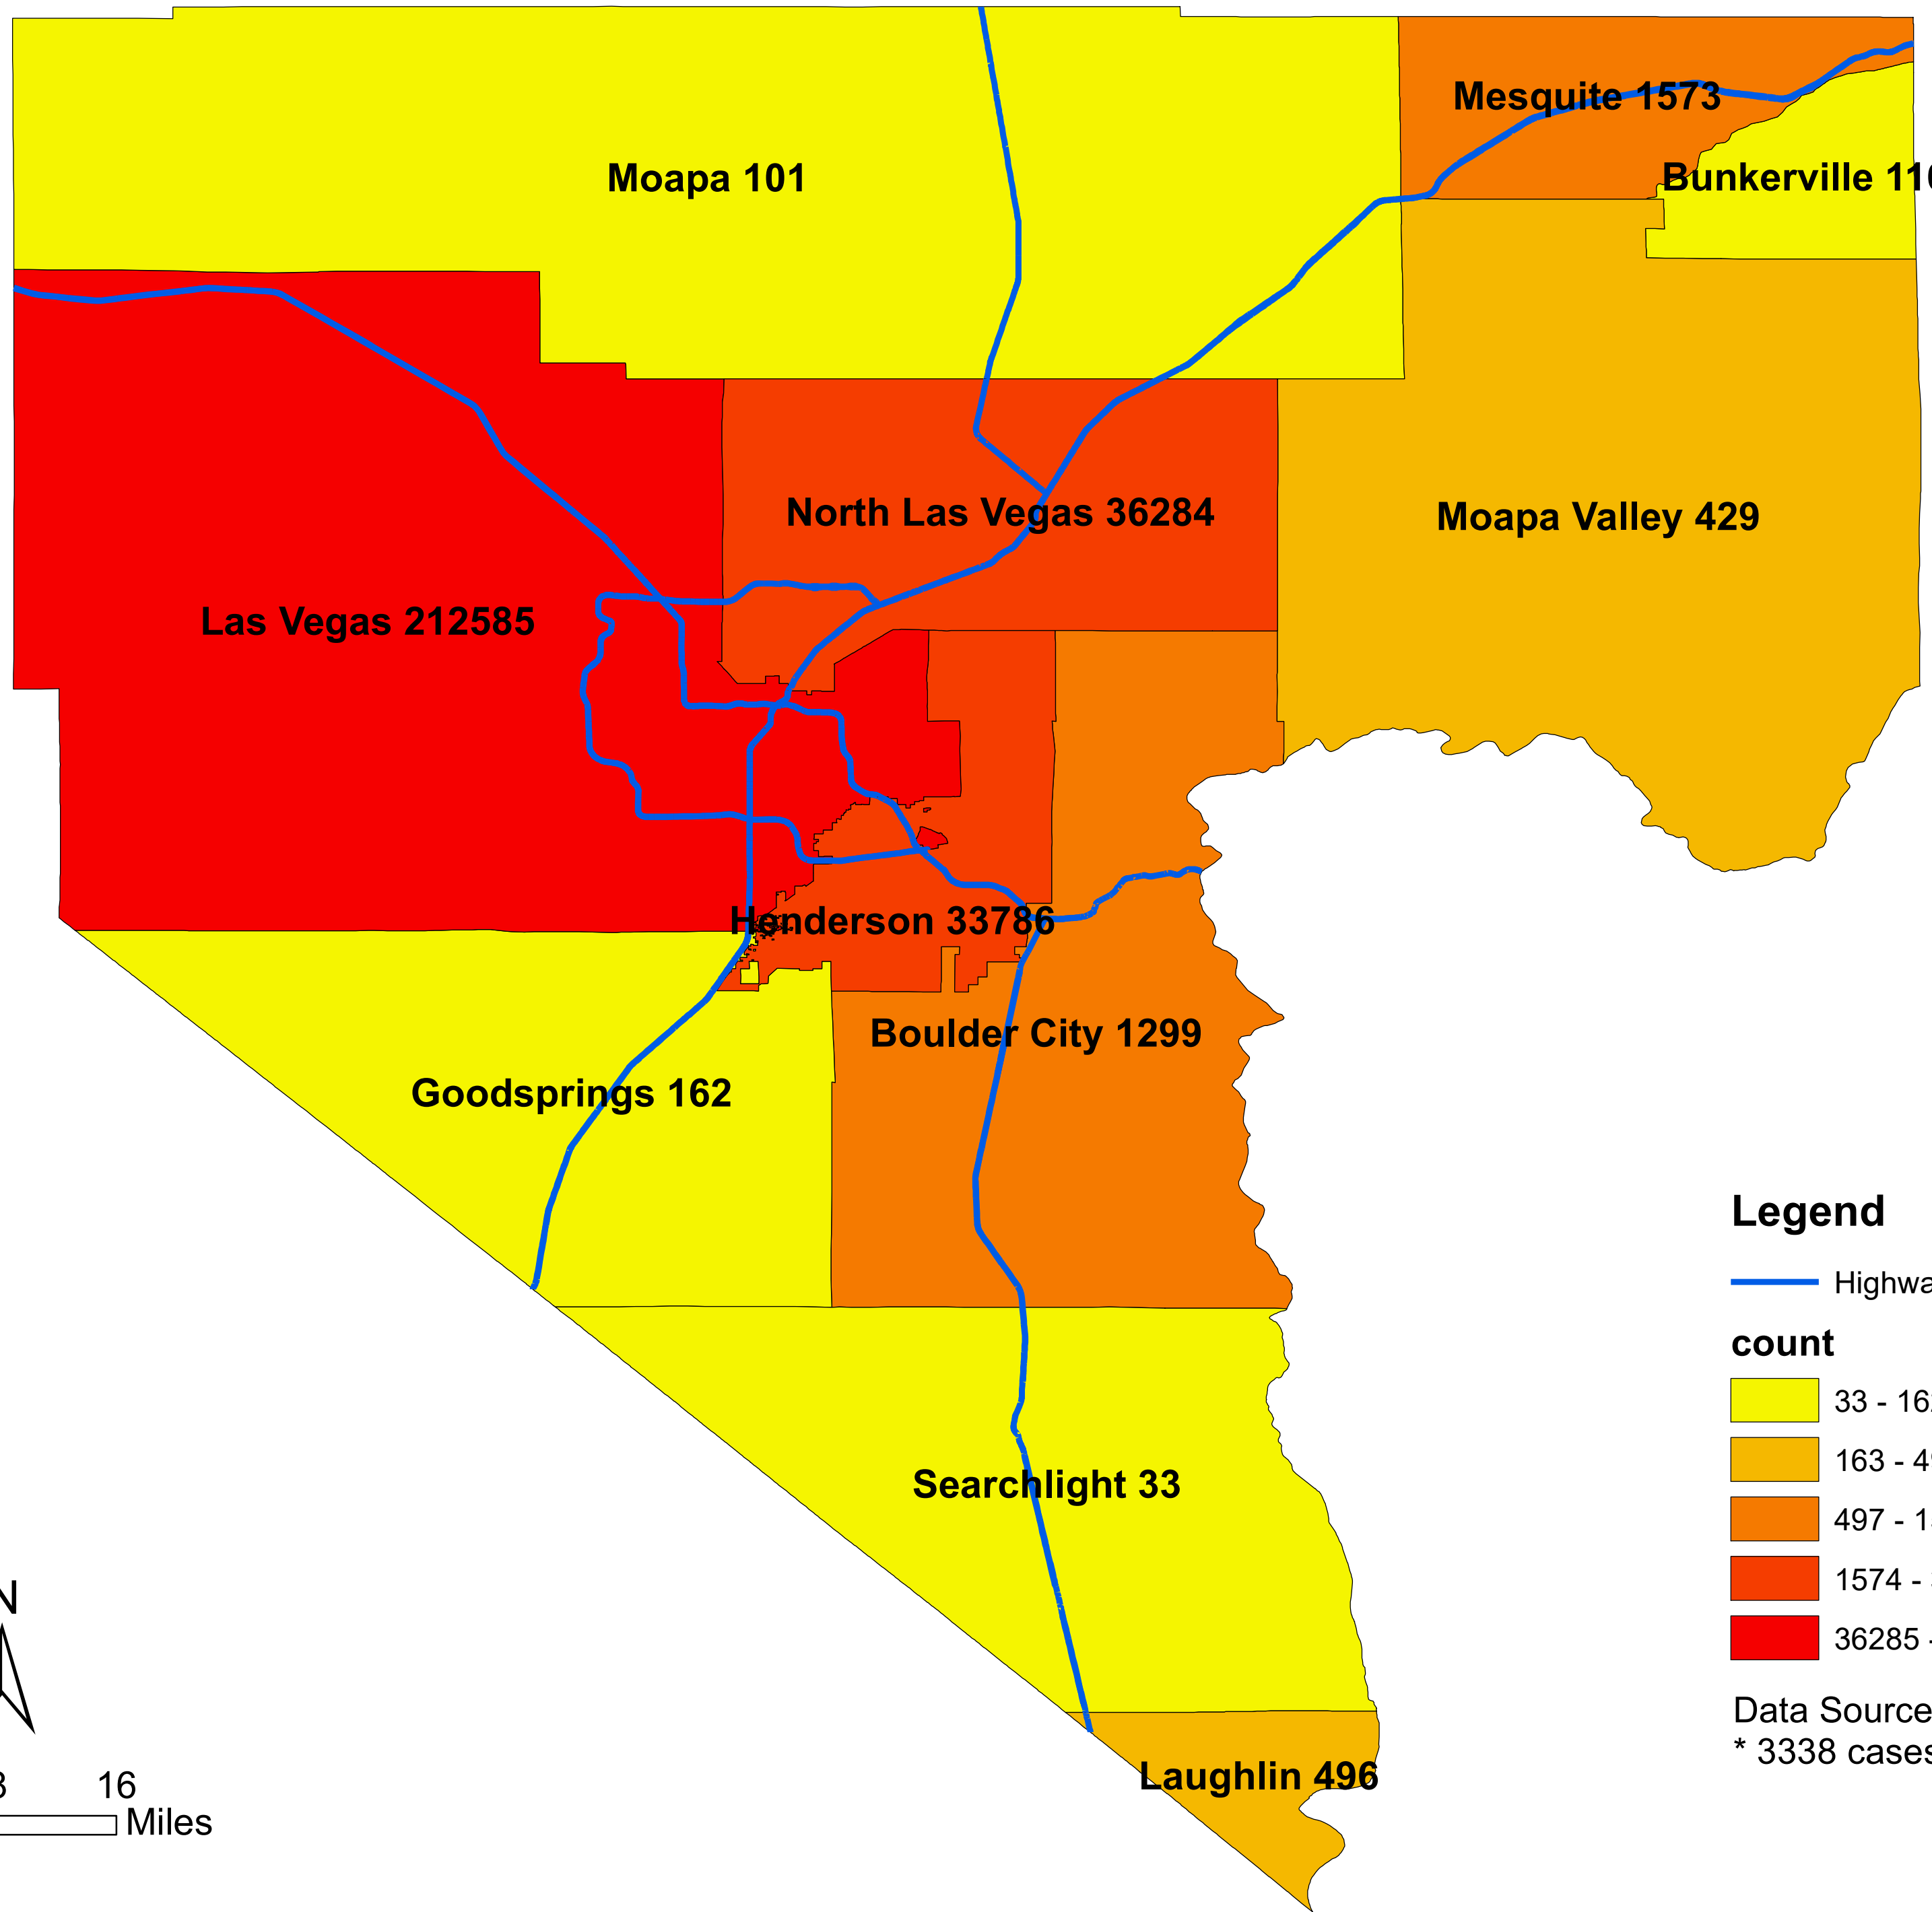

Number of COVID-19 cases by city in Clark county (08.13.2021)

Legend

— Highway

count

Data Source: SNHD

* 3338 cases without city information

0 4 8 16 Miles