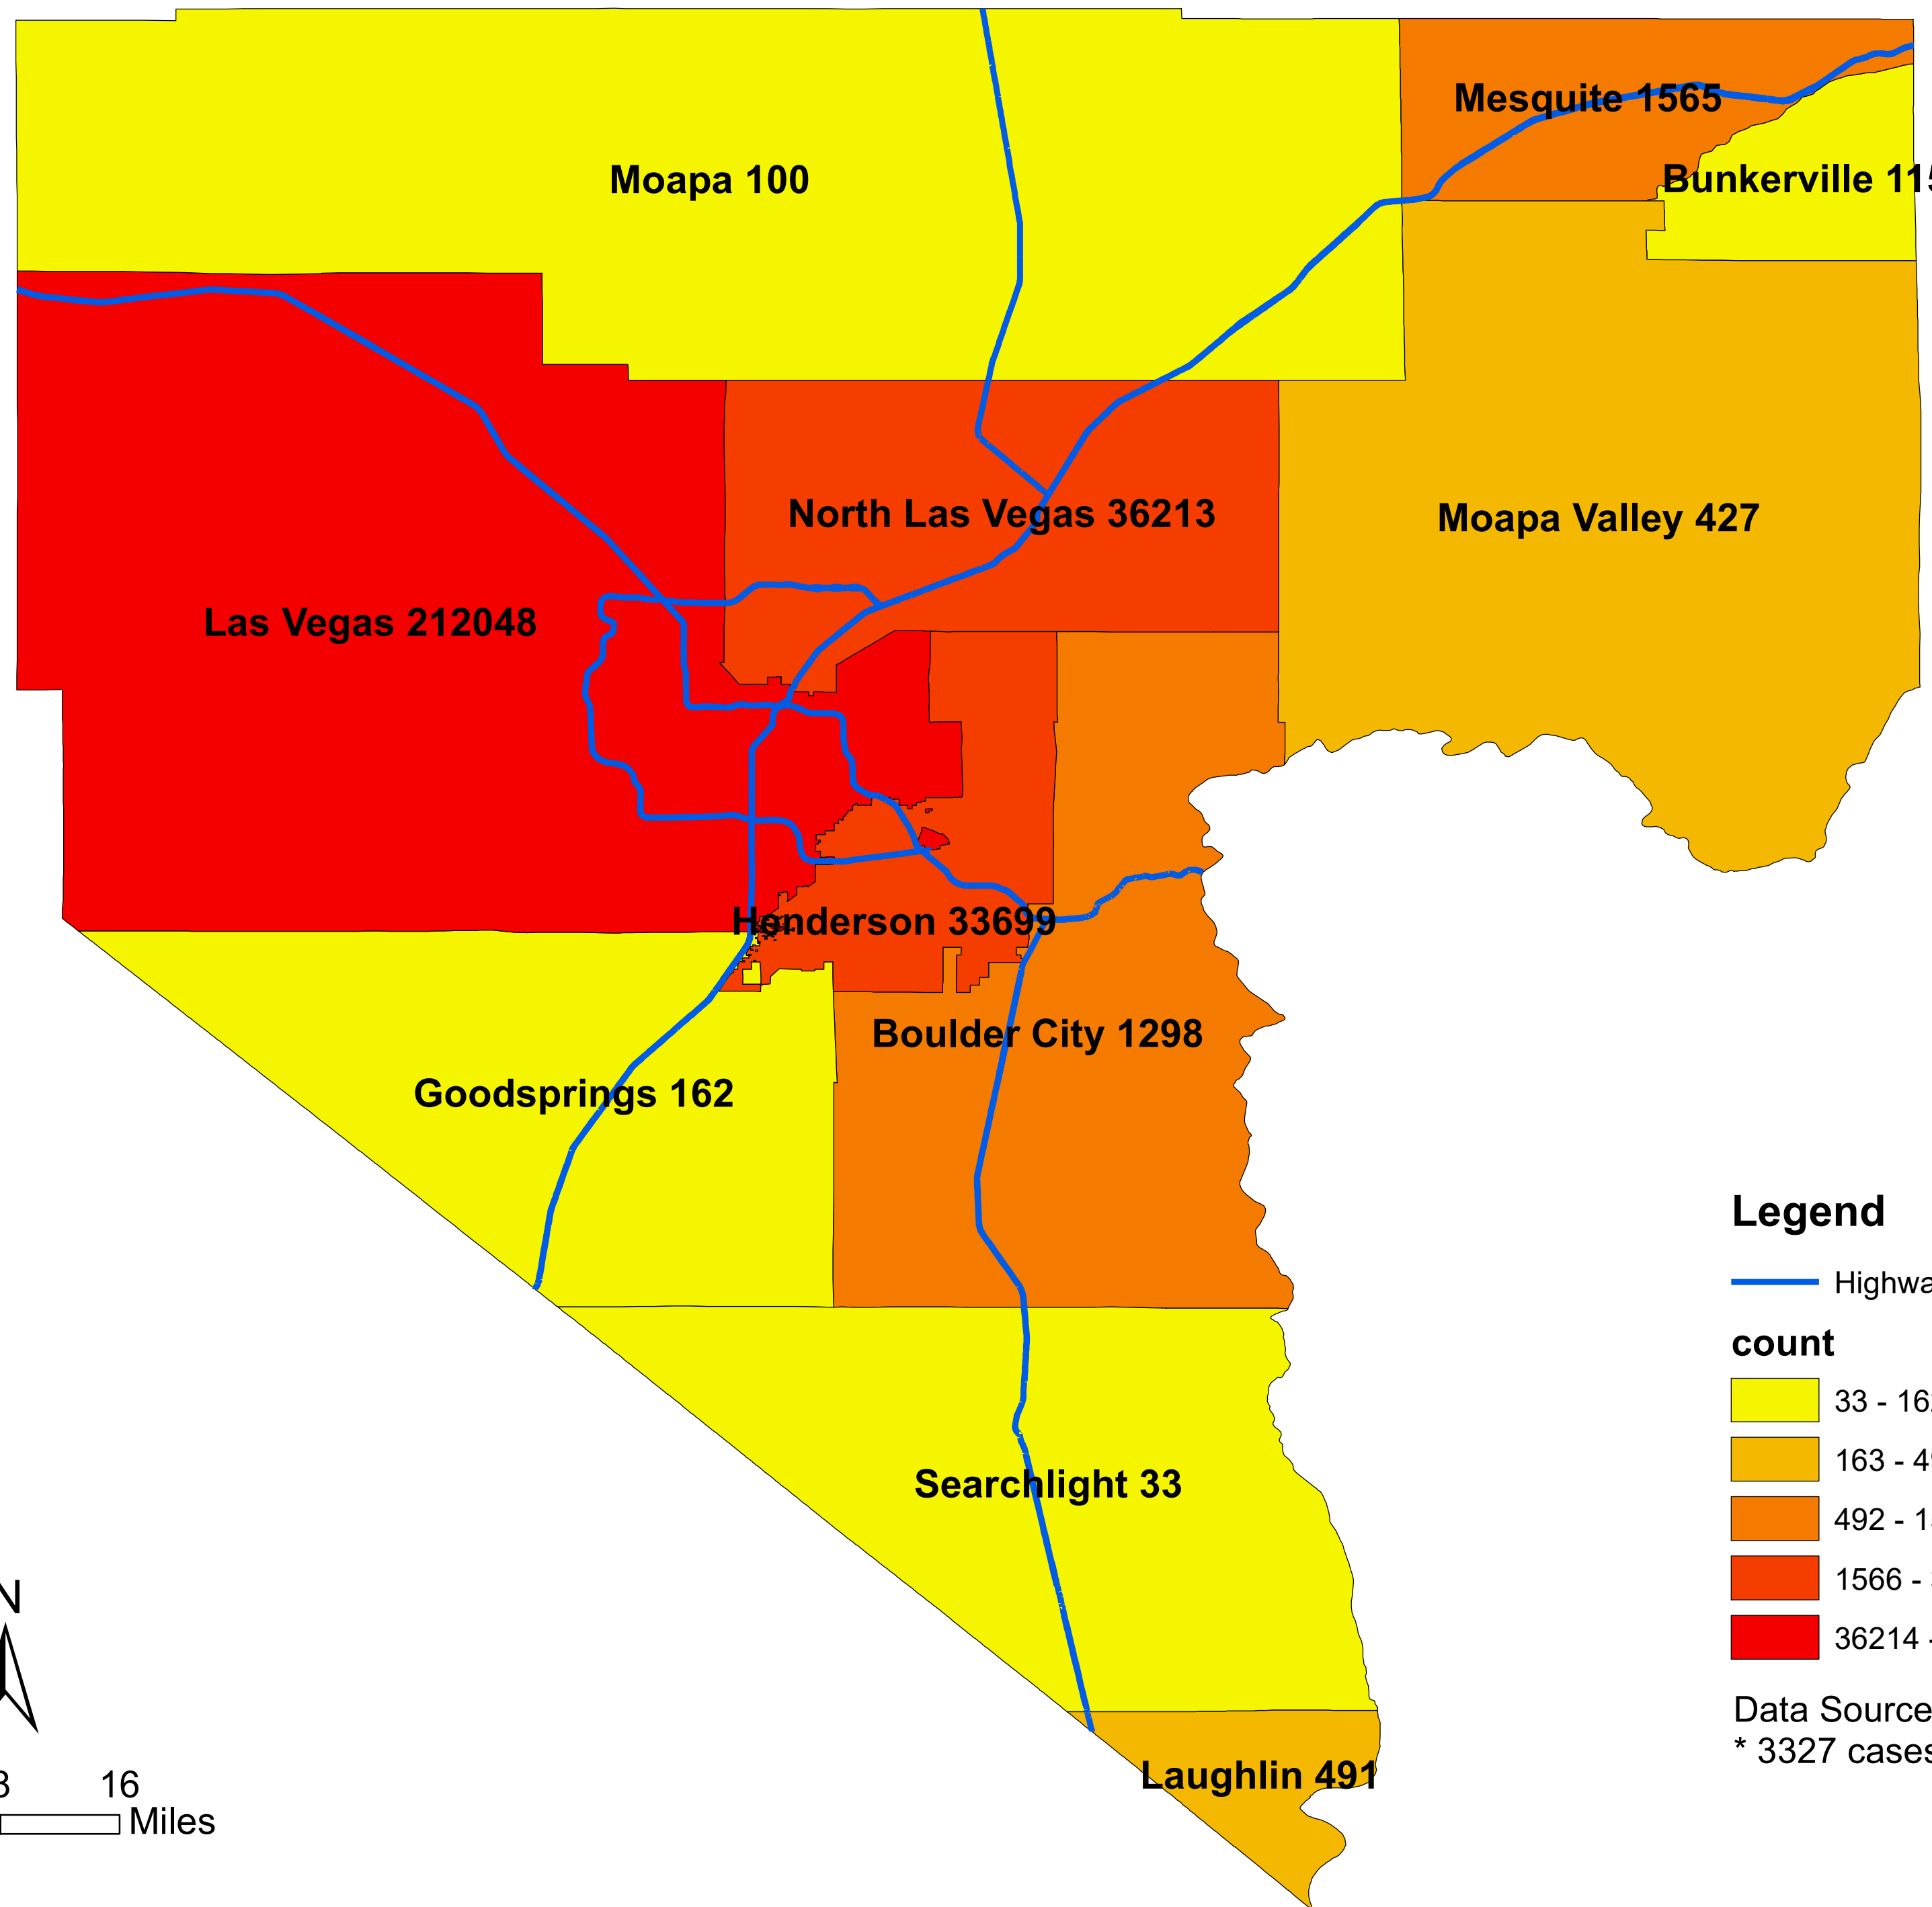

Number of COVID-19 cases by city in Clark county (08.12.2021)

Legend

— Highway

count

- 33 - 162
- 163 - 491
- 492 - 1565
- 1566 - 36213
- 36214 - 212048

Data Source: SNHD

* 3327 cases without city information

0 4 8 16 Miles