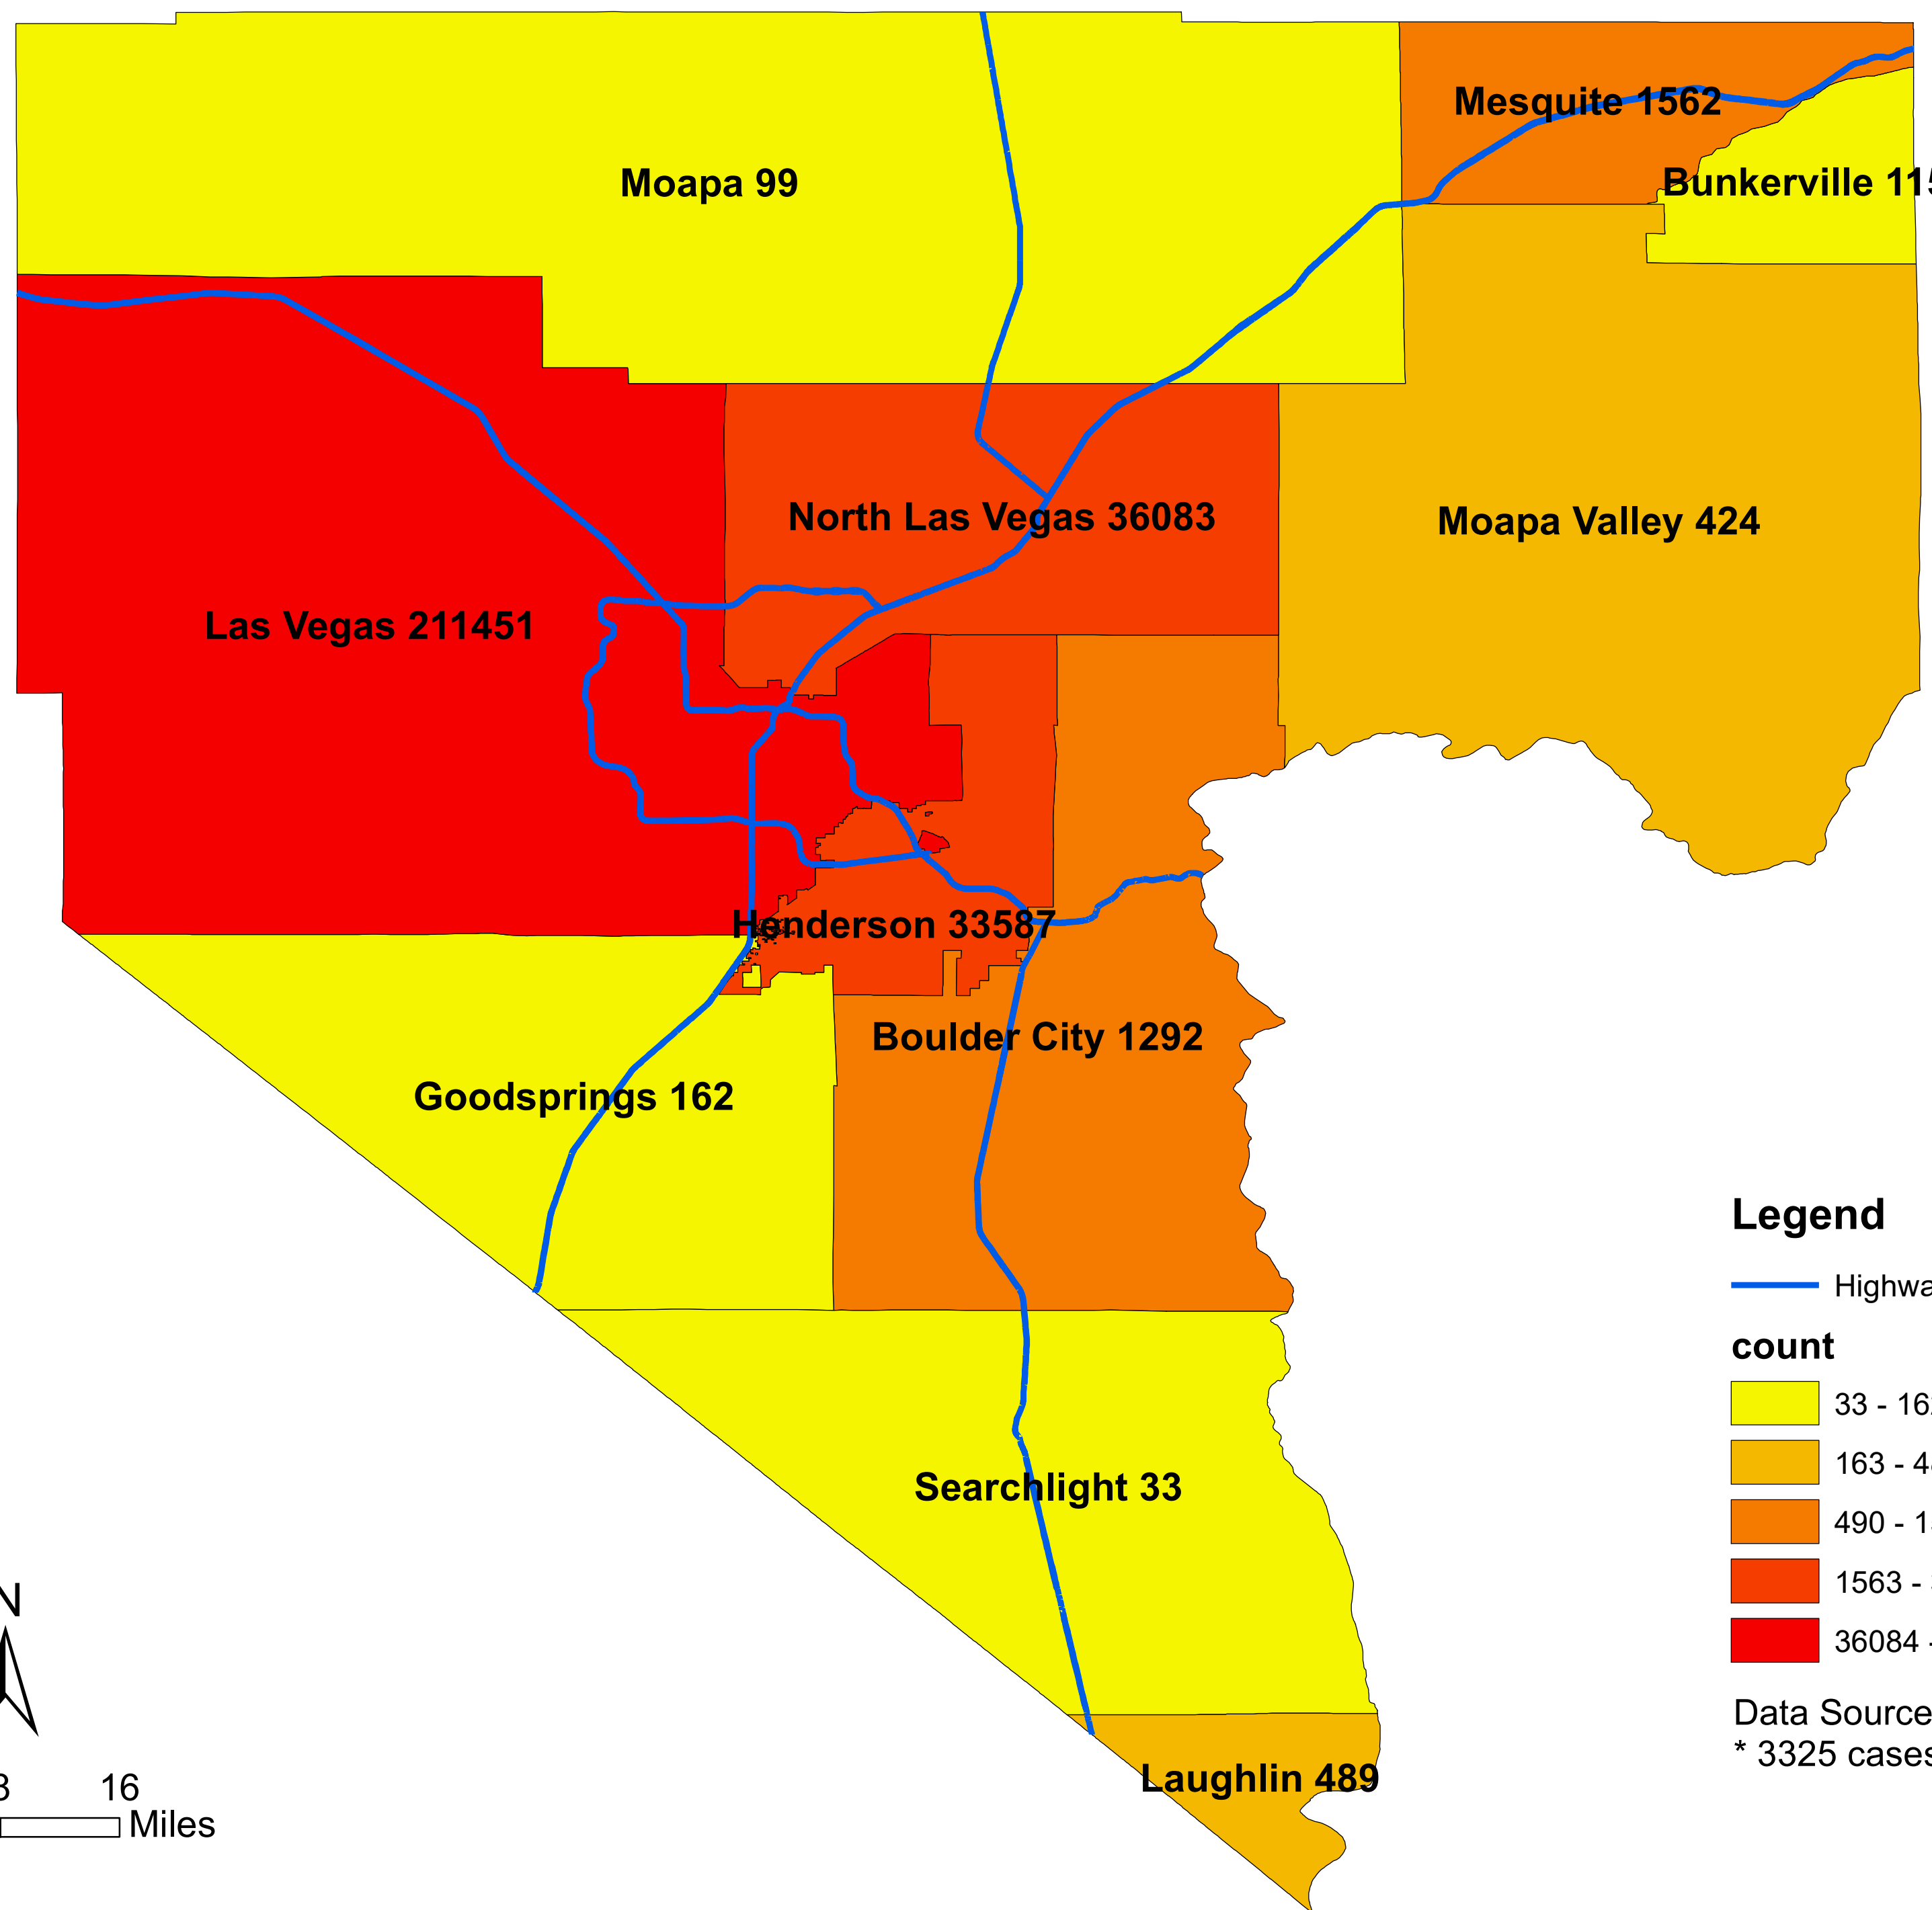

# Number of COVID-19 cases by city in Clark county (08.11.2021)

## Legend

— Highway

### count

- 33 - 162
- 163 - 489
- 490 - 1562
- 1563 - 36083
- 36084 - 211451

Data Source: SNHD  
\* 3325 cases without city information