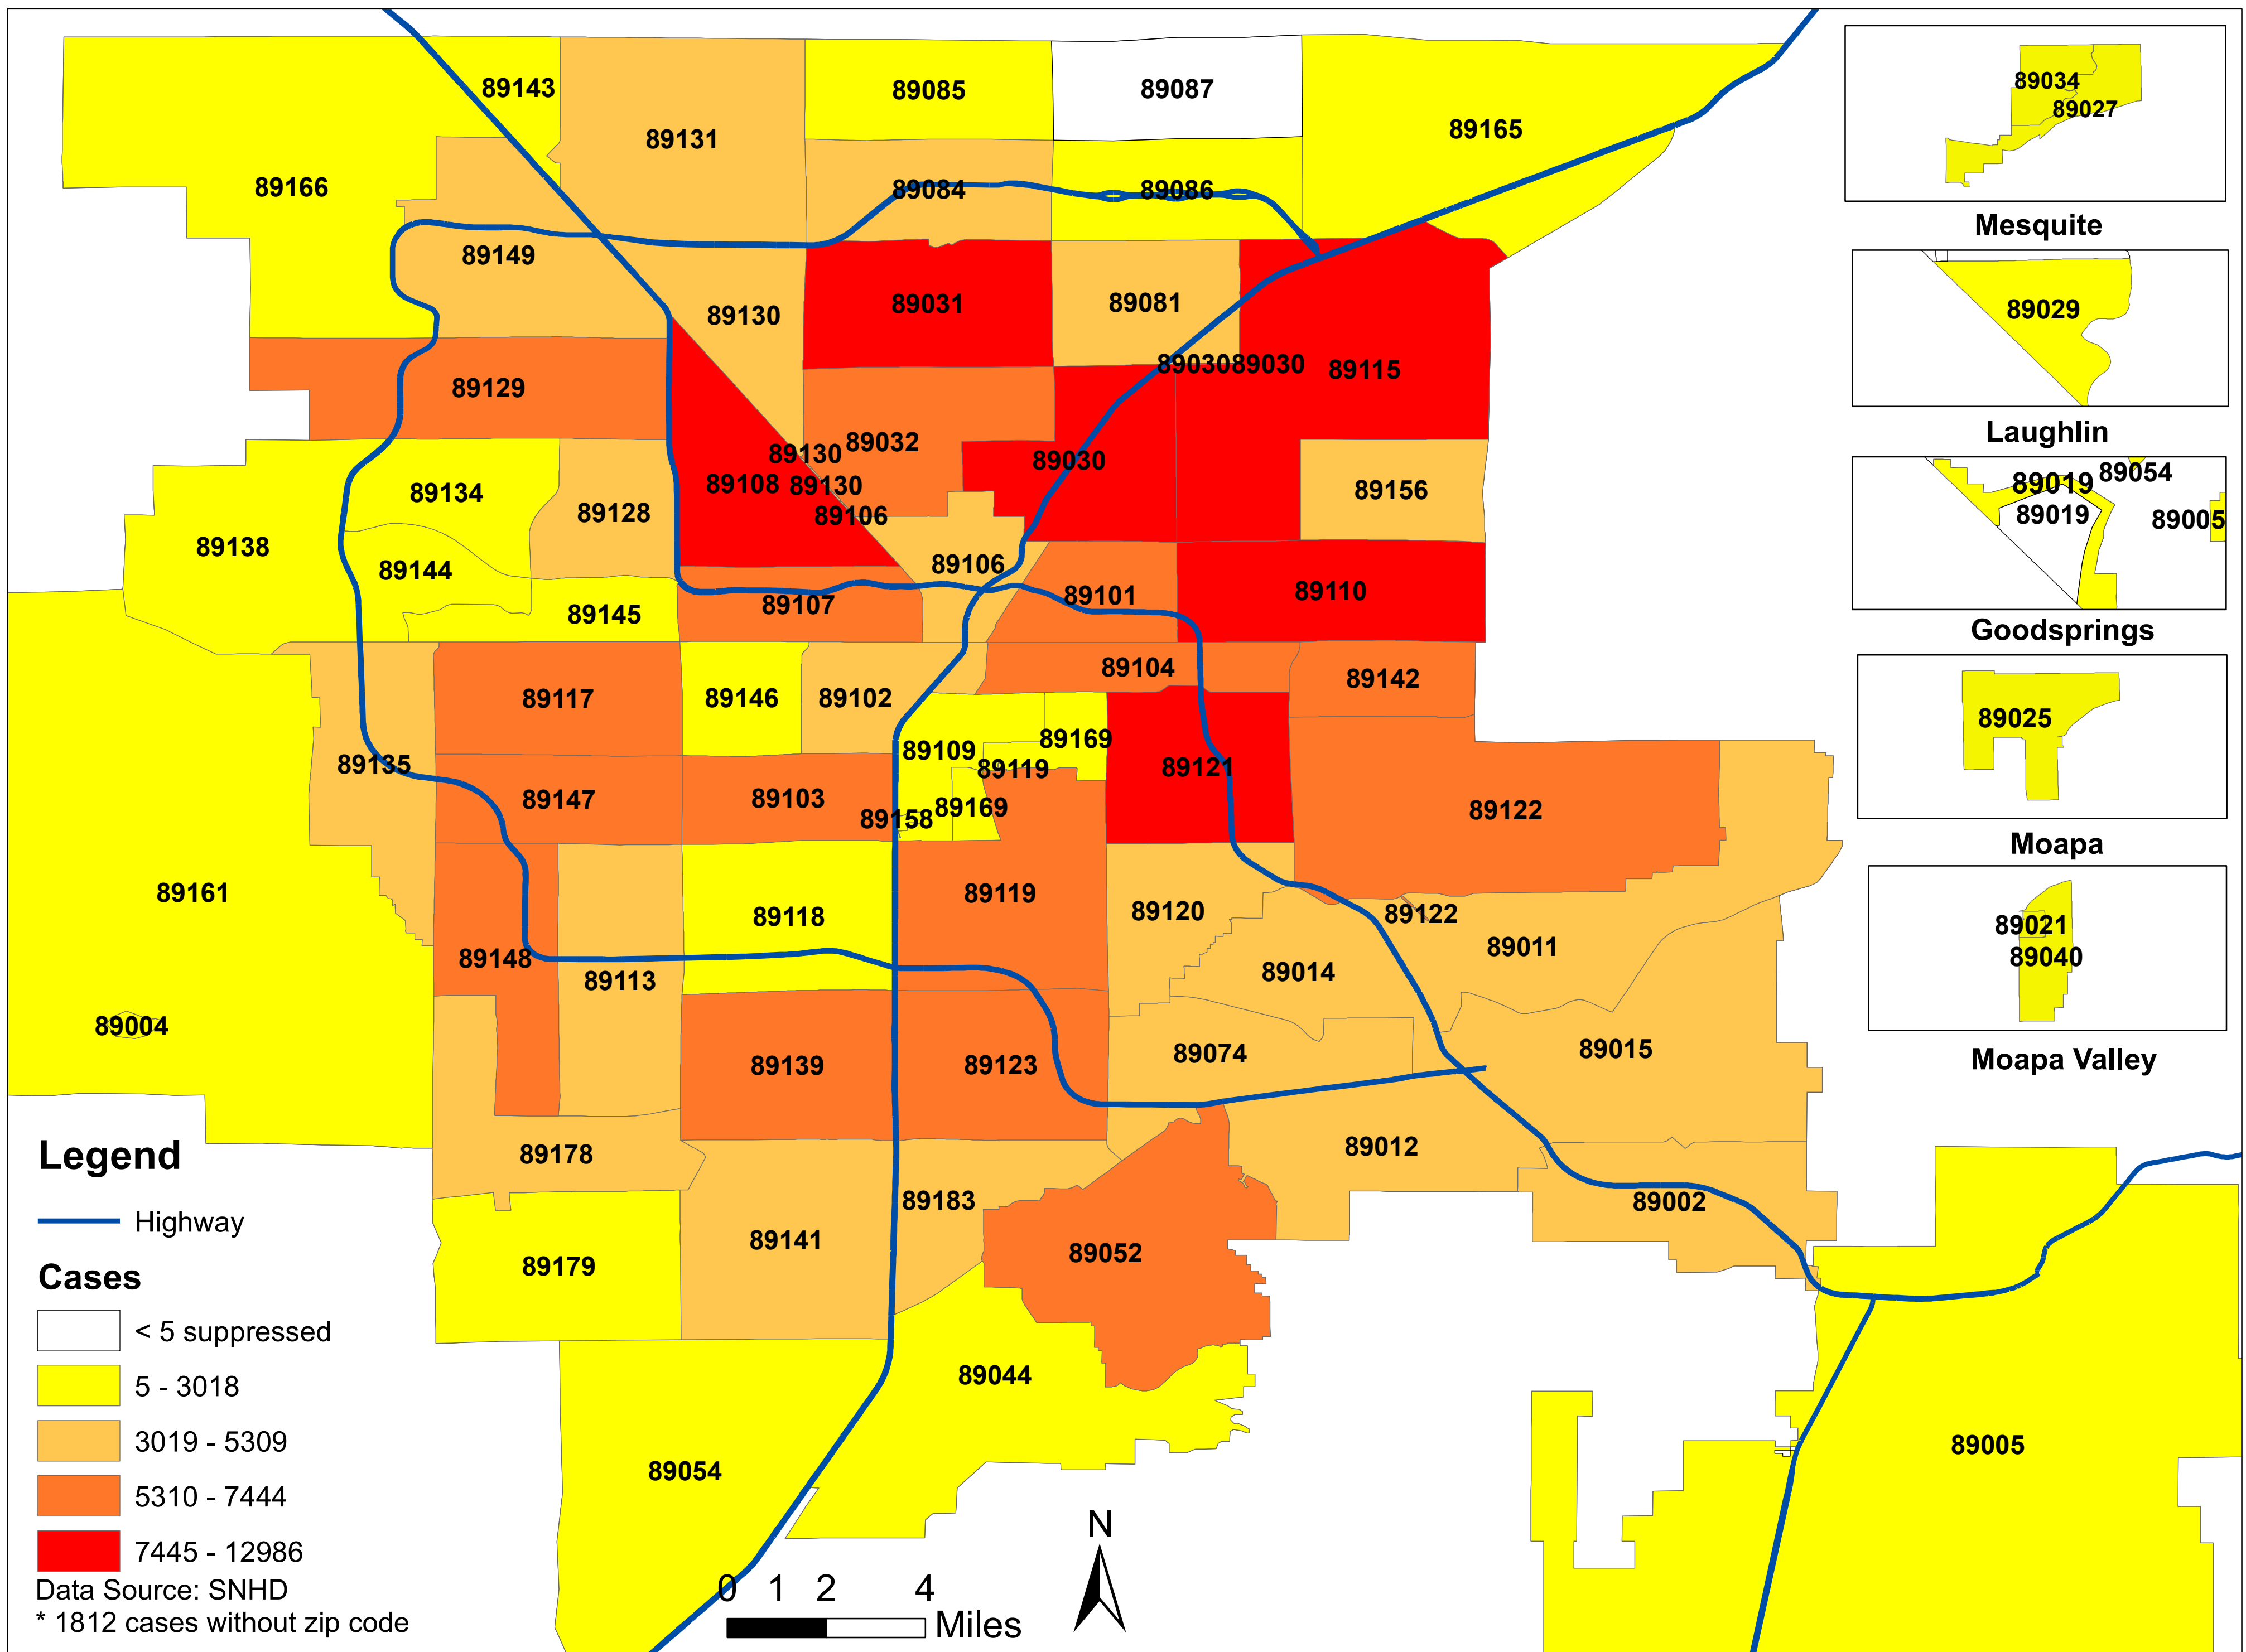

# Number of COVID-19 cases by zip code in Clark county (08.10.2021)

**Note: More than 5 cases reported from 89124**