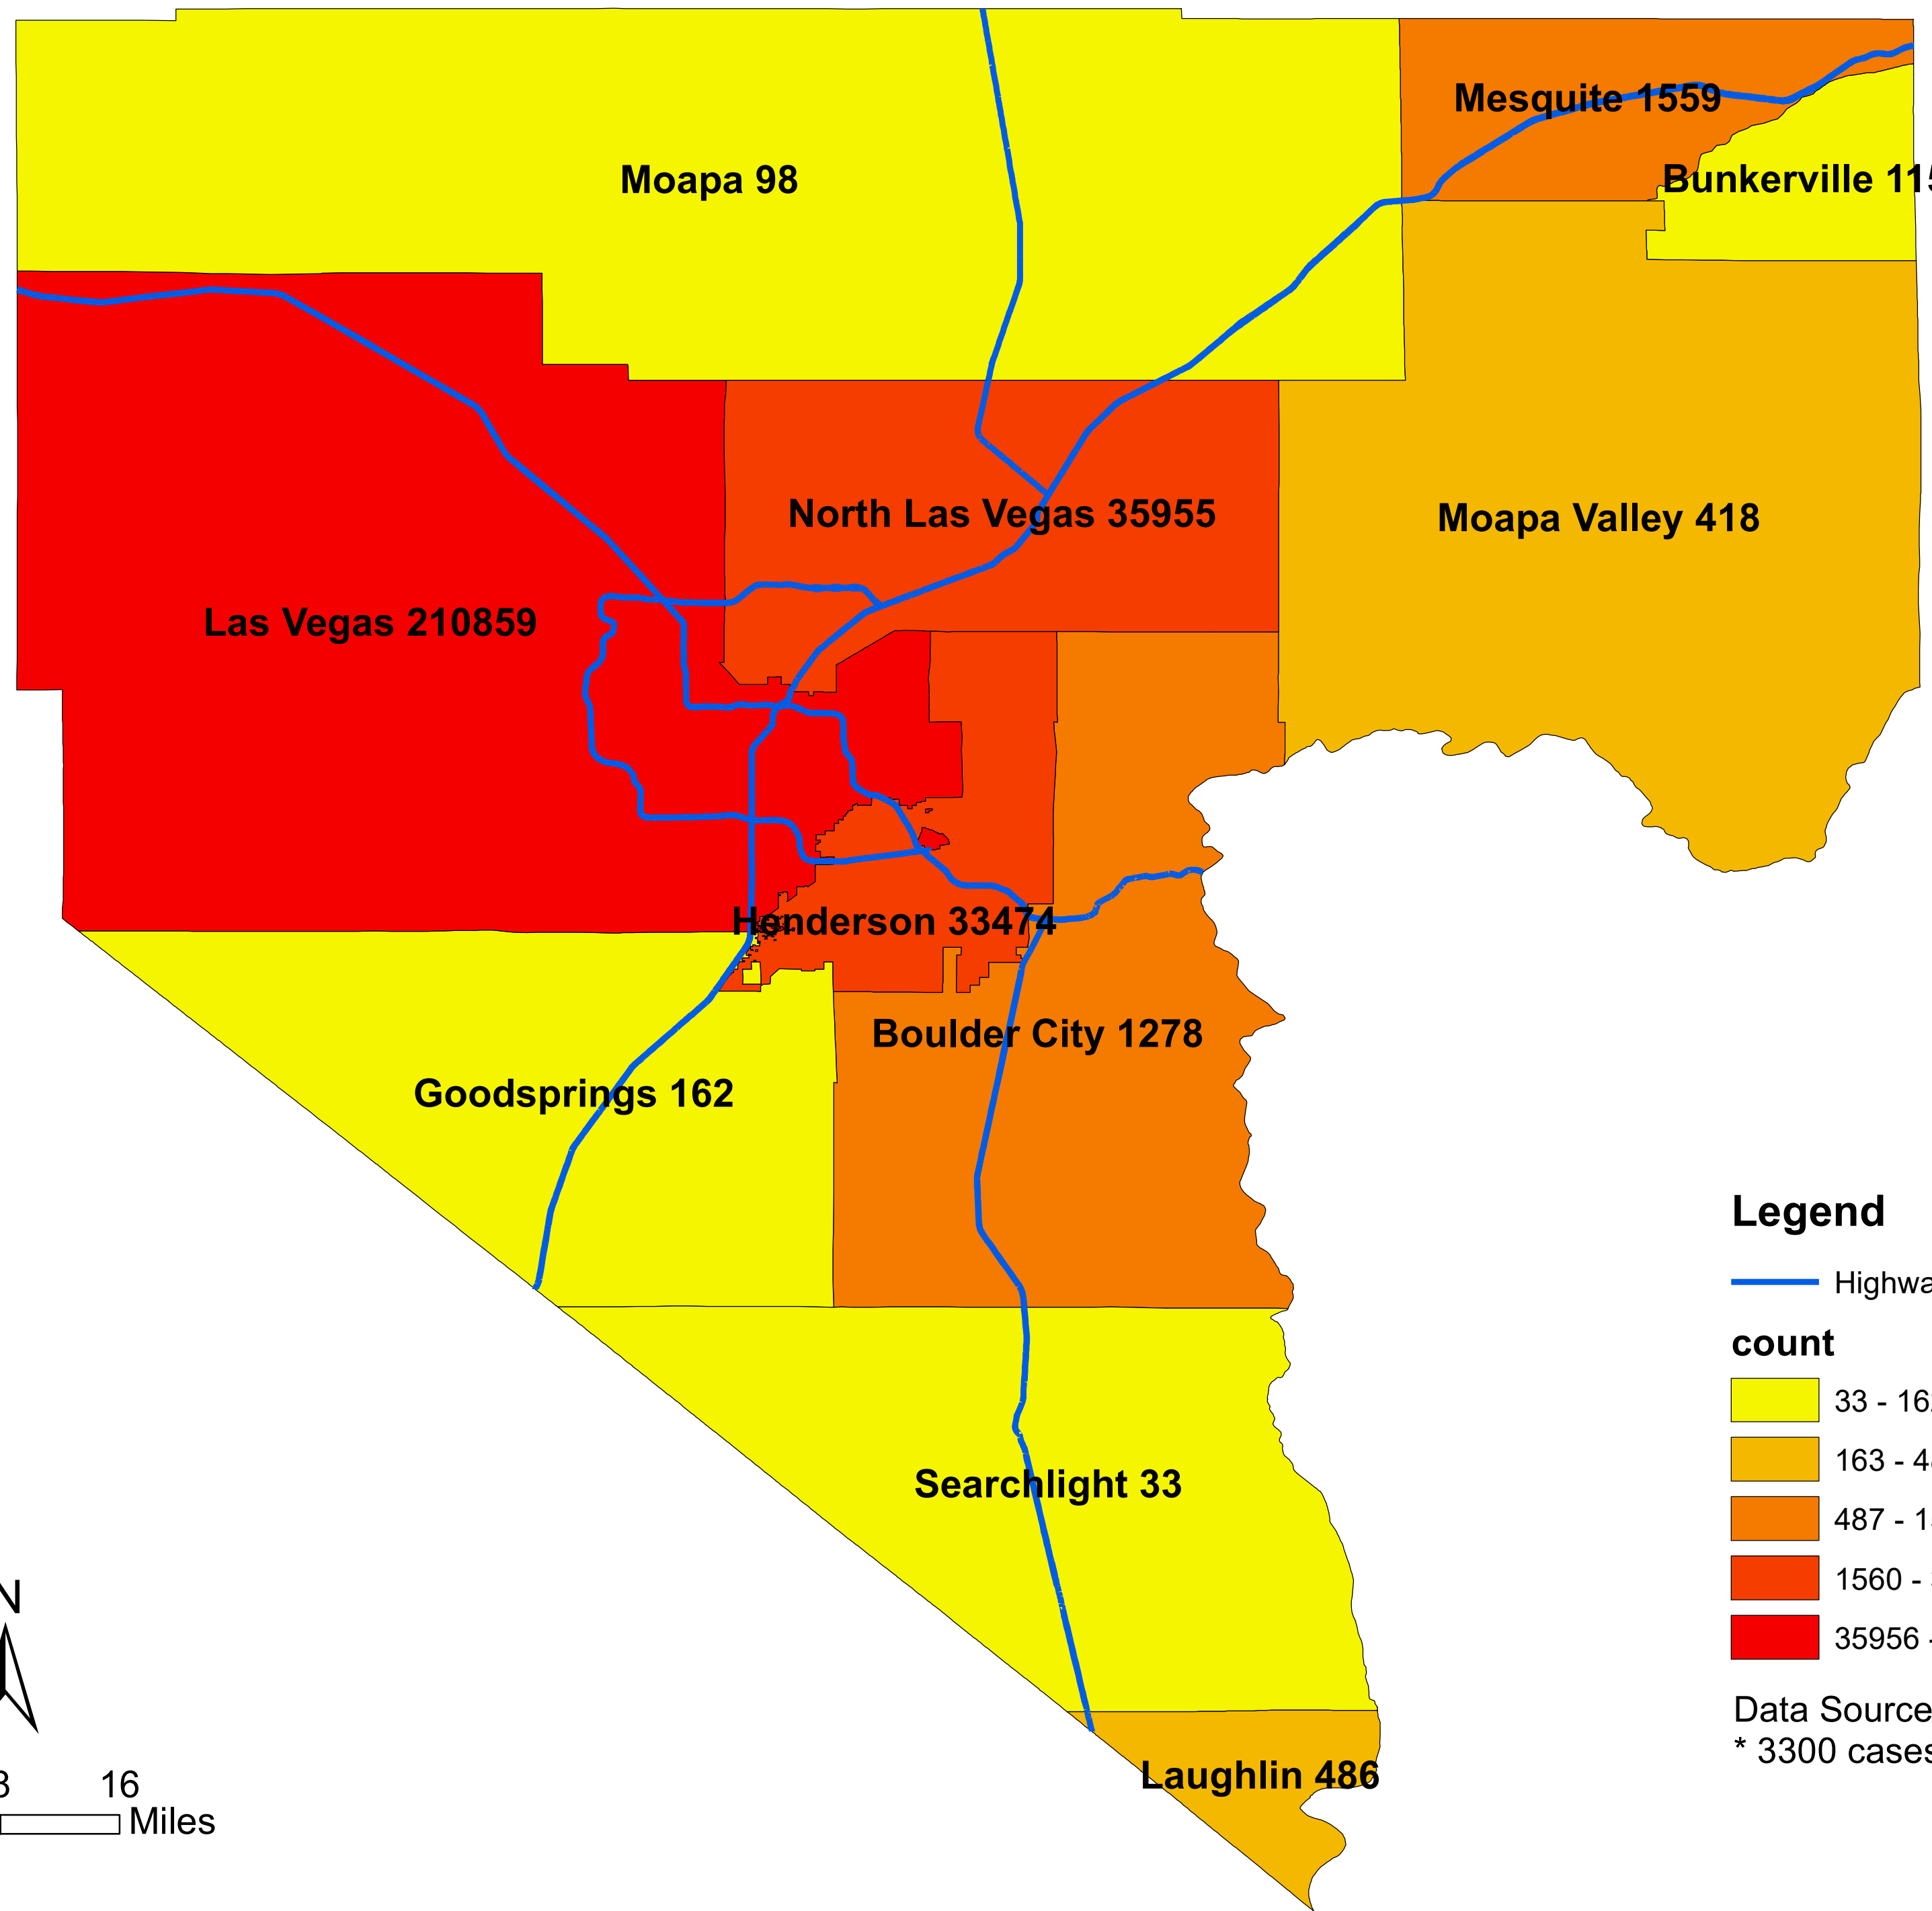

Number of COVID-19 cases by city in Clark county (08.10.2021)

Legend

— Highway

count

Data Source: SNHD

* 3300 cases without city information

0 4 8 16 Miles