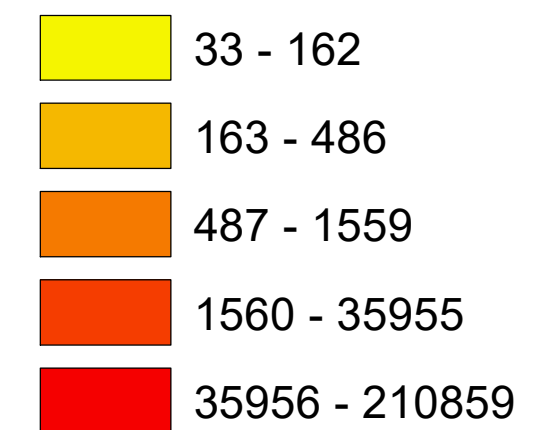

Number of COVID-19 cases by city in Clark county (08.10.2021)

Legend

— Highway

count

Data Source: SNHD

* 3300 cases without city information

0 4 8 16 Miles