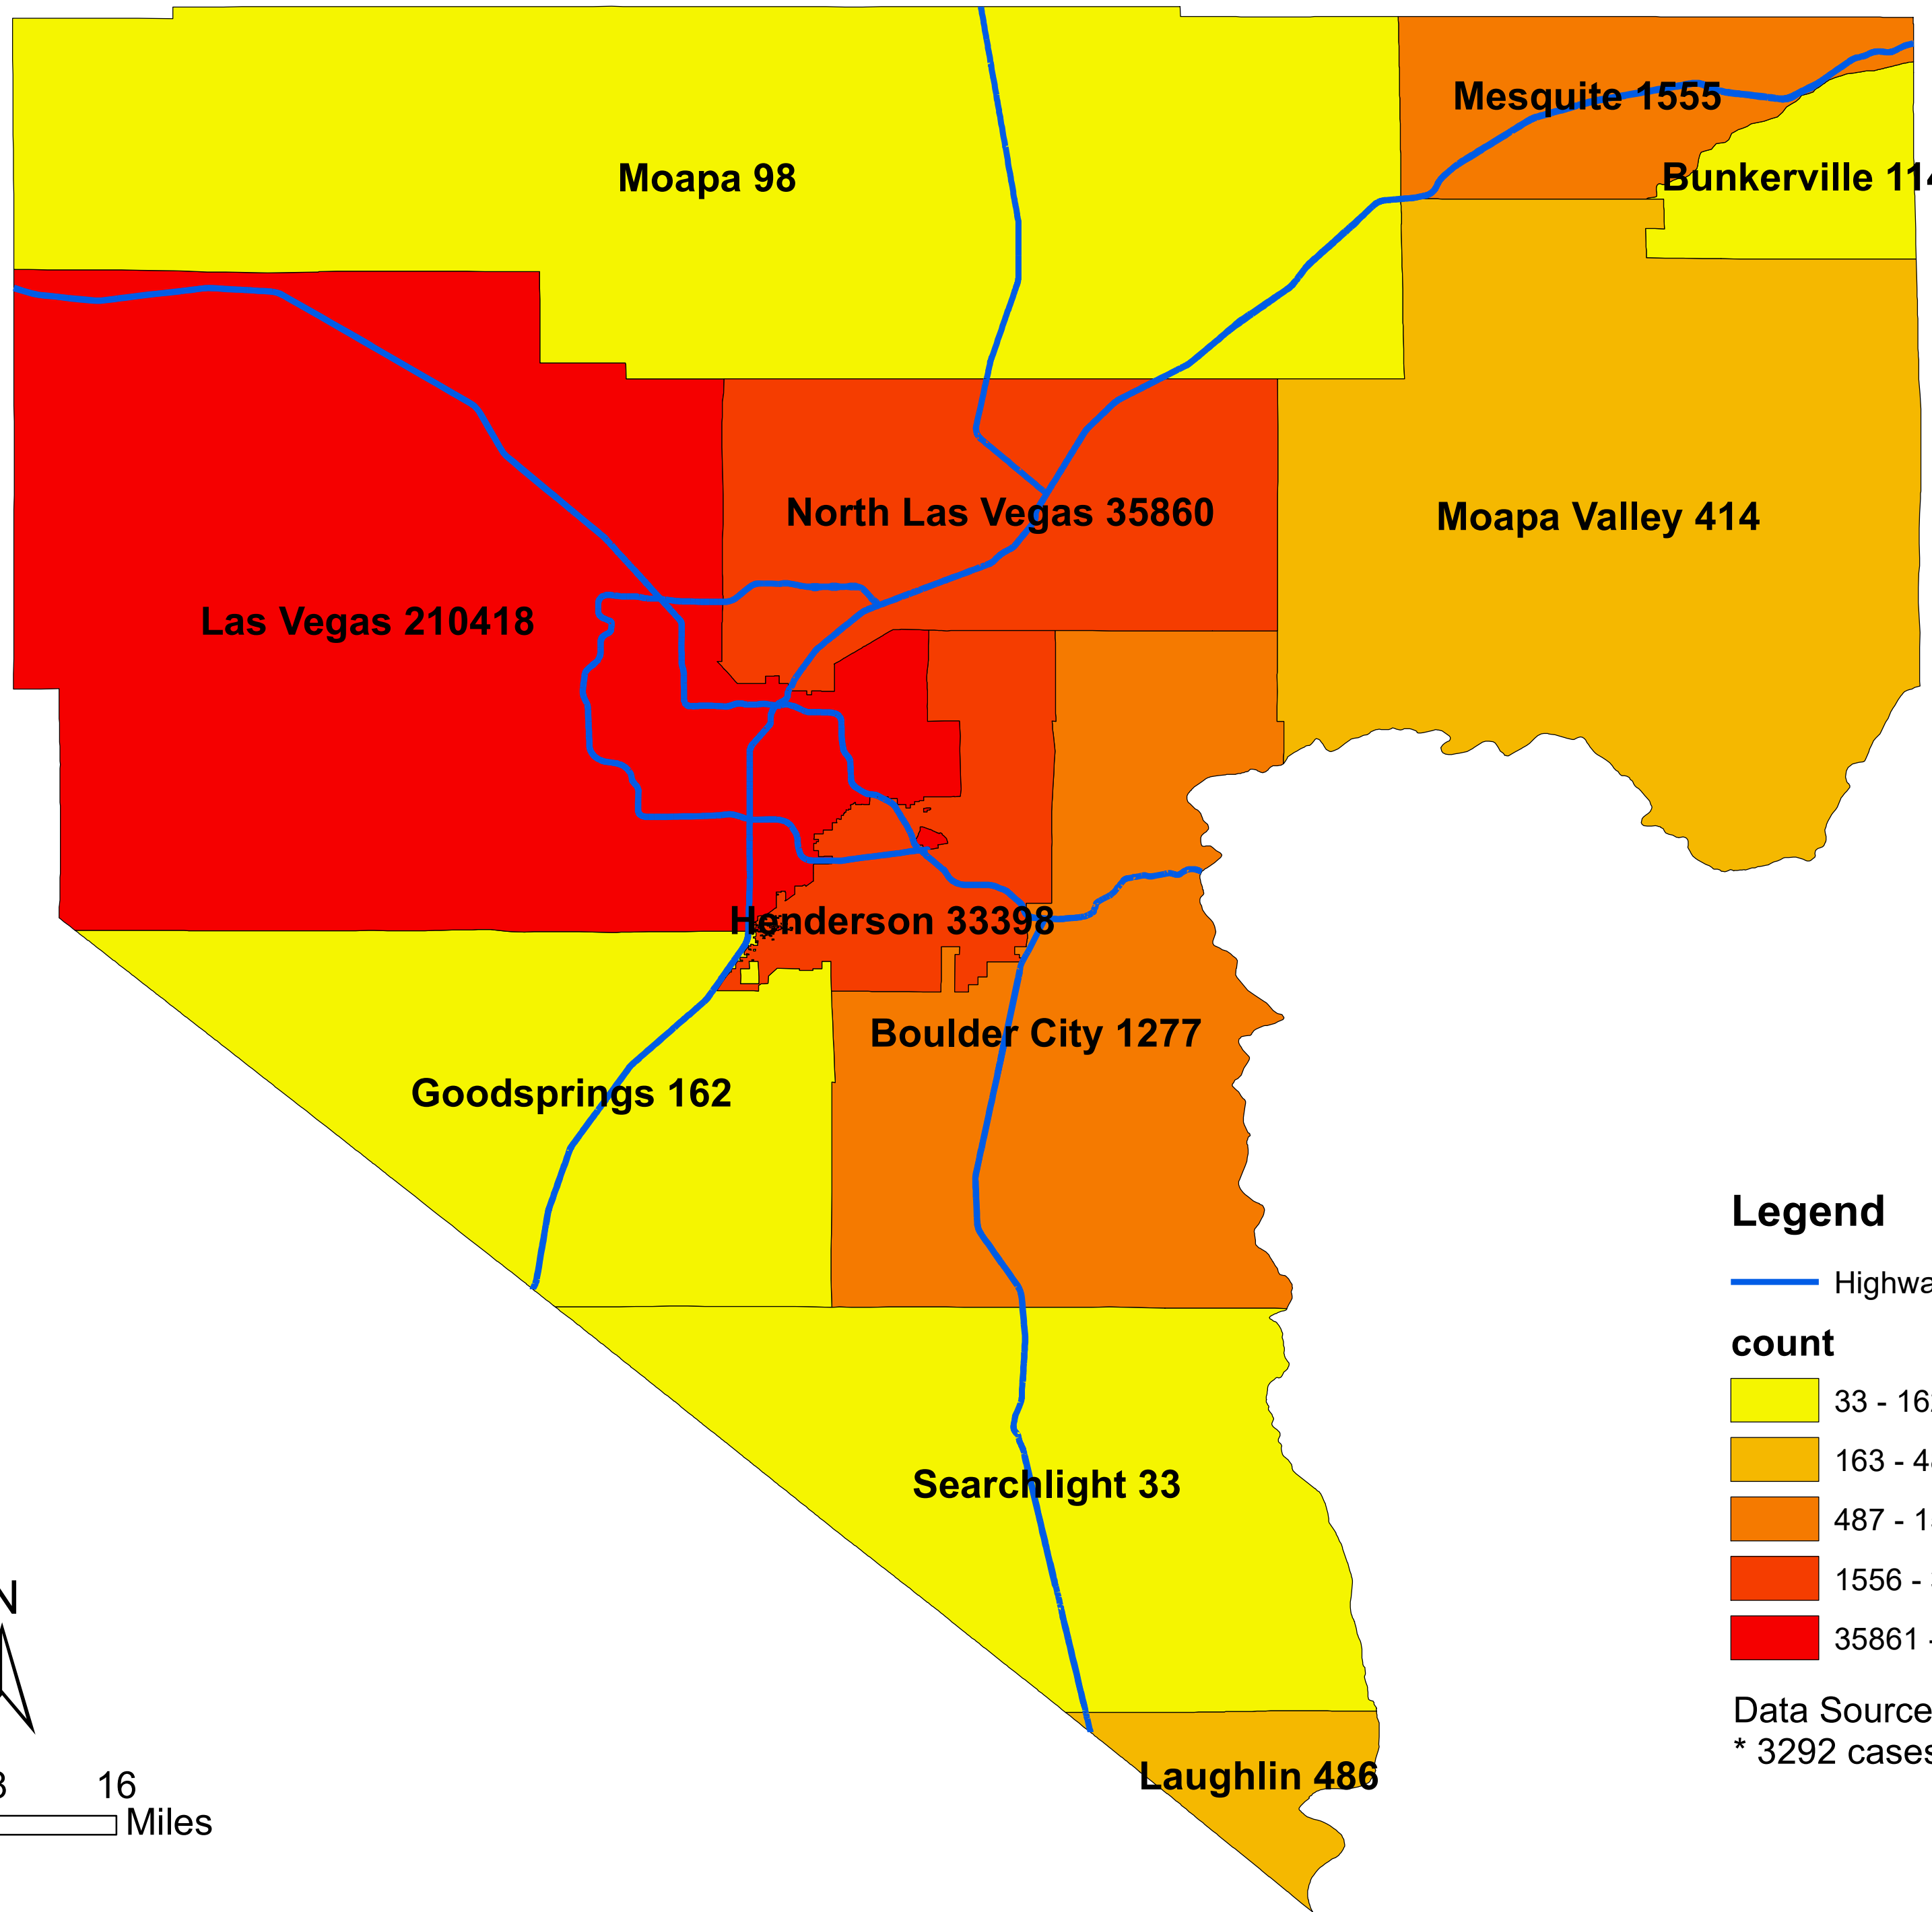

# Number of COVID-19 cases by city in Clark county (08.09.2021)

## Legend

— Highway

### count

Data Source: SNHD

\* 3292 cases without city information

0 4 8 16 Miles