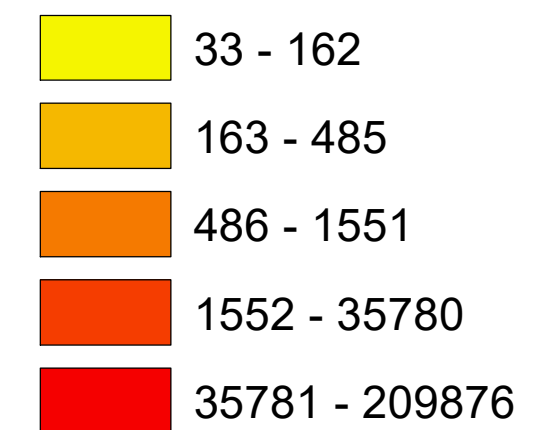

Number of COVID-19 cases by city in Clark county (08.08.2021)

Legend

— Highway

count

Data Source: SNHD

* 3285 cases without city information

0 4 8 16 Miles