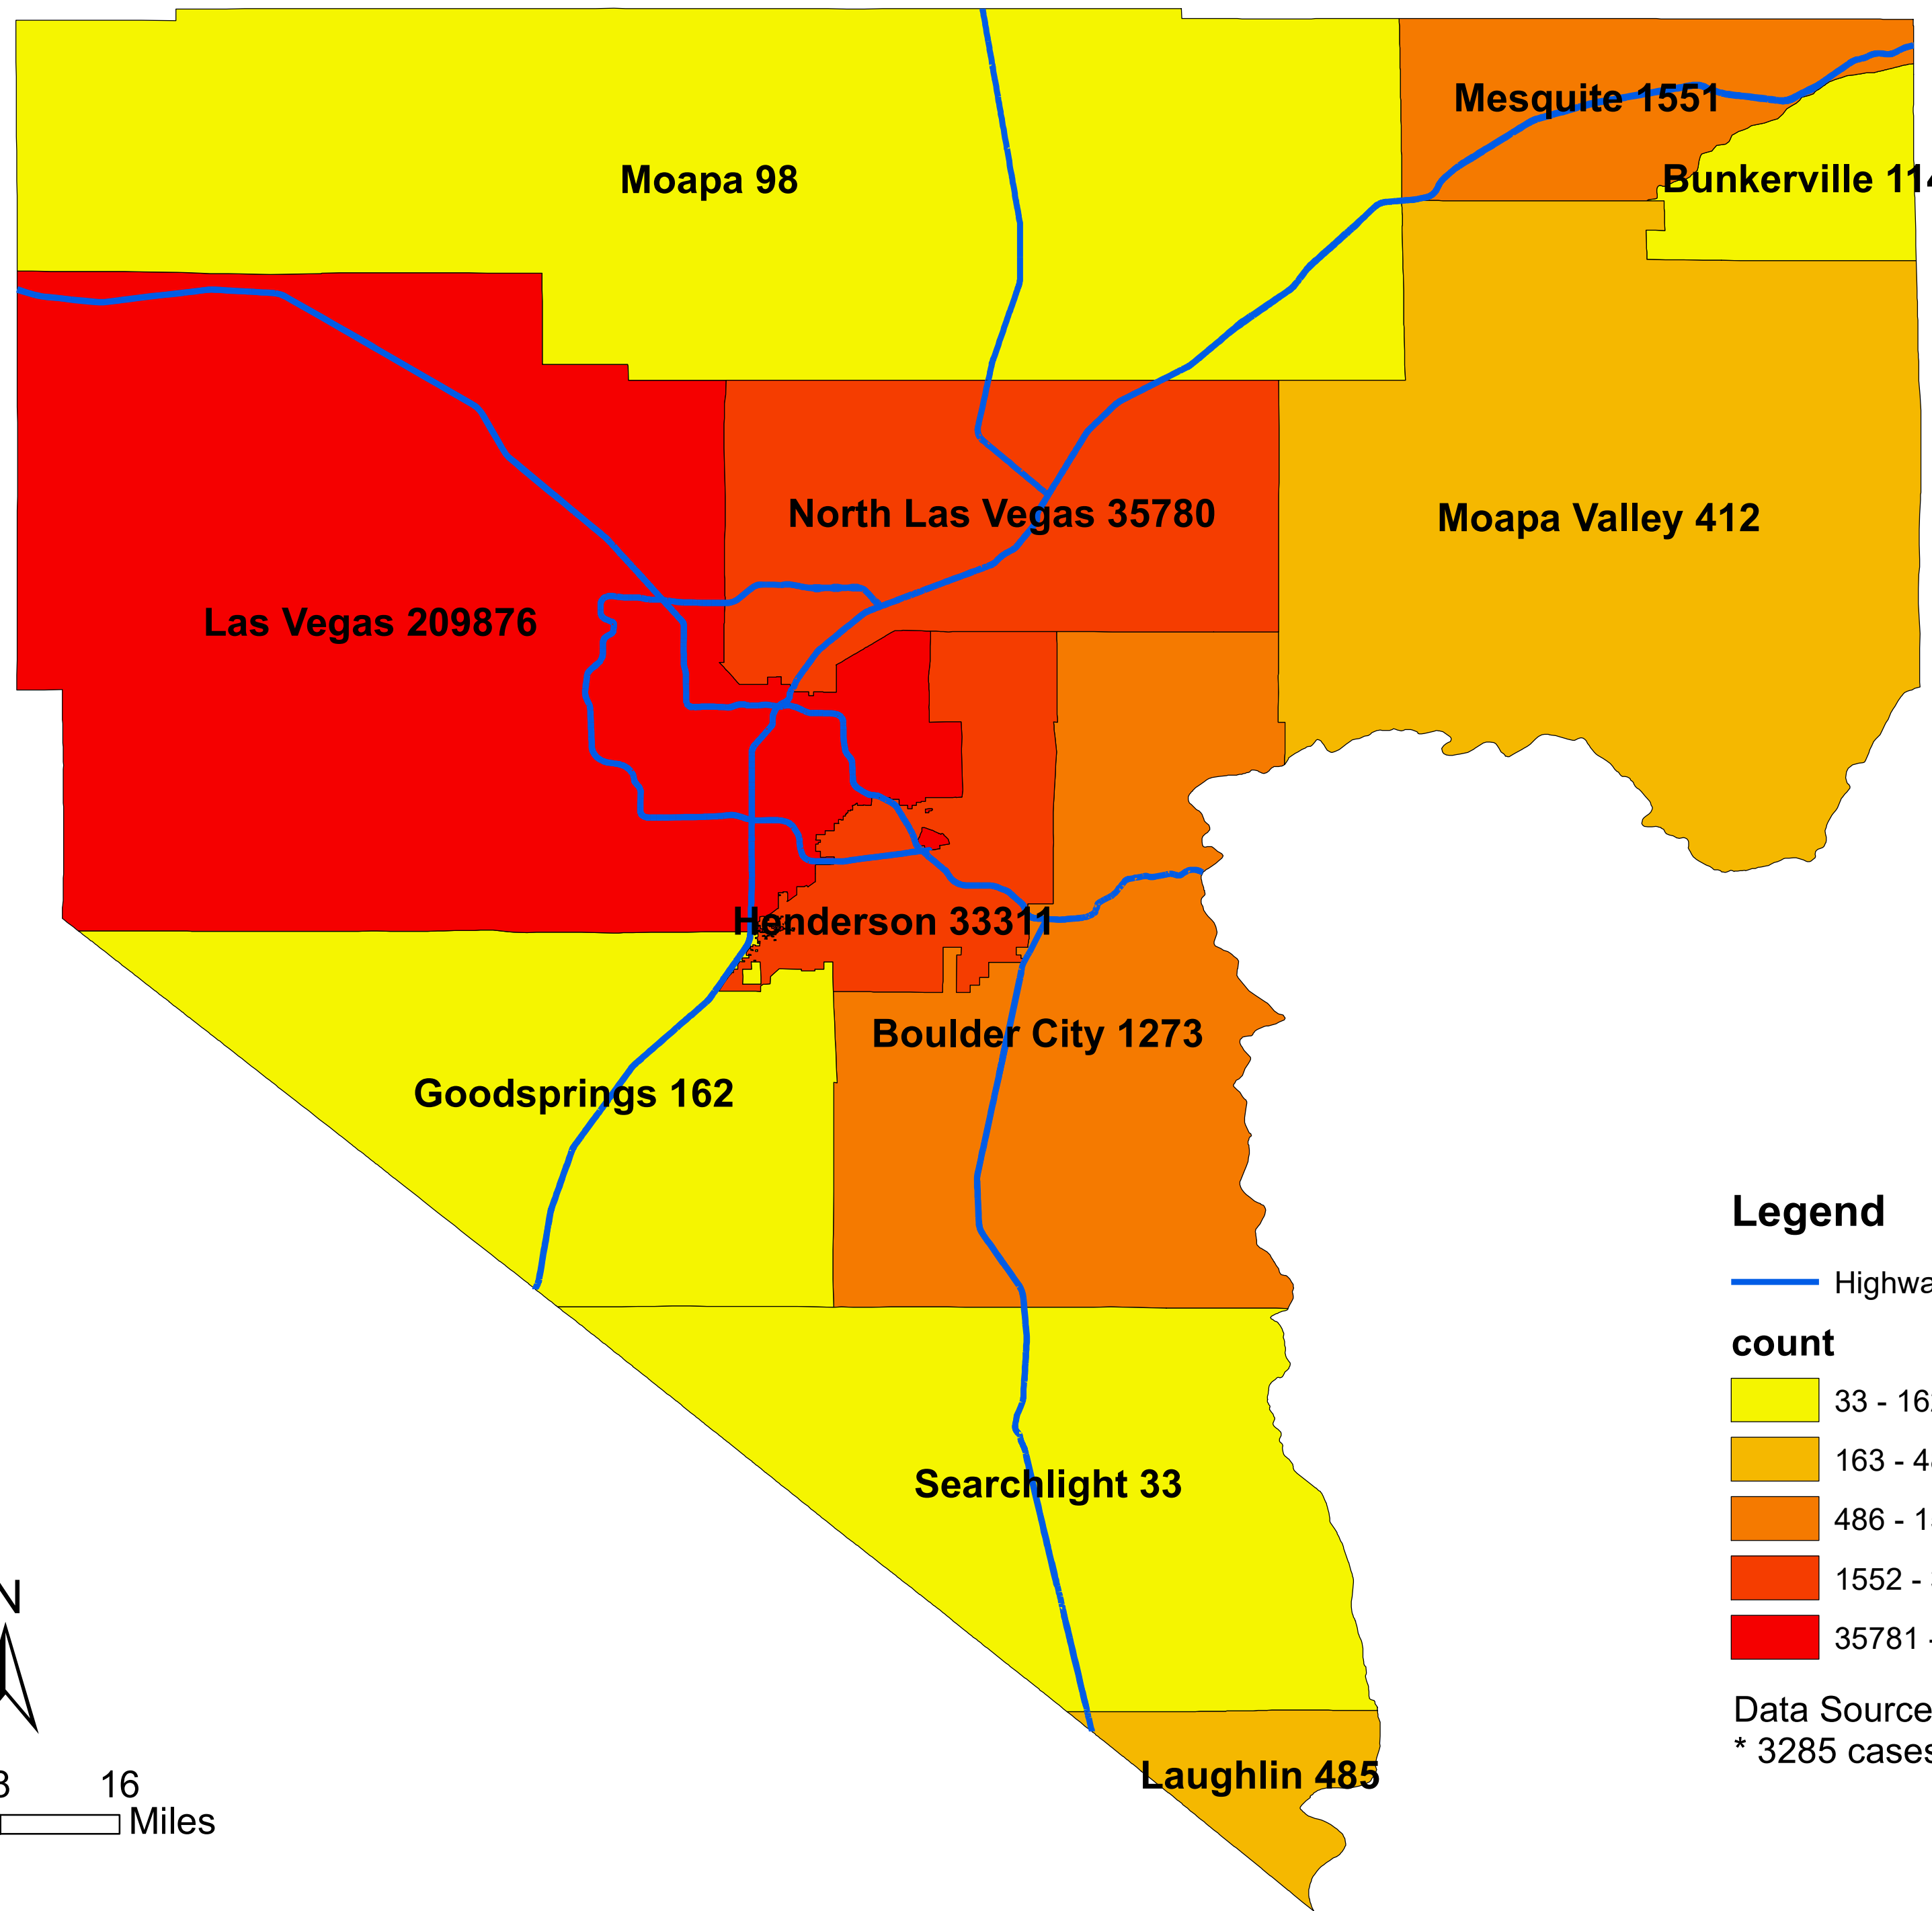

Number of COVID-19 cases by city in Clark county (08.08.2021)

Legend

— Highway

count

Data Source: SNHD

* 3285 cases without city information

0 4 8 16 Miles