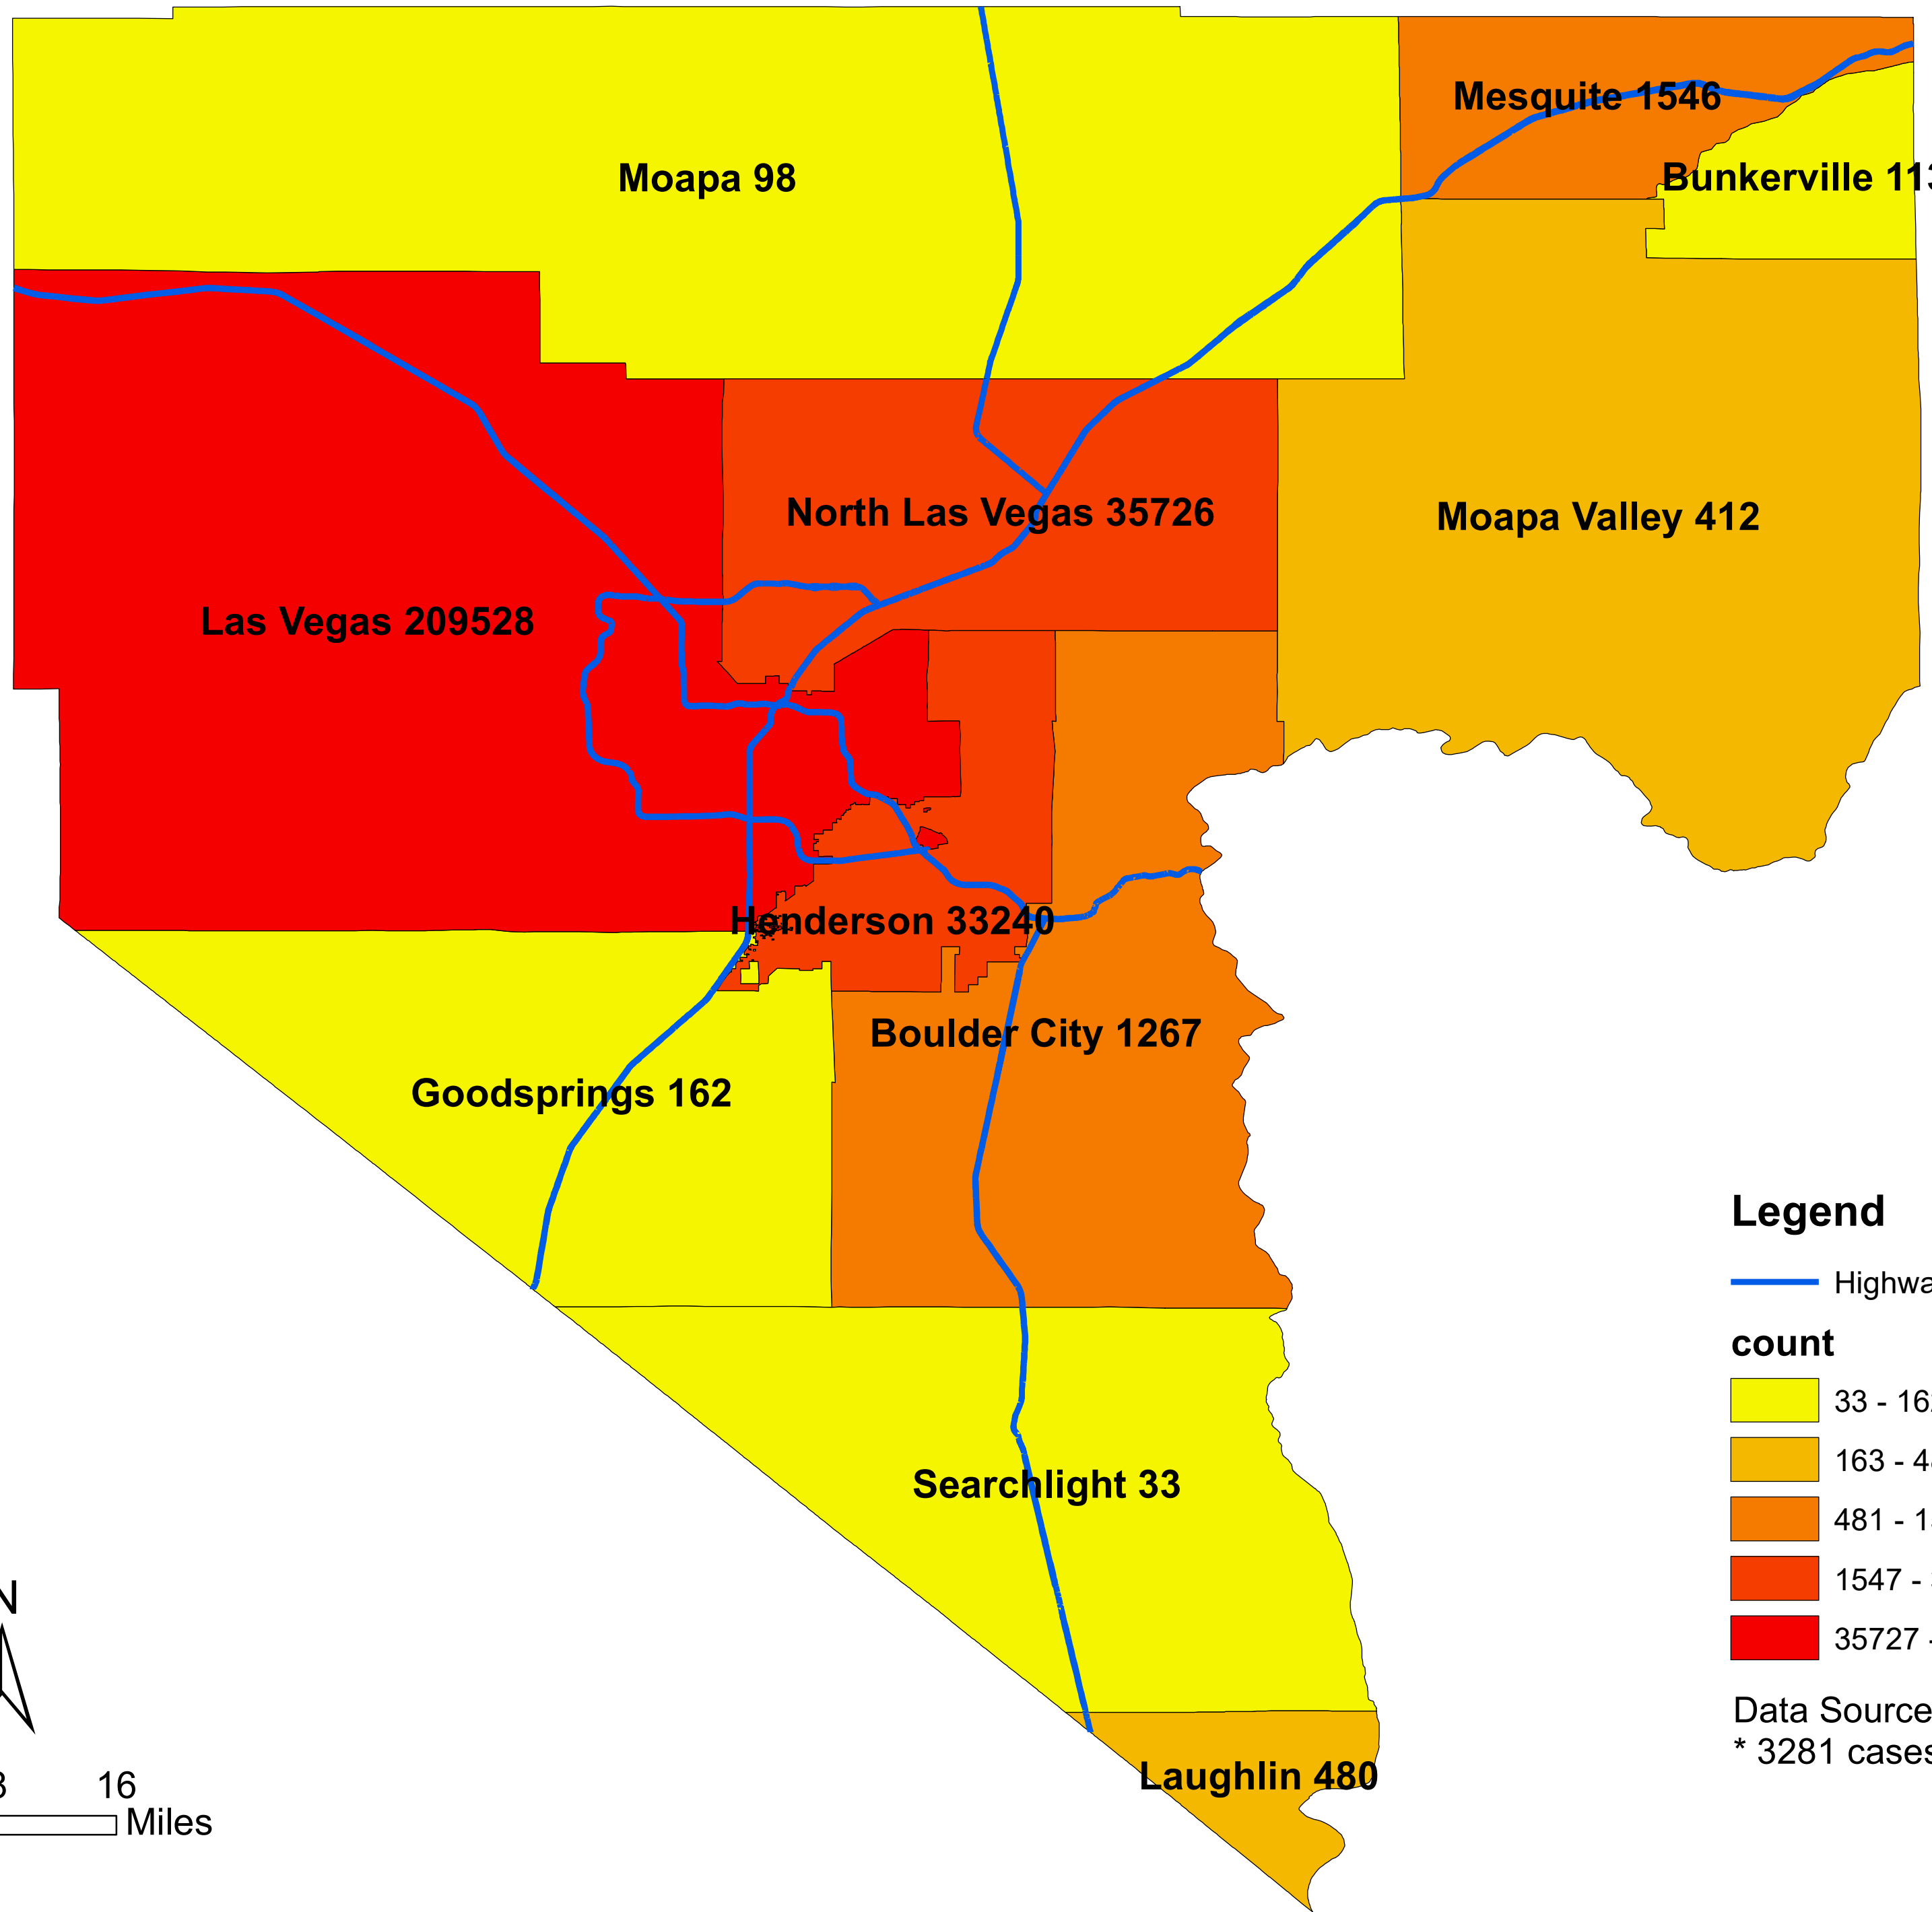

Number of COVID-19 cases by city in Clark county (08.07.2021)

Legend

— Highway

count

Data Source: SNHD

* 3281 cases without city information

0 4 8 16 Miles