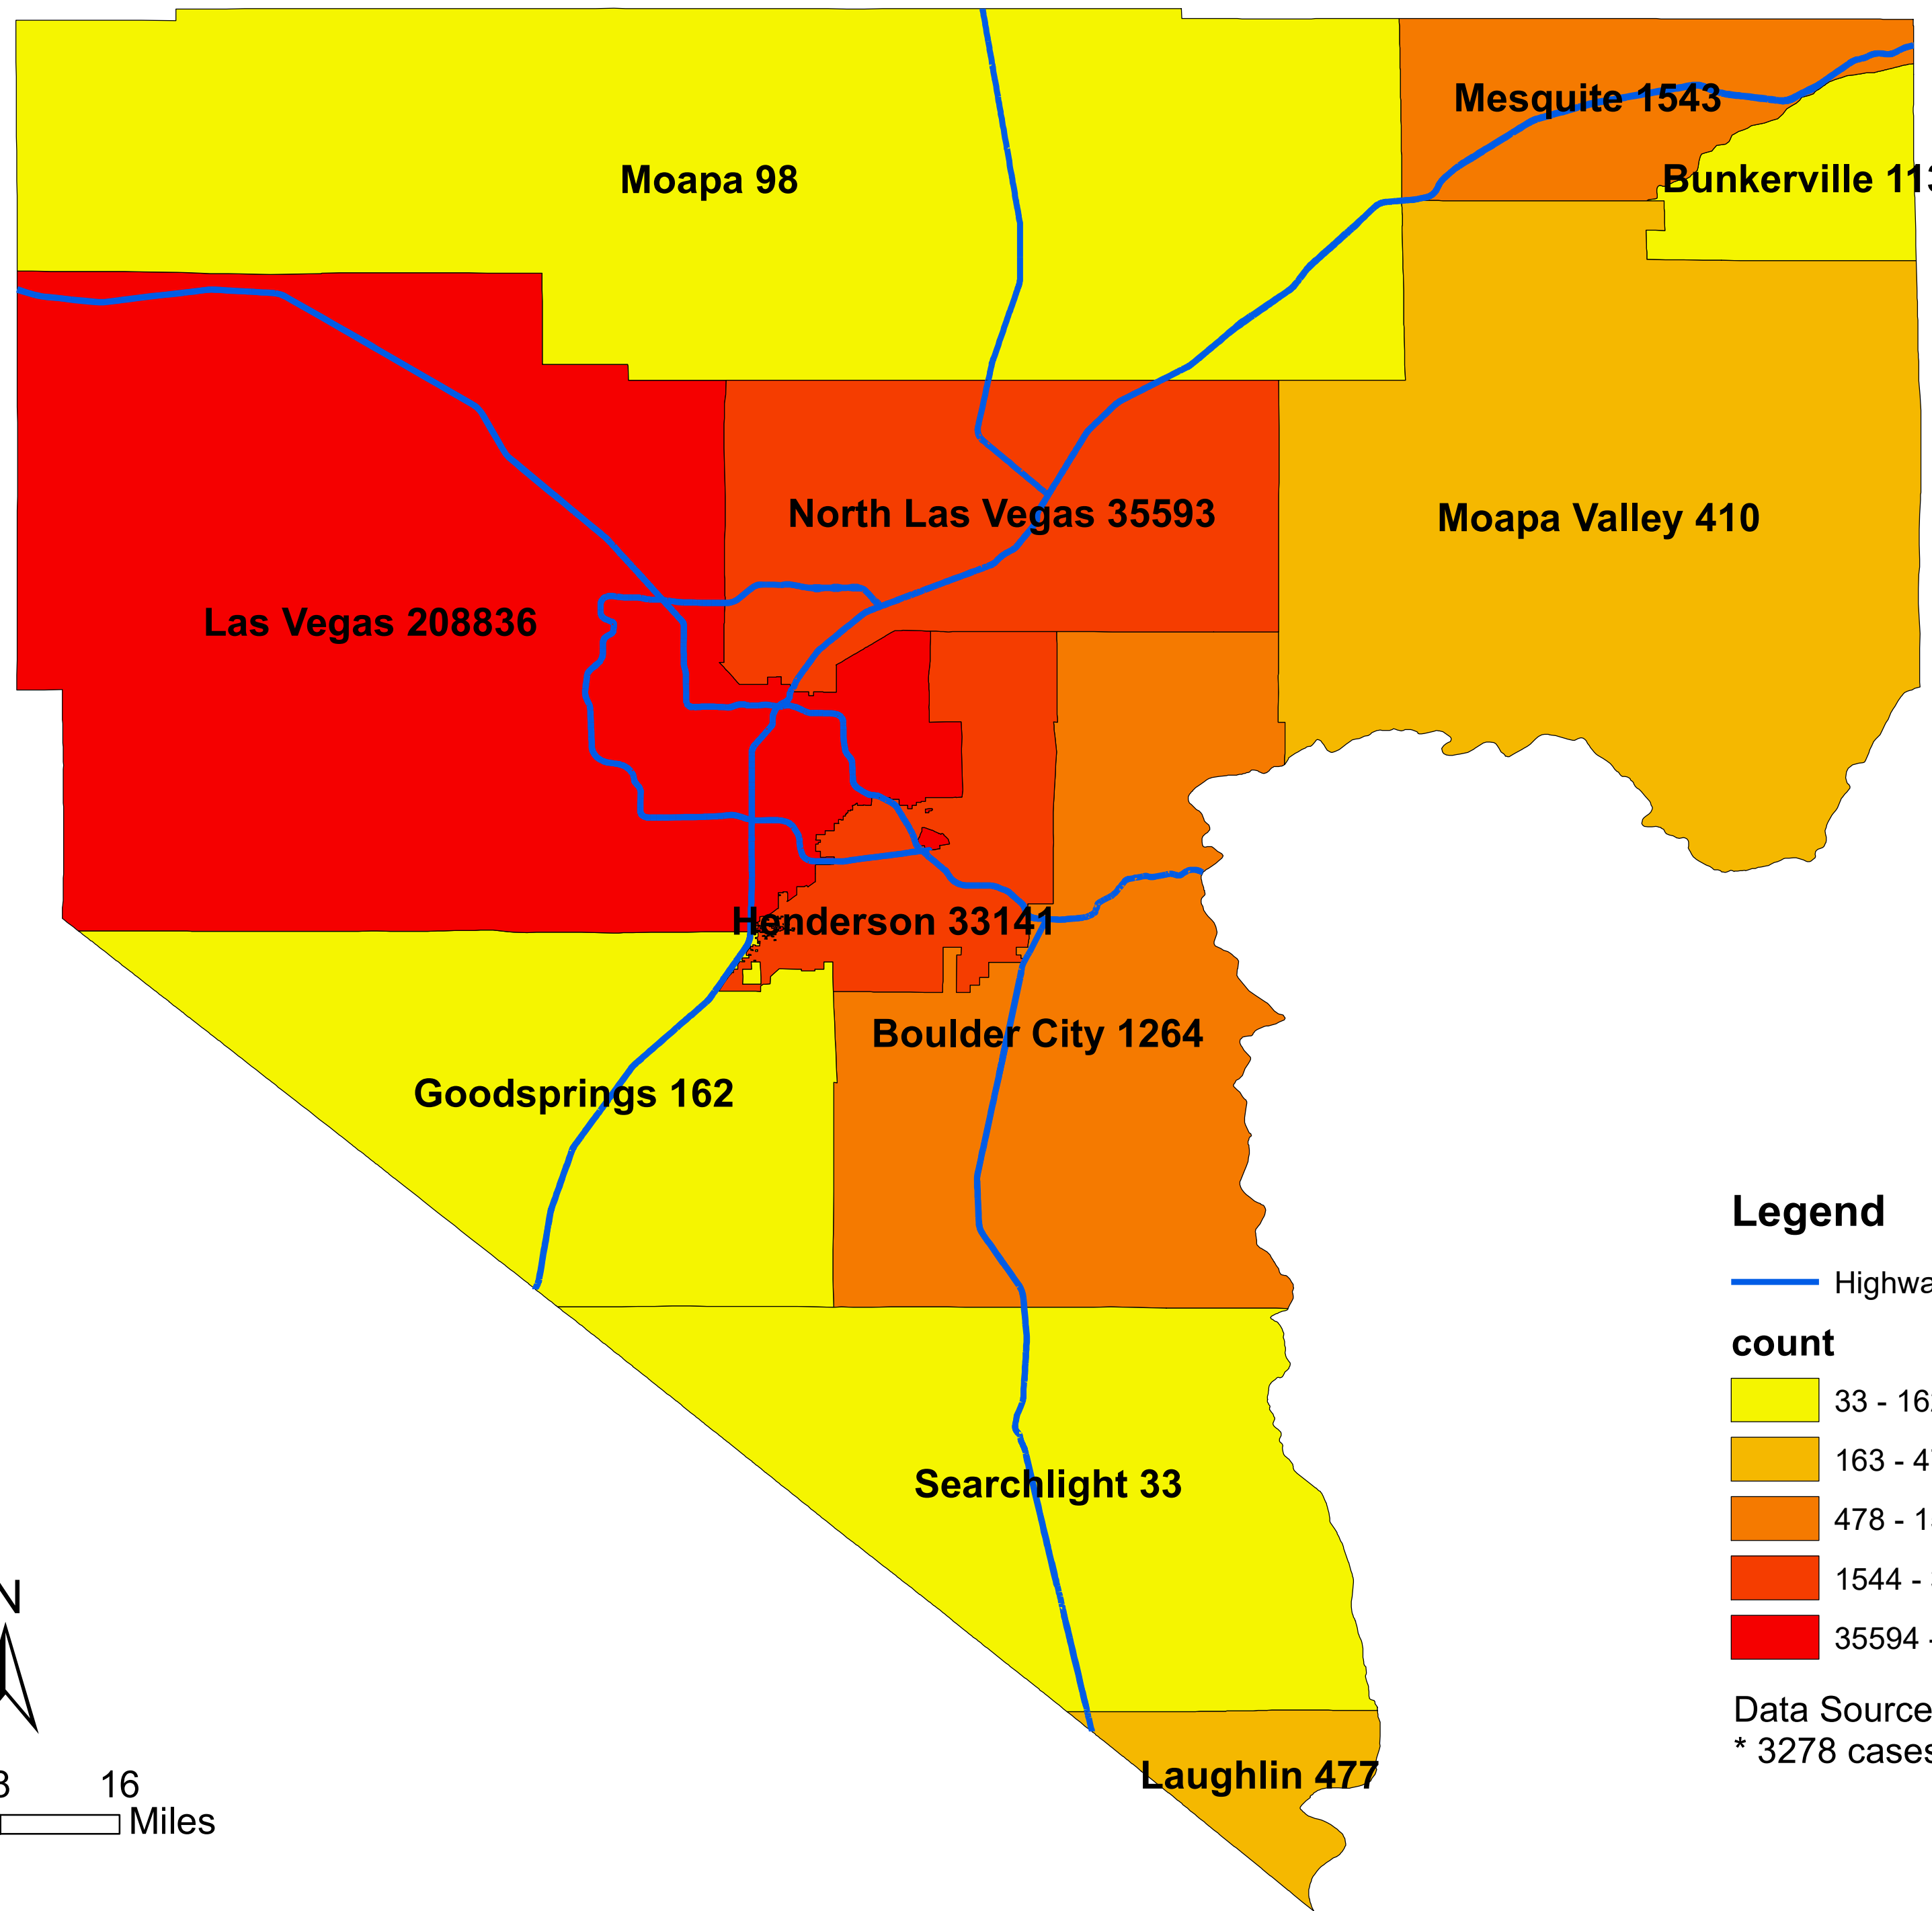

Number of COVID-19 cases by city in Clark county (08.06.2021)

Legend

— Highway

count

Data Source: SNHD

* 3,278 cases without city information

0 4 8 16
Miles