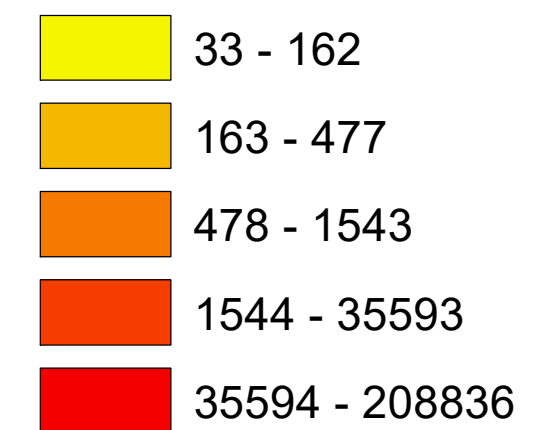

Number of COVID-19 cases by city in Clark county (08.06.2021)

Legend

— Highway

count

Data Source: SNHD

* 3,278 cases without city information

0 4 8 16
Miles