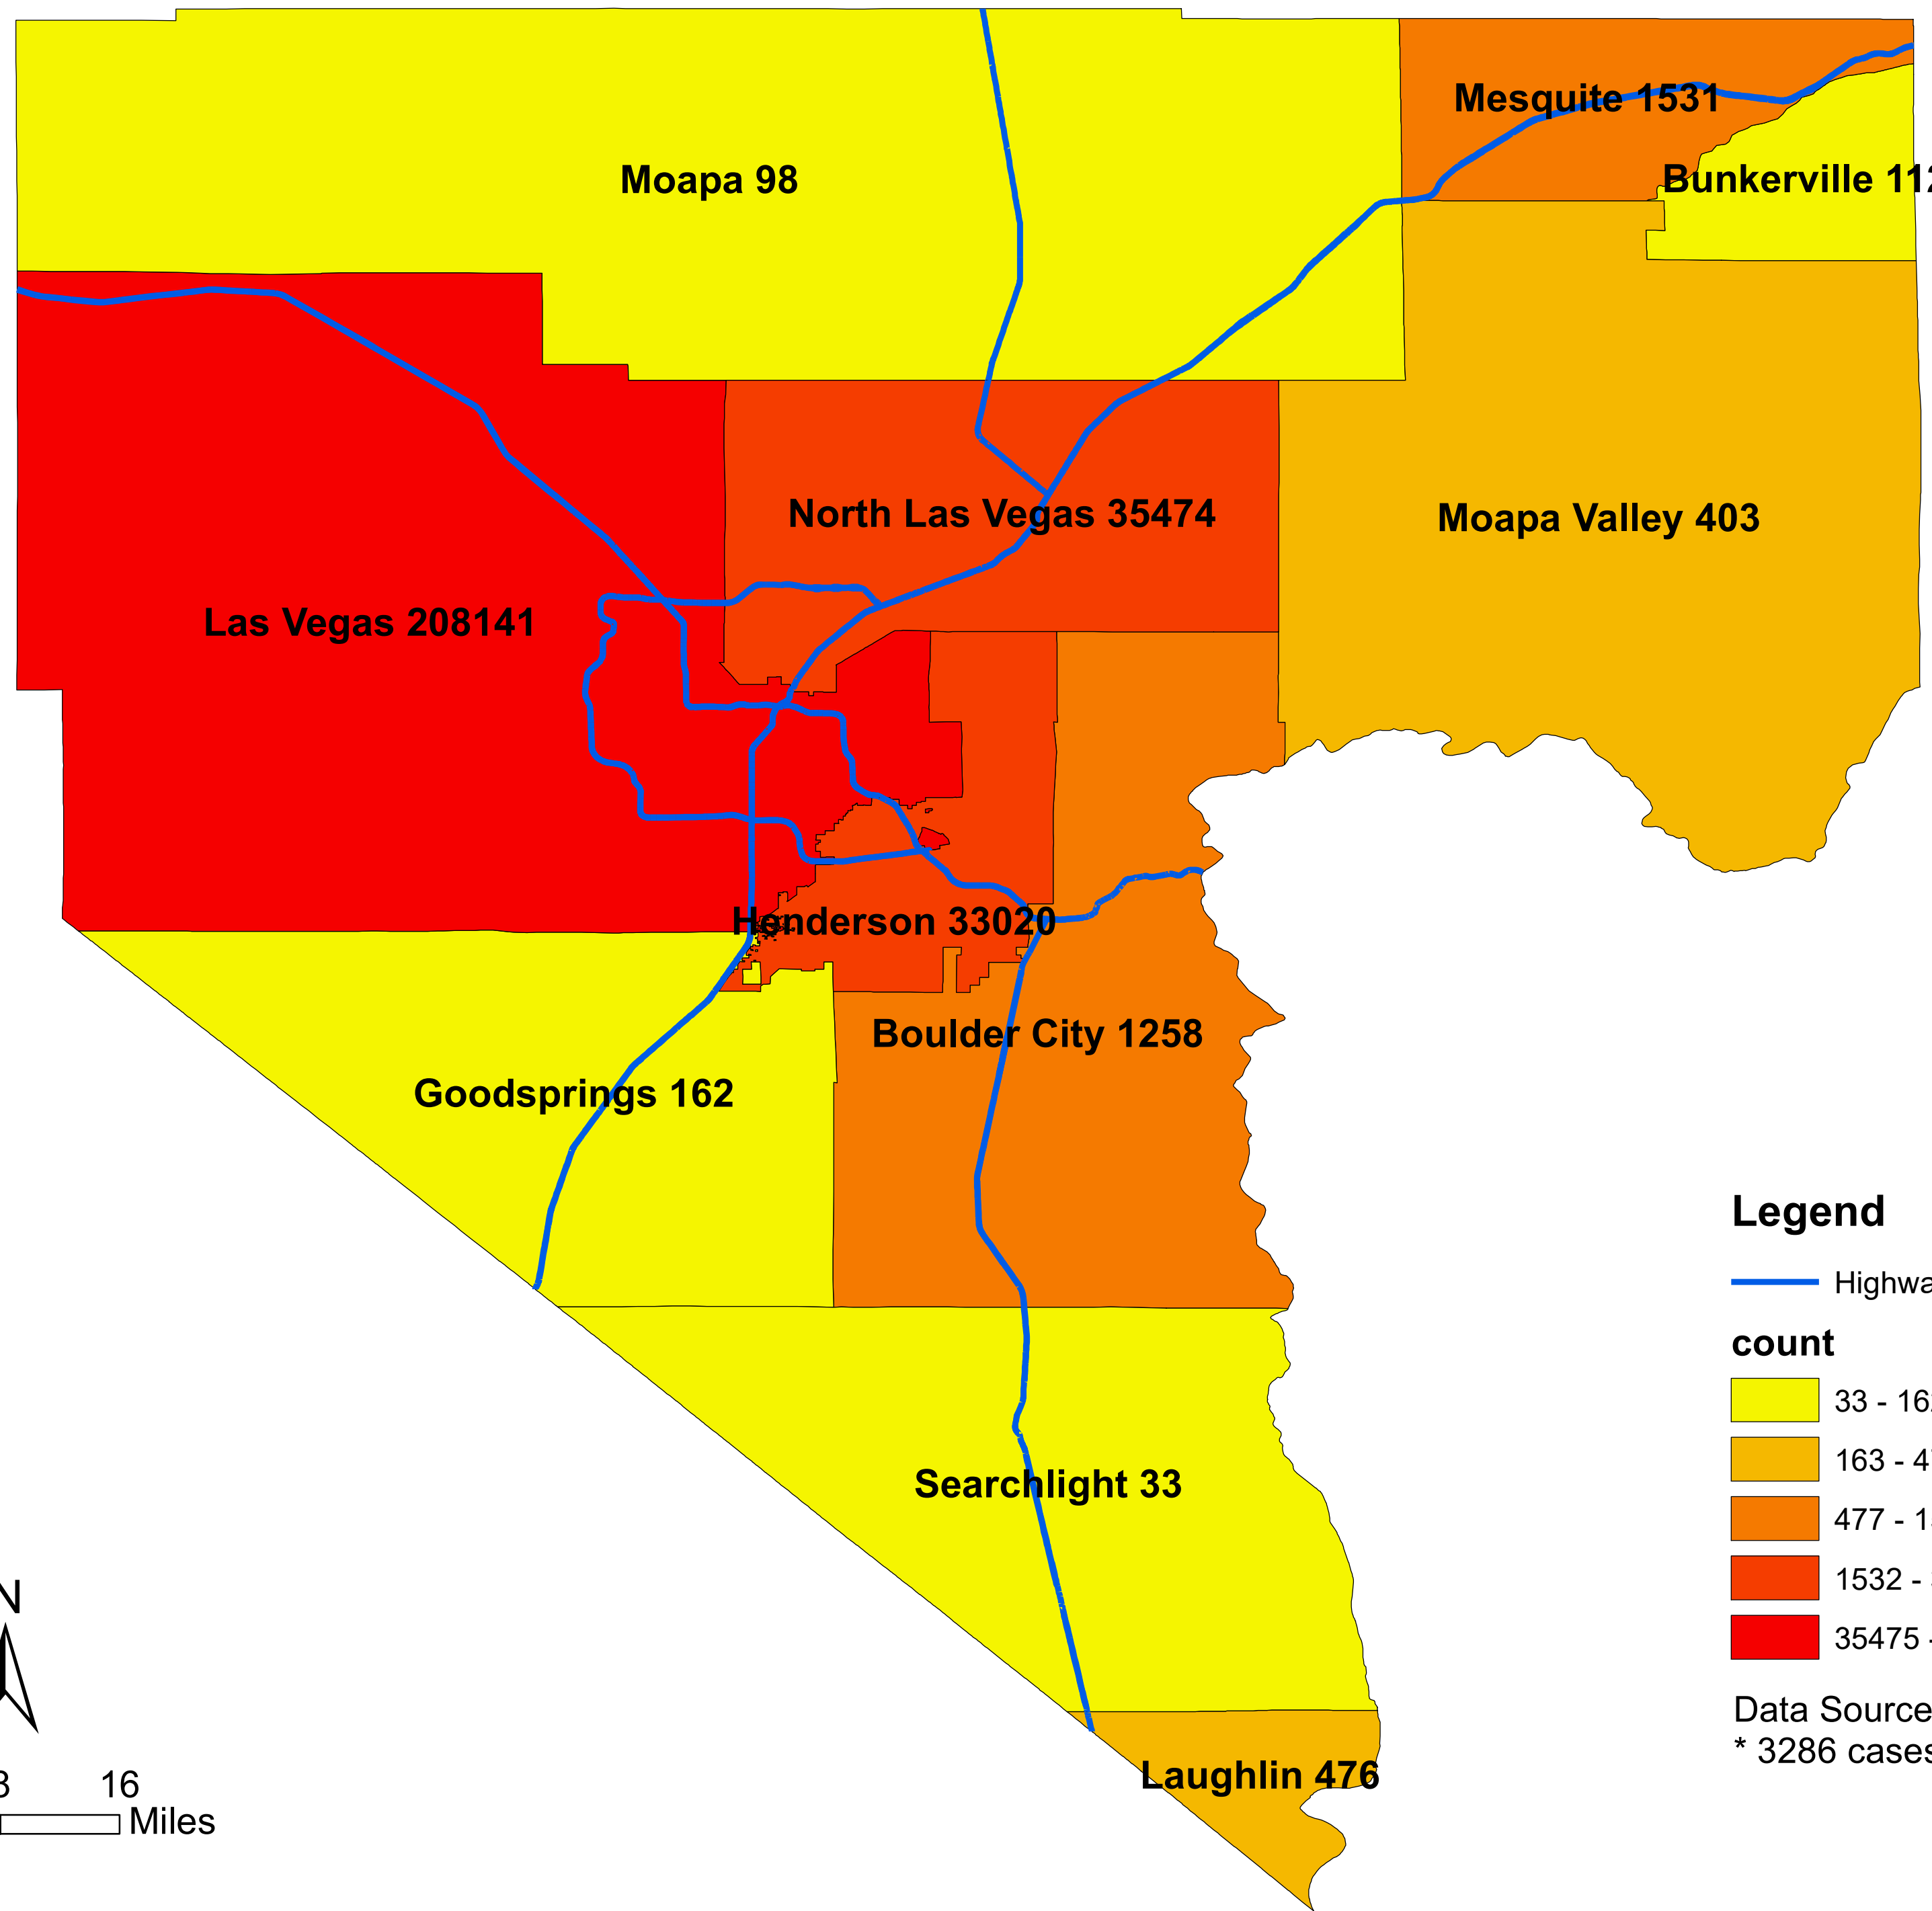

# Number of COVID-19 cases by city in Clark county (08.05.2021)

## Legend

— Highway

### count

Data Source: SNHD

\* 3286 cases without city information