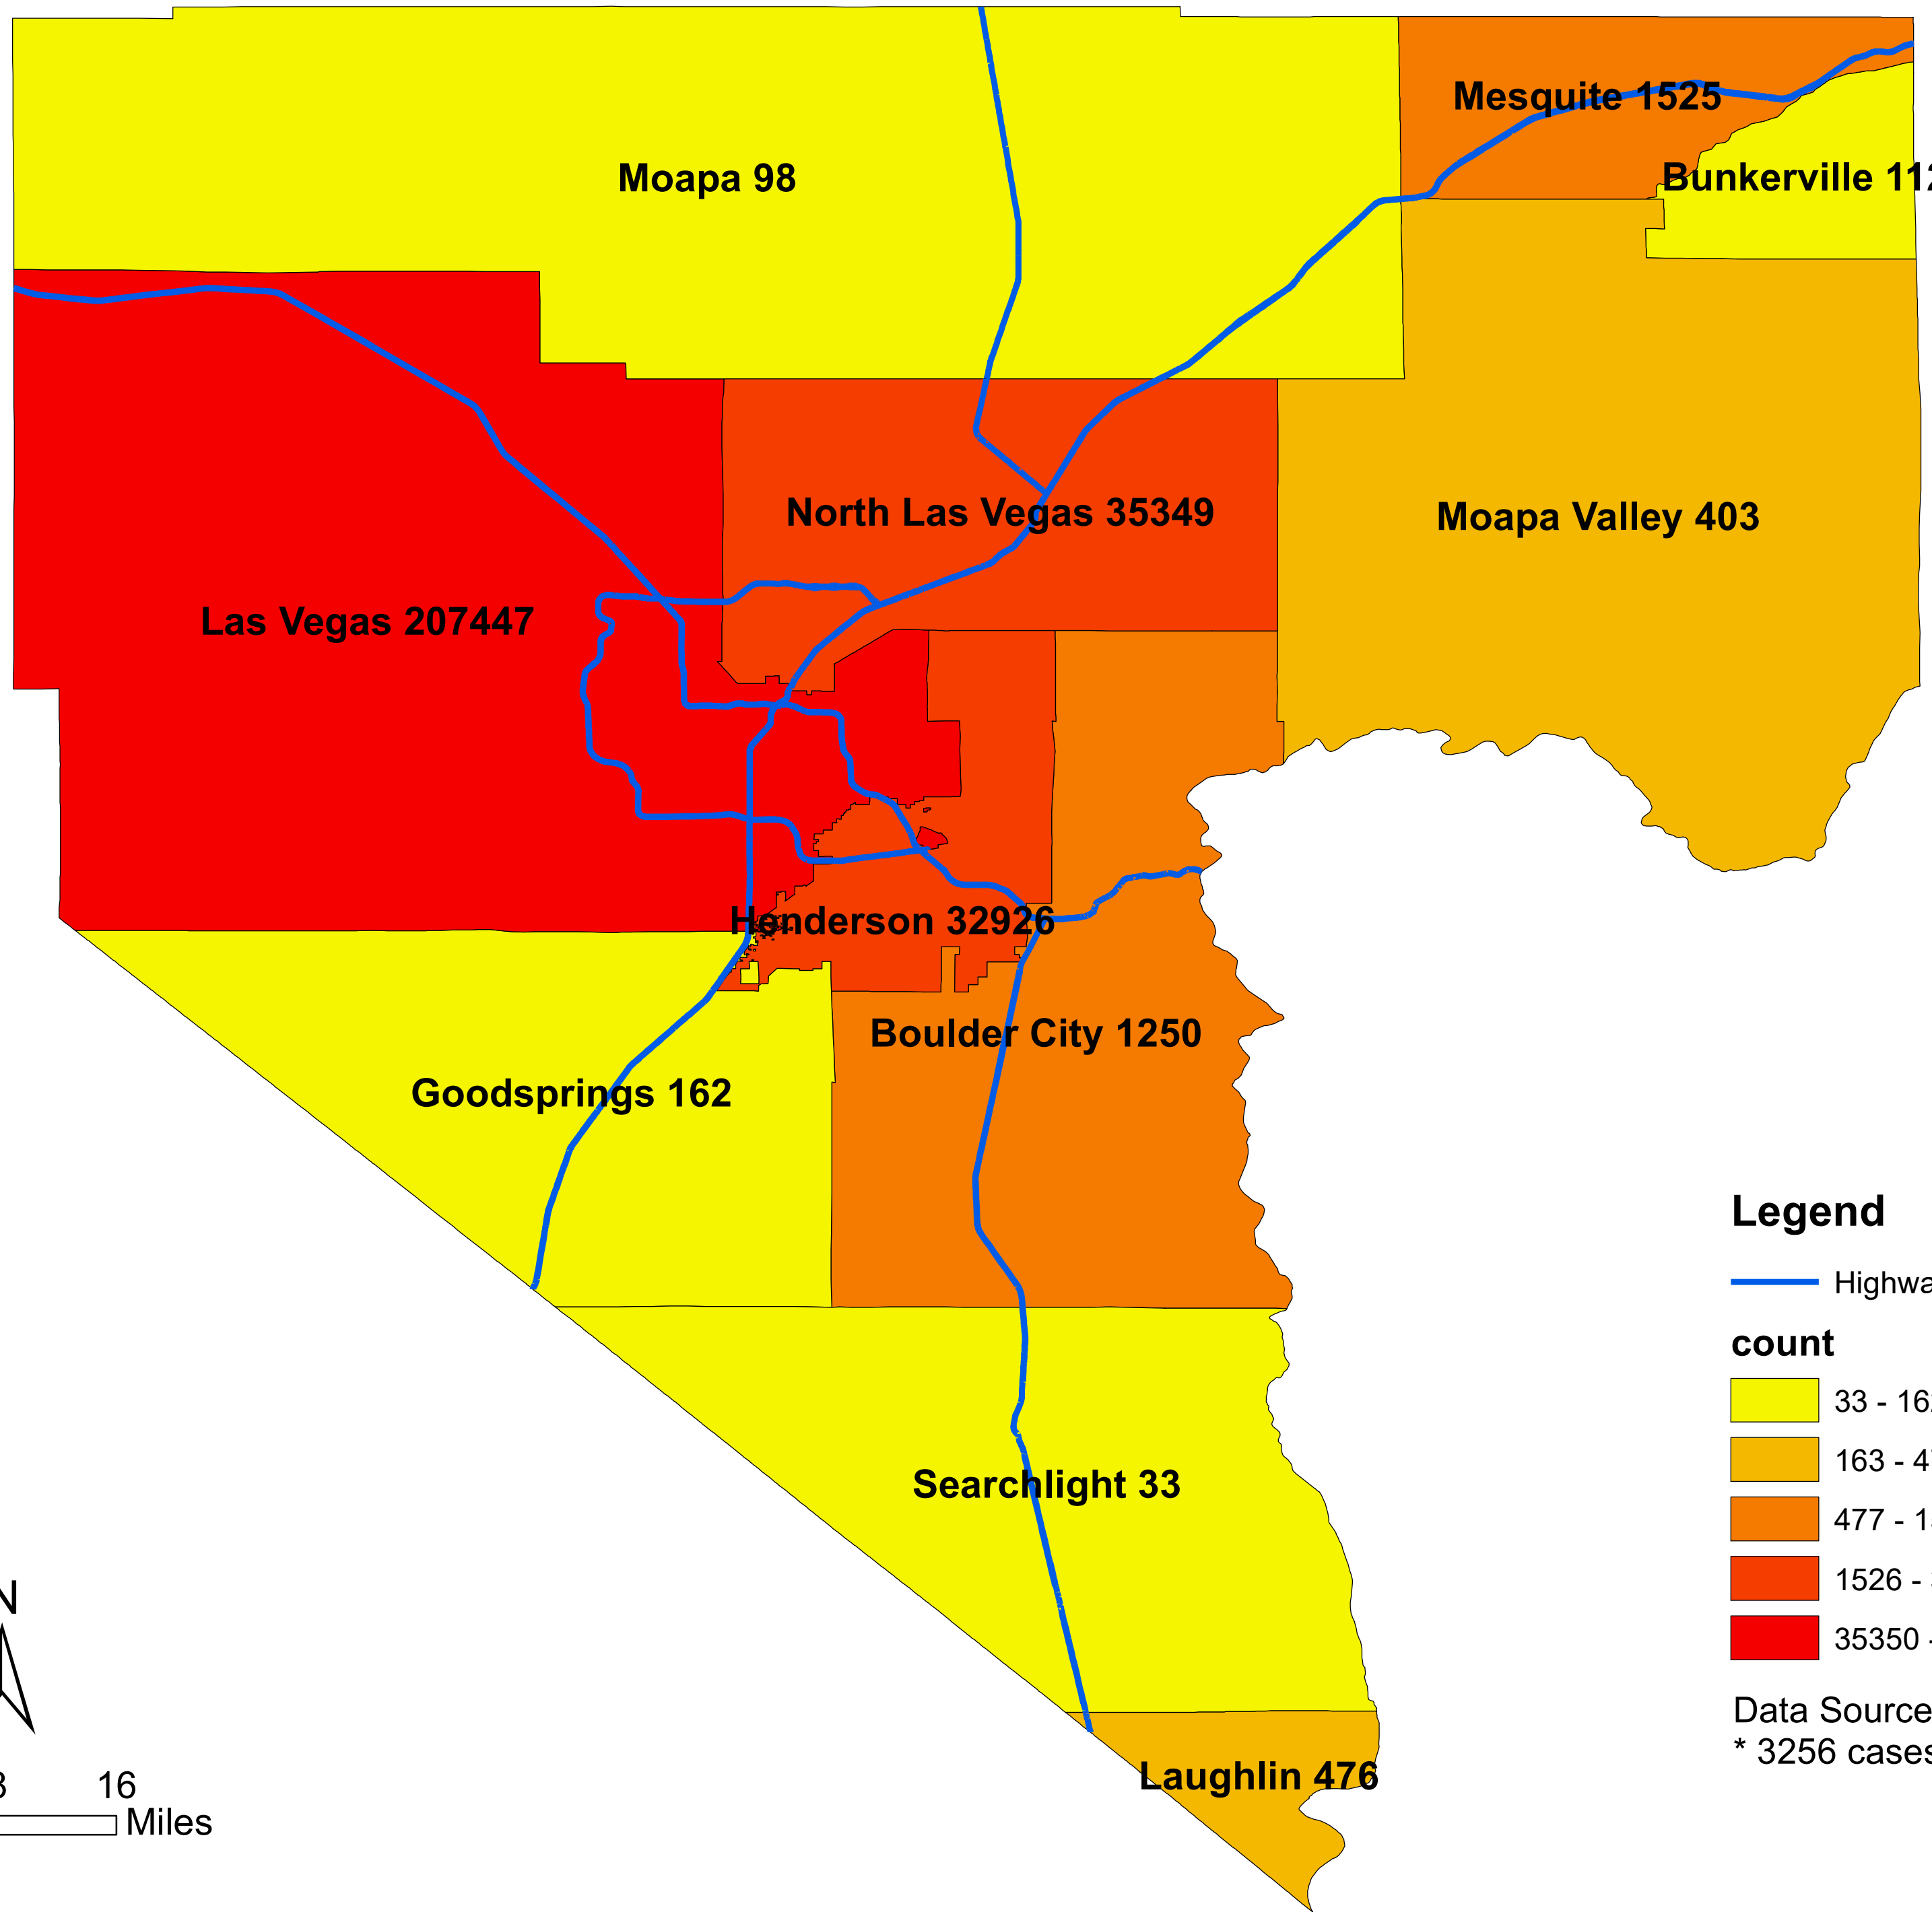

Number of COVID-19 cases by city in Clark county (08.04.2021)

Legend

— Highway

count

- 33 - 162
- 163 - 476
- 477 - 1525
- 1526 - 35349
- 35350 - 207447

Data Source: SNHD

* 3256 cases without city information

0 4 8 16 Miles