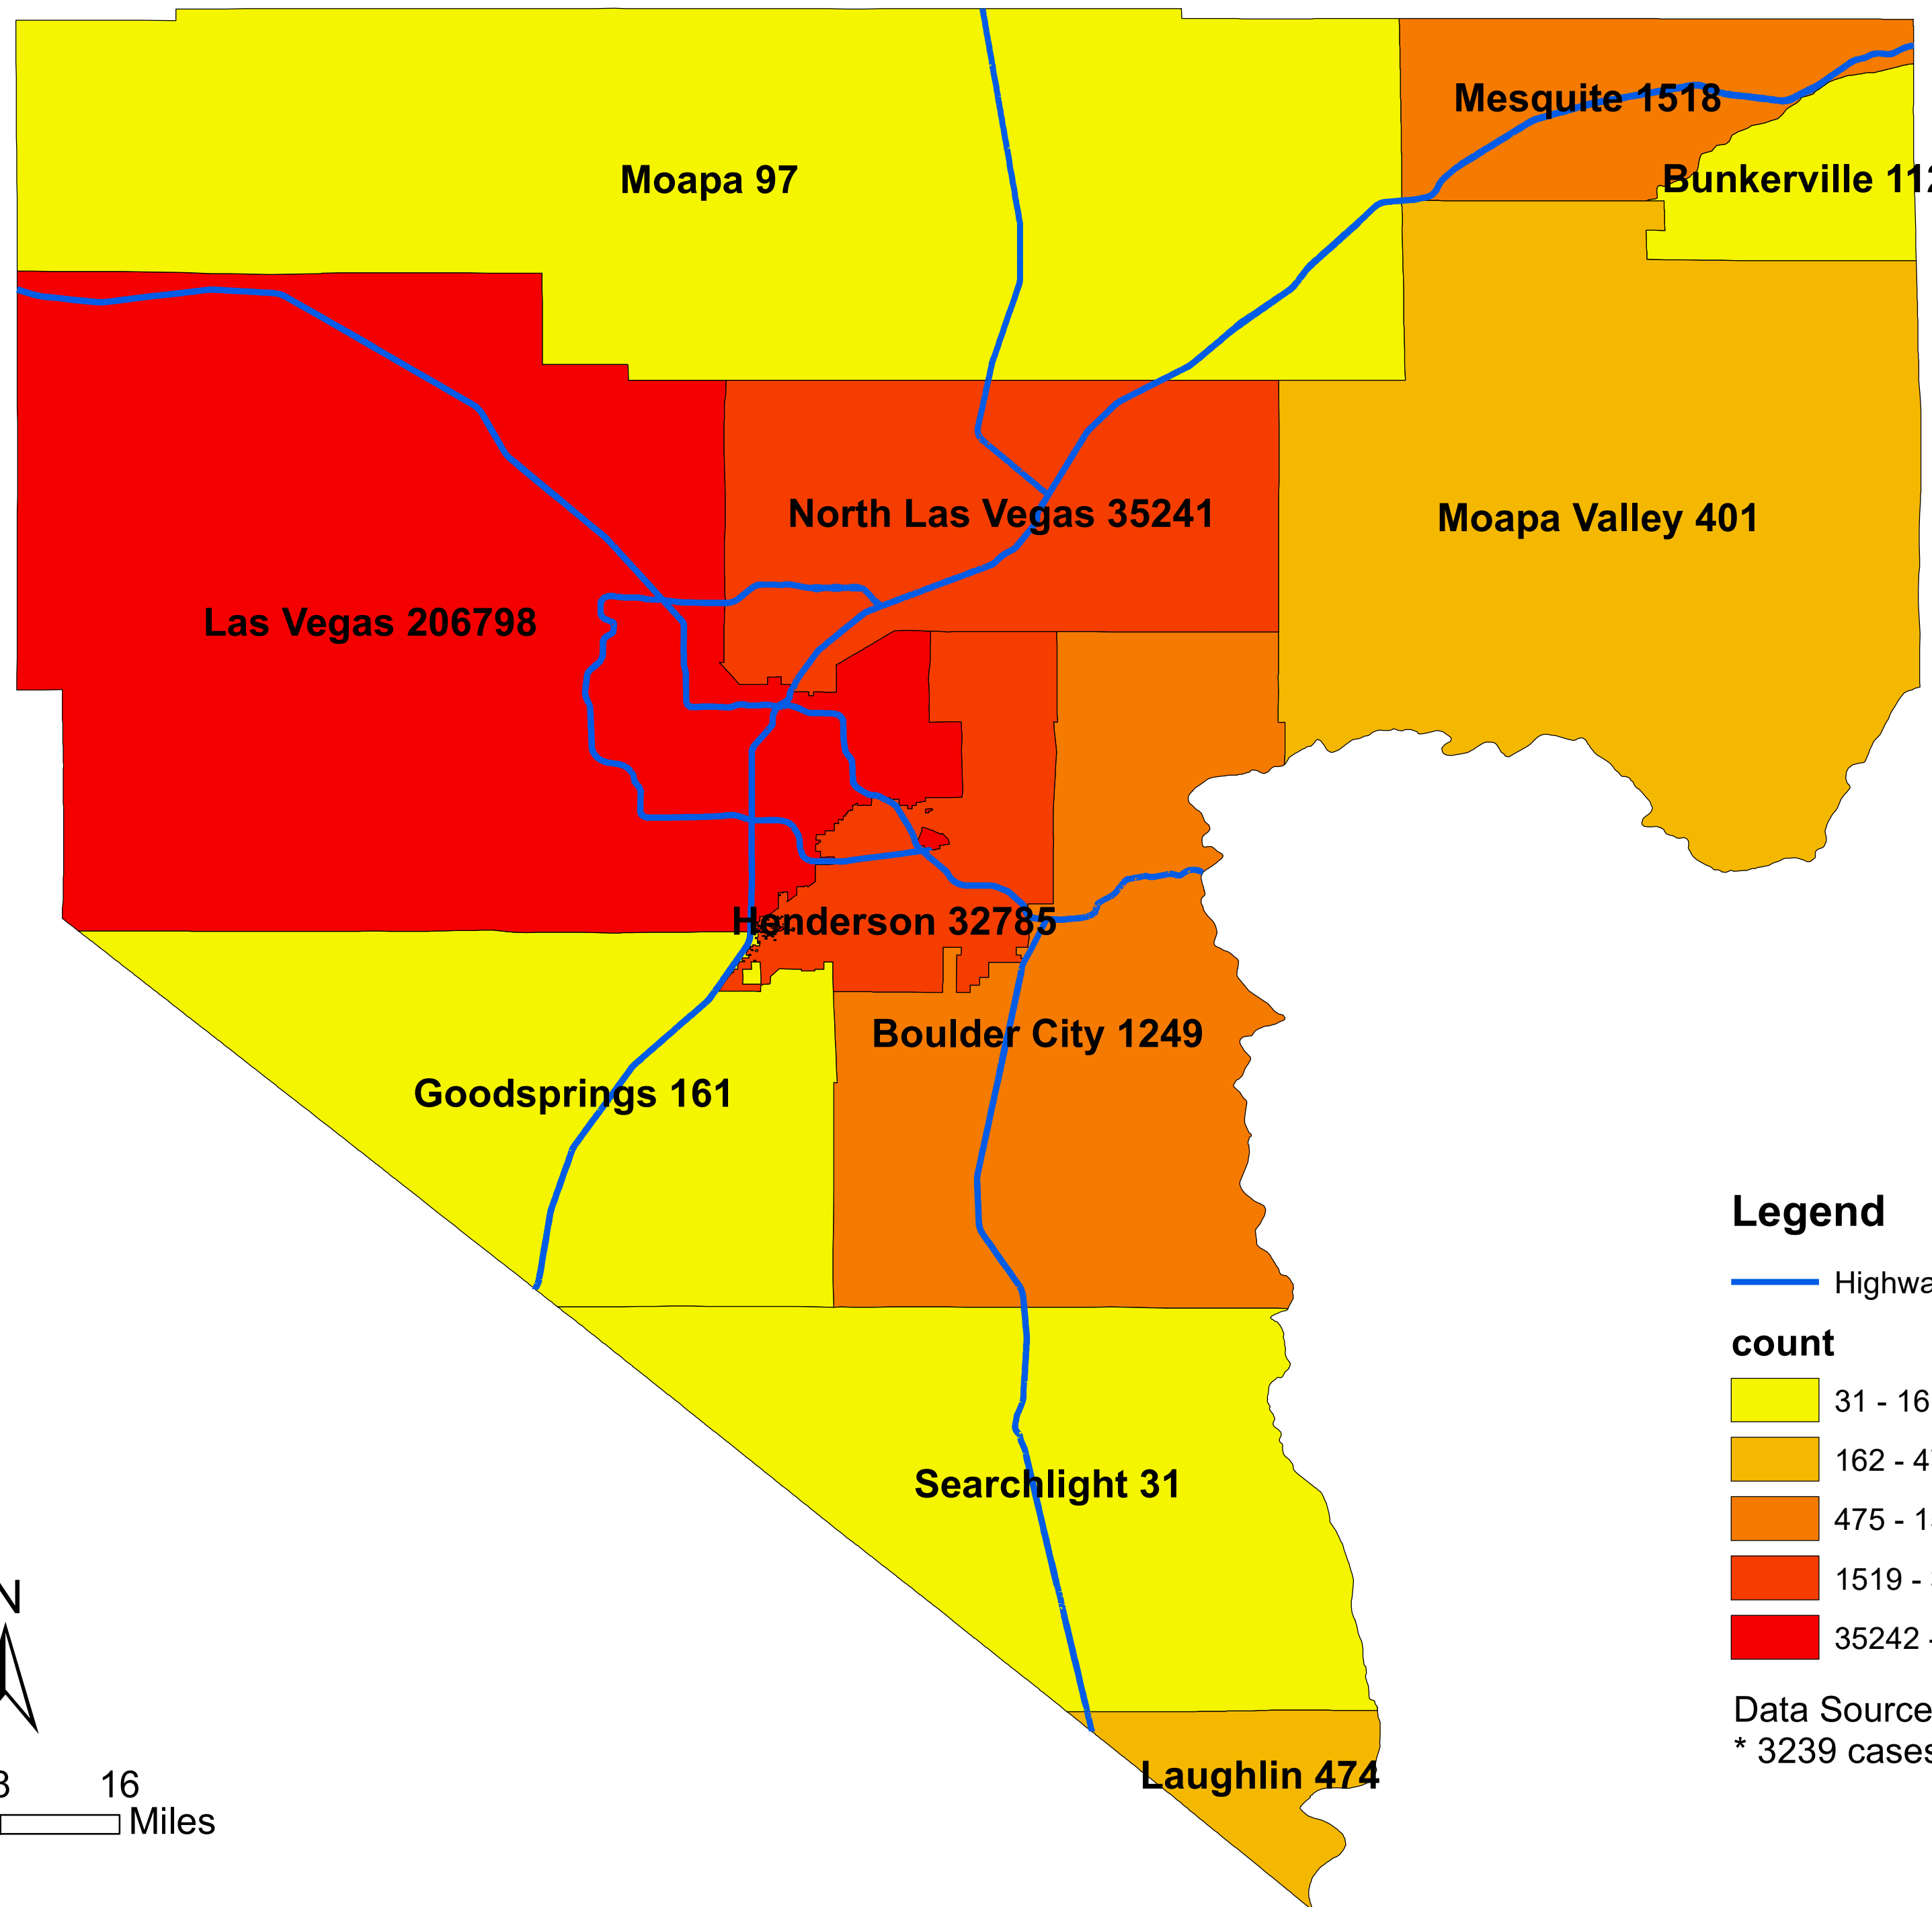

Number of COVID-19 cases by city in Clark county (08.03.2021)

Legend

— Highway

count

Data Source: SNHD

* 3239 cases without city information

0 4 8 16 Miles