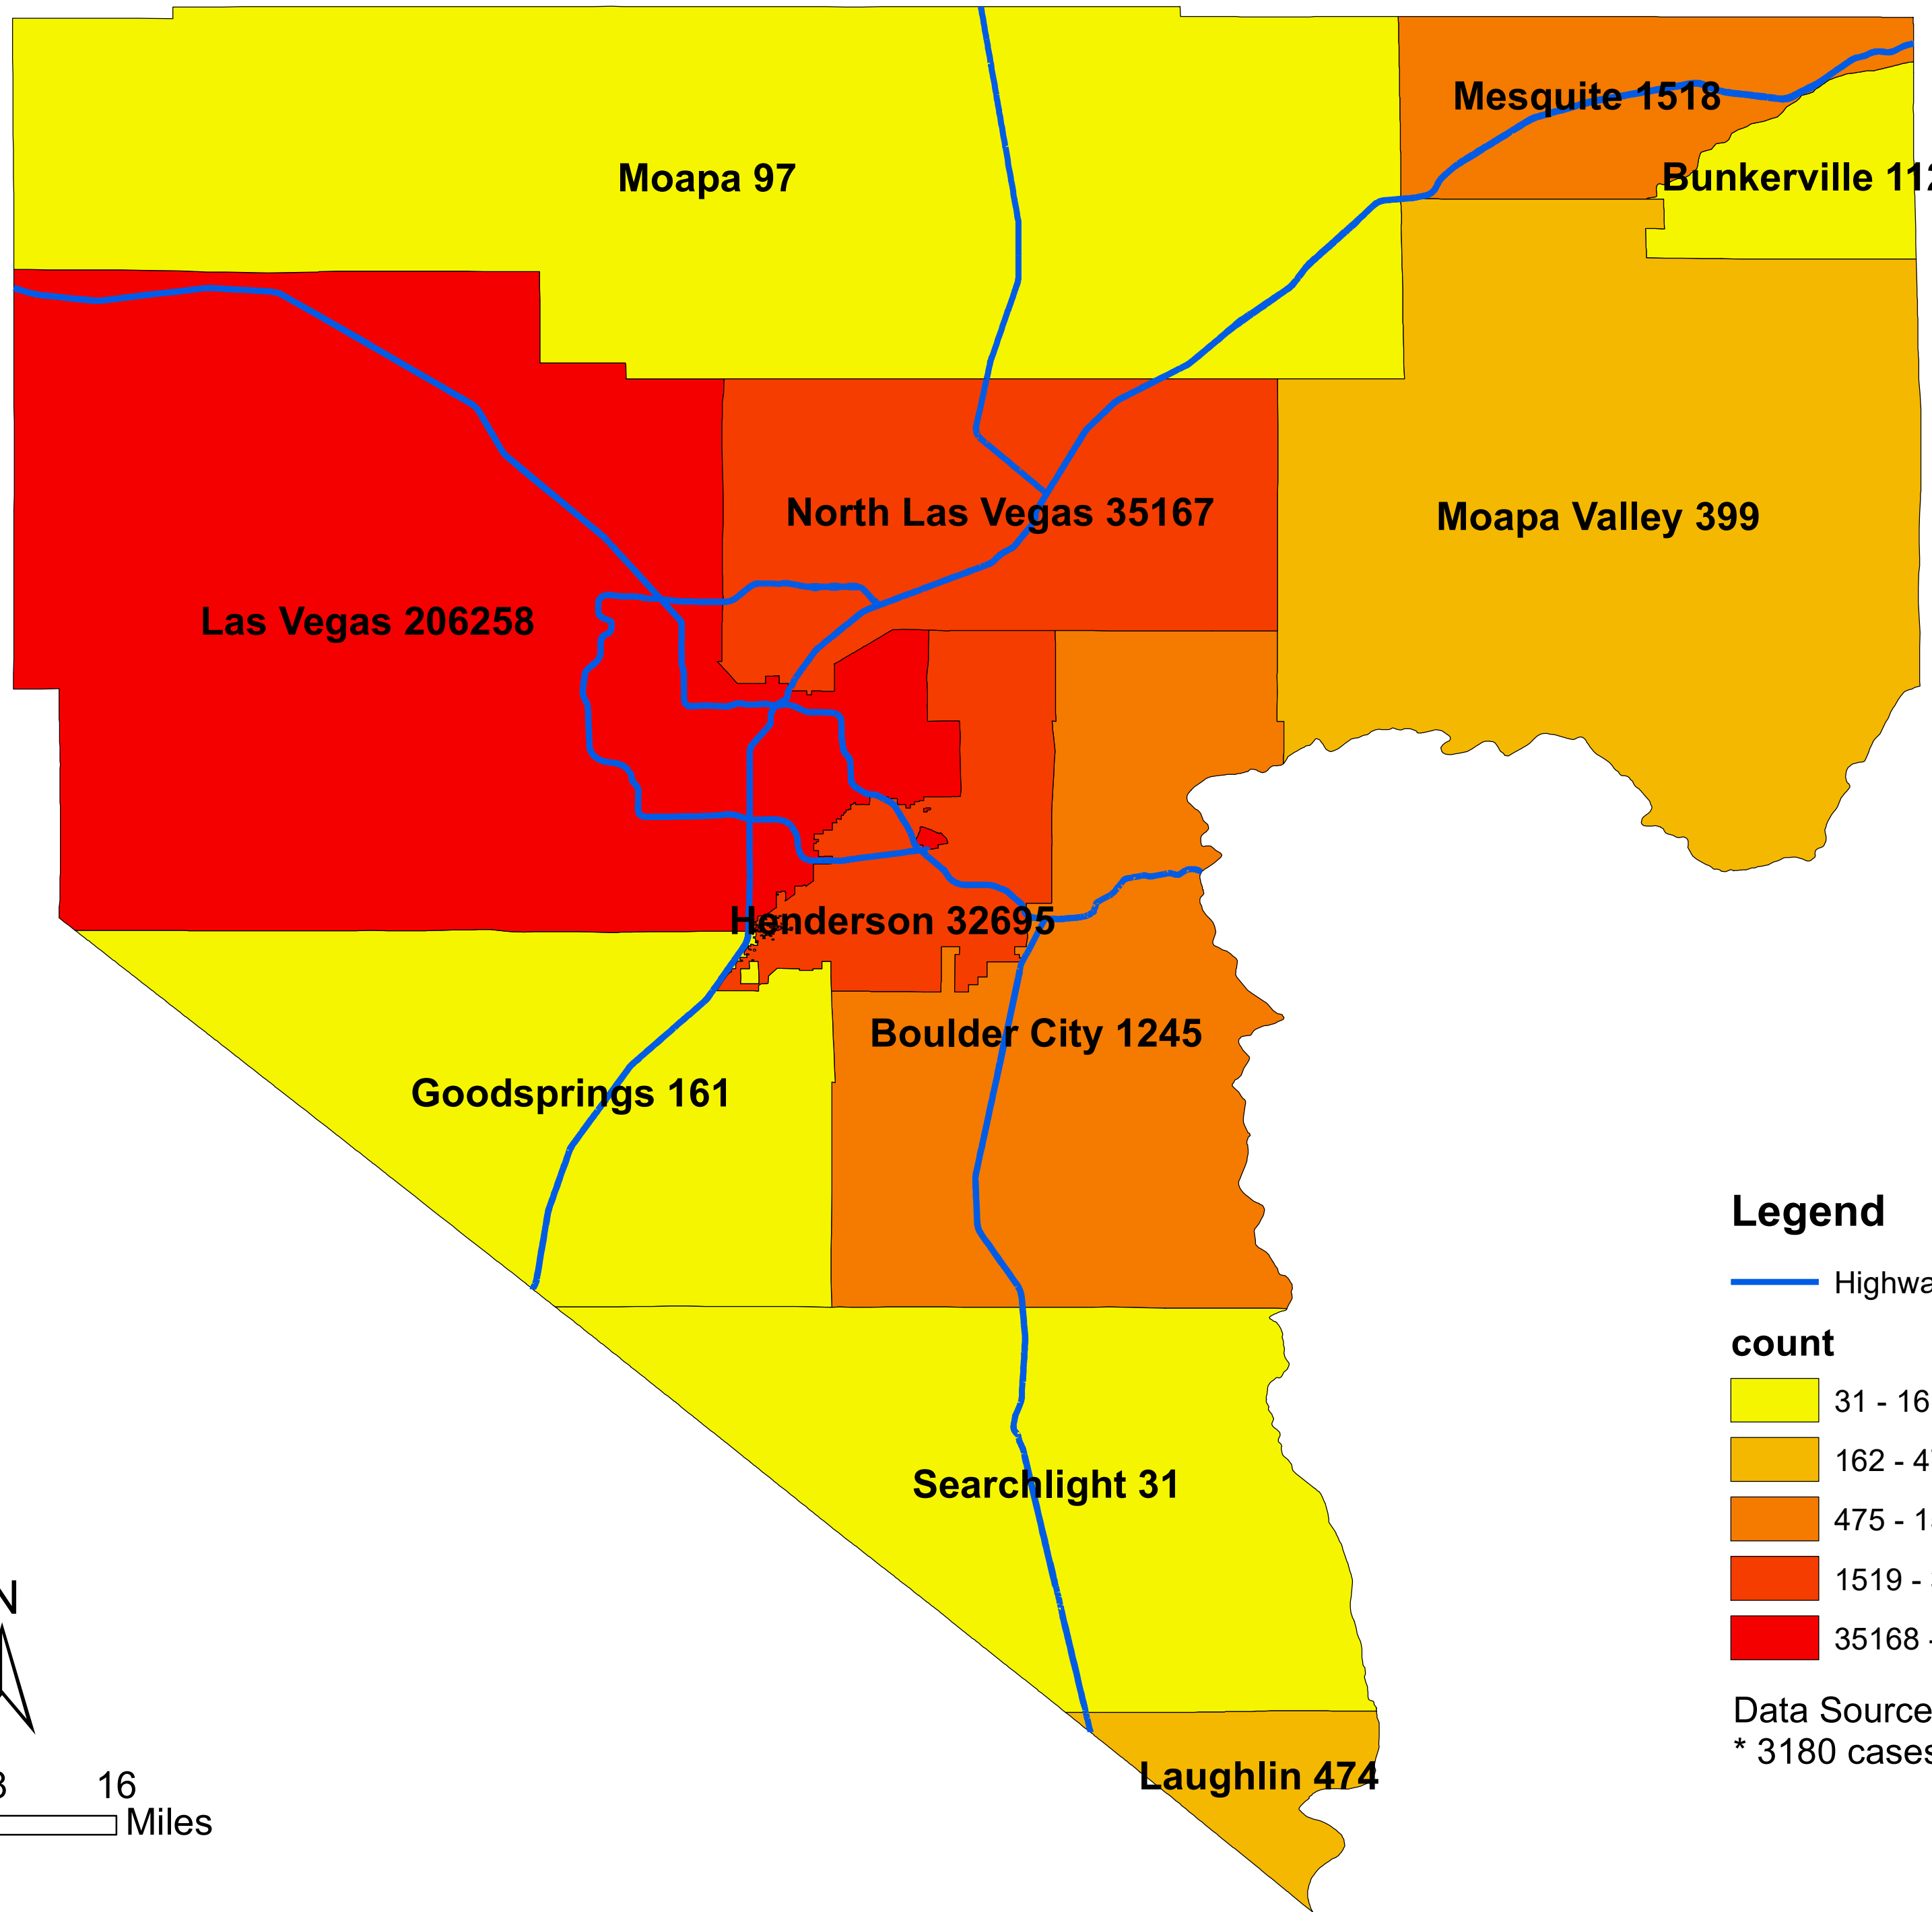

Number of COVID-19 cases by city in Clark county (08.02.2021)

Legend

— Highway

count

Data Source: SNHD

* 3180 cases without city information

0 4 8 16 Miles