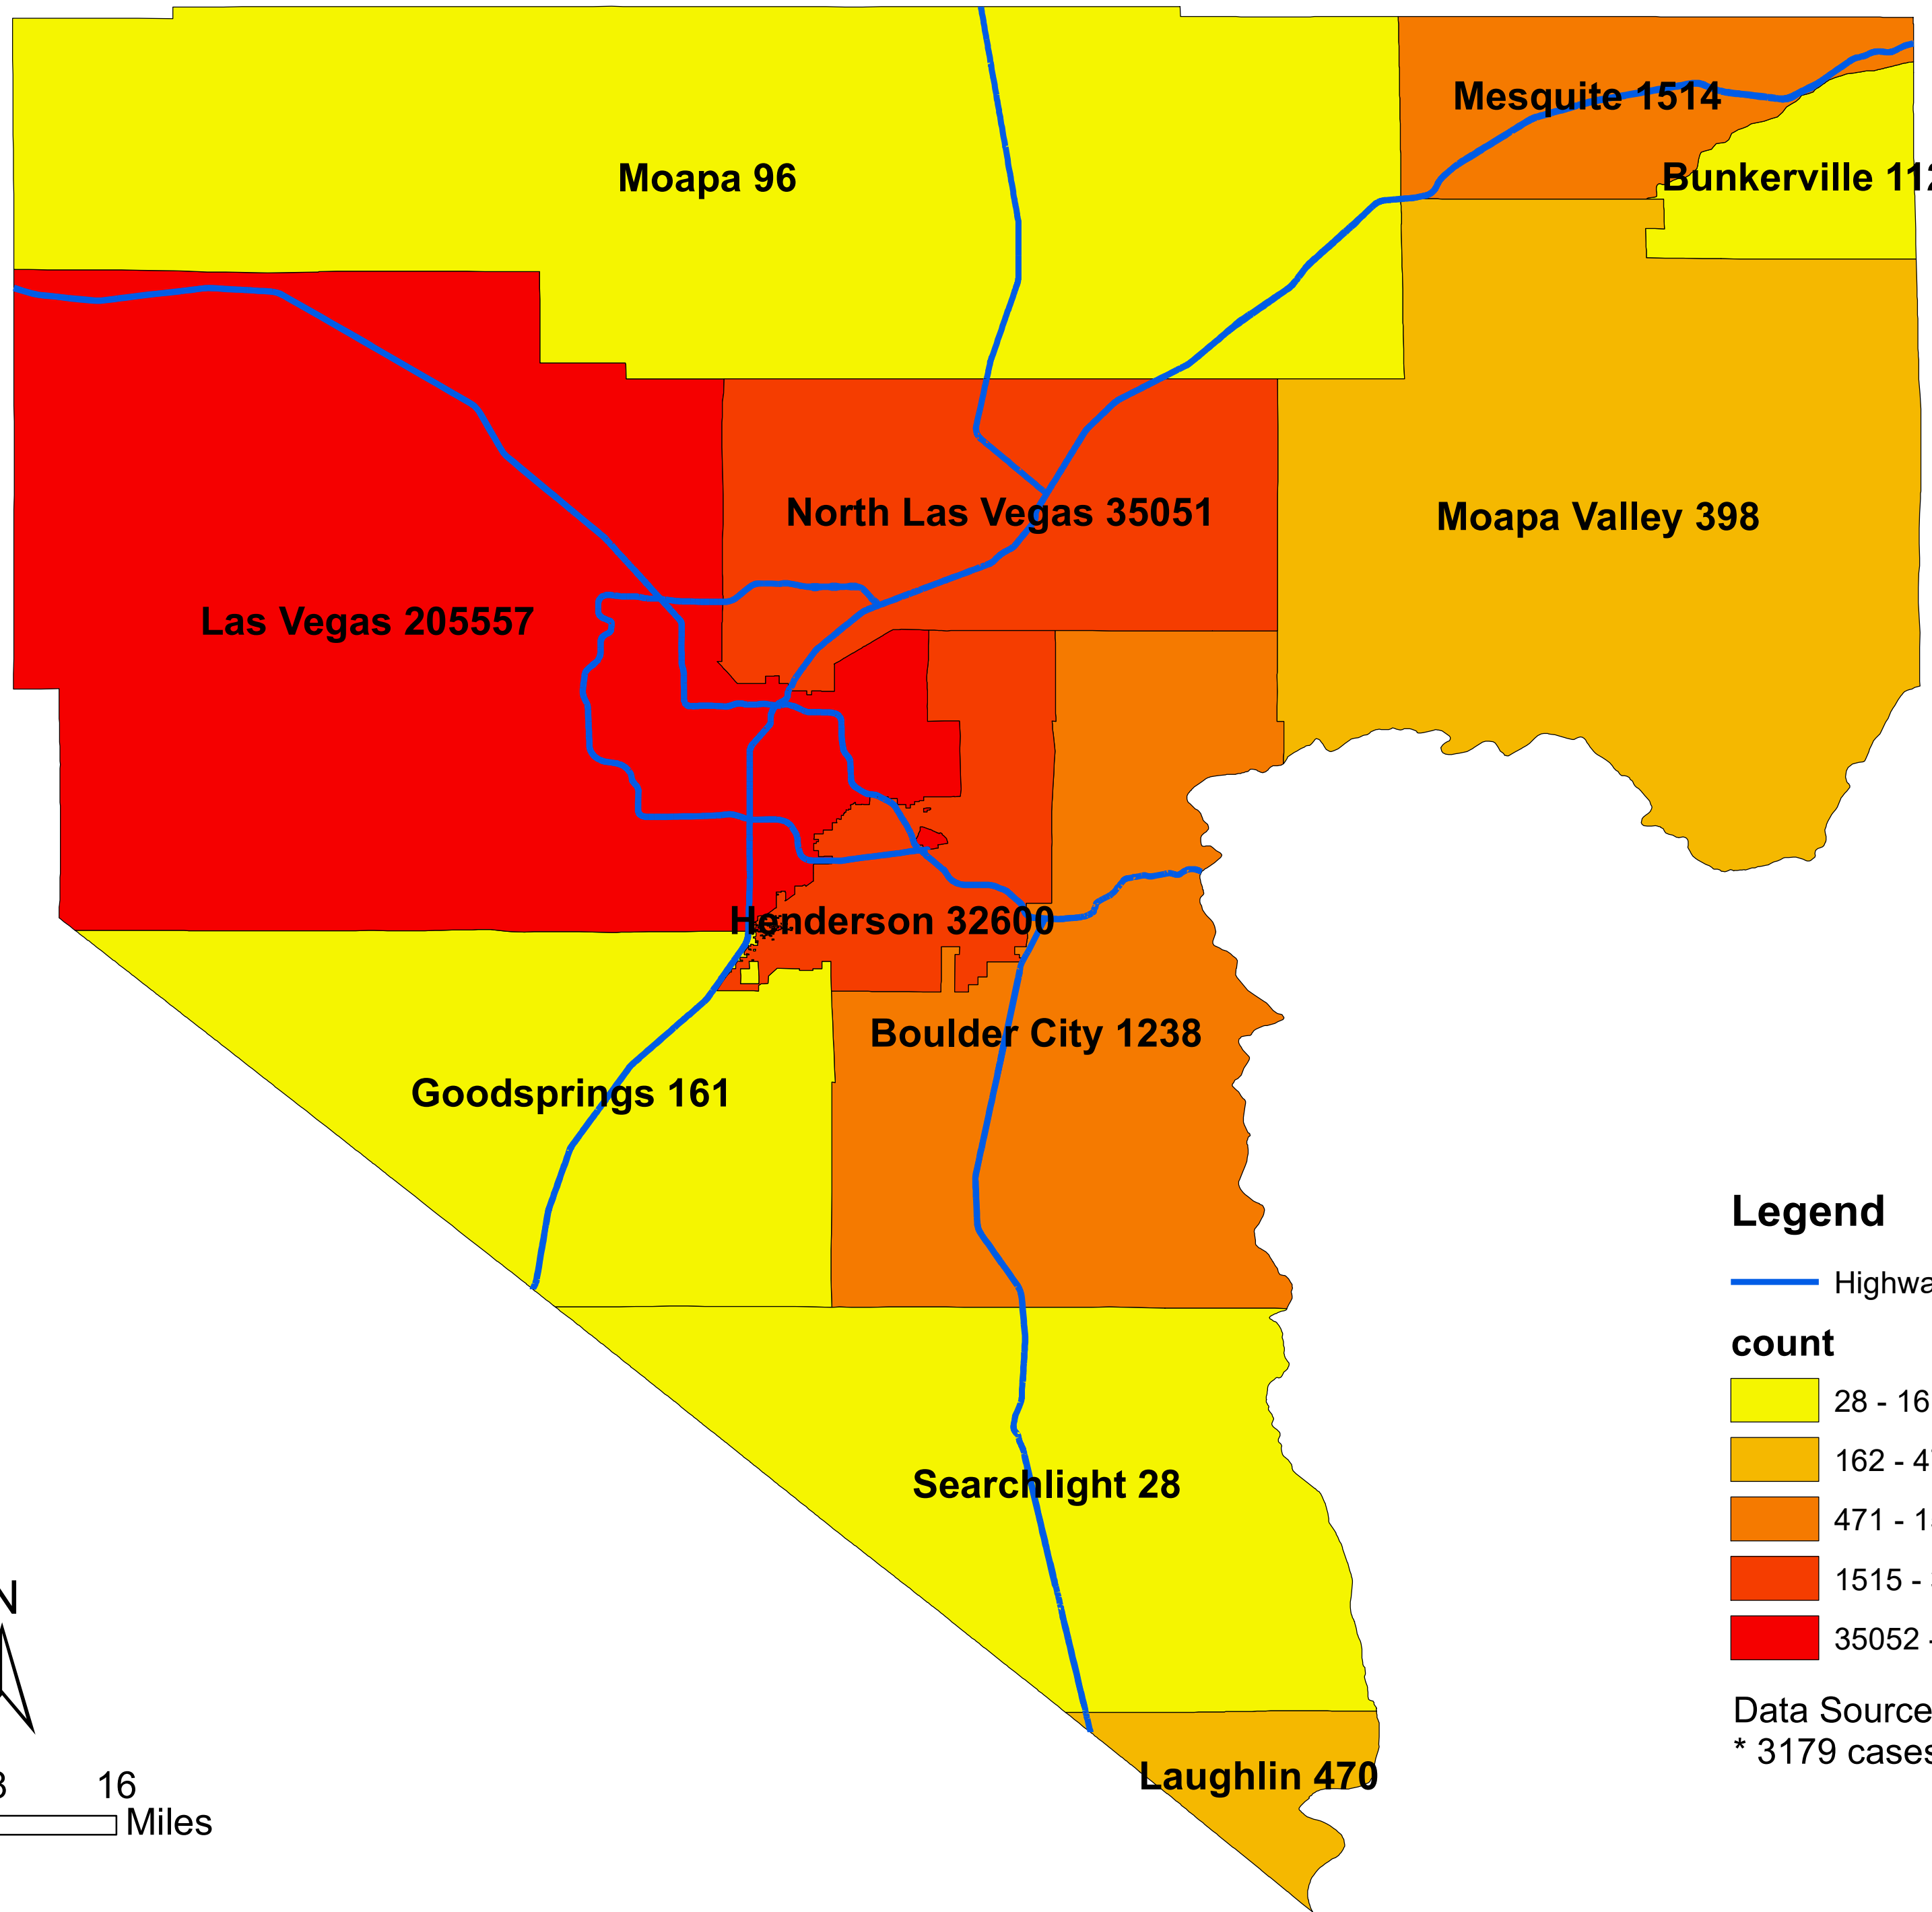

Number of COVID-19 cases by city in Clark county (08.01.2021)

Legend

— Highway

count

Data Source: SNHD

* 3179 cases without city information

0 4 8 16
Miles