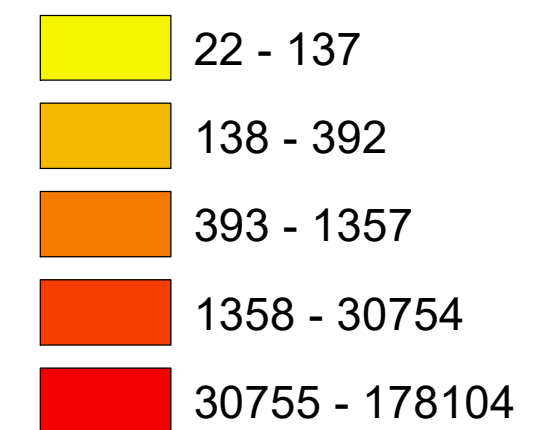

# Number of COVID-19 cases by city in Clark county (04.30.2021)

## Legend

— Highway

### count

Data Source: SNHD

\* 3329 cases without city information

0 4 8 16 Miles