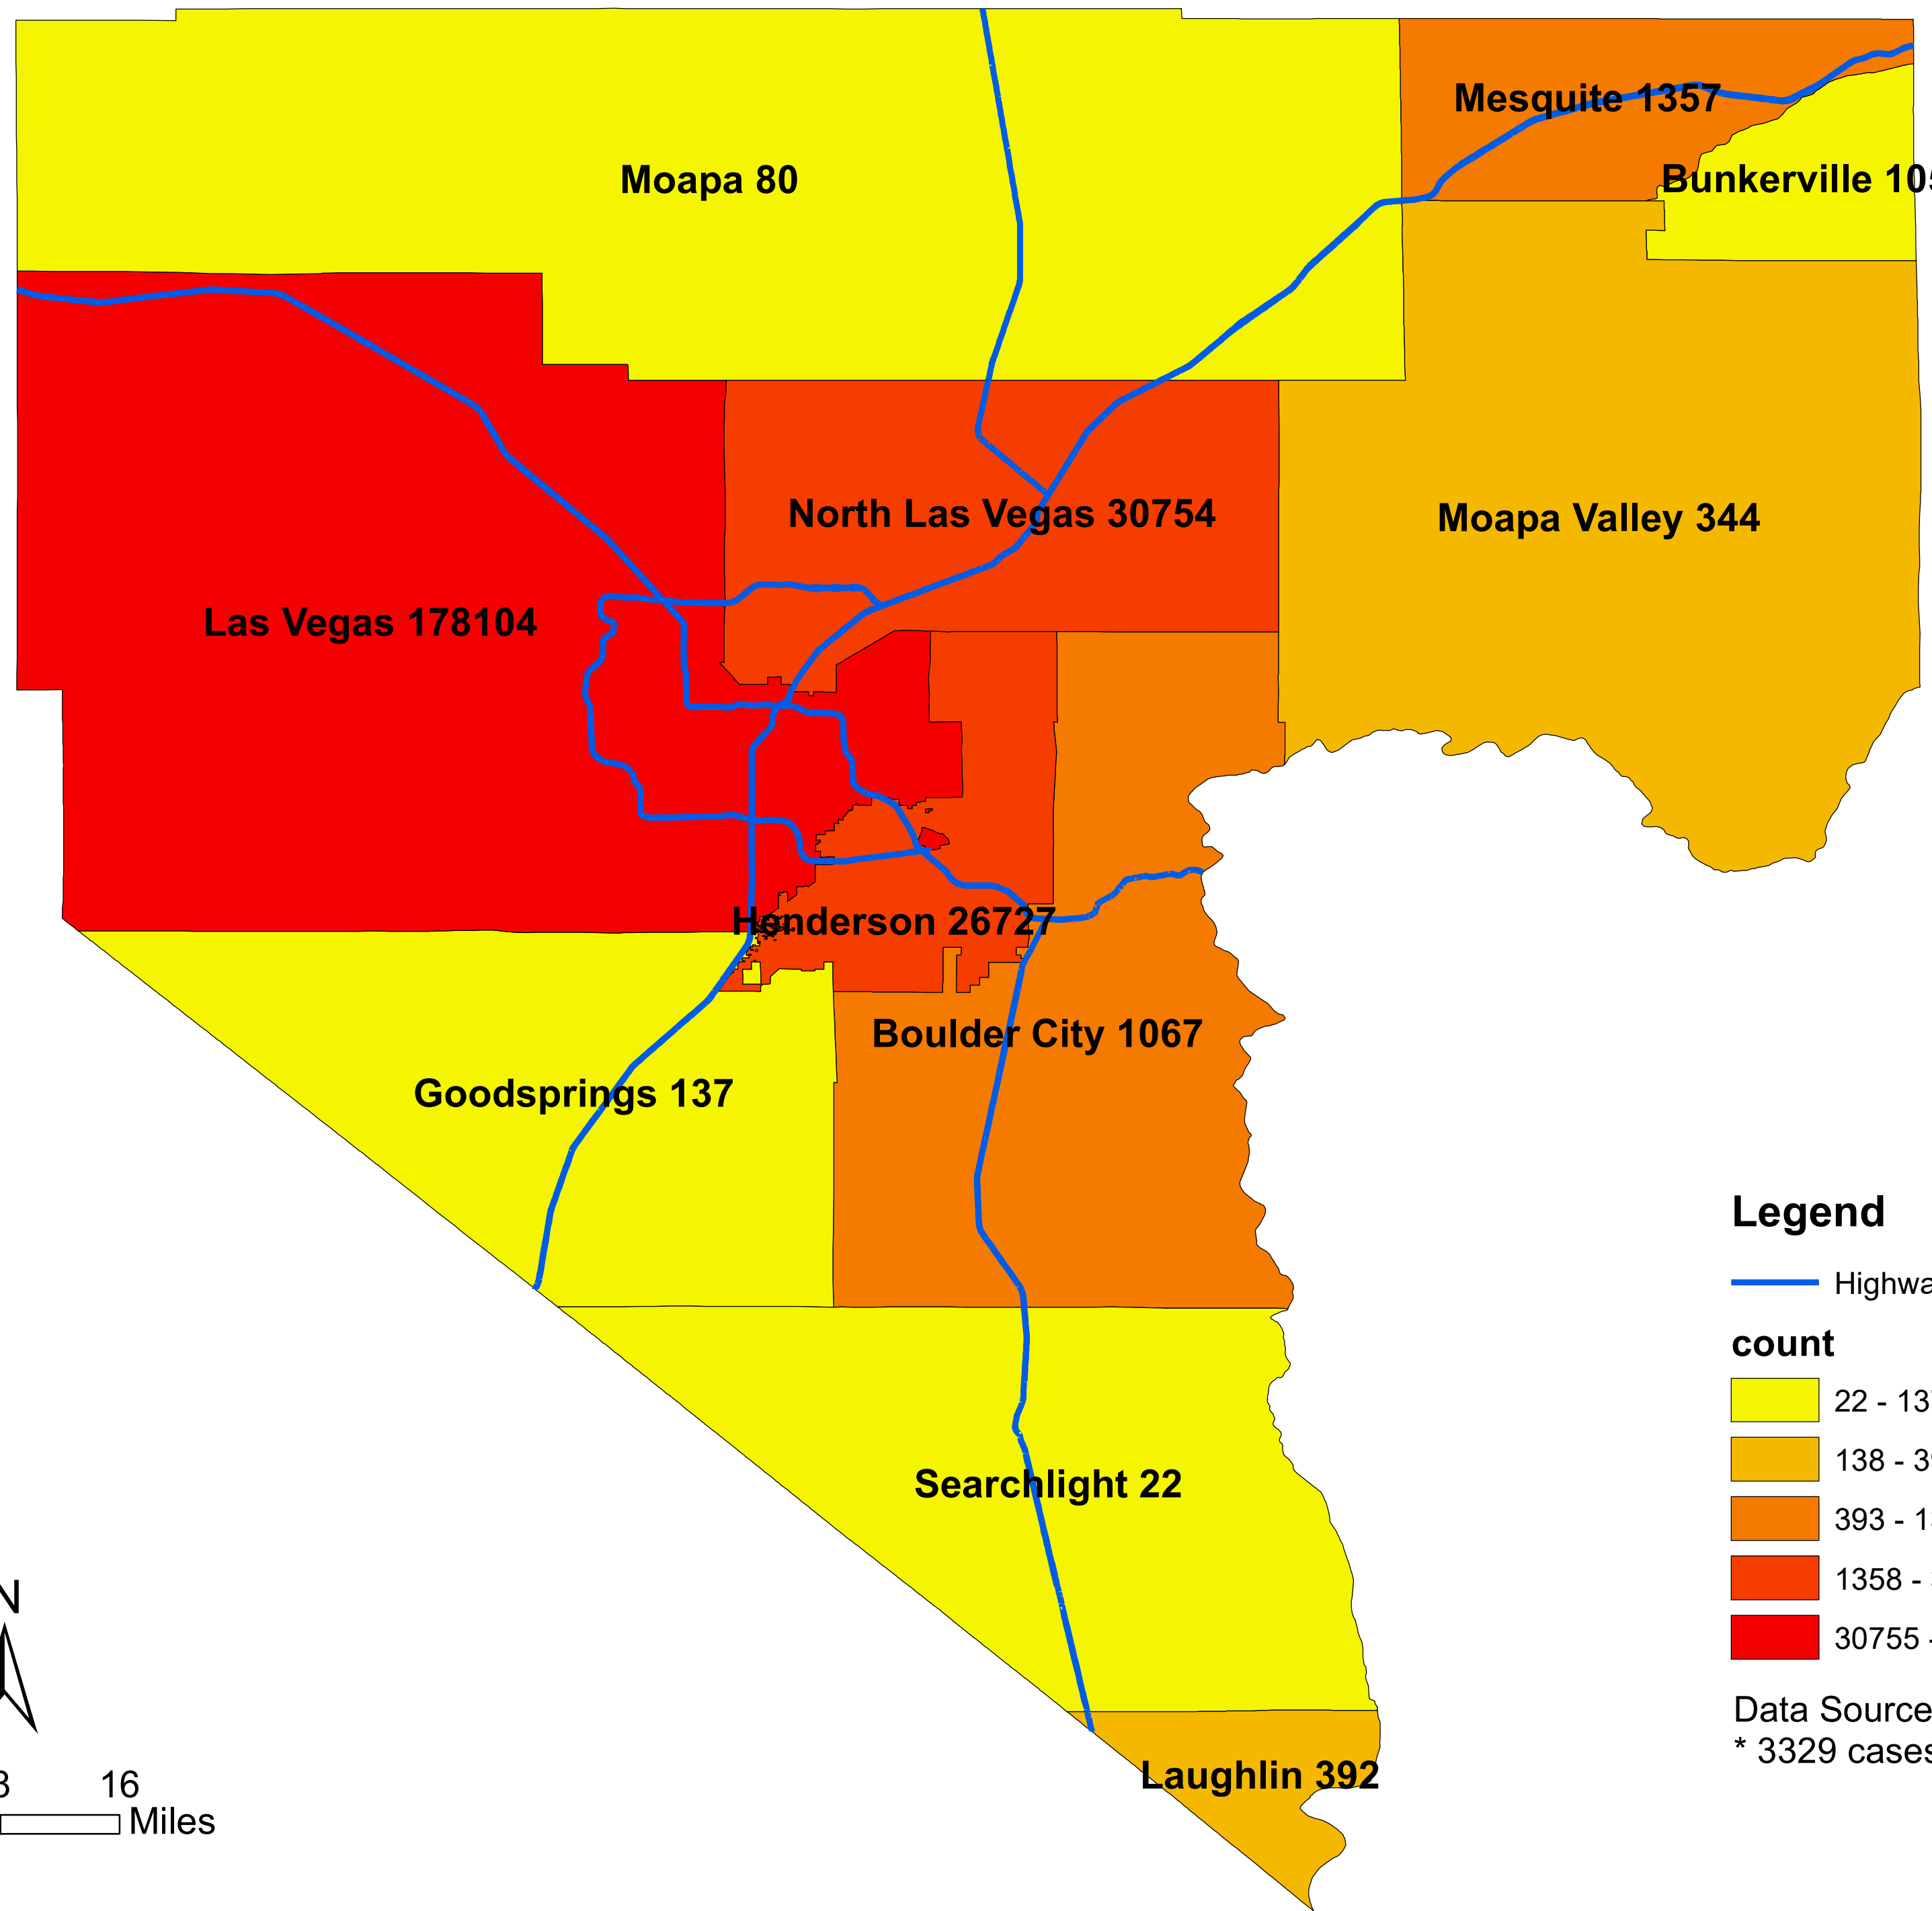

# Number of COVID-19 cases by city in Clark county (04.30.2021)

## Legend

— Highway

### count

Data Source: SNHD

\* 3329 cases without city information

0 4 8 16 Miles