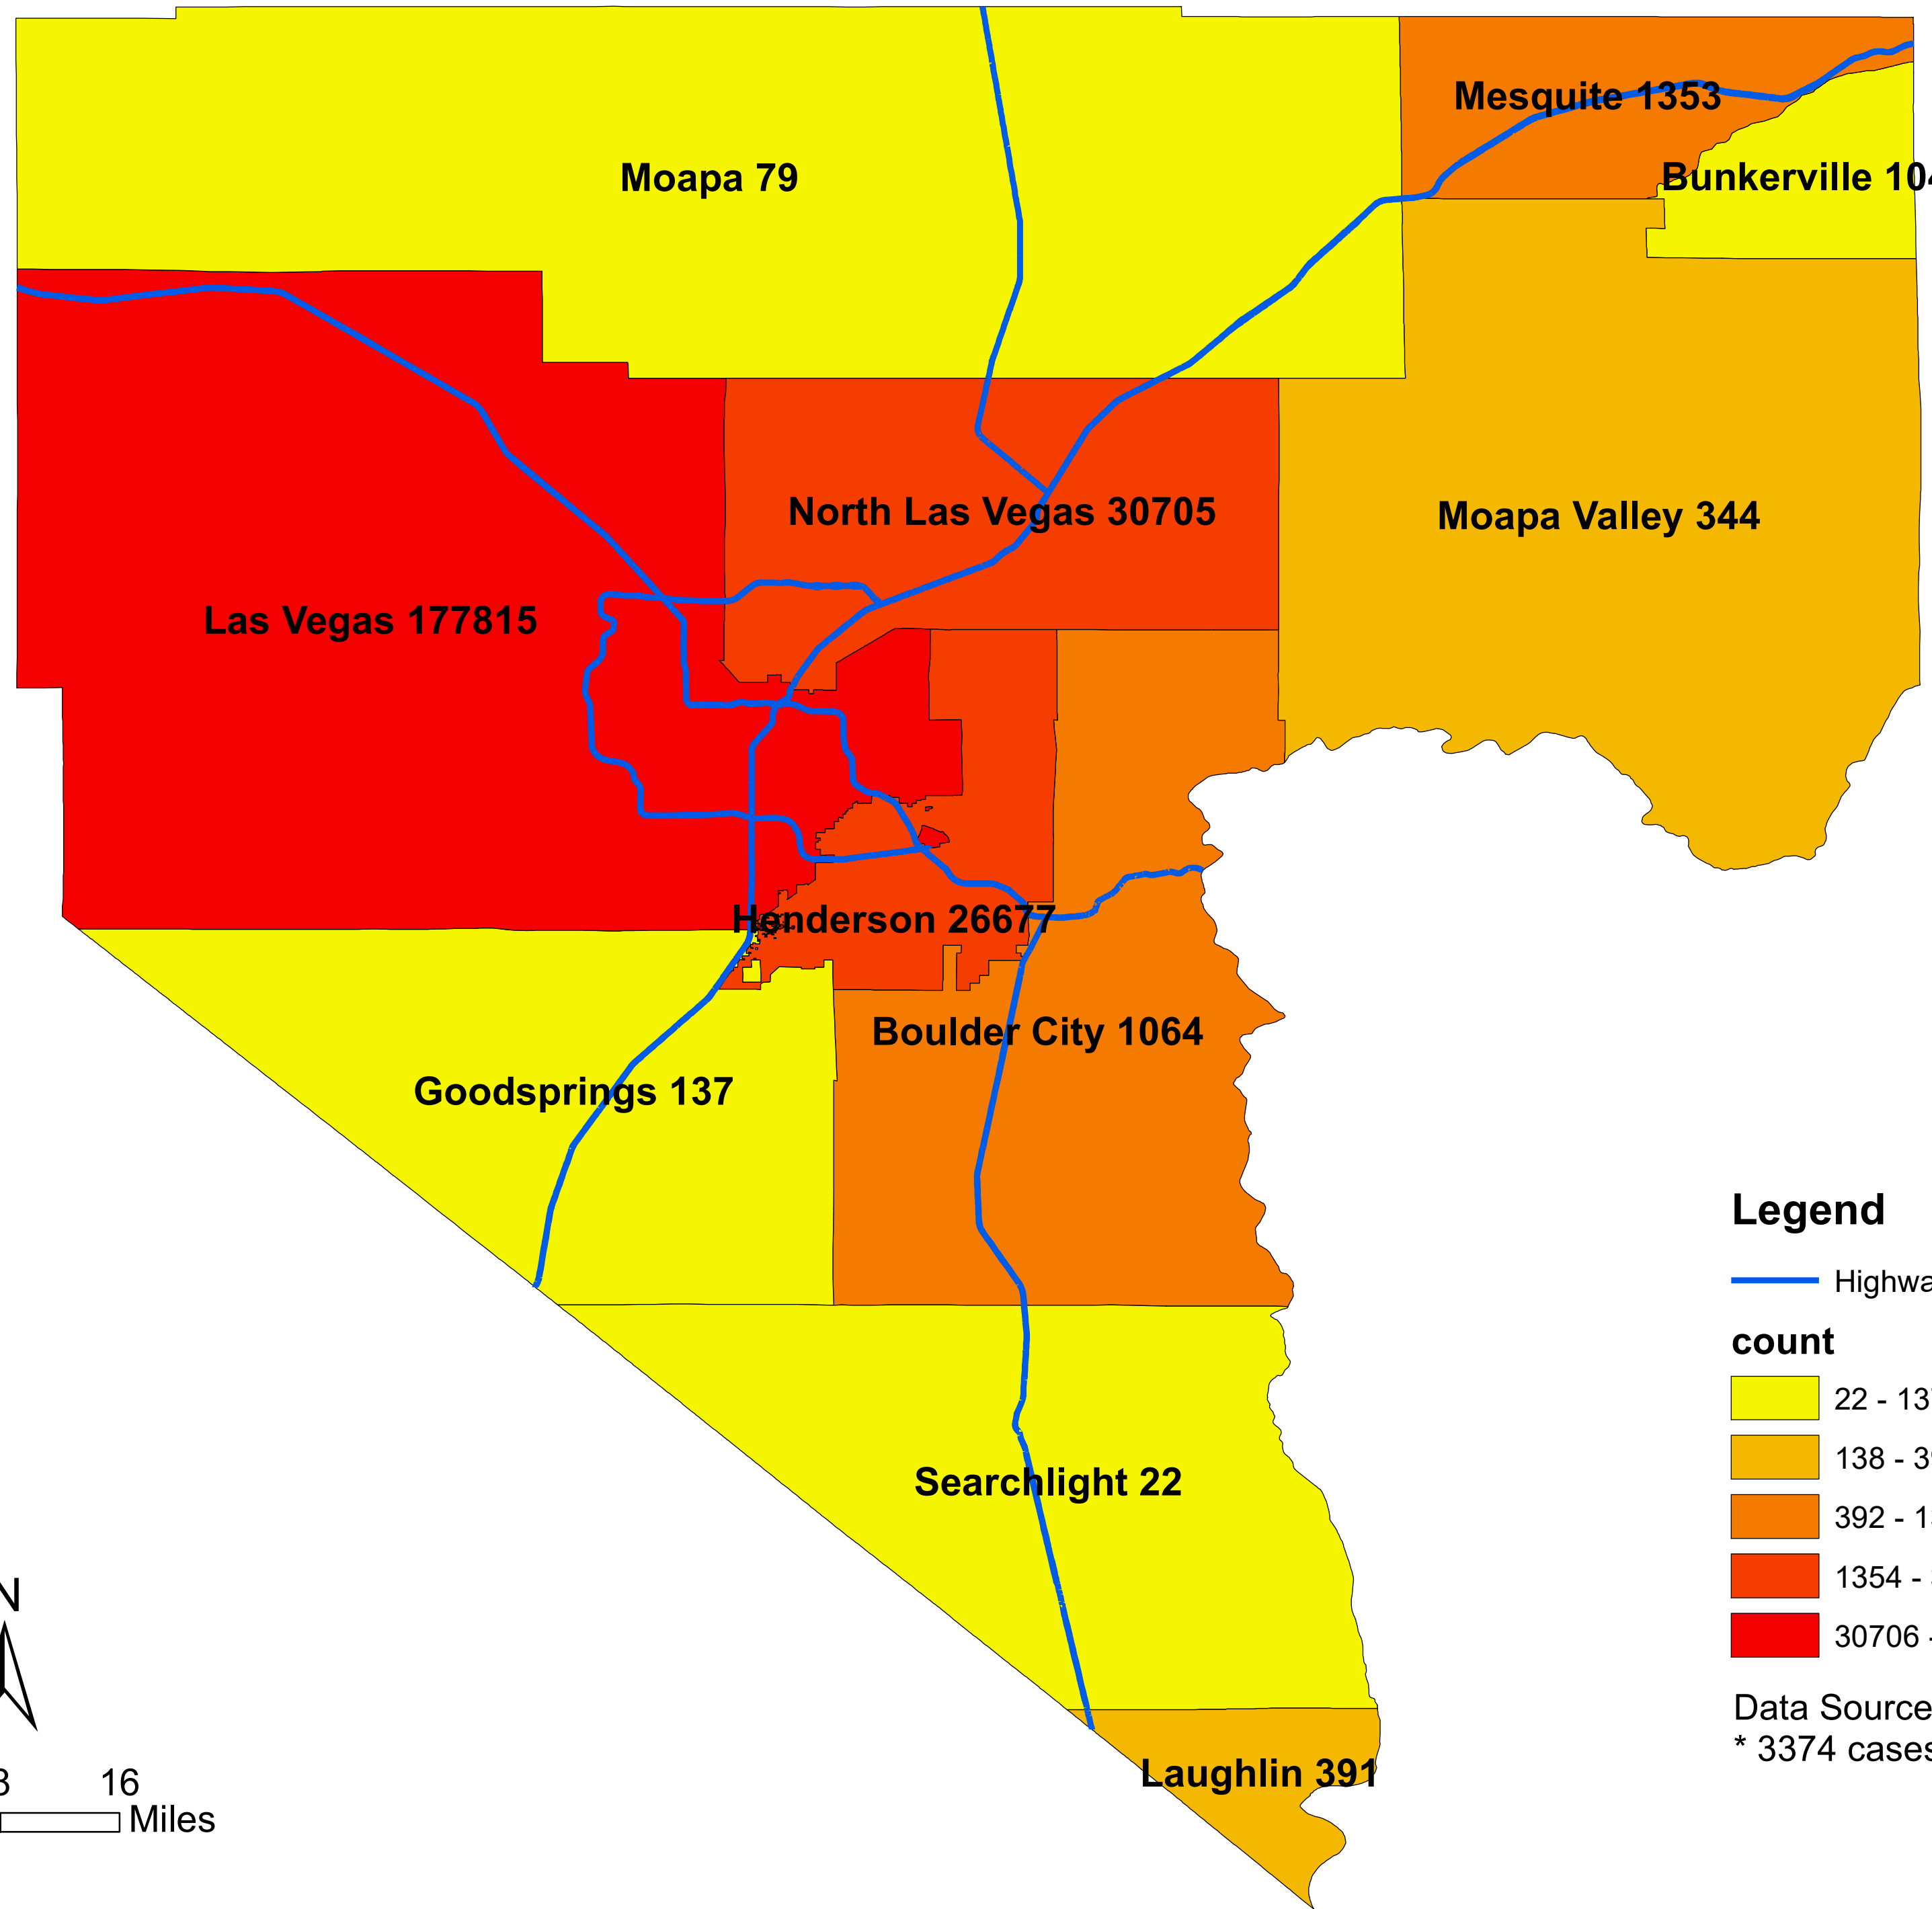

# Number of COVID-19 cases by city in Clark county (04.29.2021)

## Legend

— Highway

### count

Data Source: SNHD

\* 3374 cases without city information

0 4 8 16 Miles