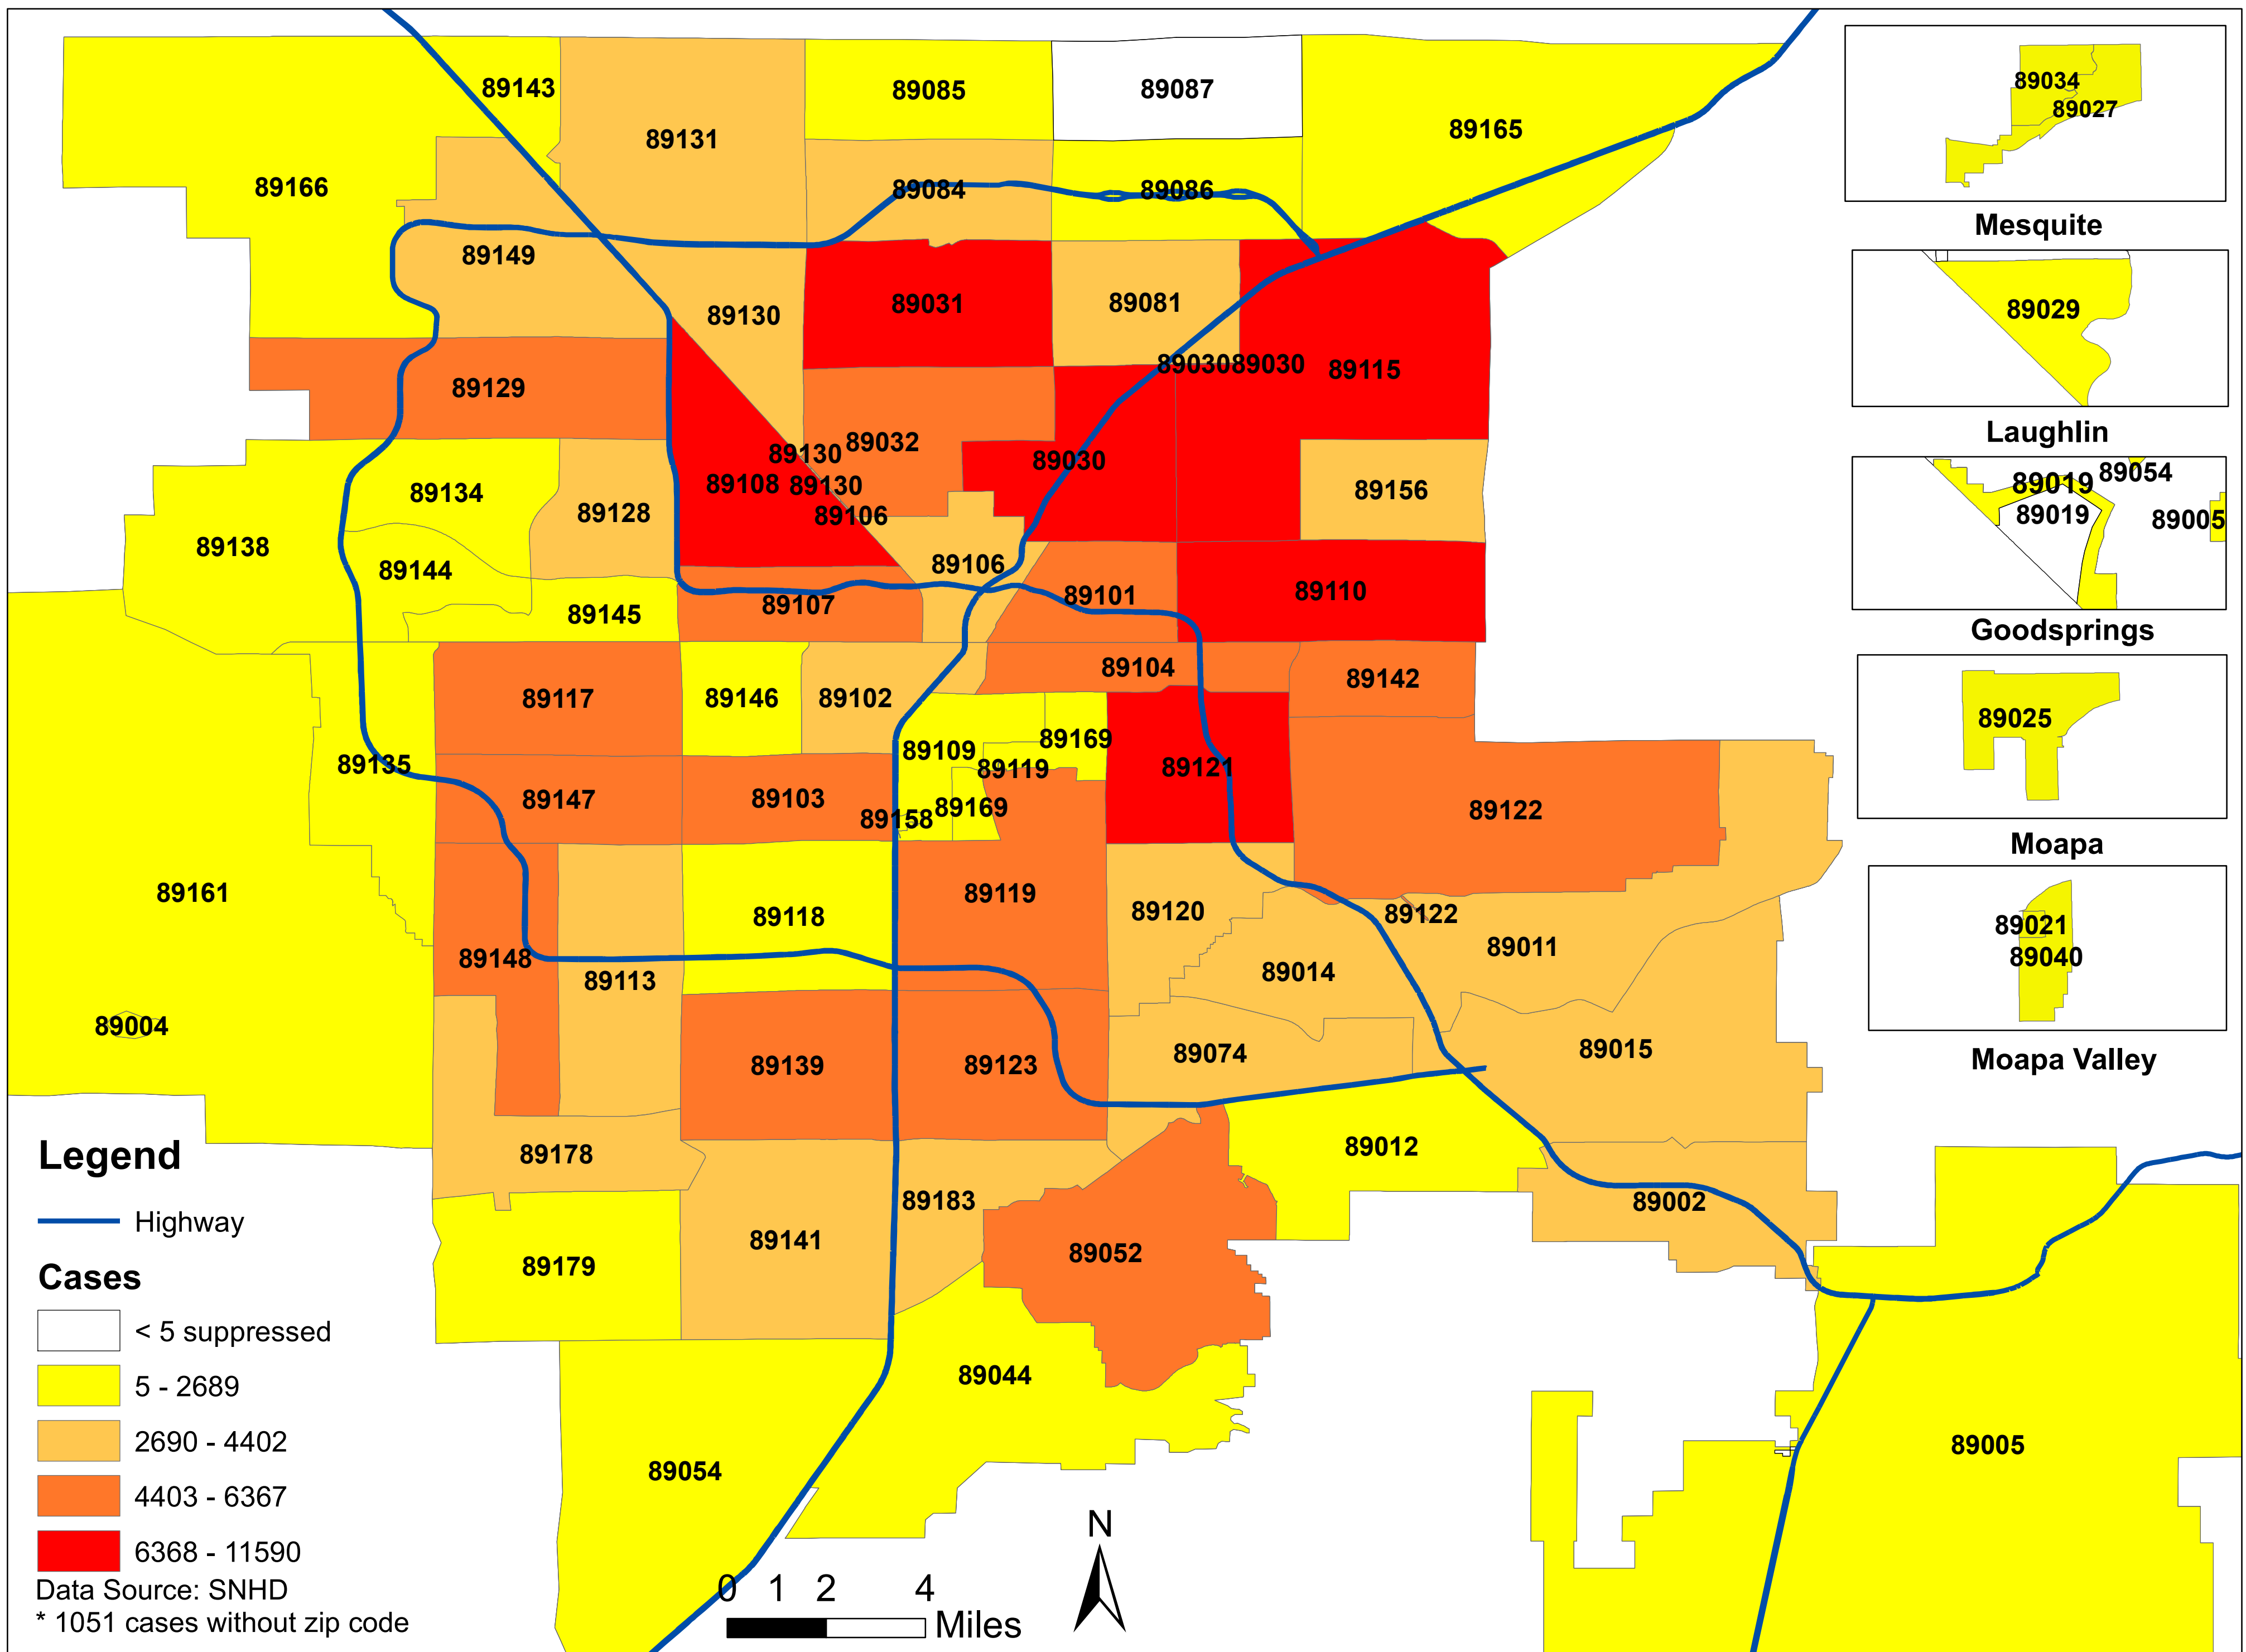

# Number of COVID-19 cases by zip code in Clark county (04.28.2021)

**Note: More than 5 cases reported from 89124**