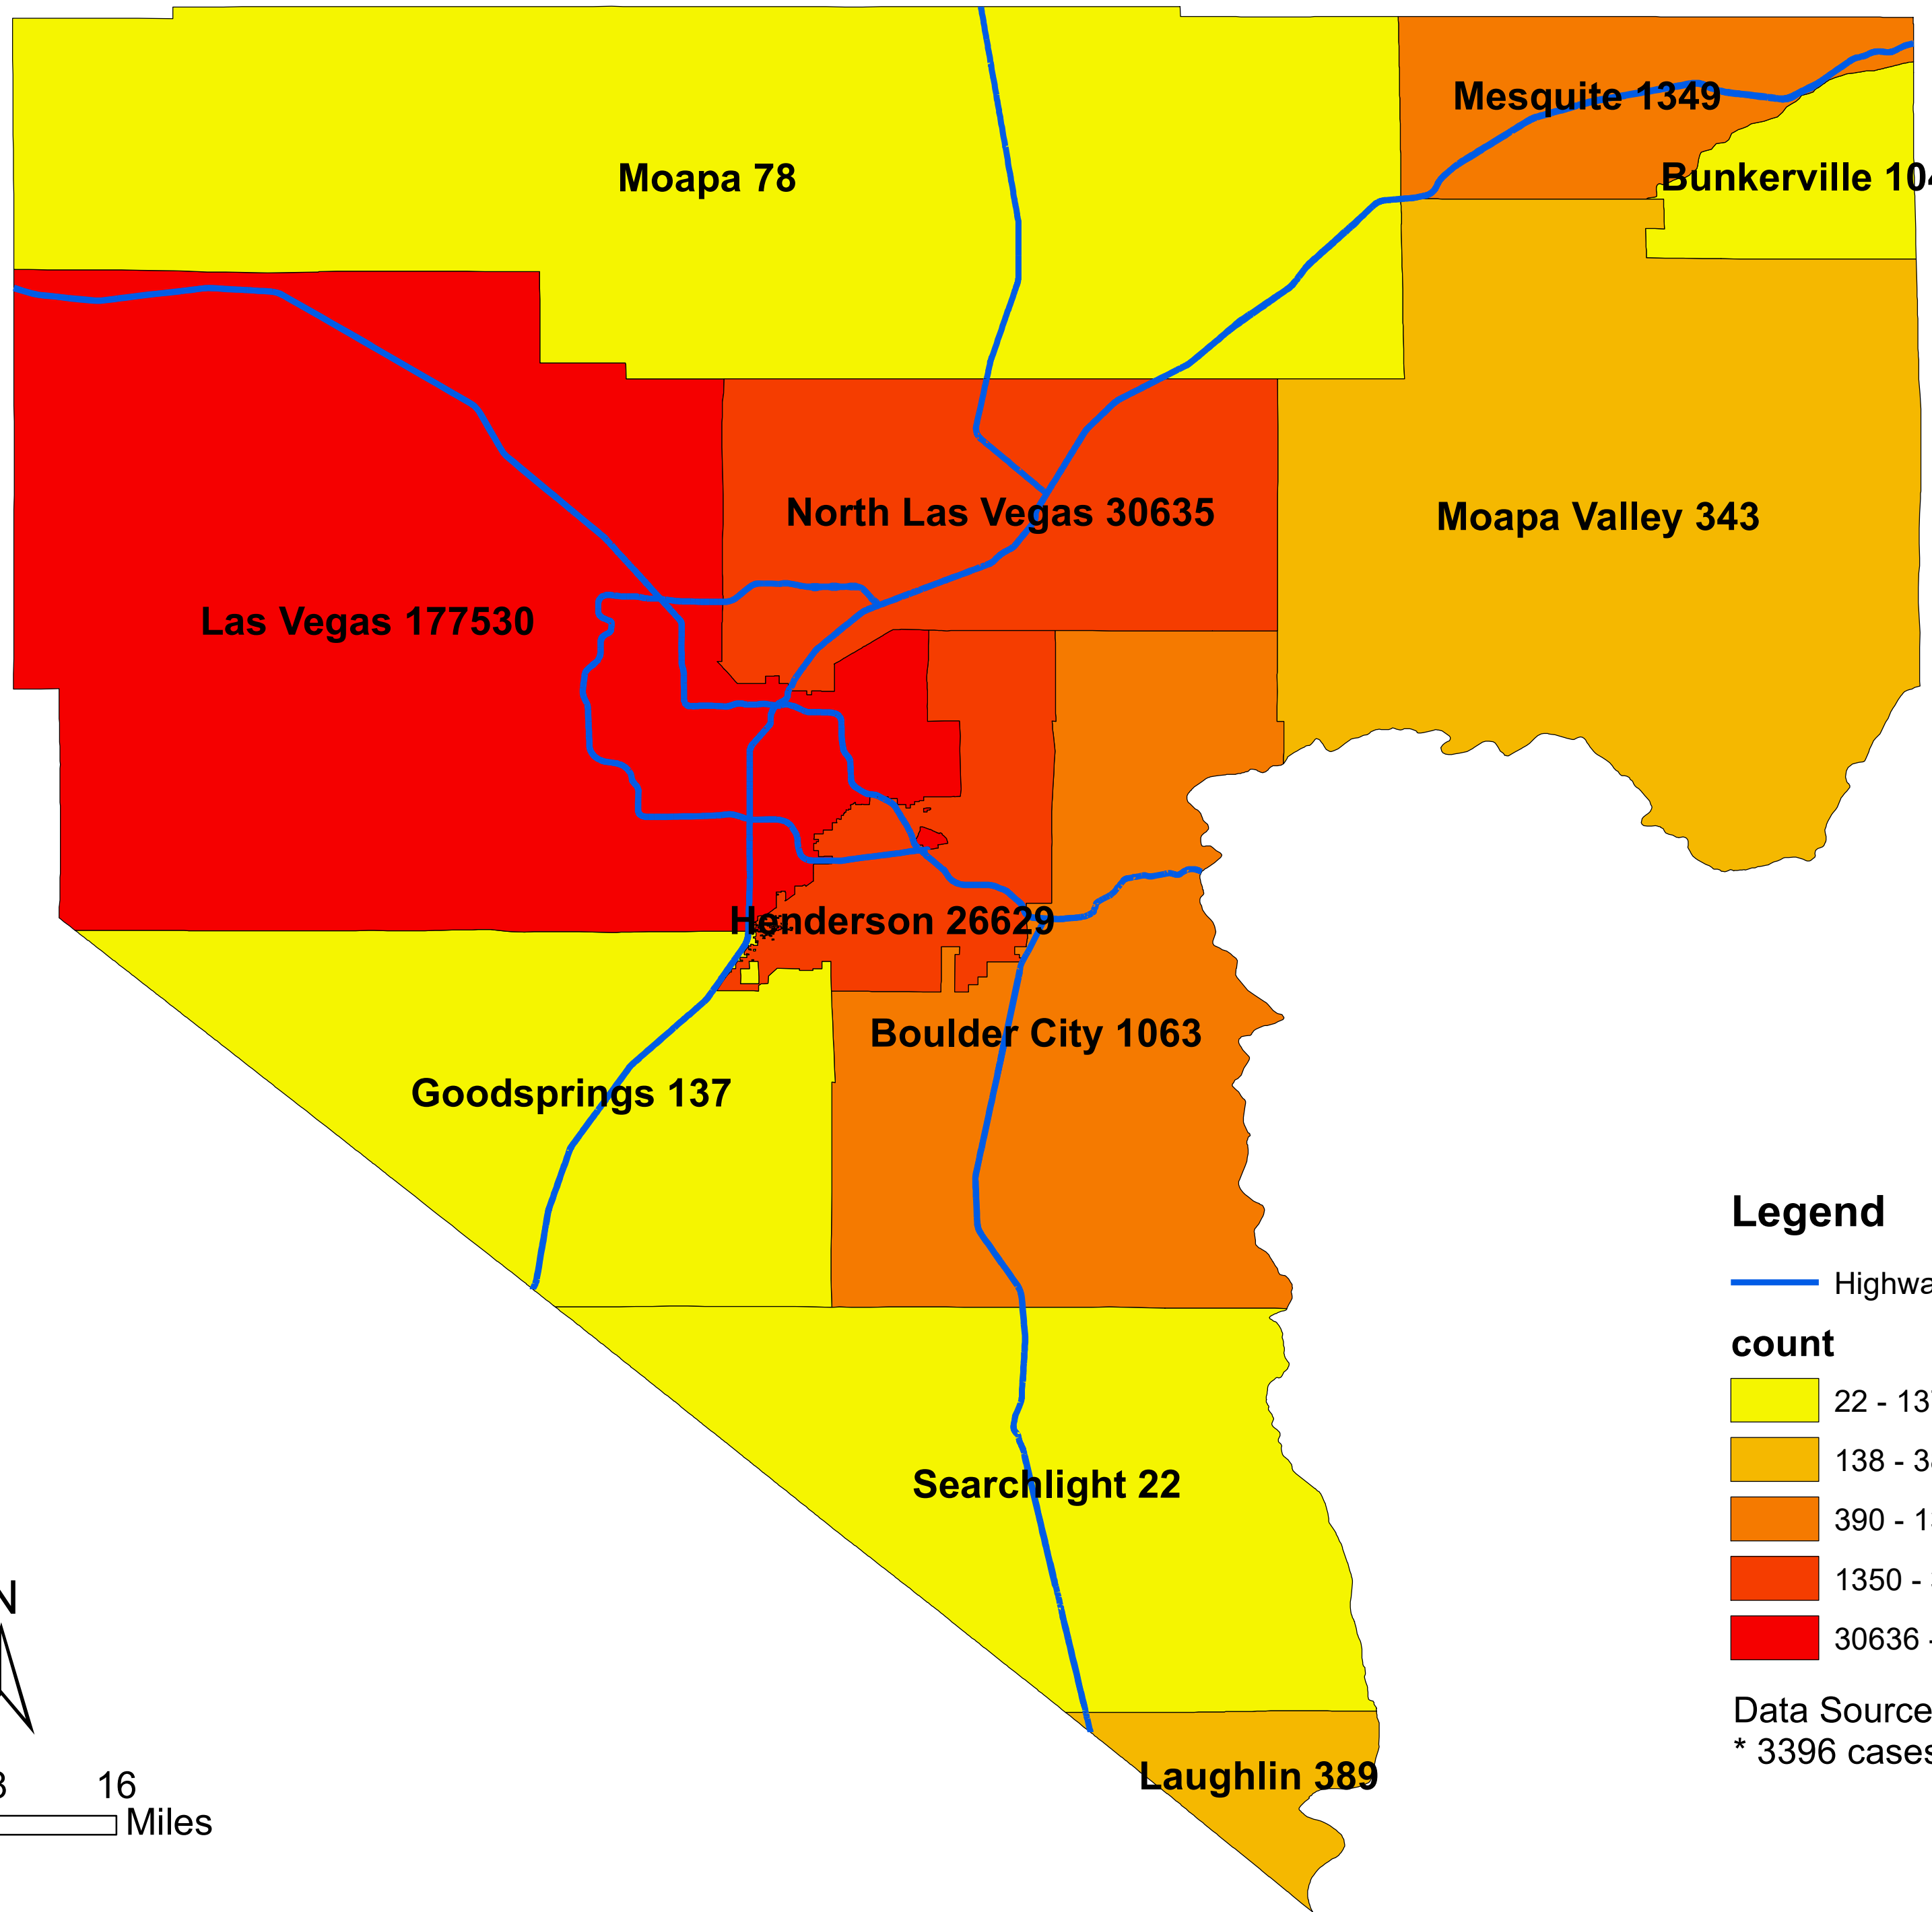

Number of COVID-19 cases by city in Clark county (04.28.2021)

Legend

— Highway

count

Data Source: SNHD

* 3396 cases without city information

0 4 8 16 Miles