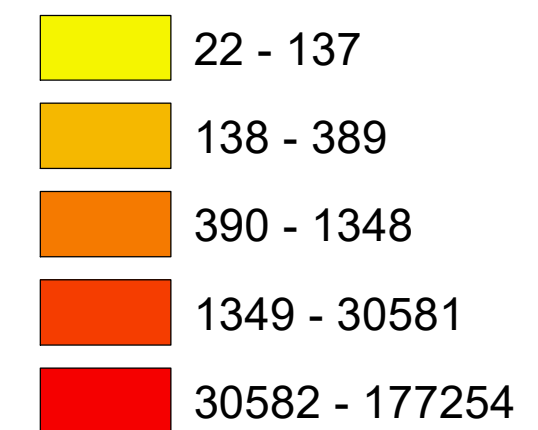

Number of COVID-19 cases by city in Clark county (04.27.2021)

Legend

— Highway

count

Data Source: SNHD

* 3402 cases without city information

0 4 8 16 Miles