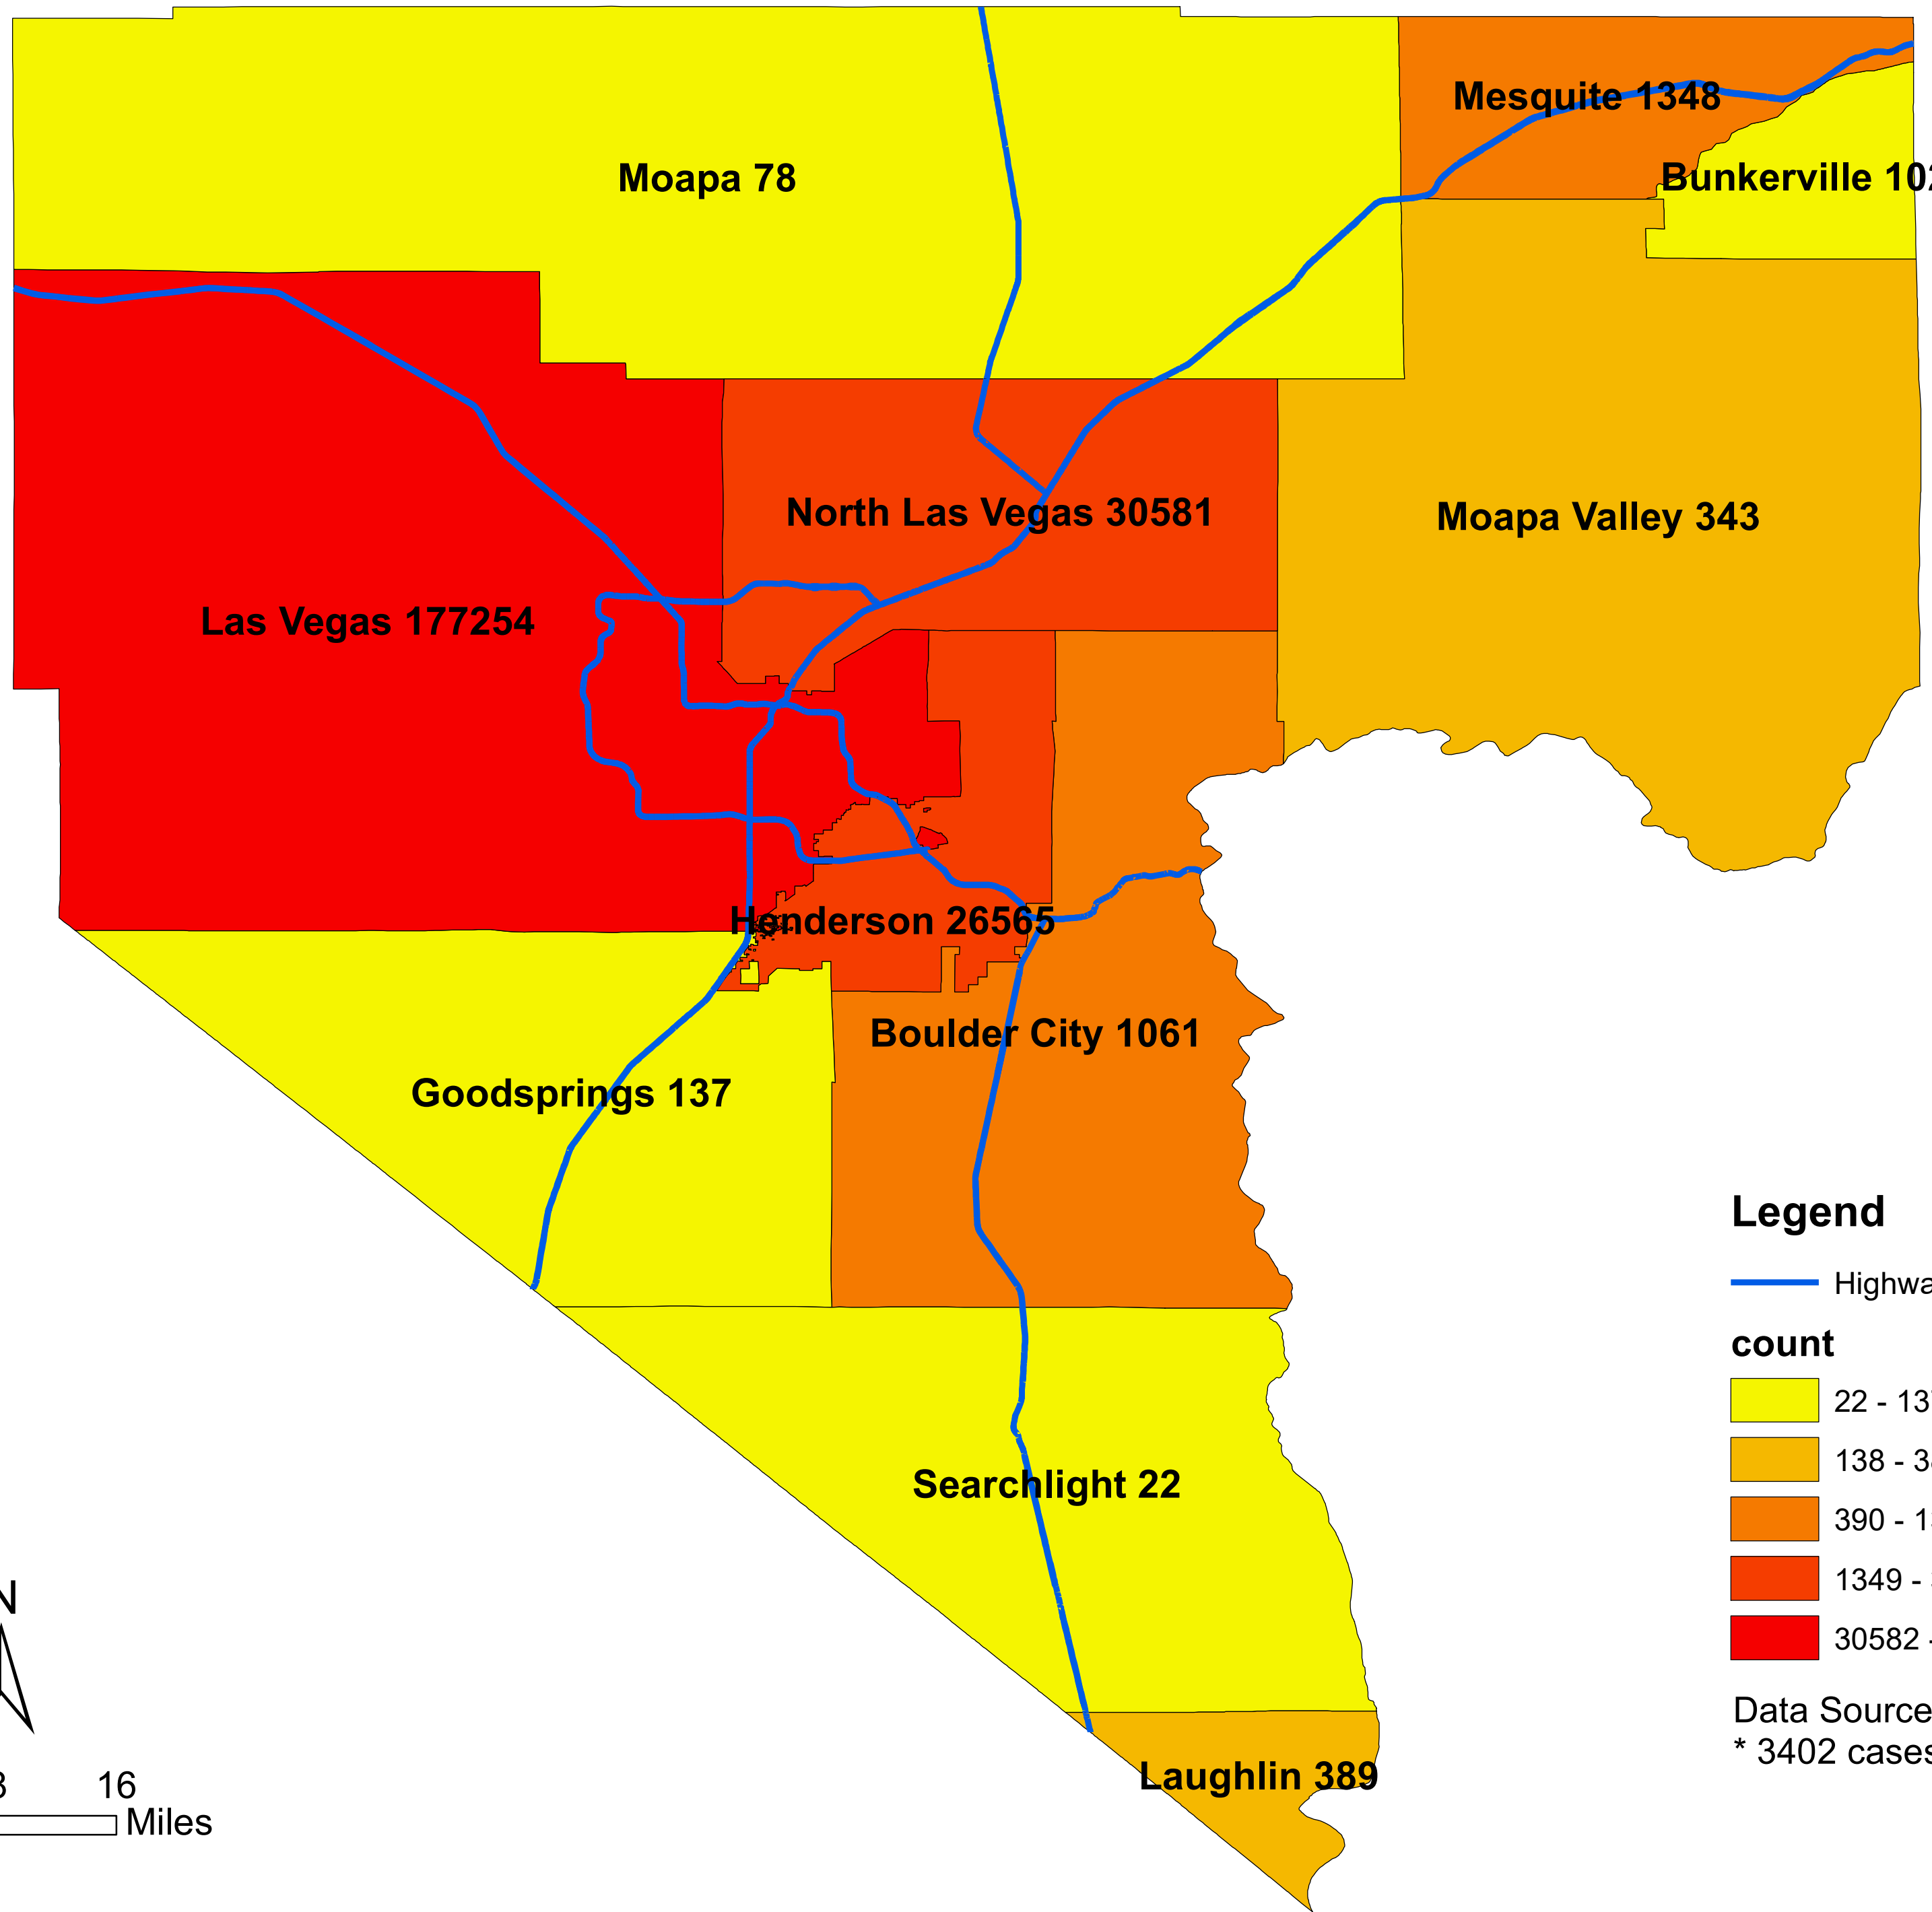

Number of COVID-19 cases by city in Clark county (04.27.2021)

Legend

— Highway

count

Data Source: SNHD

* 3402 cases without city information

0 4 8 16 Miles