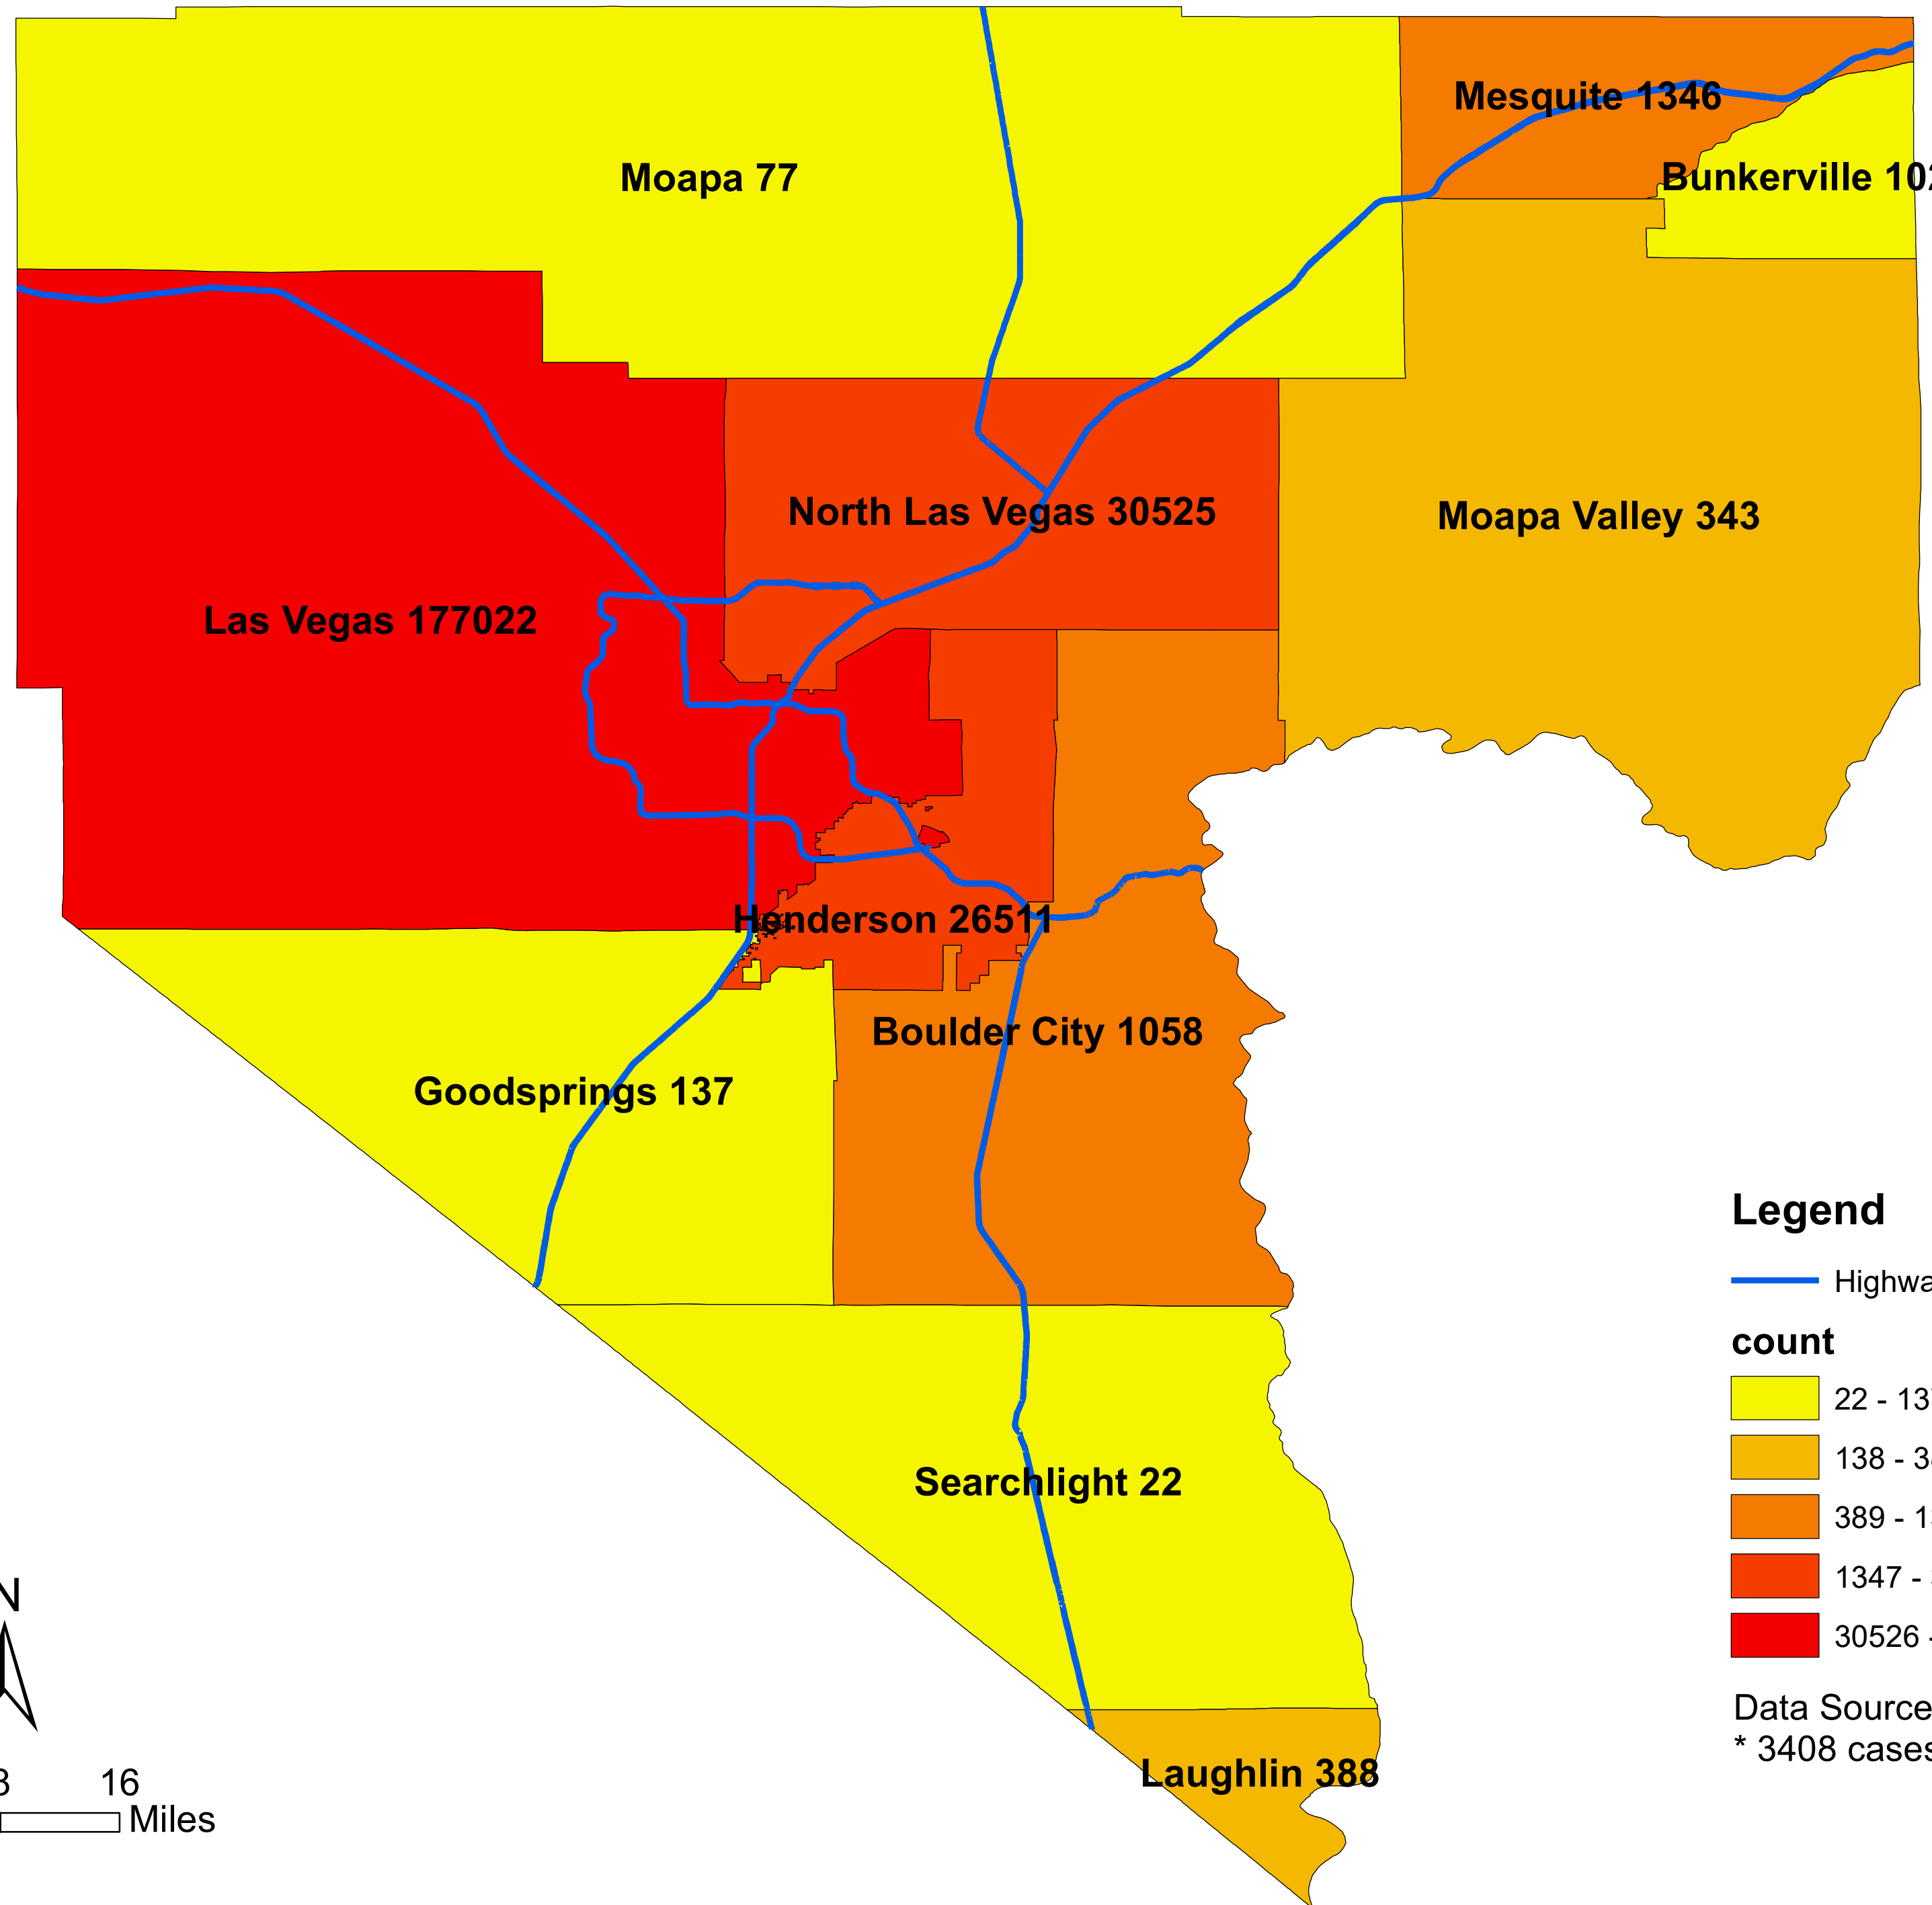

# Number of COVID-19 cases by city in Clark county (04.26.2021)

## Legend

— Highway

### count

- 22 - 137
- 138 - 388
- 389 - 1346
- 1347 - 30525
- 30526 - 177022

Data Source: SNHD

\* 3408 cases without city information

0 4 8 16 Miles