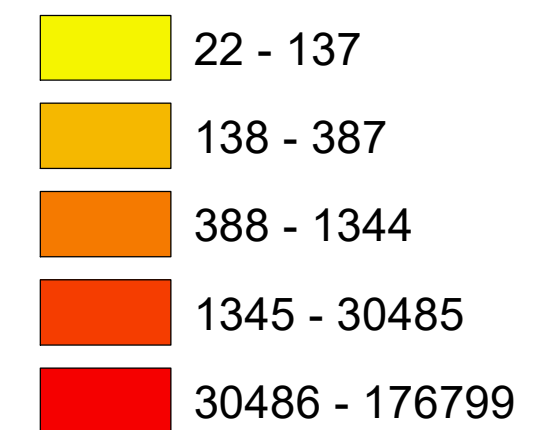

Number of COVID-19 cases by city in Clark county (04.25.2021)

Legend

— Highway

count

Data Source: SNHD

* 3426 cases without city information

0 4 8 16 Miles