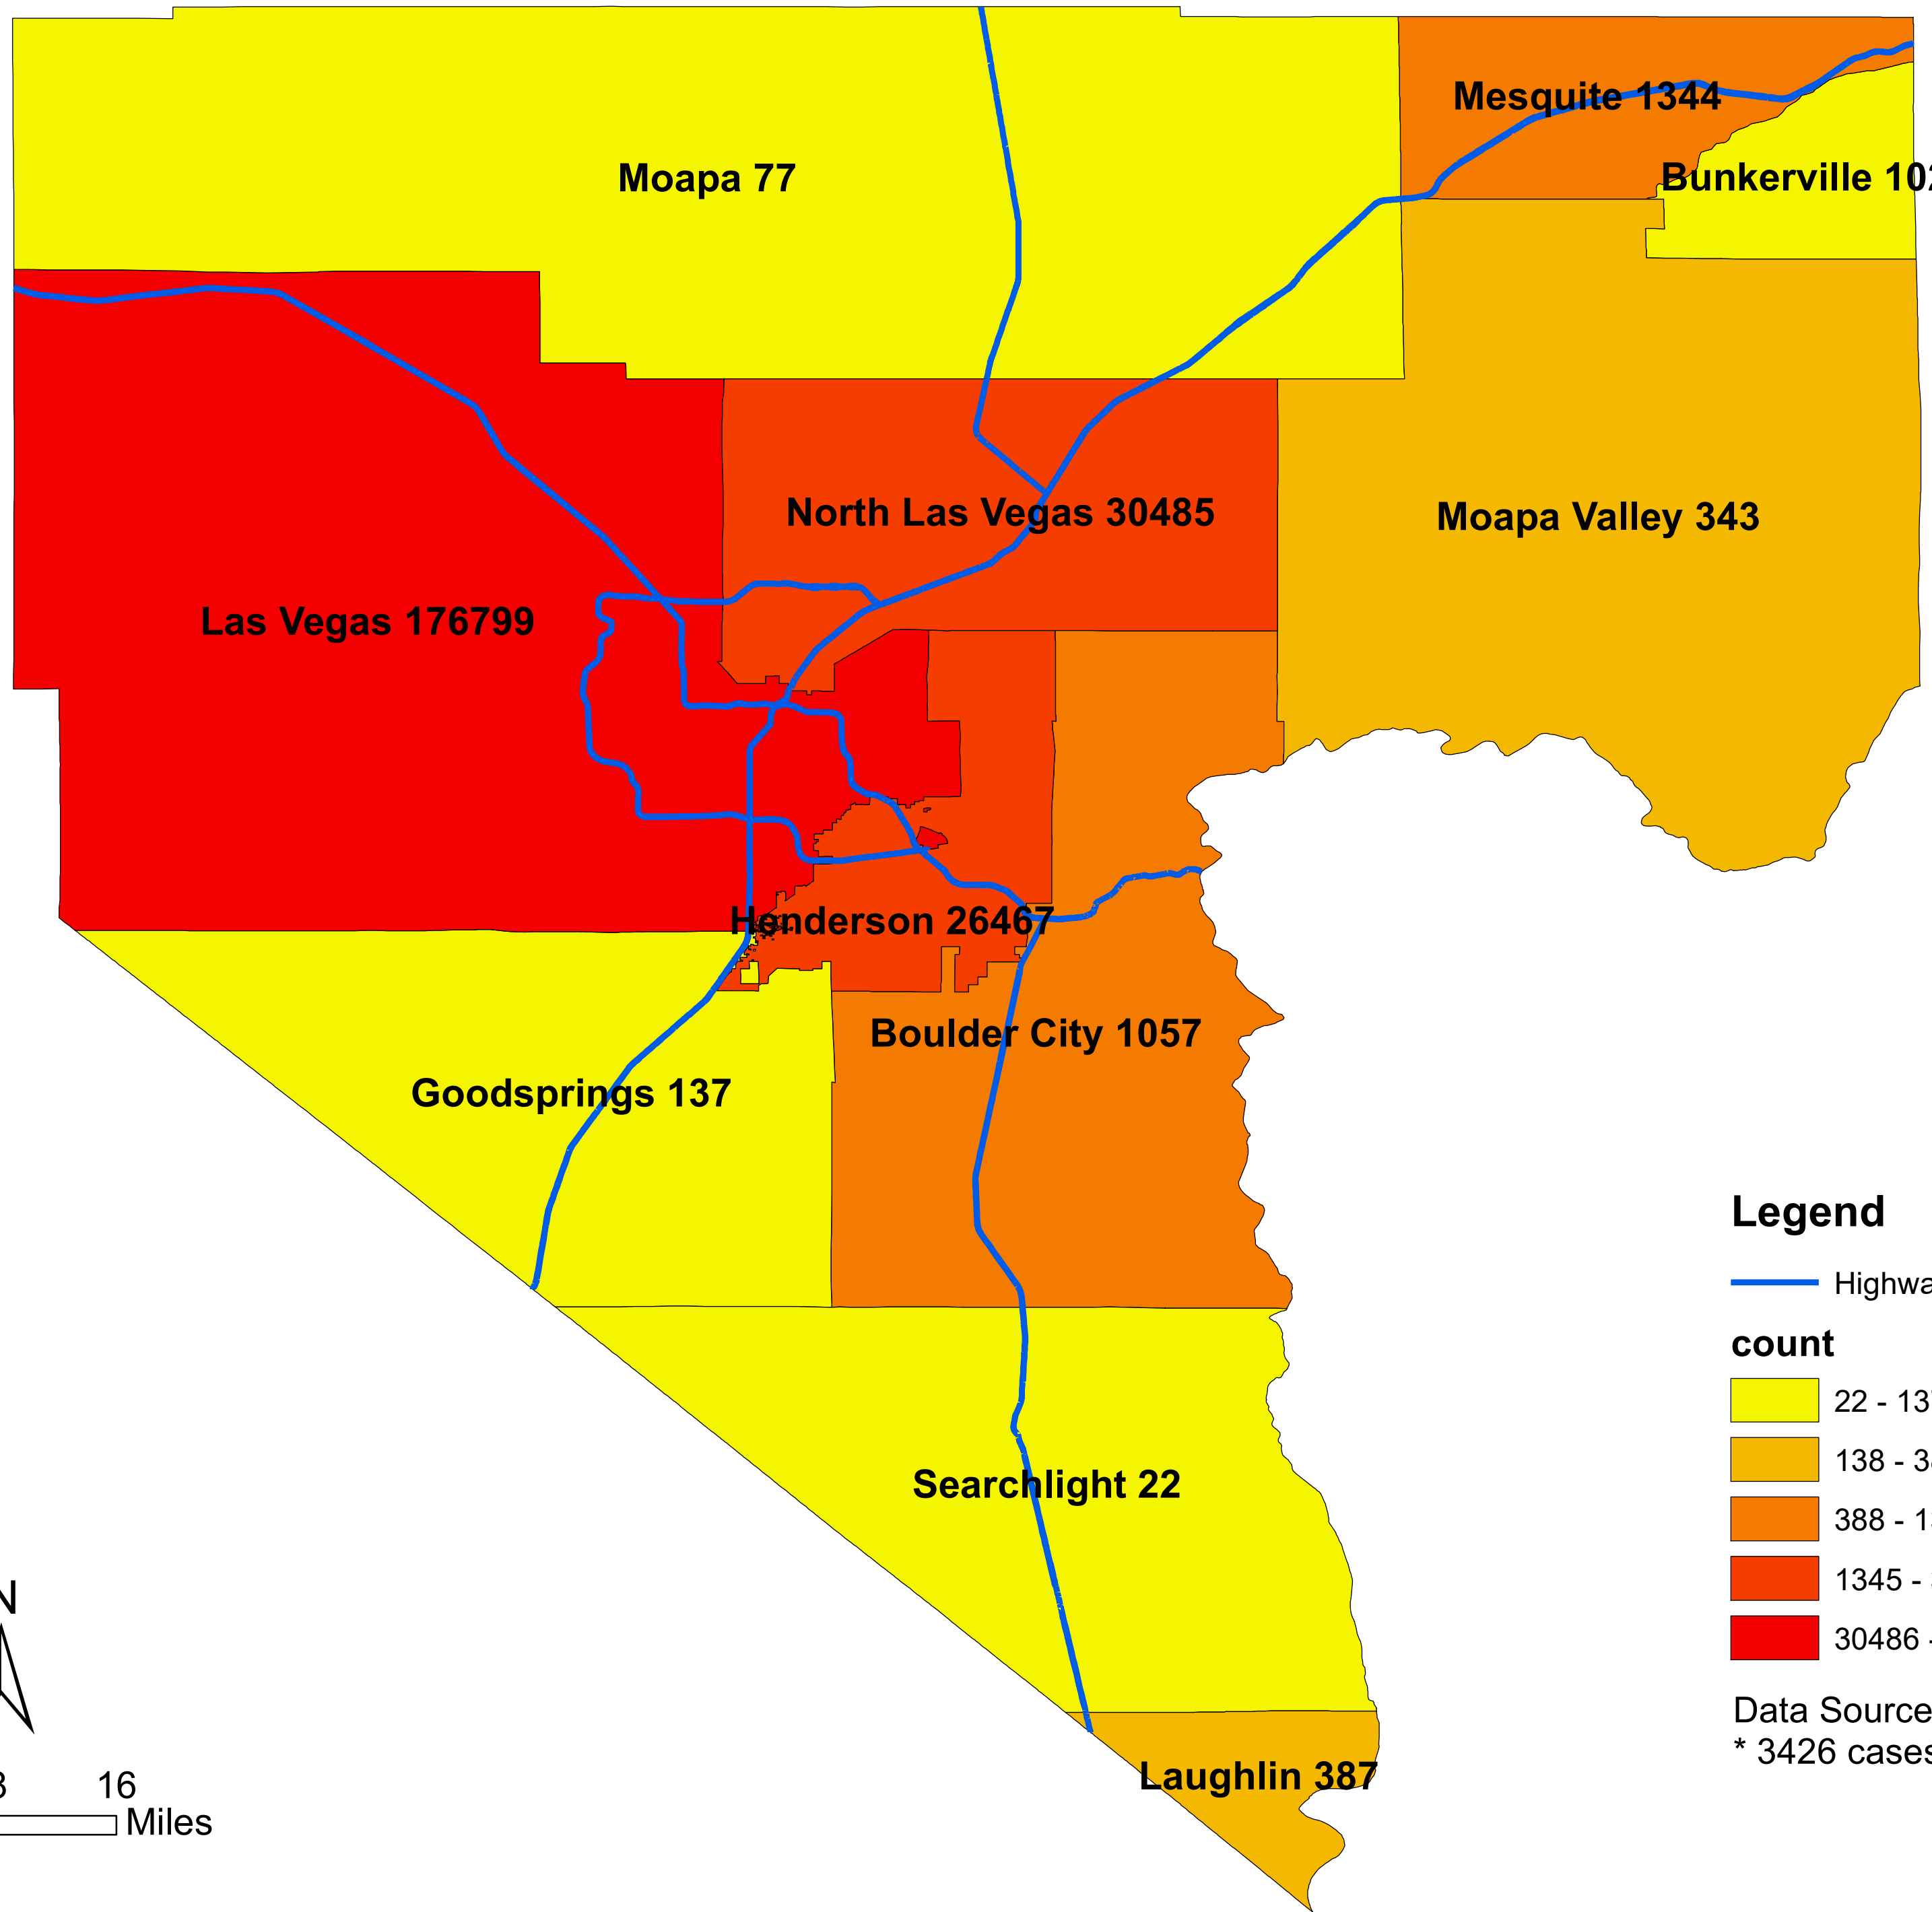

Number of COVID-19 cases by city in Clark county (04.25.2021)

Legend

— Highway

count

Data Source: SNHD

* 3426 cases without city information

0 4 8 16 Miles