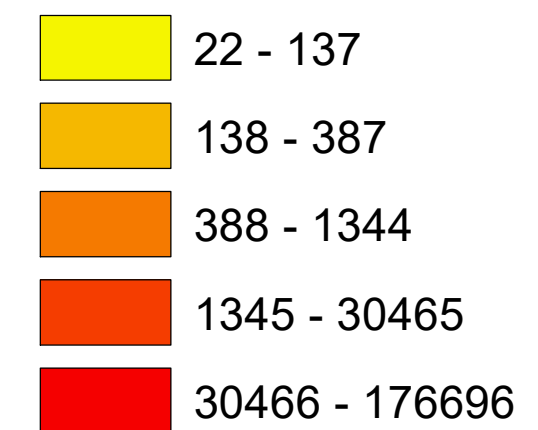

Number of COVID-19 cases by city in Clark county (04.24.2021)

Legend

— Highway

count

Data Source: SNHD

* 3434 cases without city information

0 4 8 16 Miles