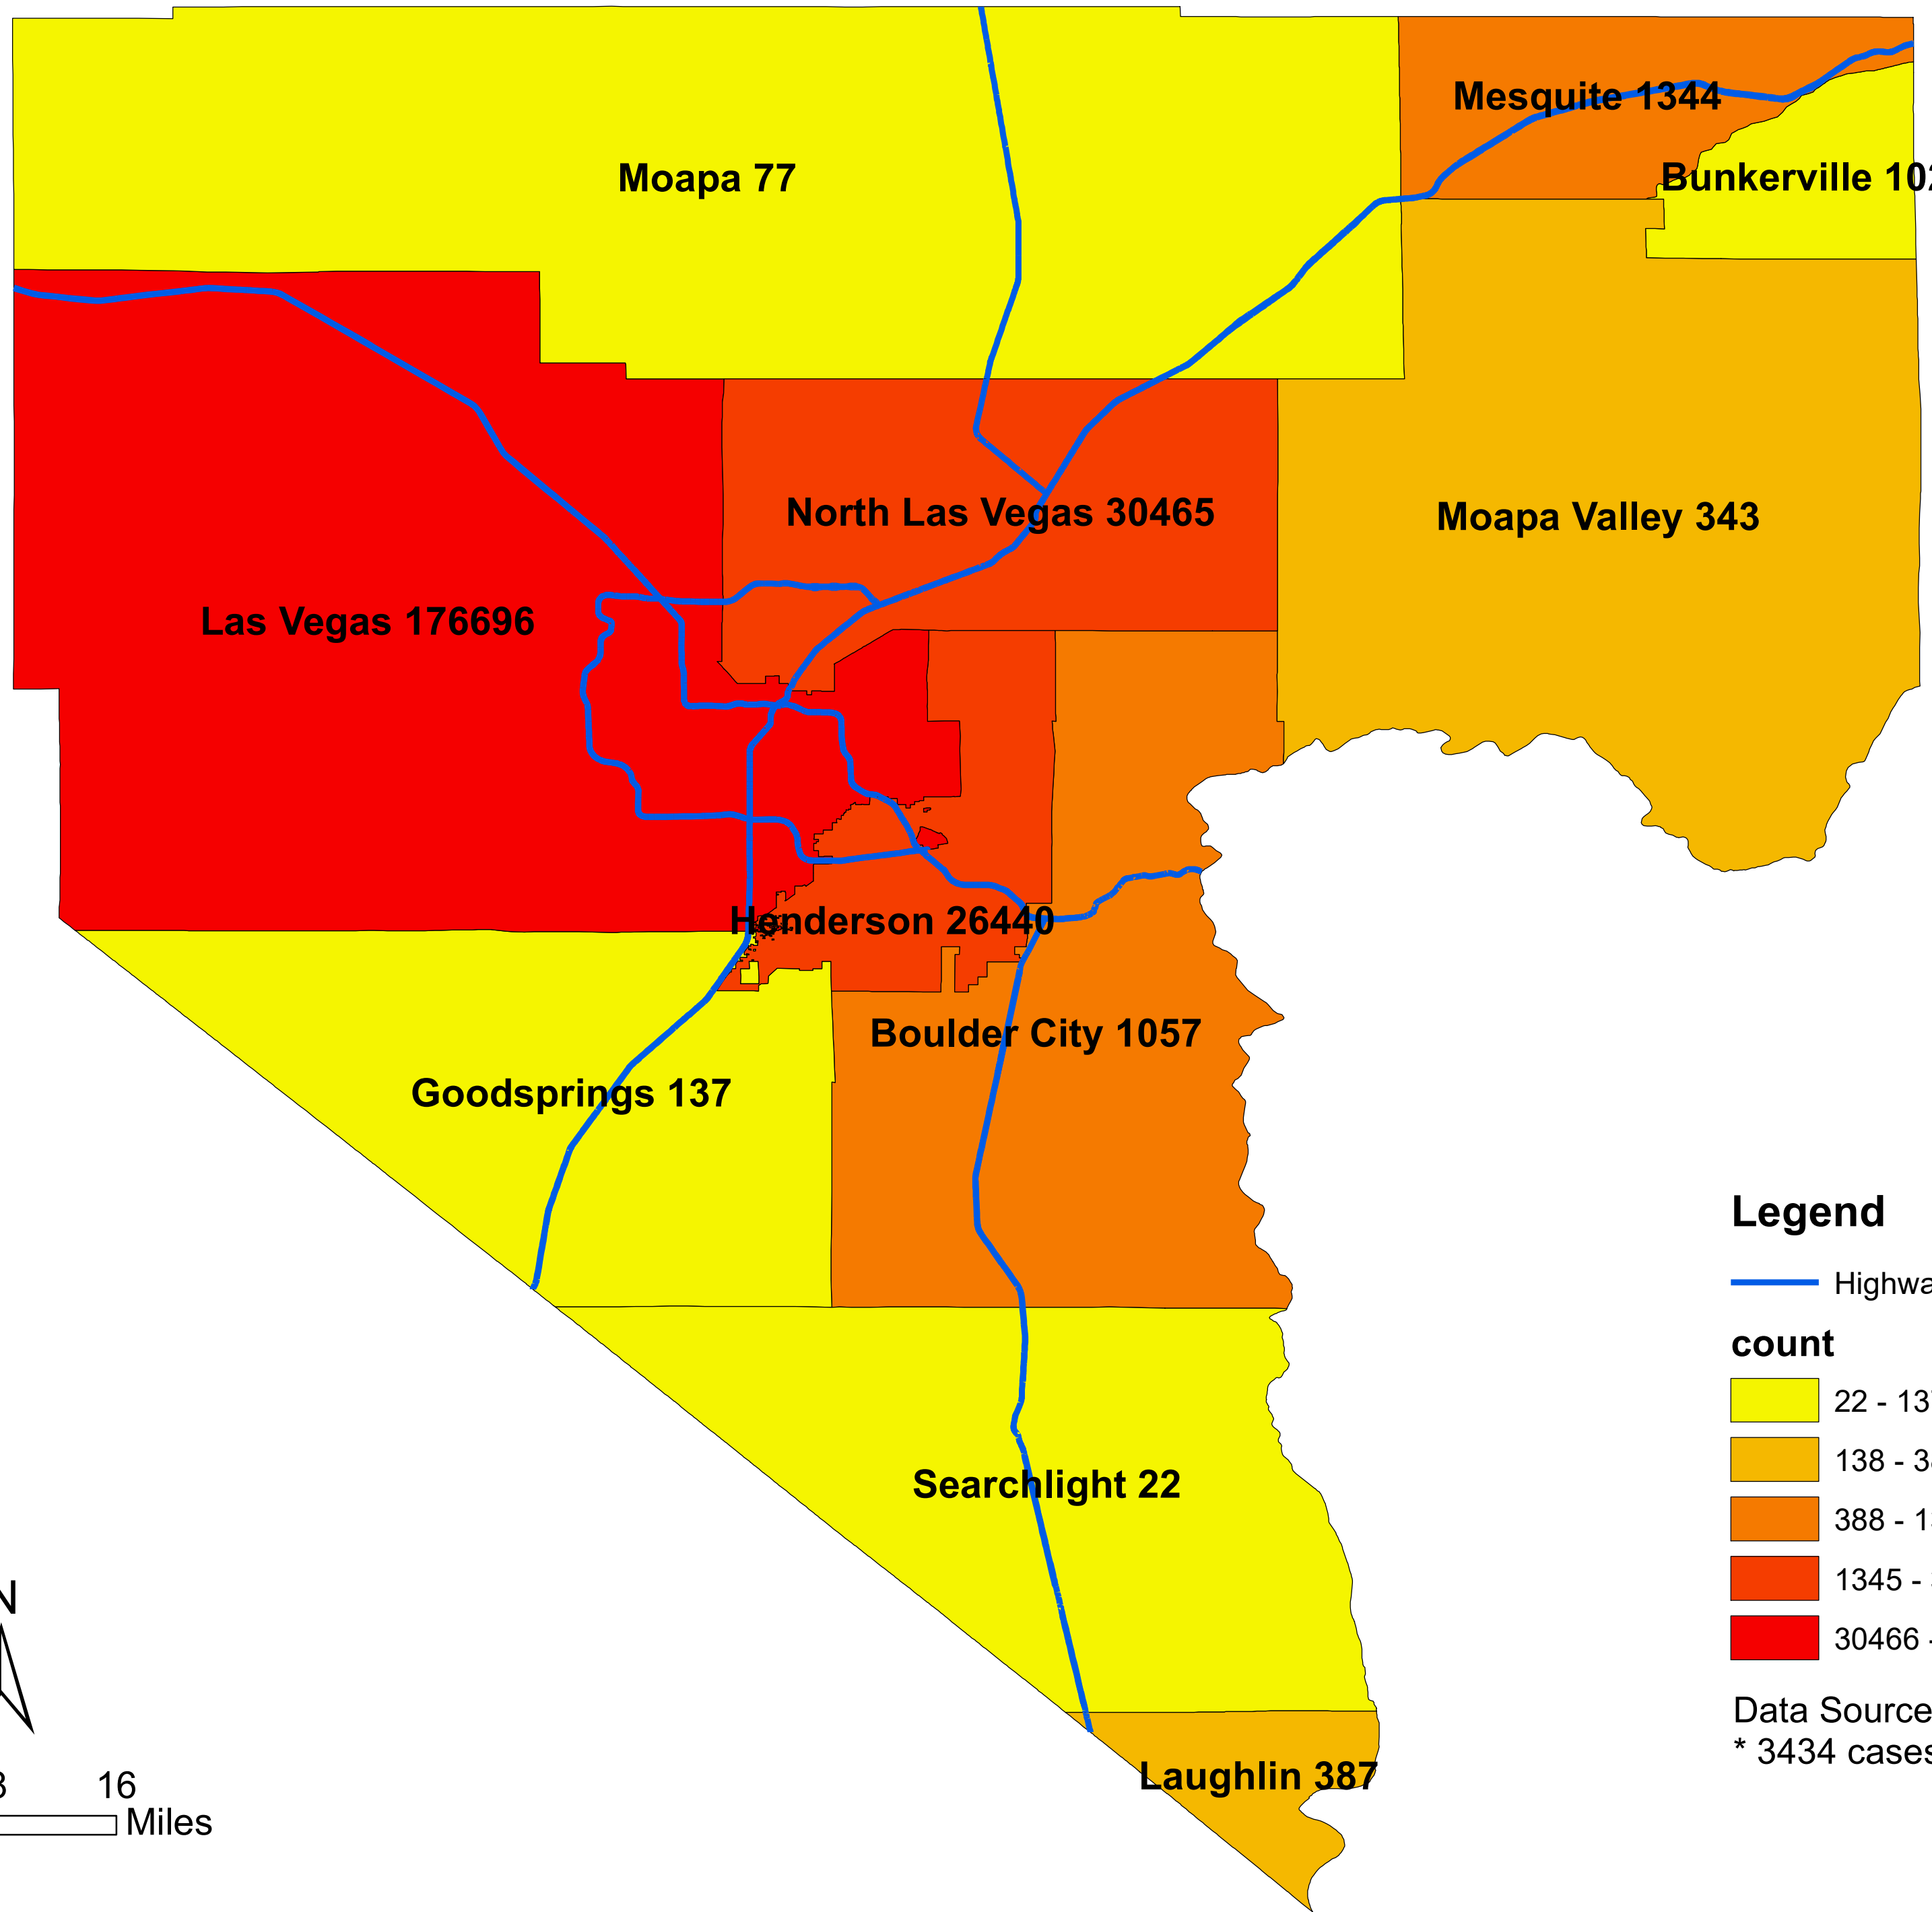

Number of COVID-19 cases by city in Clark county (04.24.2021)

Legend

— Highway

count

Data Source: SNHD

* 3434 cases without city information

0 4 8 16 Miles