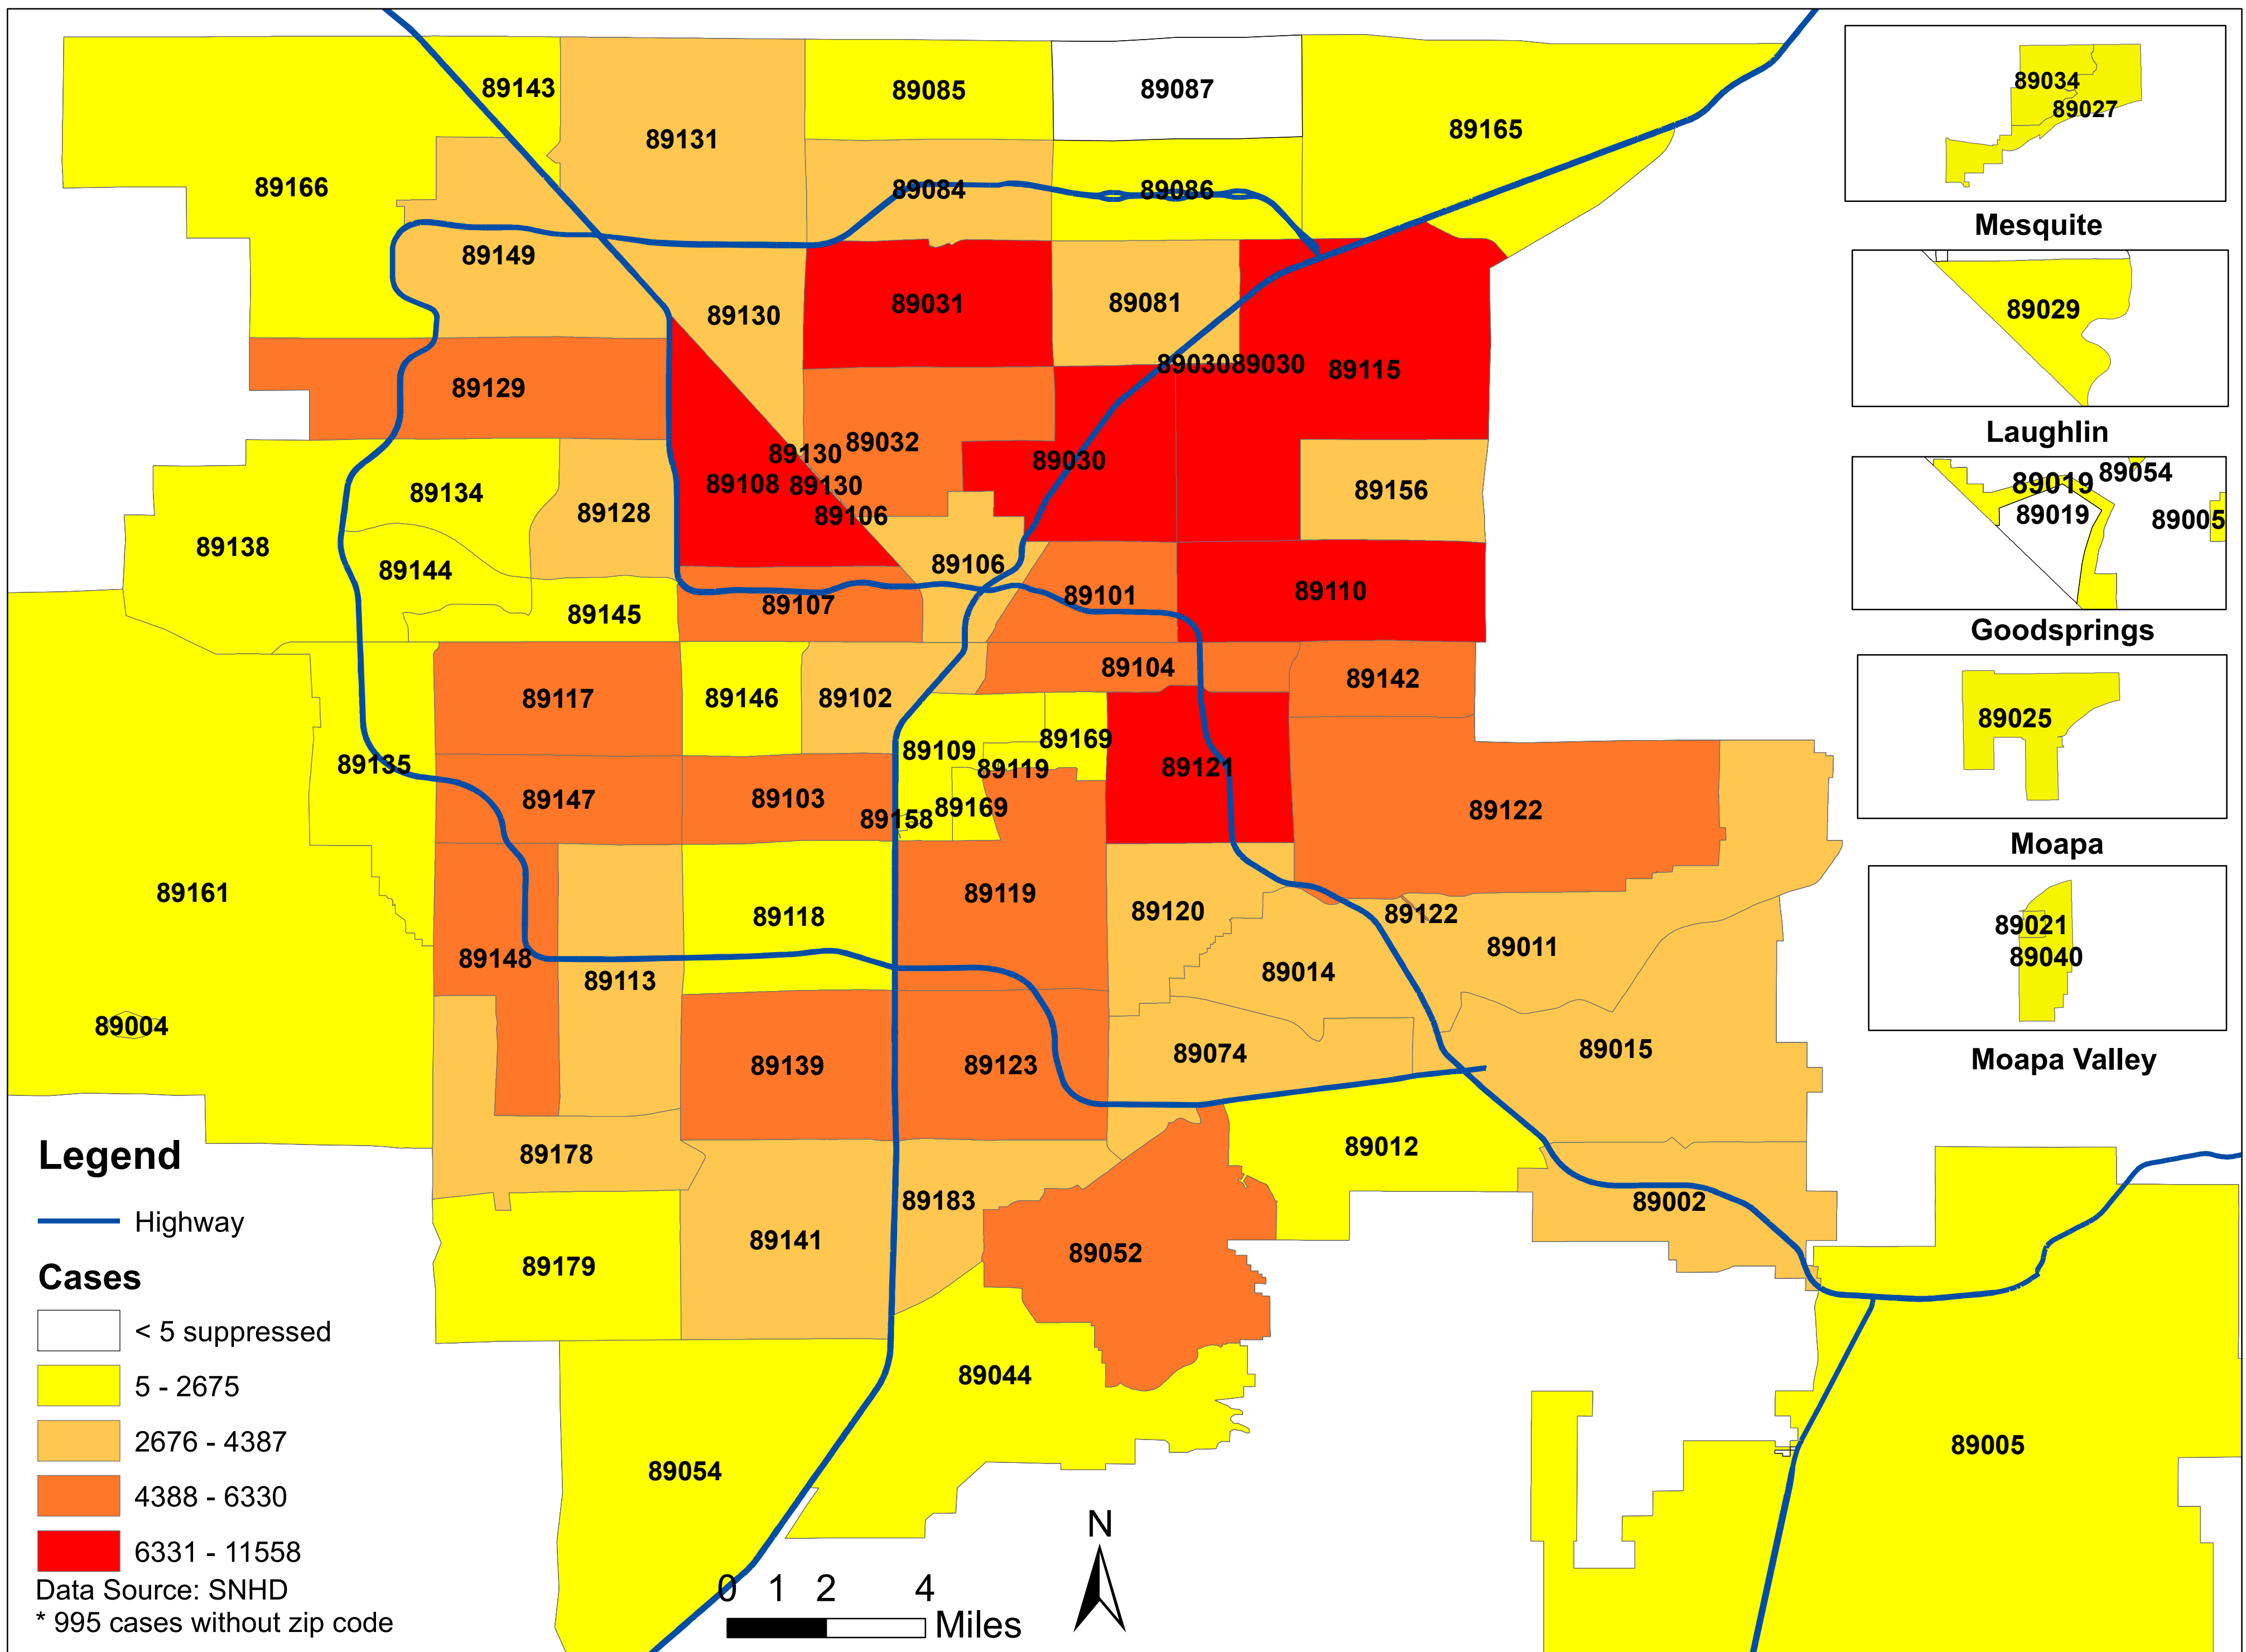

# Number of COVID-19 cases by zip code in Clark county (04.23.2021)

**Note: More than 5 cases reported from 89124**