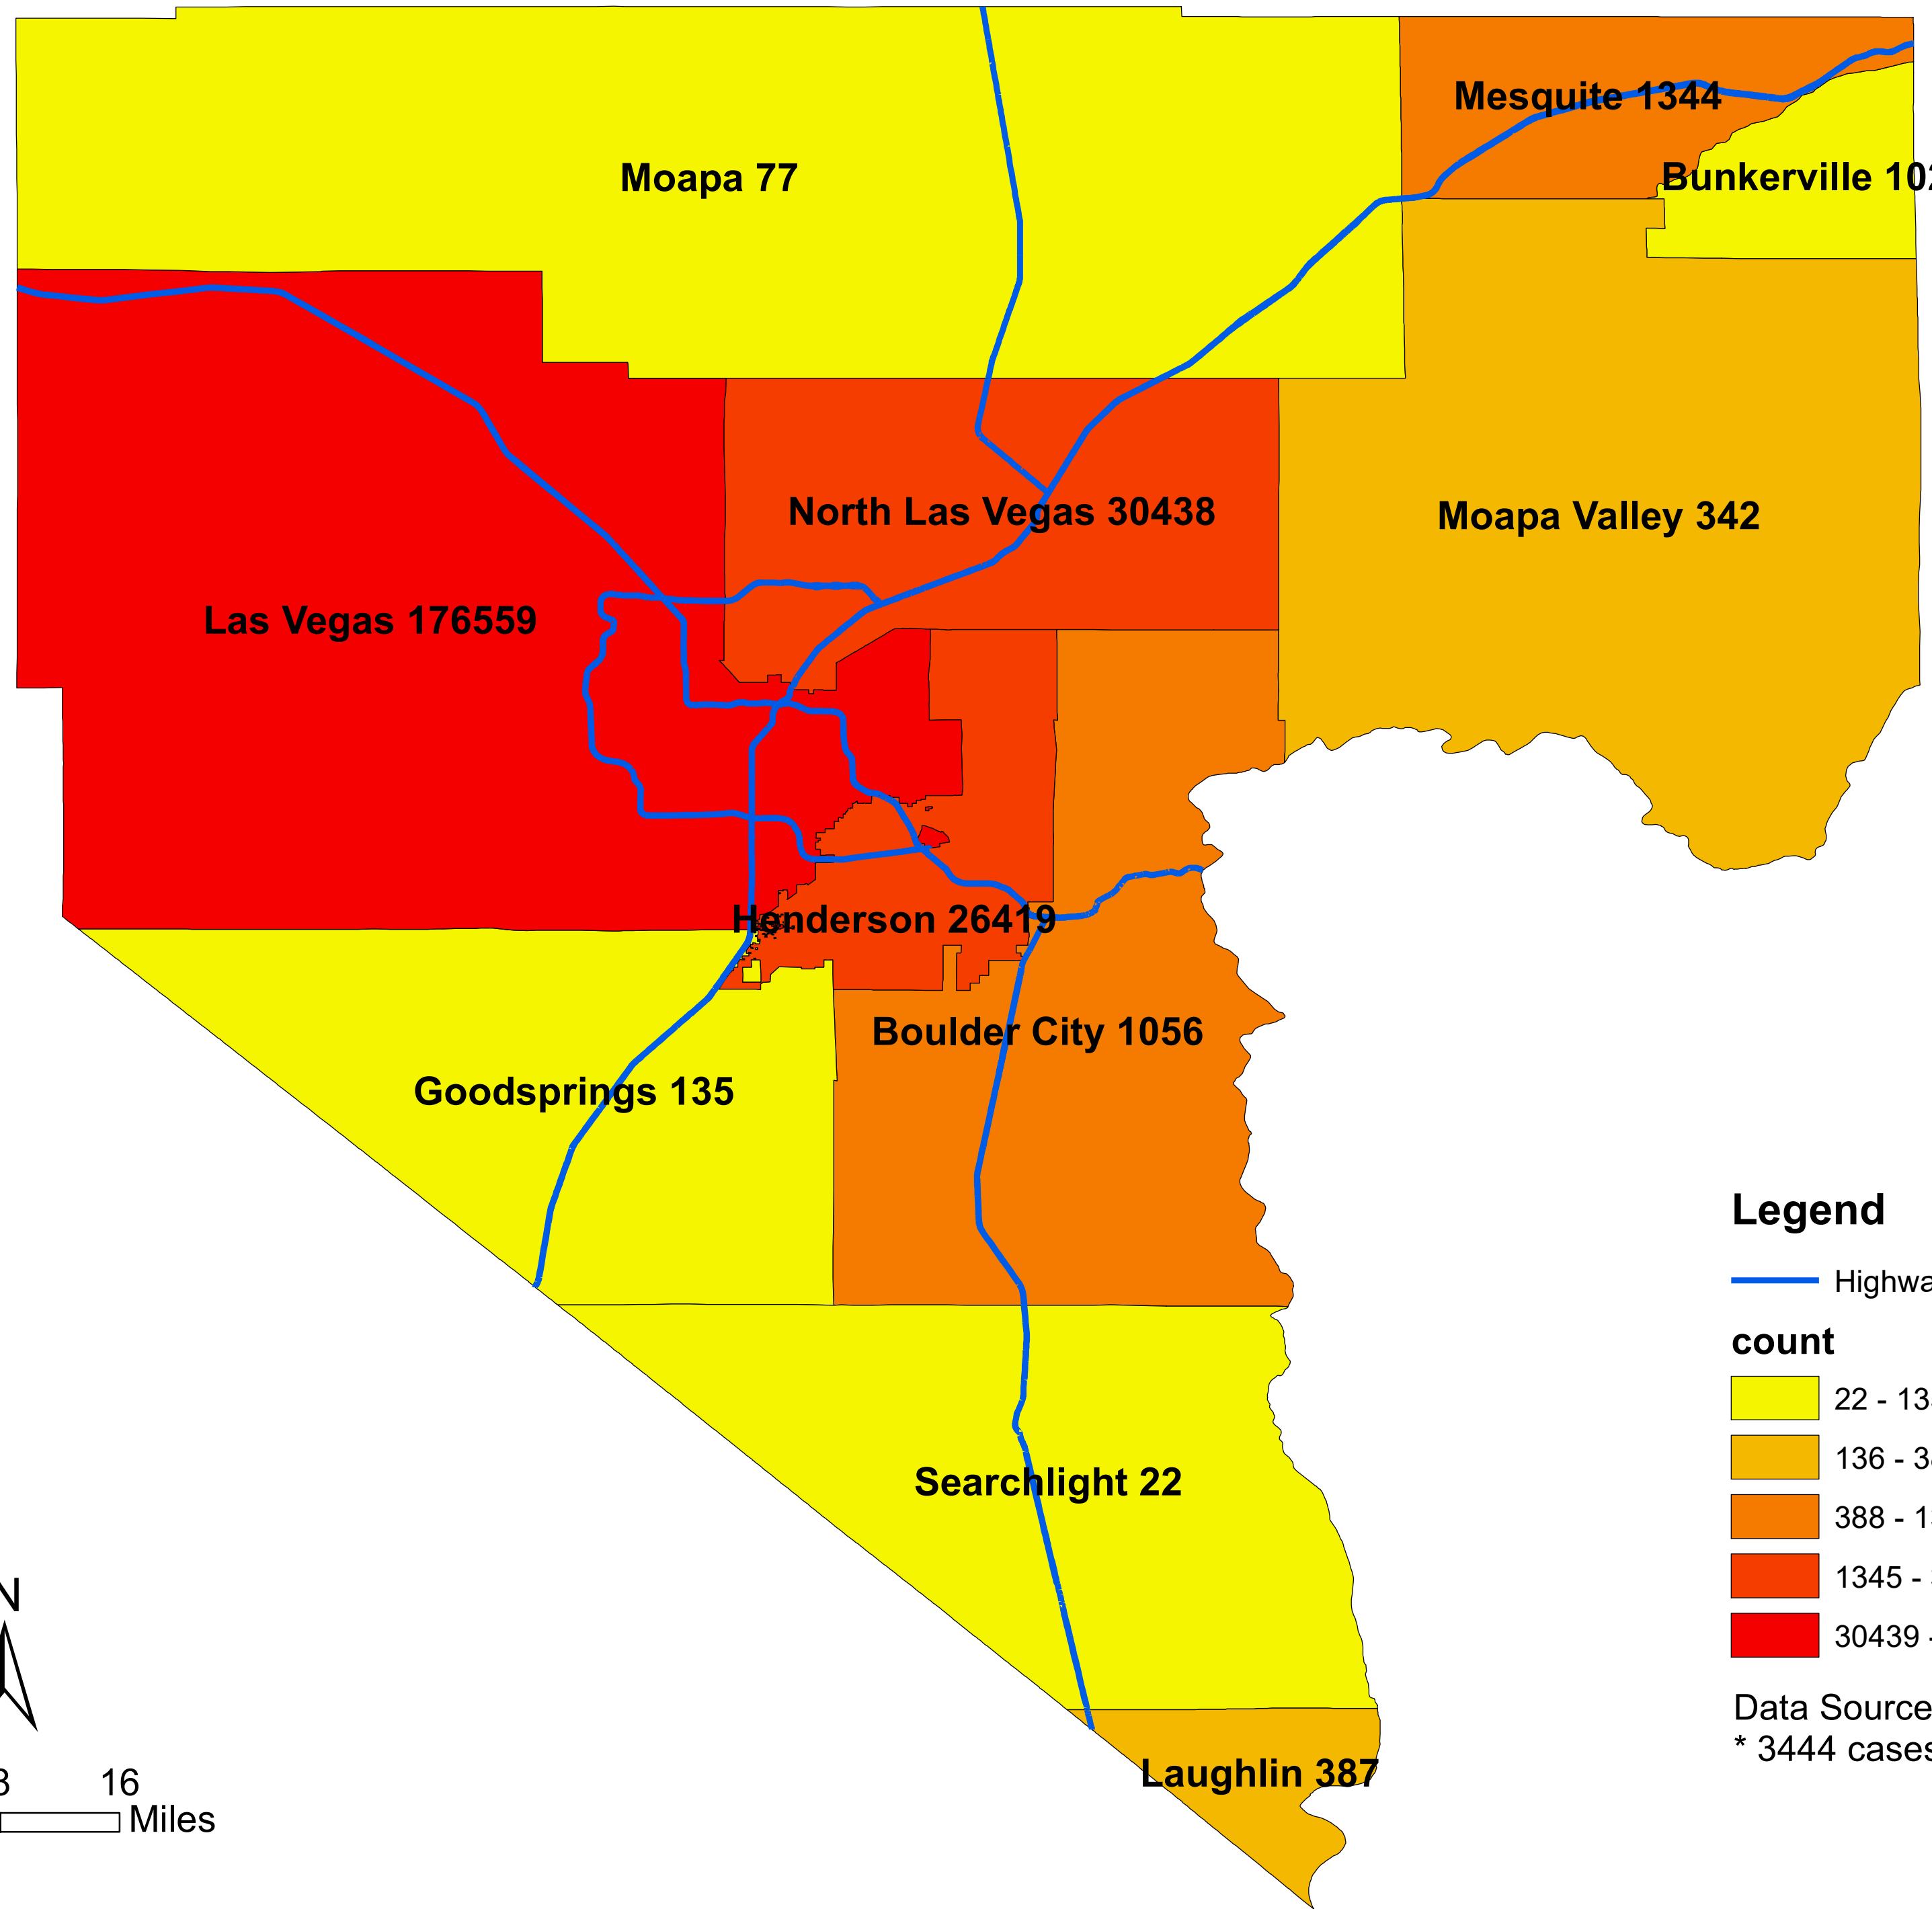

Number of COVID-19 cases by city in Clark county (04.23.2021)

Legend

— Highway

count

- 22 - 135
- 136 - 387
- 388 - 1344
- 1345 - 30438
- 30439 - 176559

Data Source: SNHD

* 3444 cases without city information

0 4 8 16 Miles