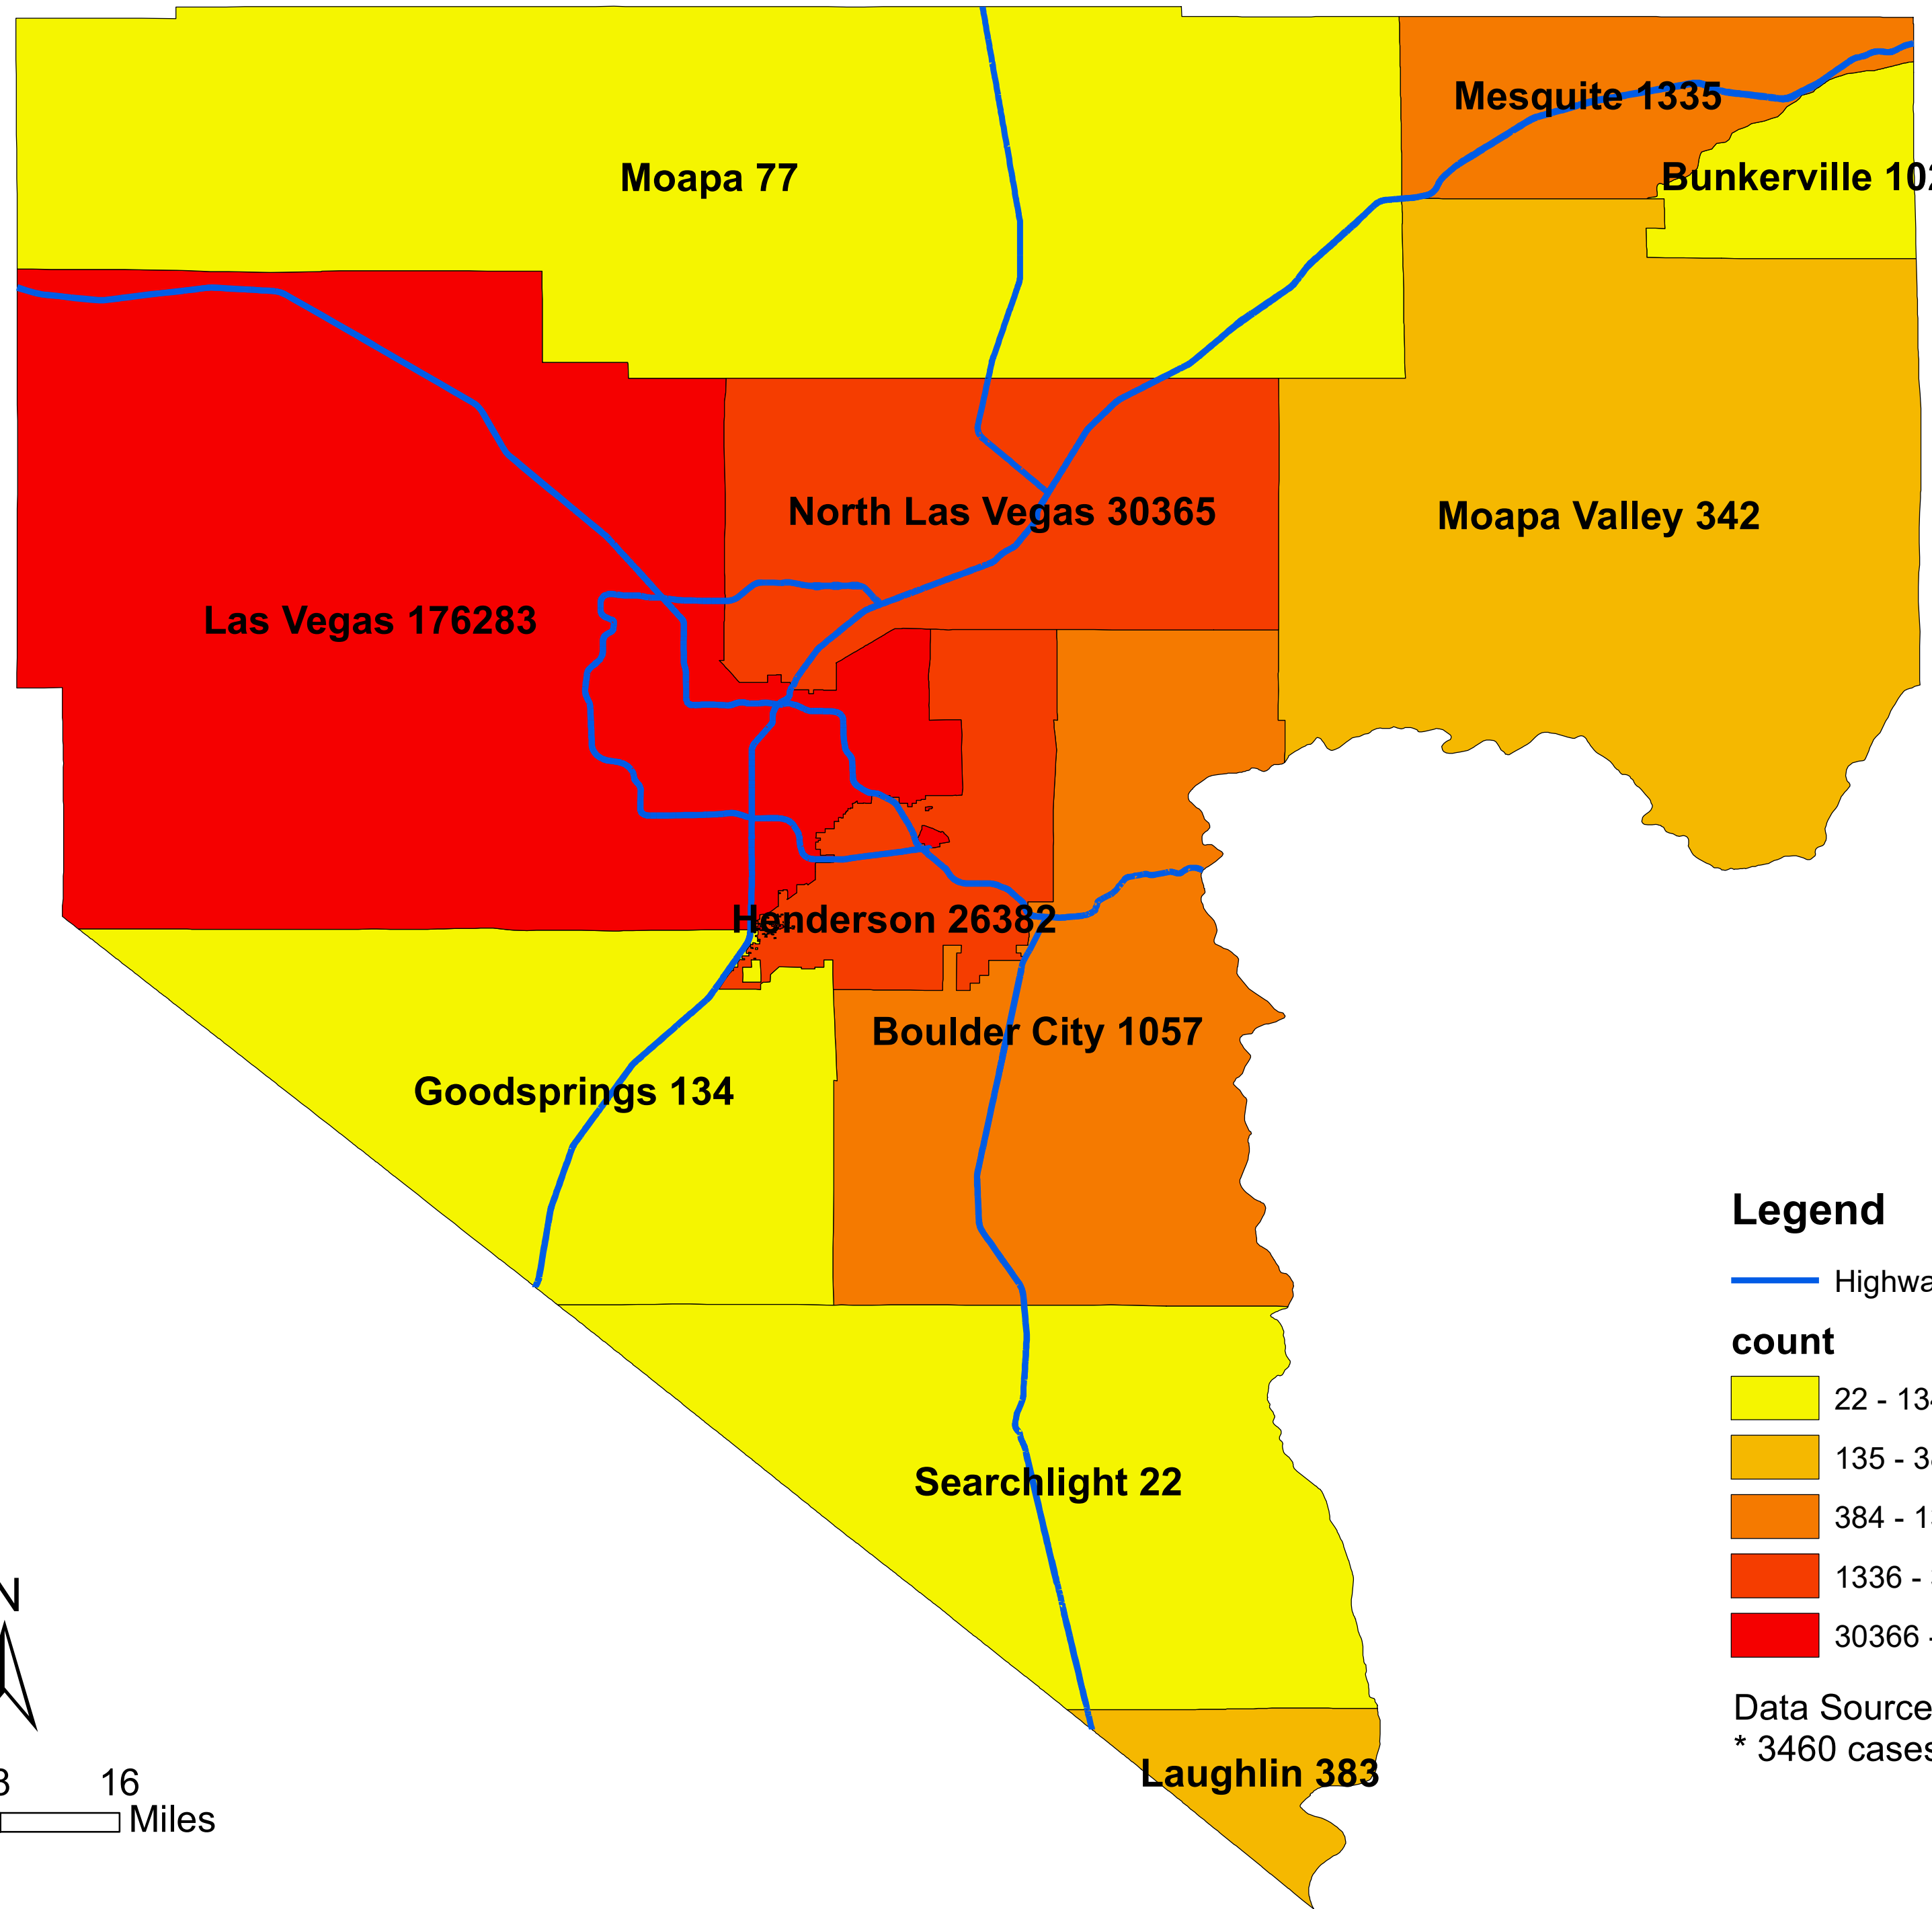

# Number of COVID-19 cases by city in Clark county (04.22.2021)

## Legend

— Highway

### count

Data Source: SNHD

\* 3460 cases without city information

0 4 8 16 Miles