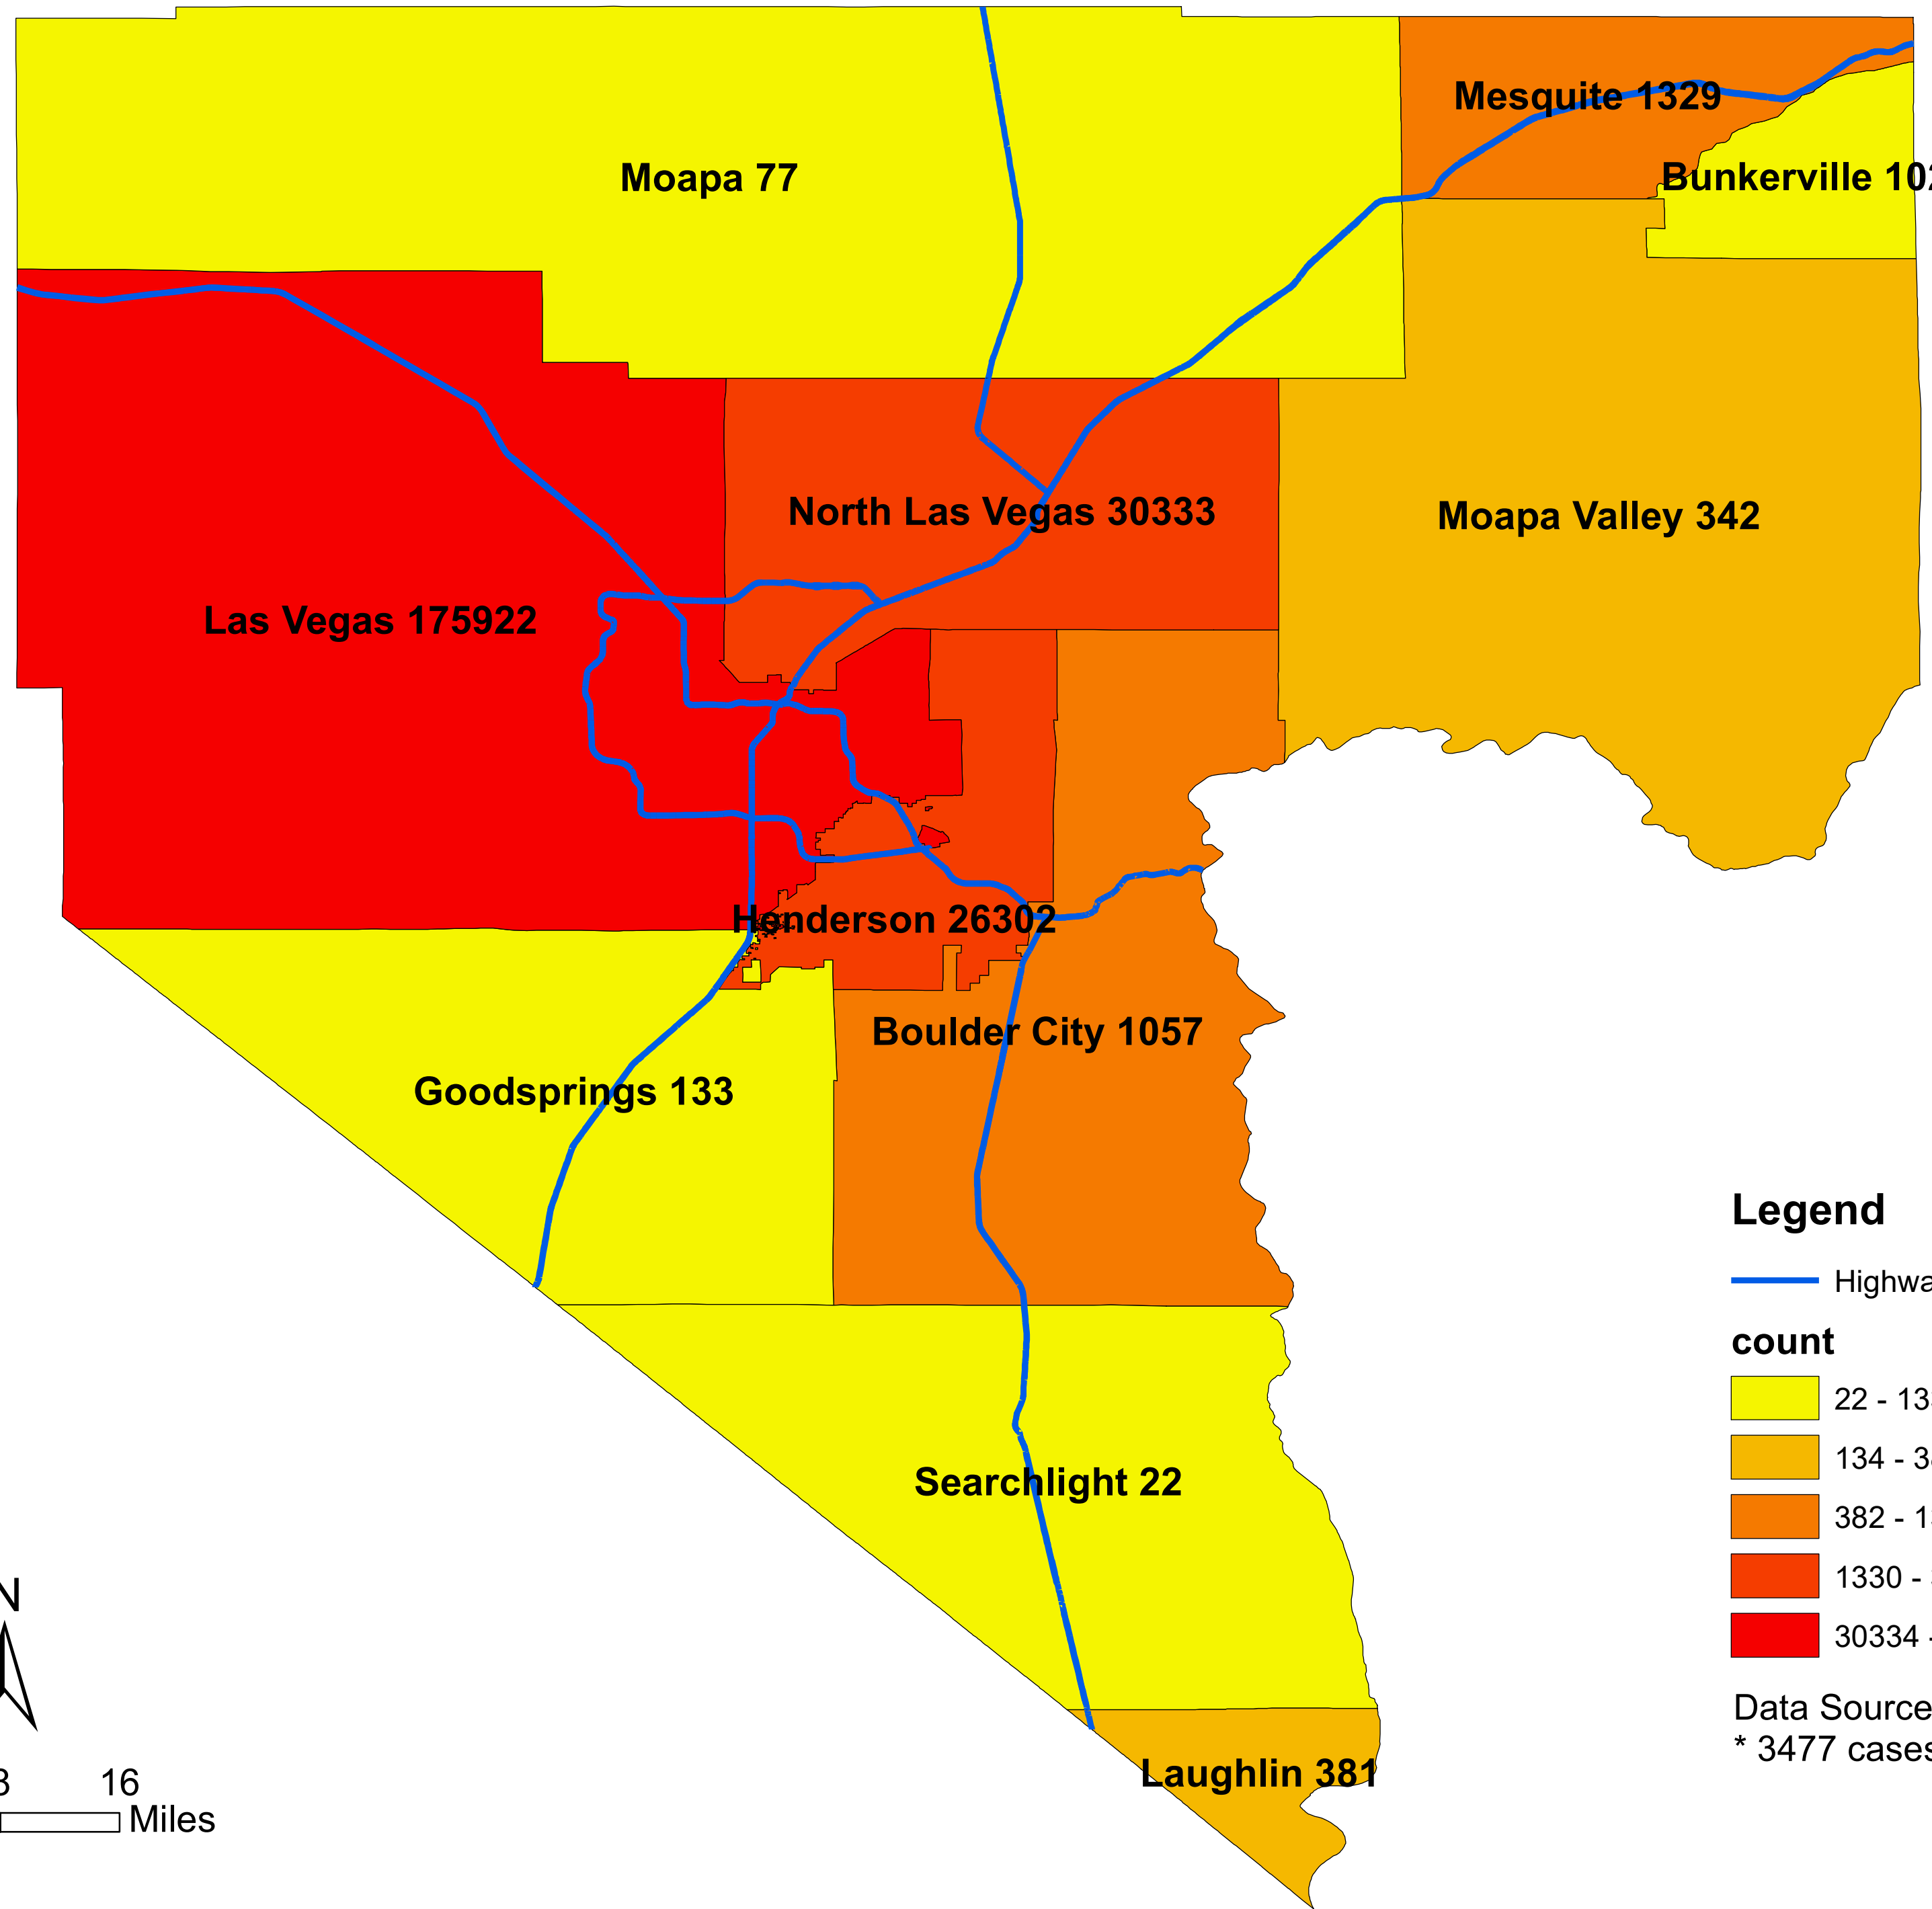

Number of COVID-19 cases by city in Clark county (04.21.2021)

Legend

— Highway

count

- 22 - 133
- 134 - 381
- 382 - 1329
- 1330 - 30333
- 30334 - 175922

Data Source: SNHD

* 3477 cases without city information

0 4 8 16 Miles