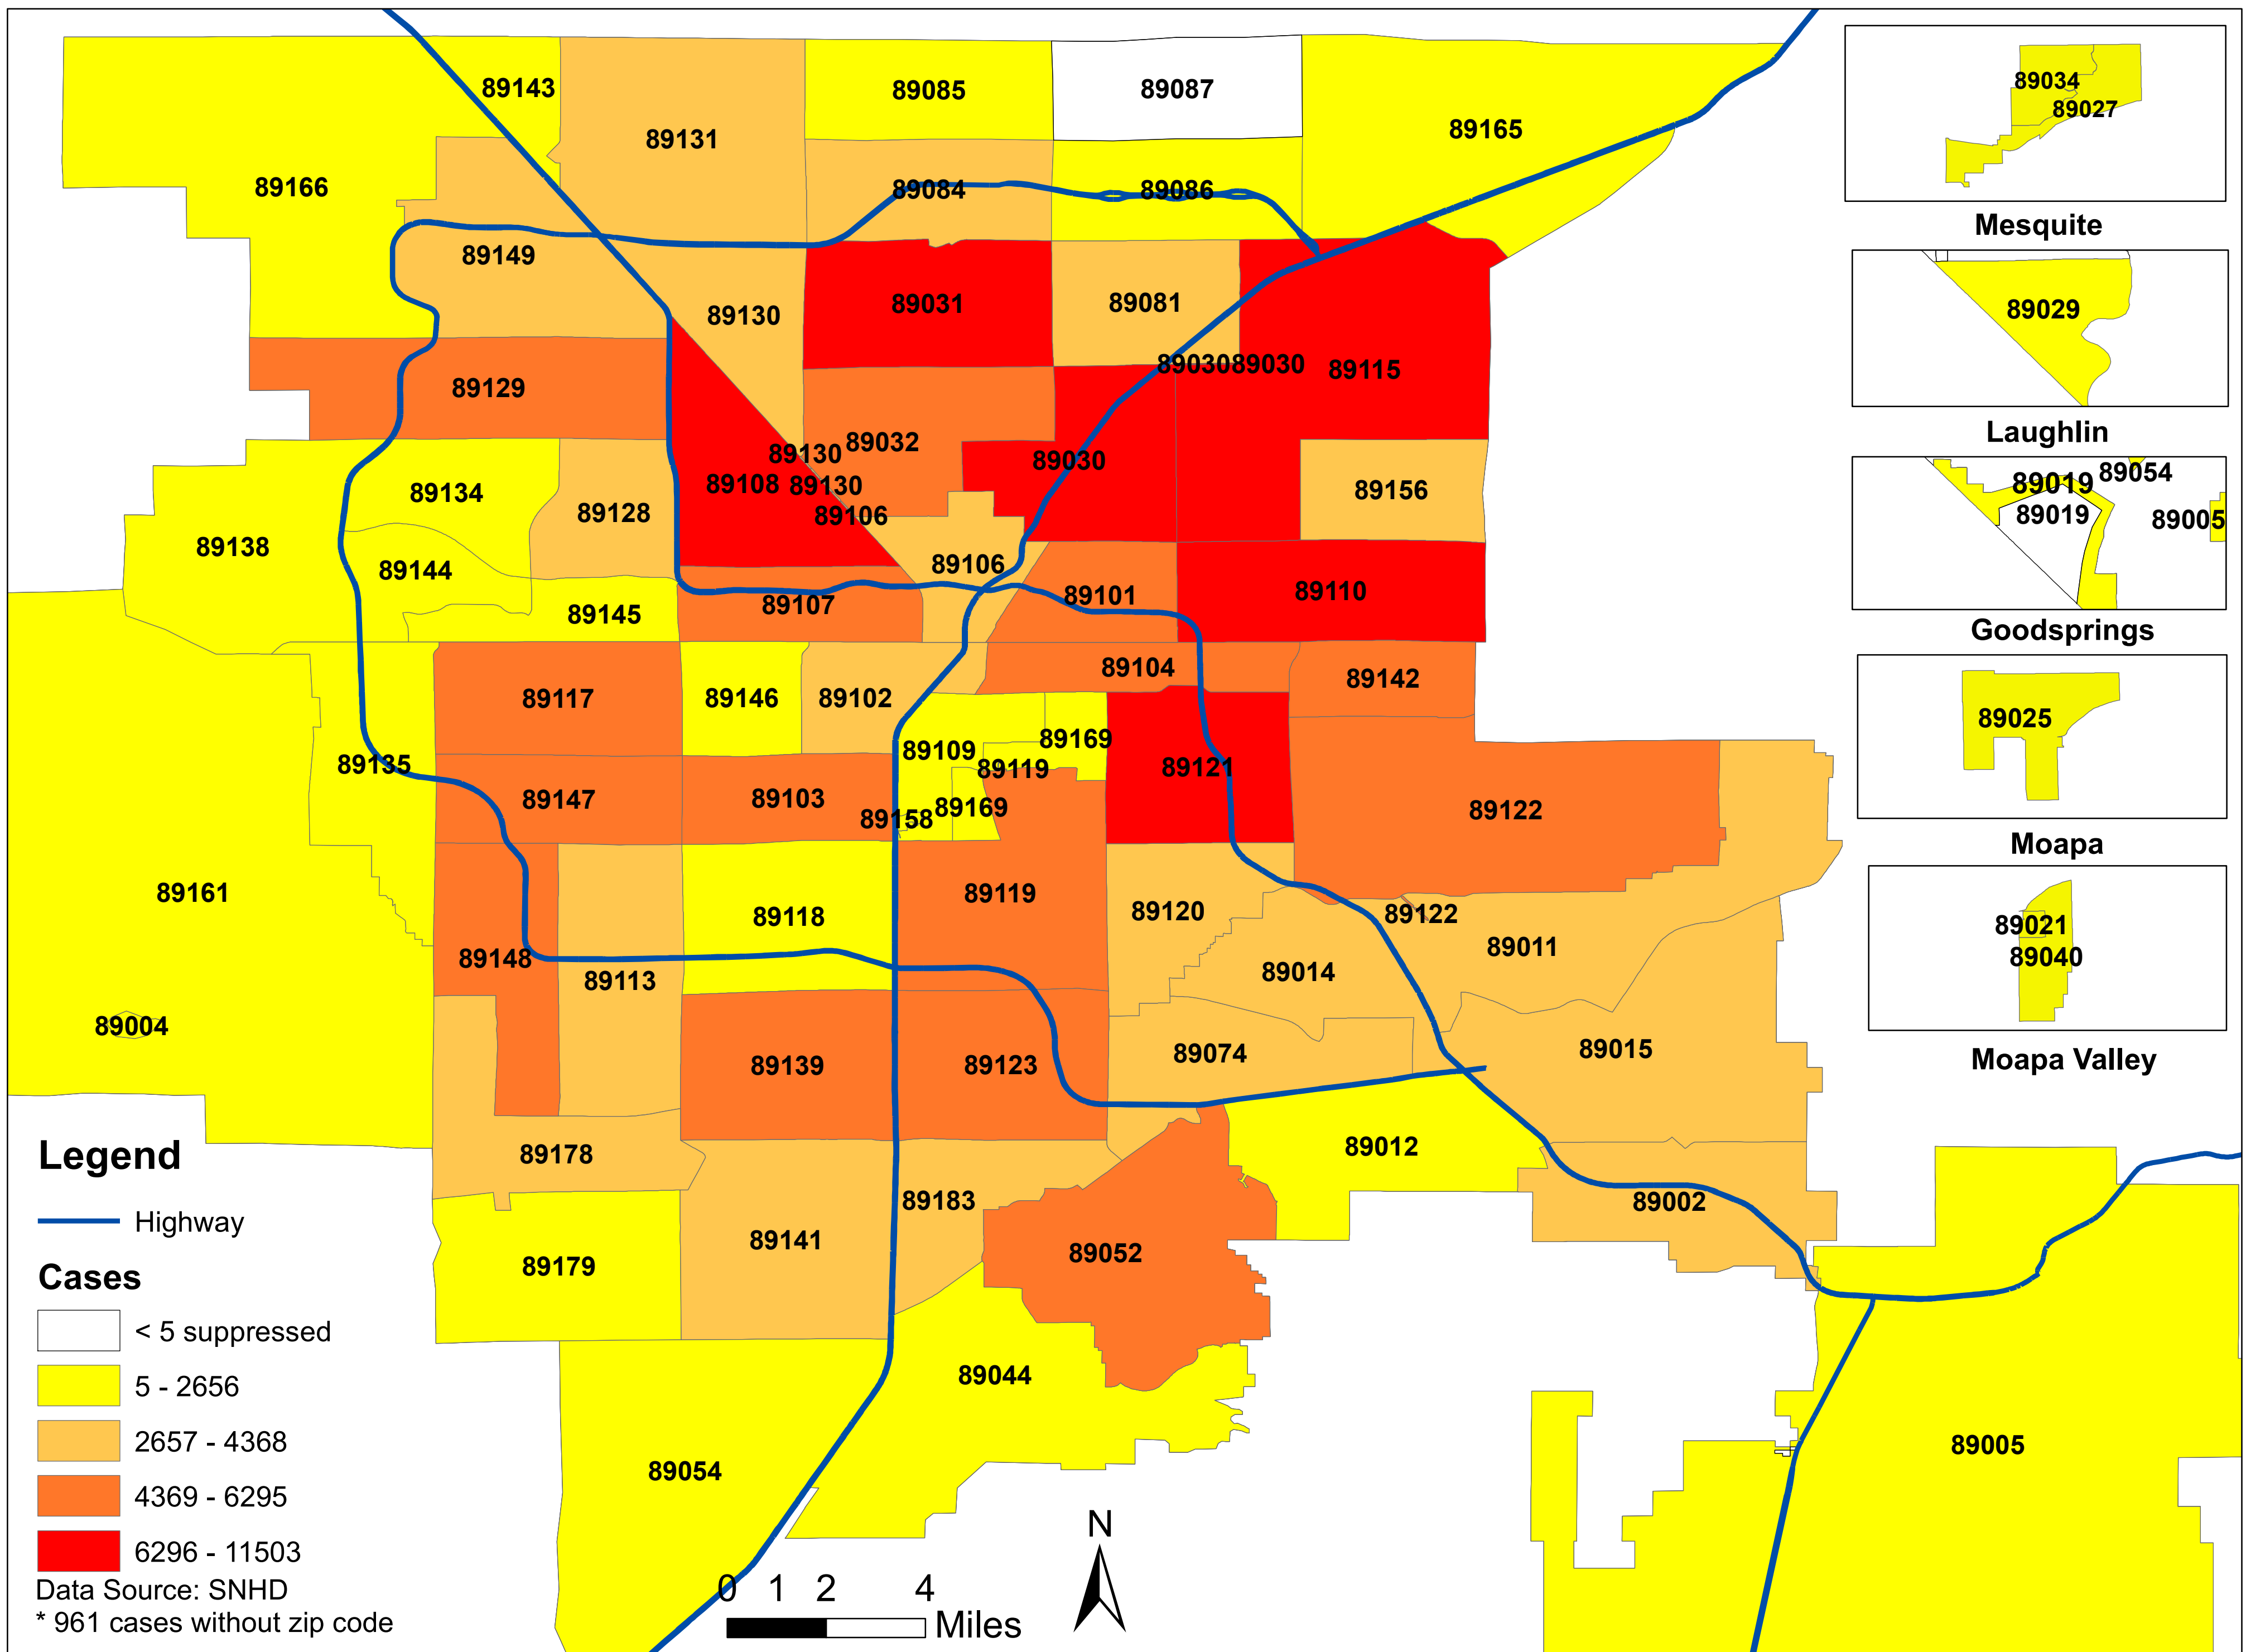

# Number of COVID-19 cases by zip code in Clark county (04.20.2021)

**Note: More than 5 cases reported from 89124**