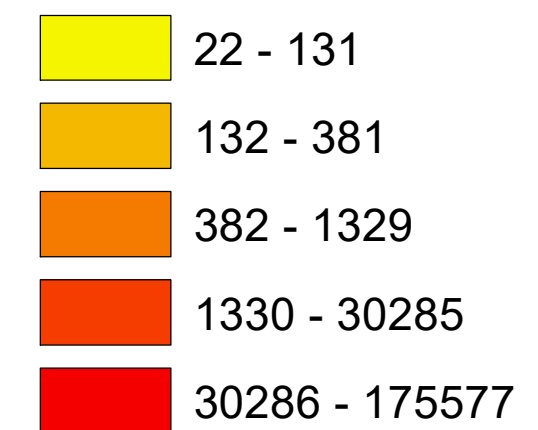

Number of COVID-19 cases by city in Clark county (04.20.2021)

Legend

— Highway

count

Data Source: SNHD

* 3487 cases without city information

0 4 8 16 Miles