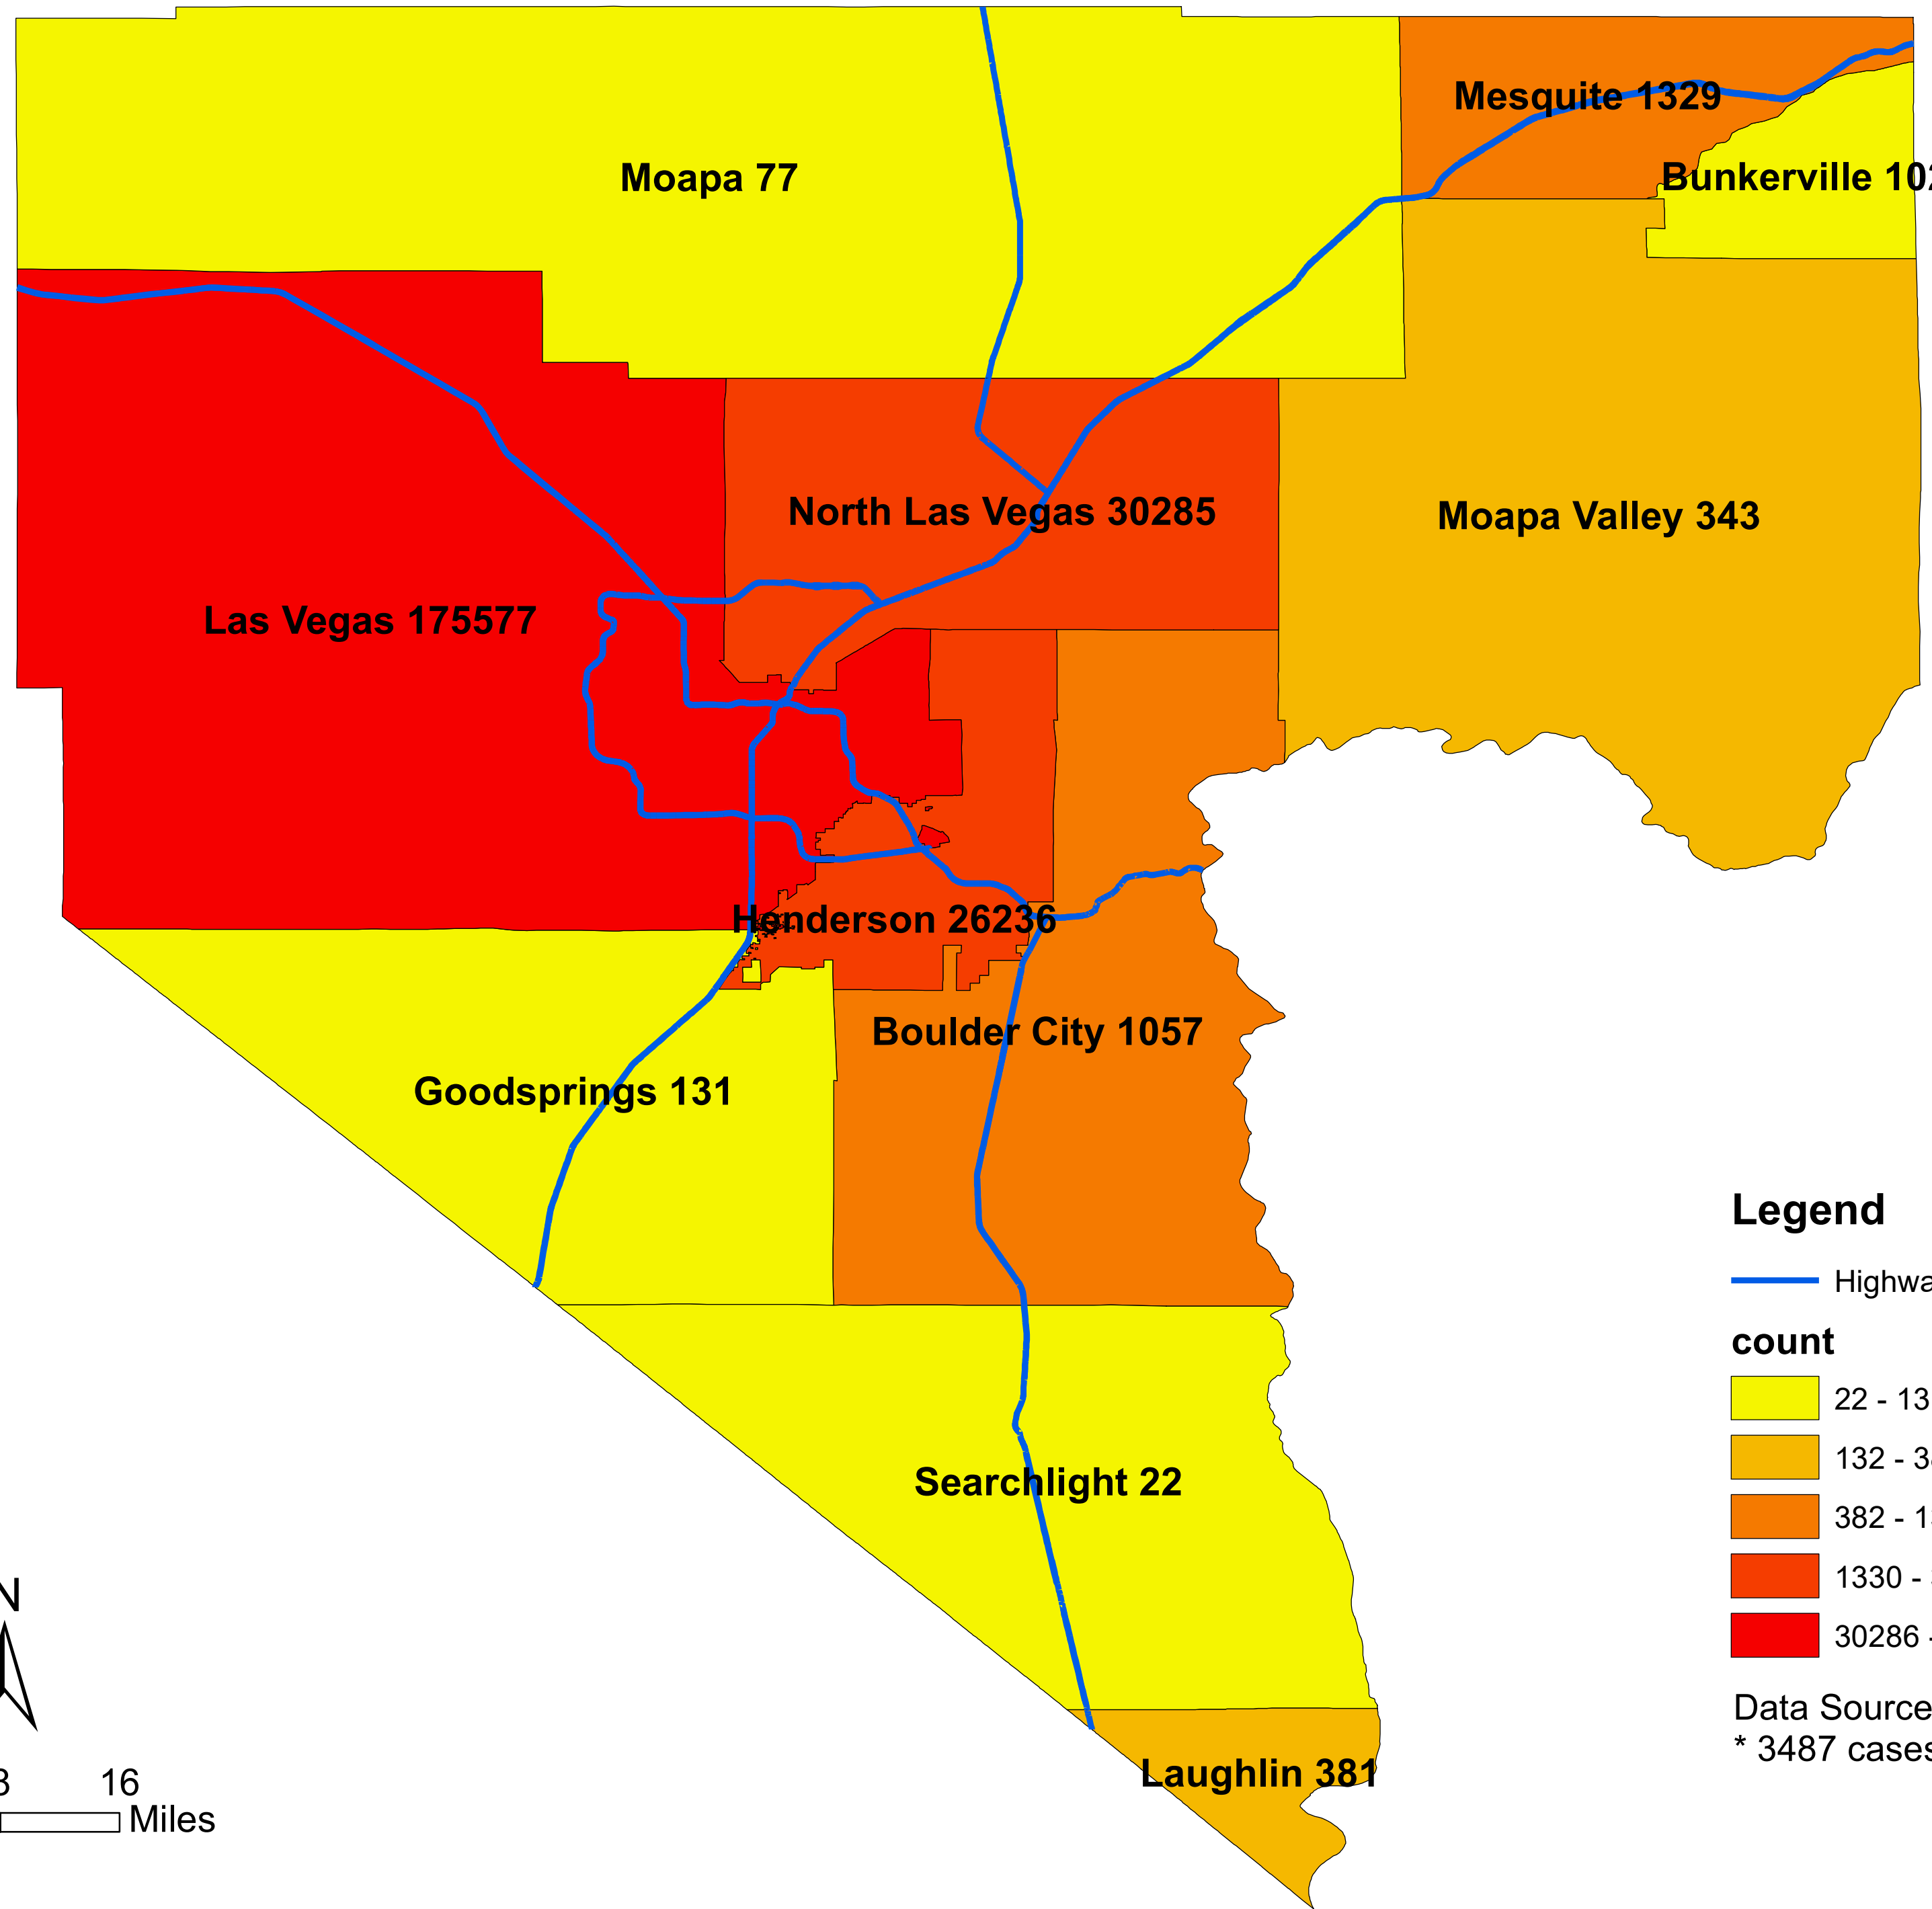

Number of COVID-19 cases by city in Clark county (04.20.2021)

Legend

— Highway

count

Data Source: SNHD

* 3487 cases without city information

0 4 8 16 Miles