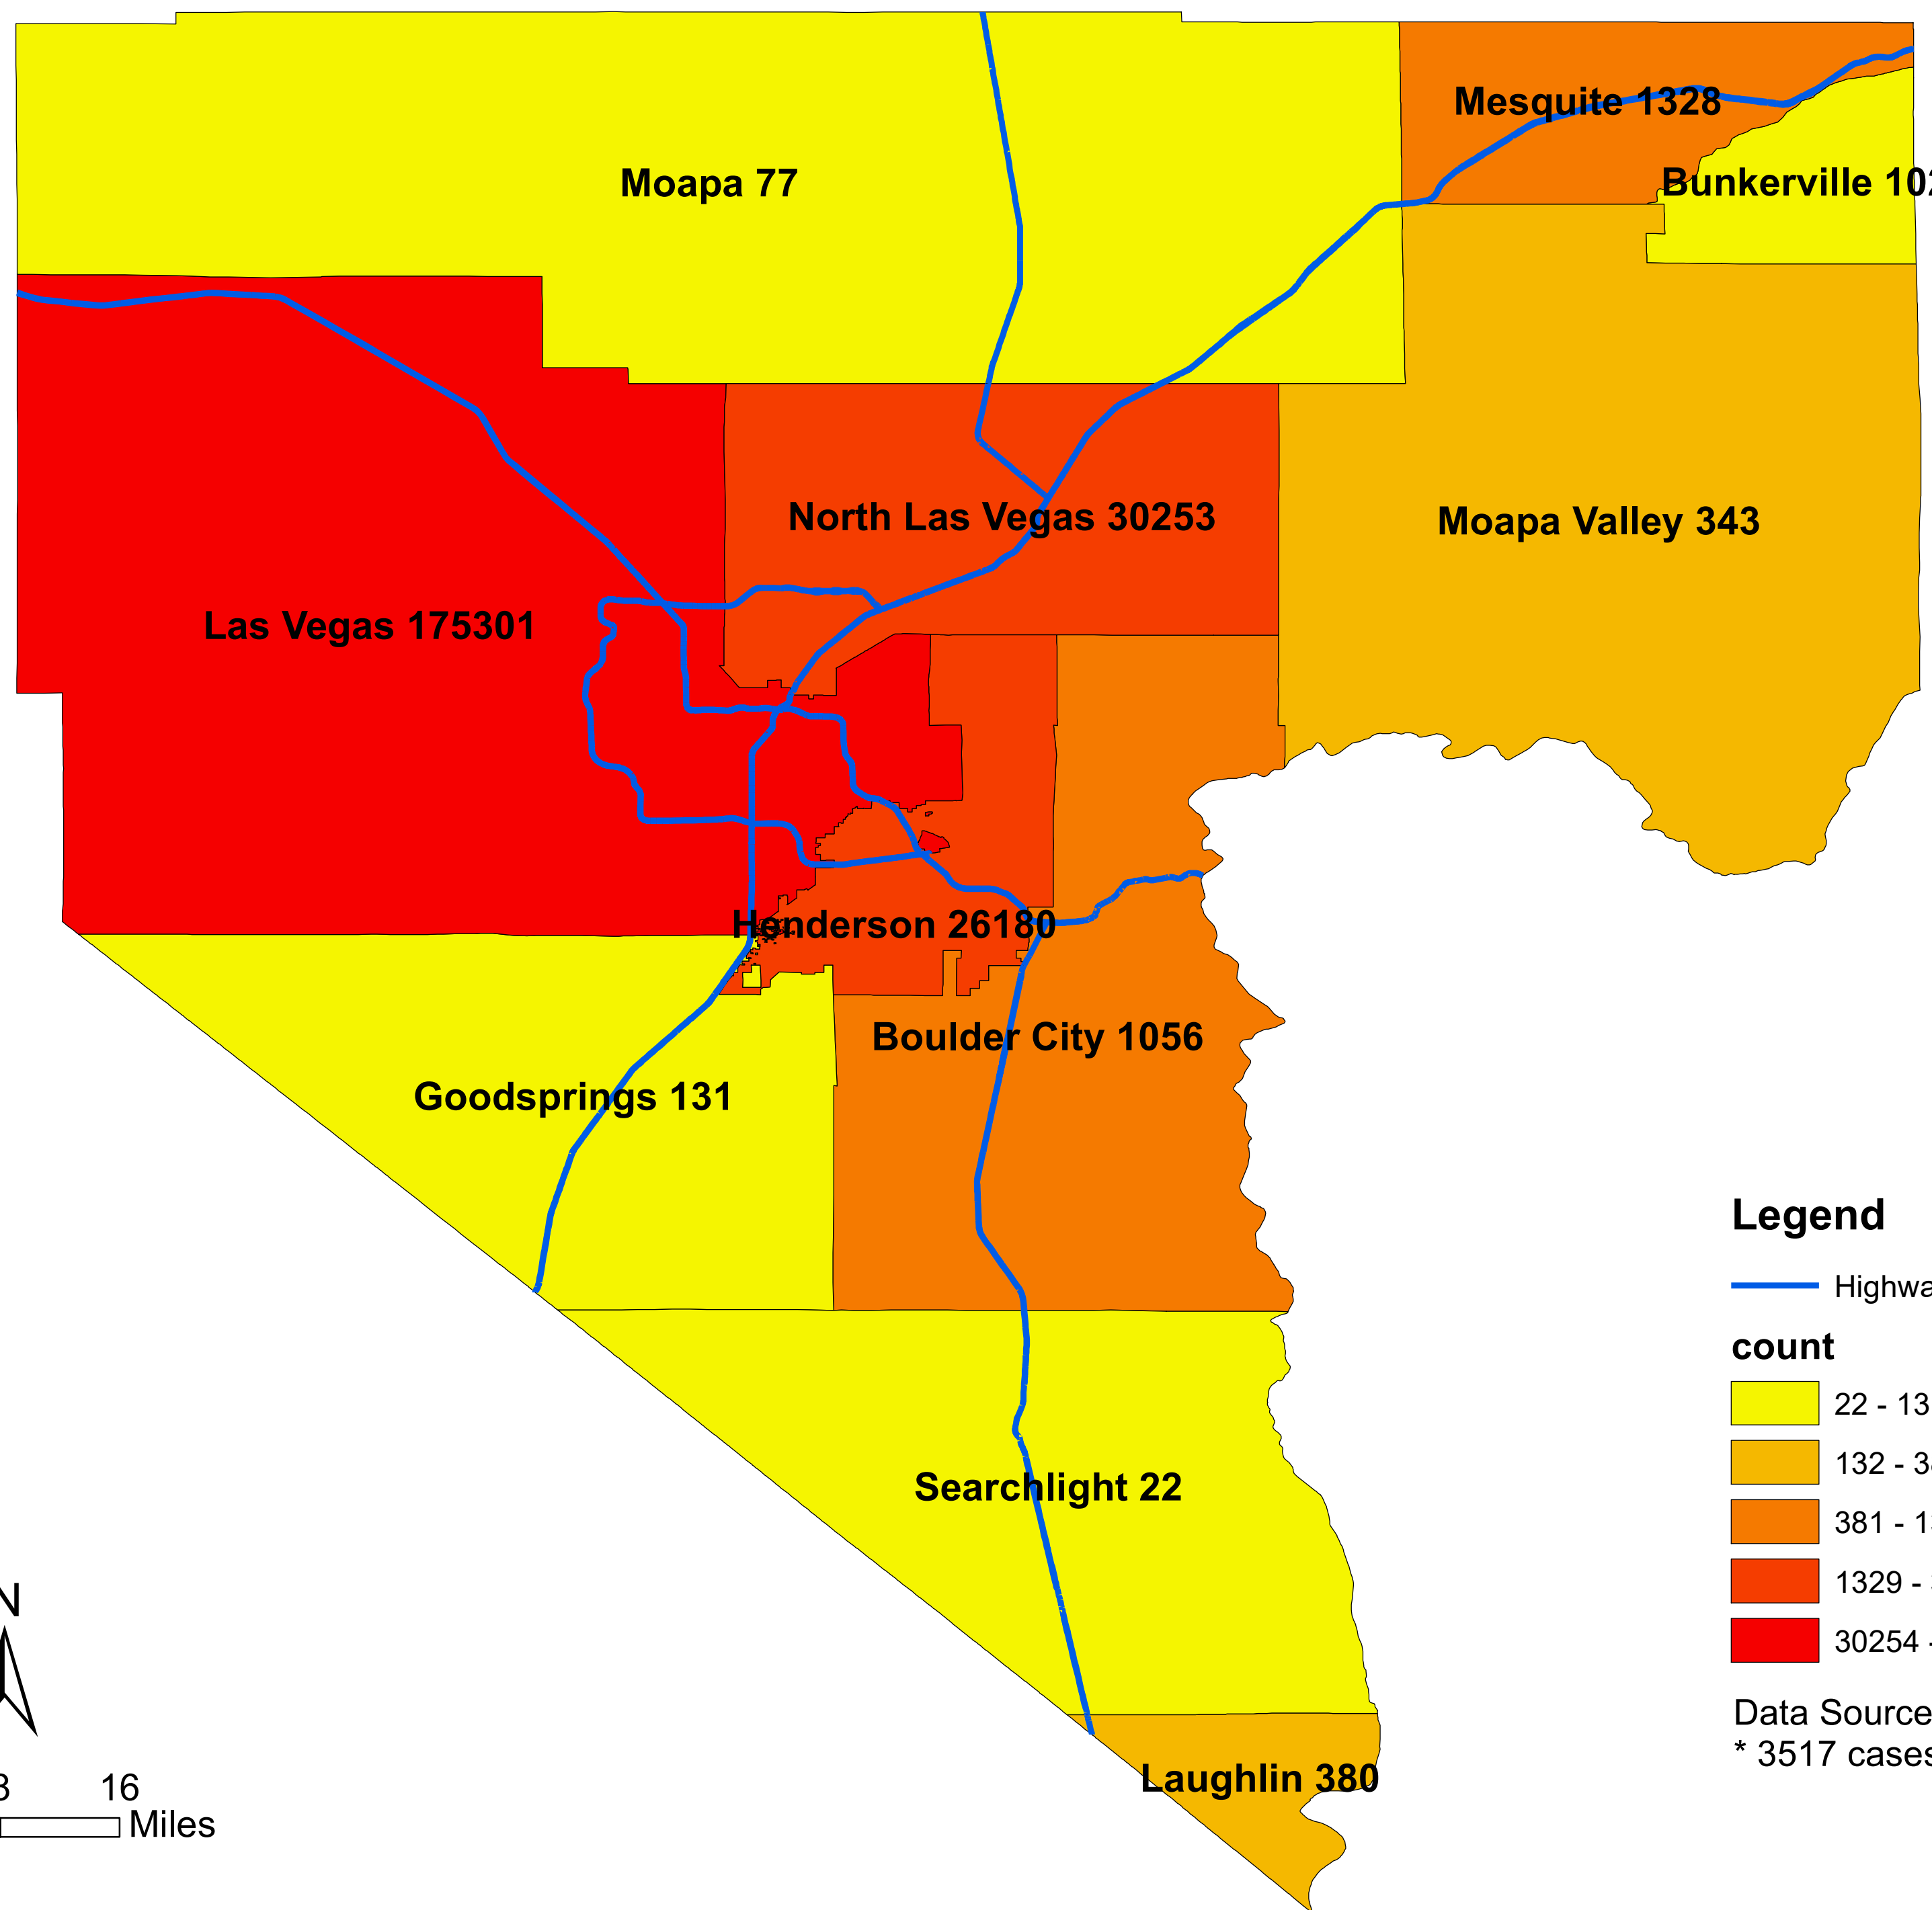

# Number of COVID-19 cases by city in Clark county (04.19.2021)

## Legend

— Highway

### count

- 22 - 131
- 132 - 380
- 381 - 1328
- 1329 - 30253
- 30254 - 175301

Data Source: SNHD  
\* 3517 cases without city information