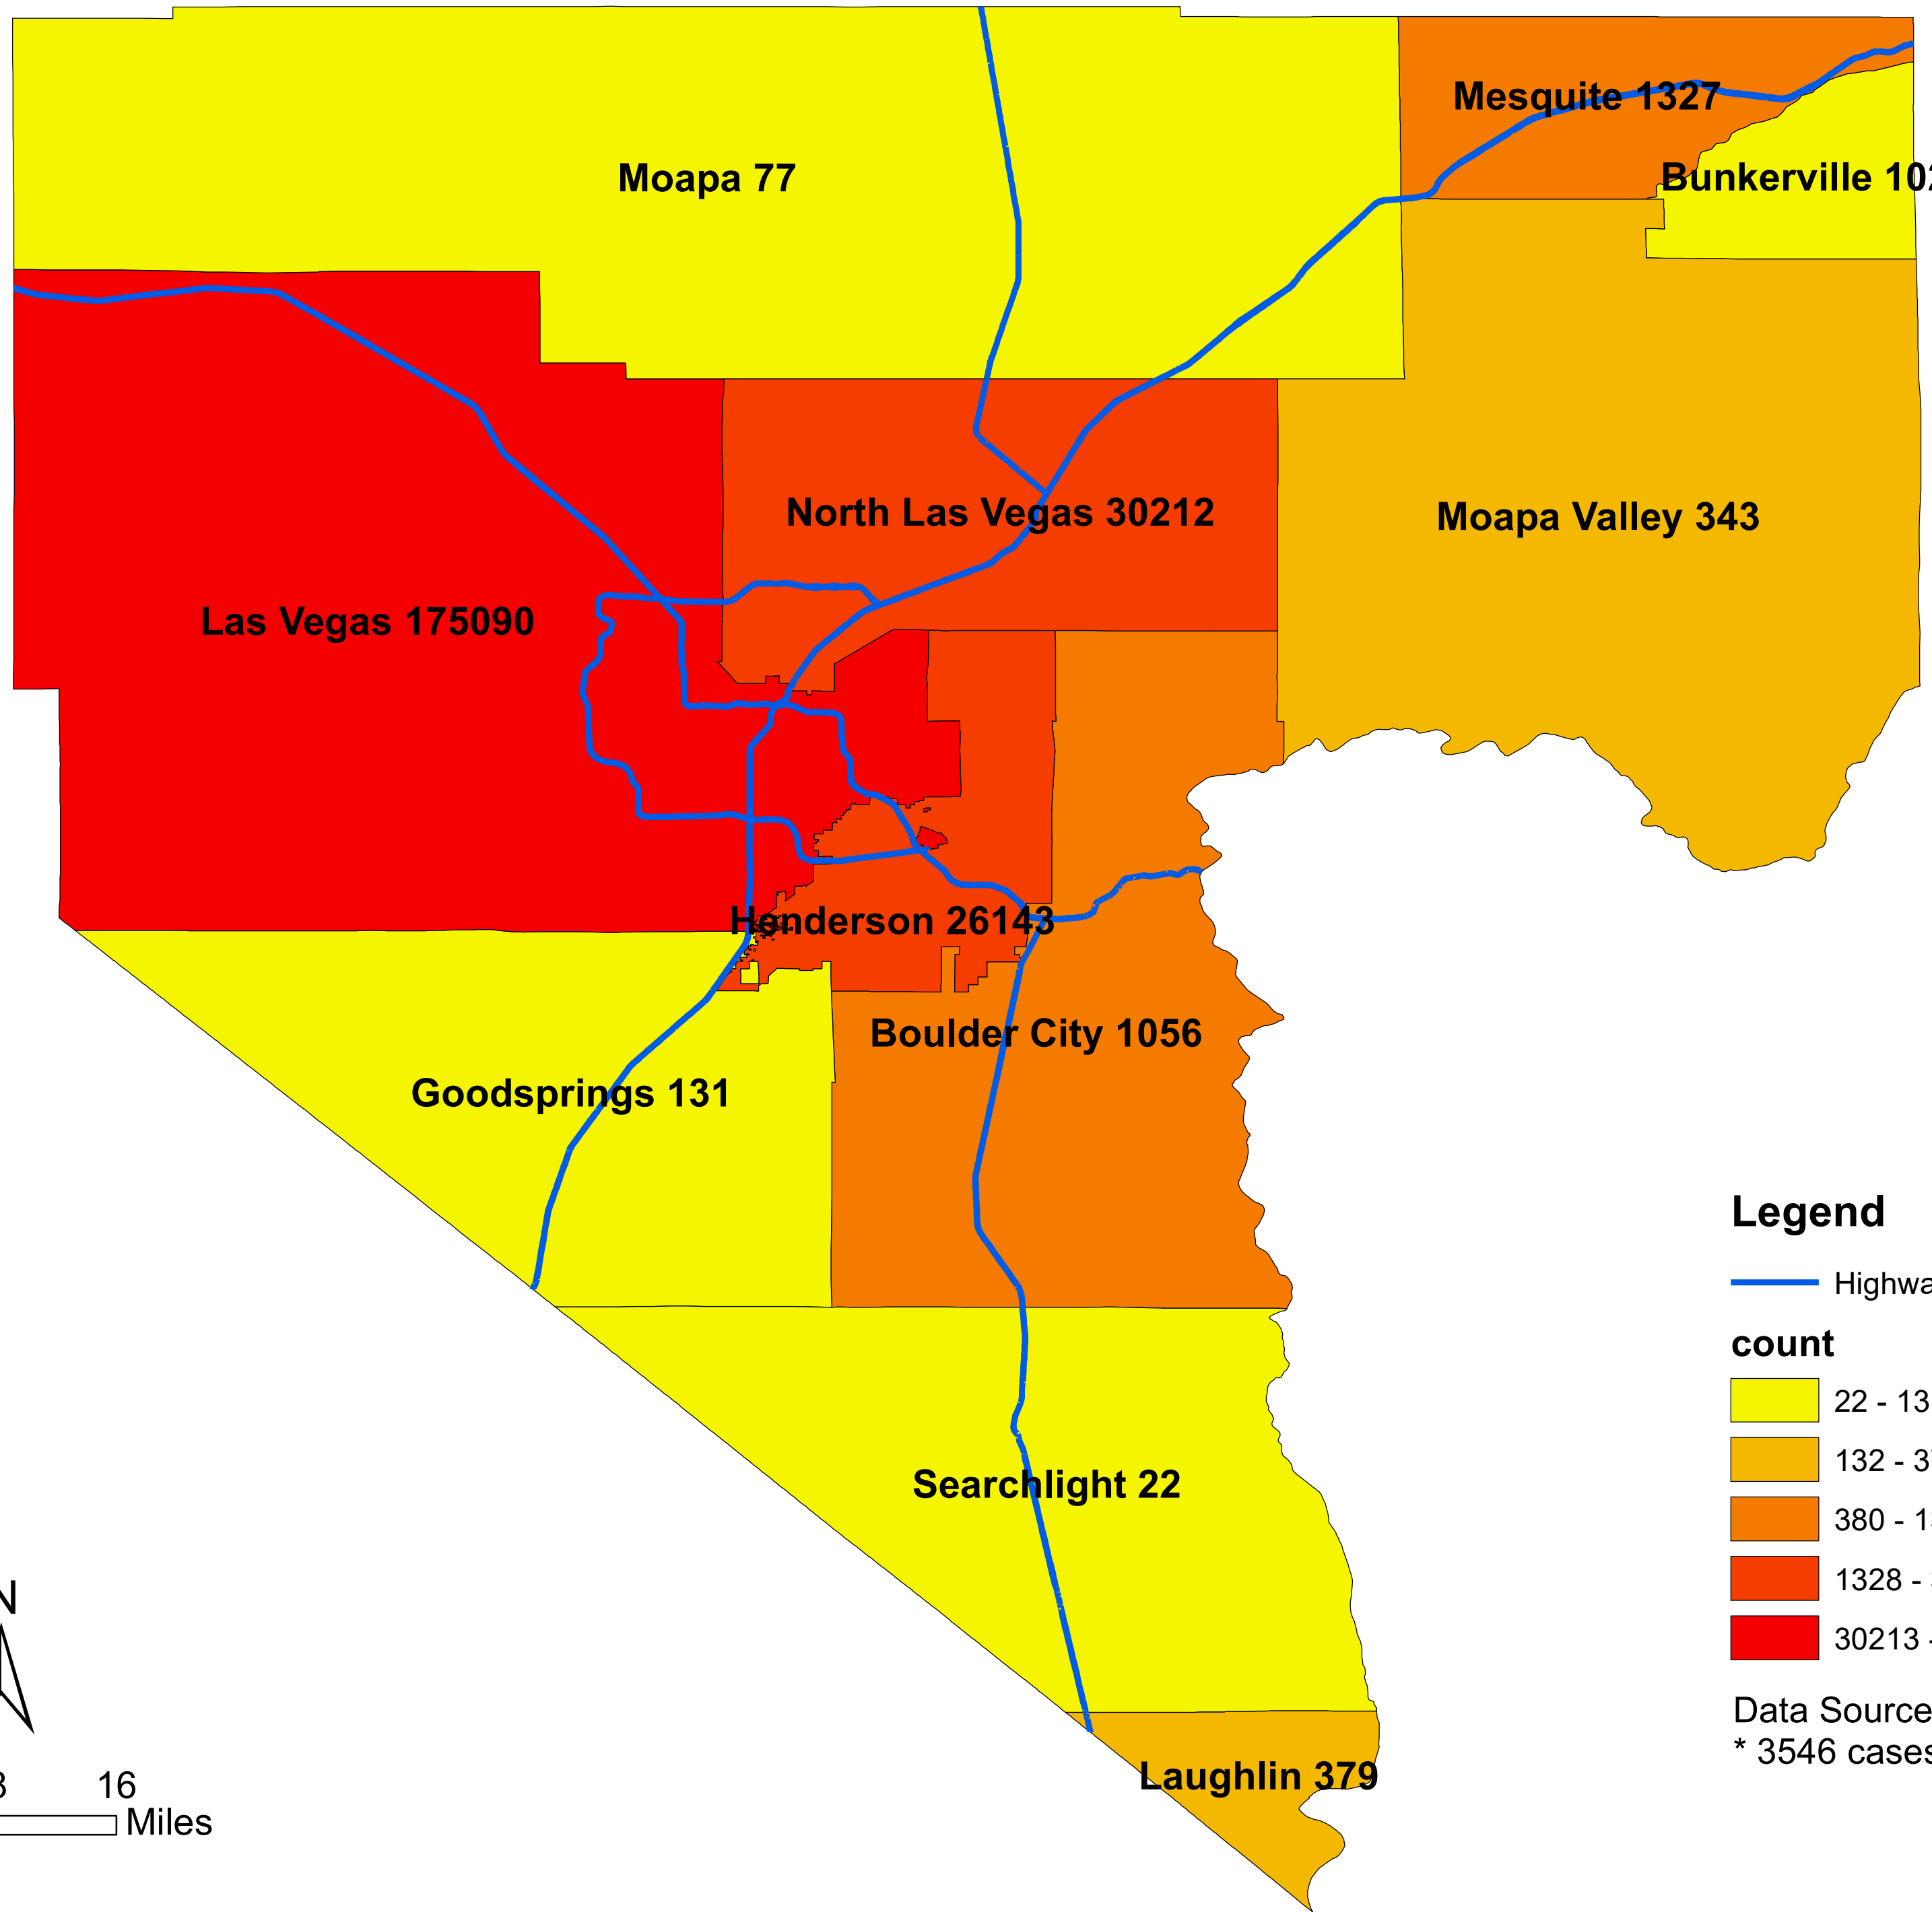

# Number of COVID-19 cases by city in Clark county (04.18.2021)

## Legend

— Highway

### count

Data Source: SNHD

\* 3546 cases without city information

0 4 8 16 Miles