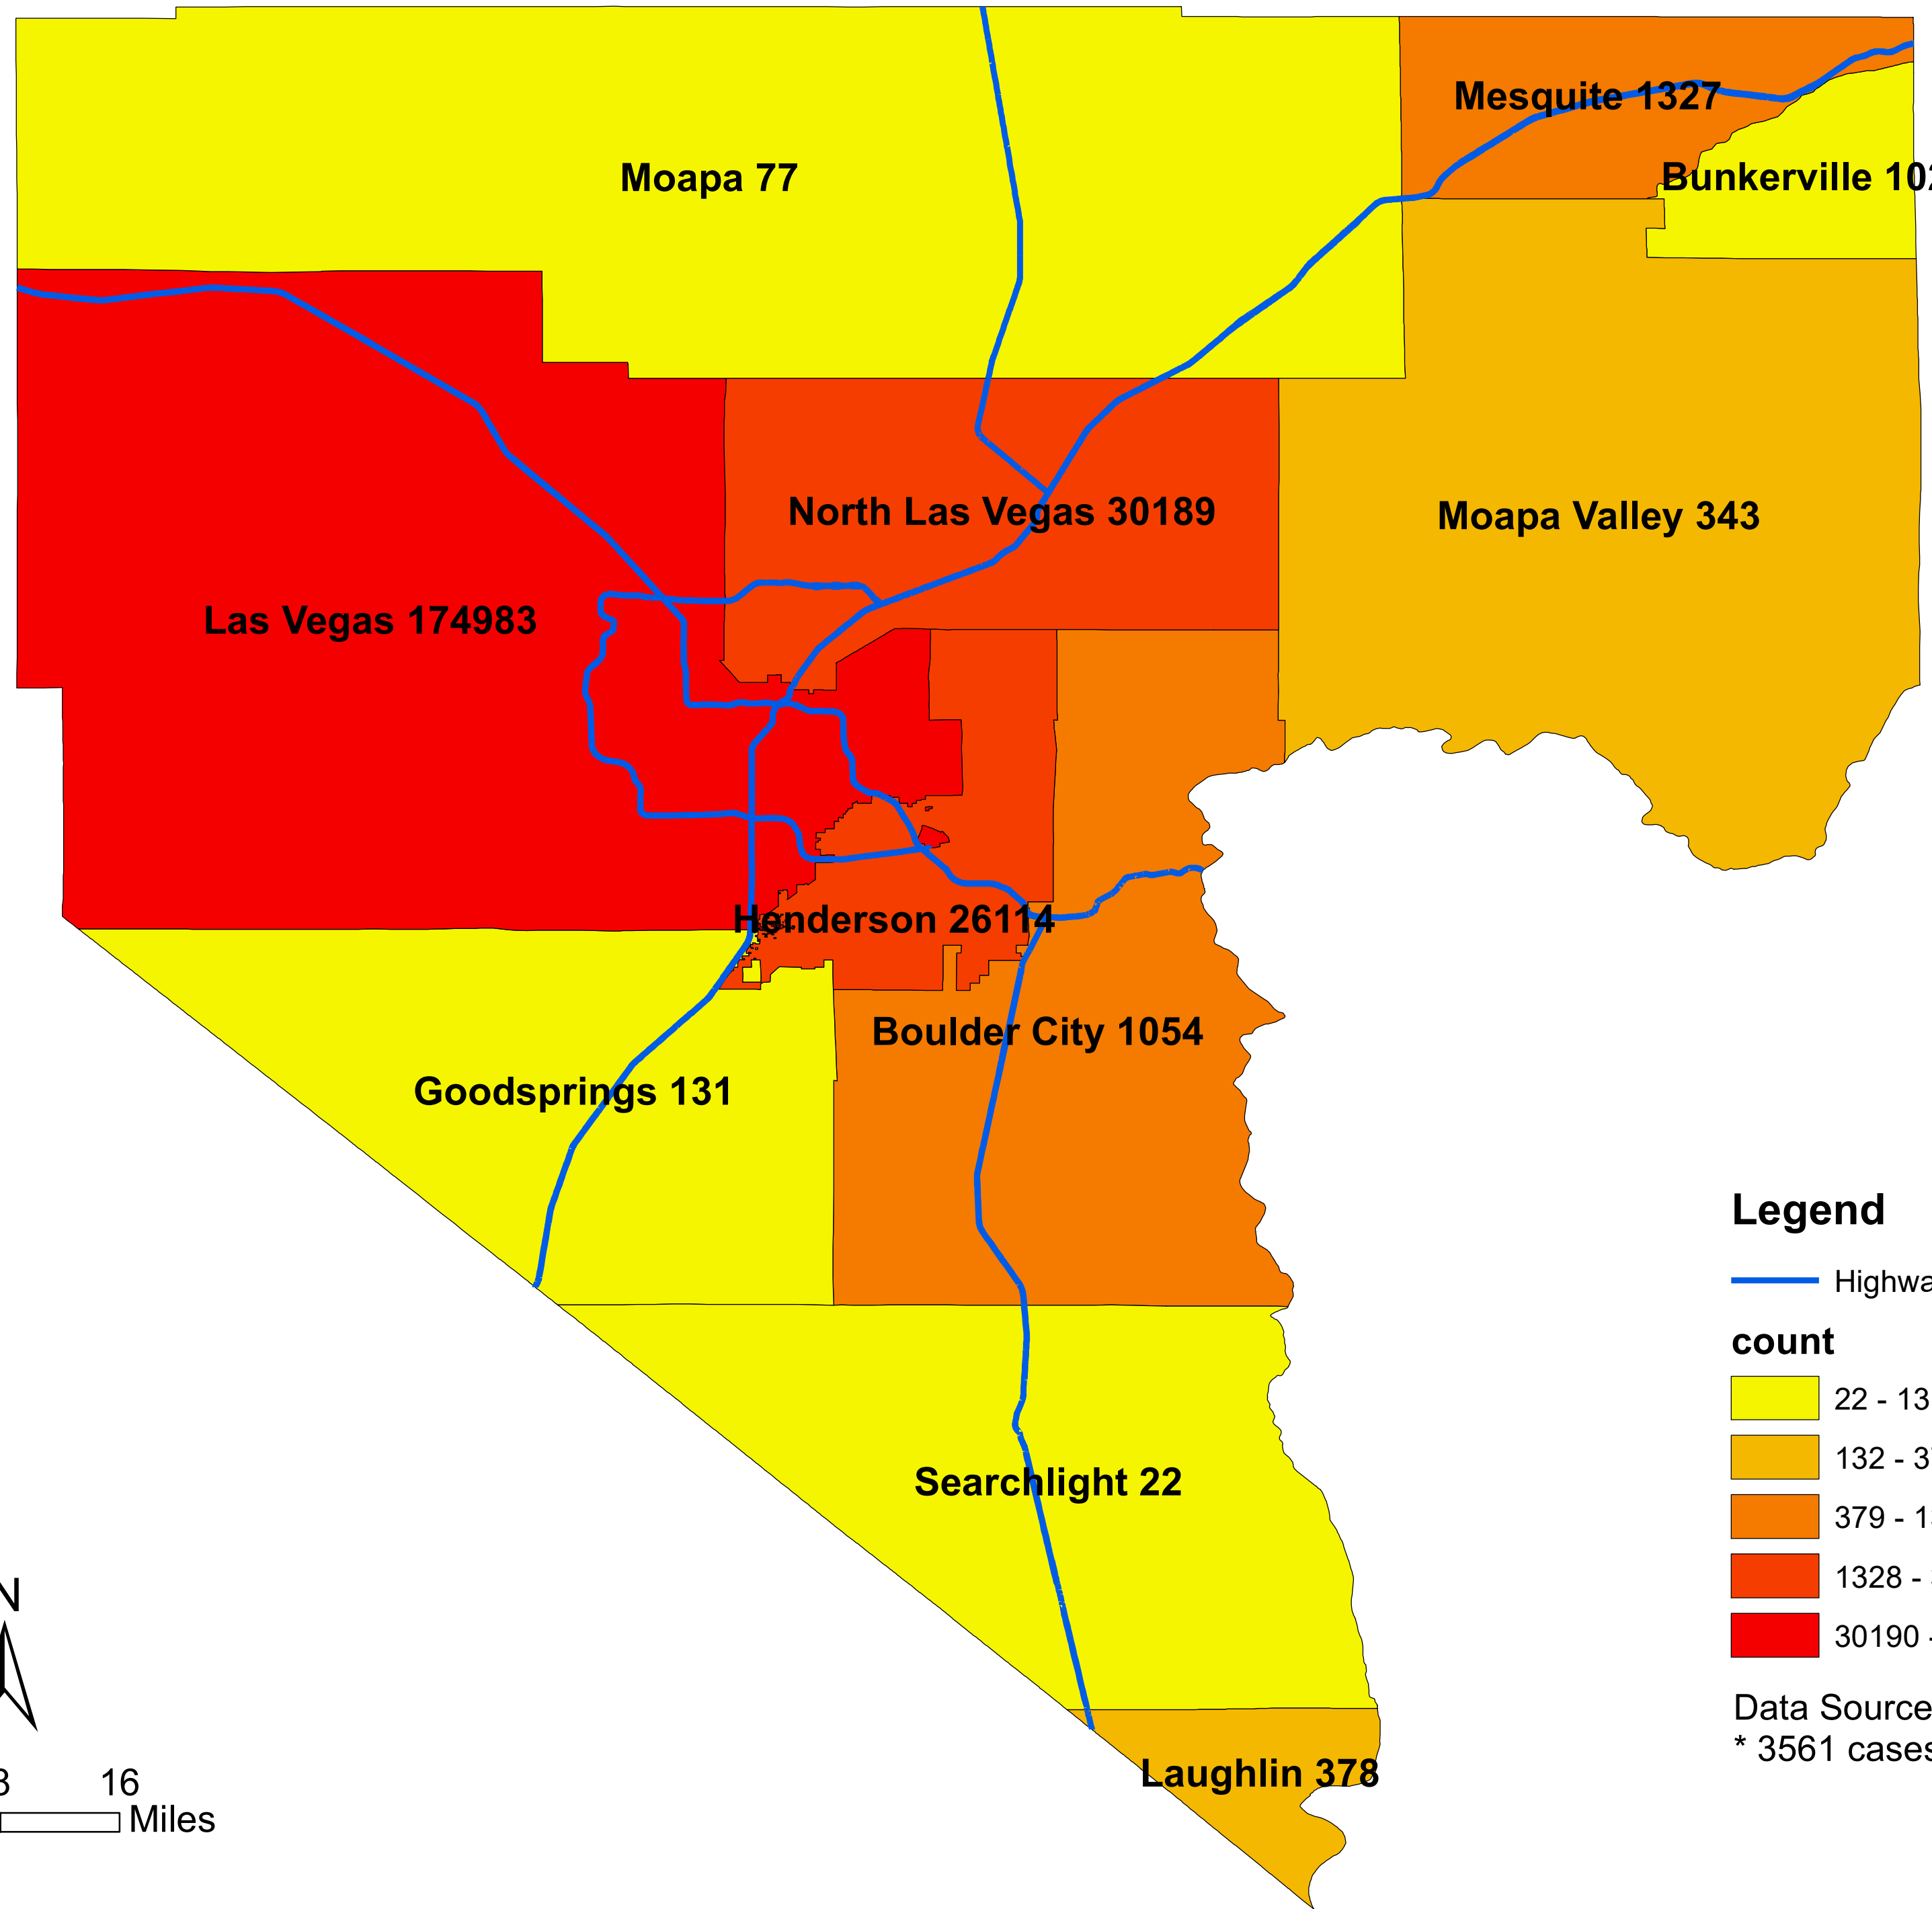

Number of COVID-19 cases by city in Clark county (04.17.2021)

Legend

— Highway

count

Data Source: SNHD

* 3561 cases without city information

0 4 8 16 Miles