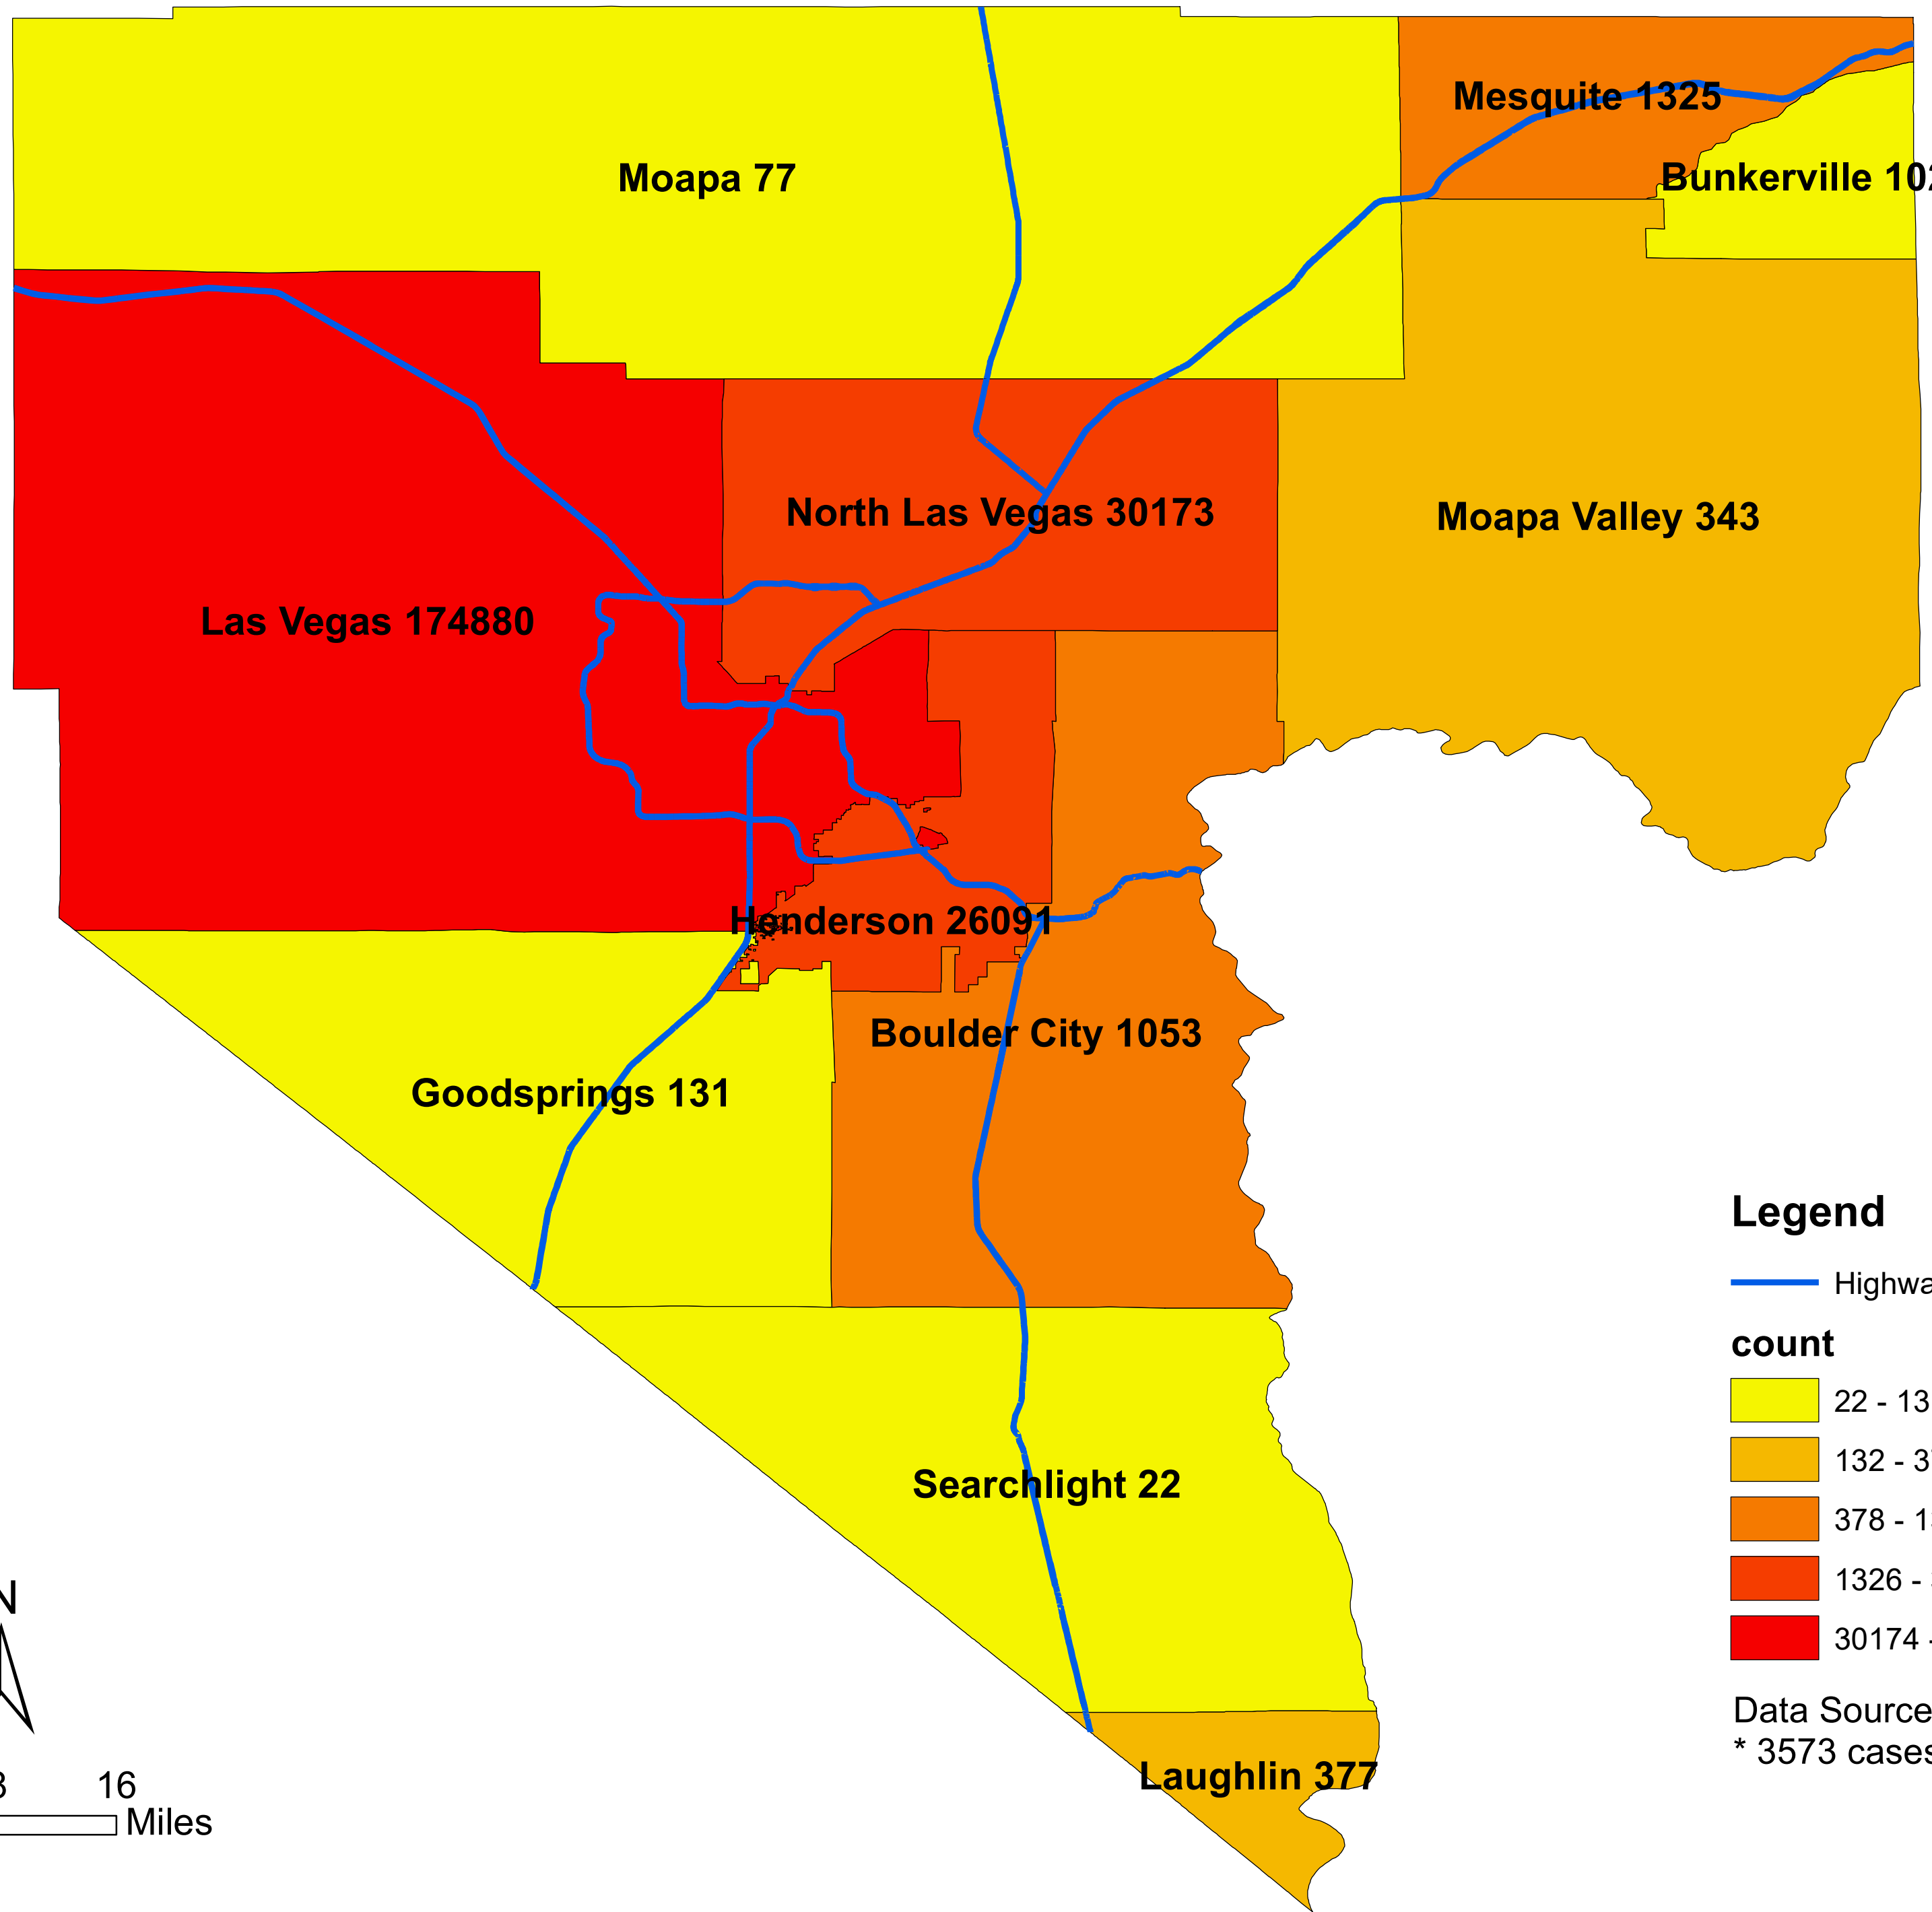

Number of COVID-19 cases by city in Clark county (04.16.2021)

Legend

— Highway

count

Data Source: SNHD

* 3573 cases without city information

0 4 8 16 Miles