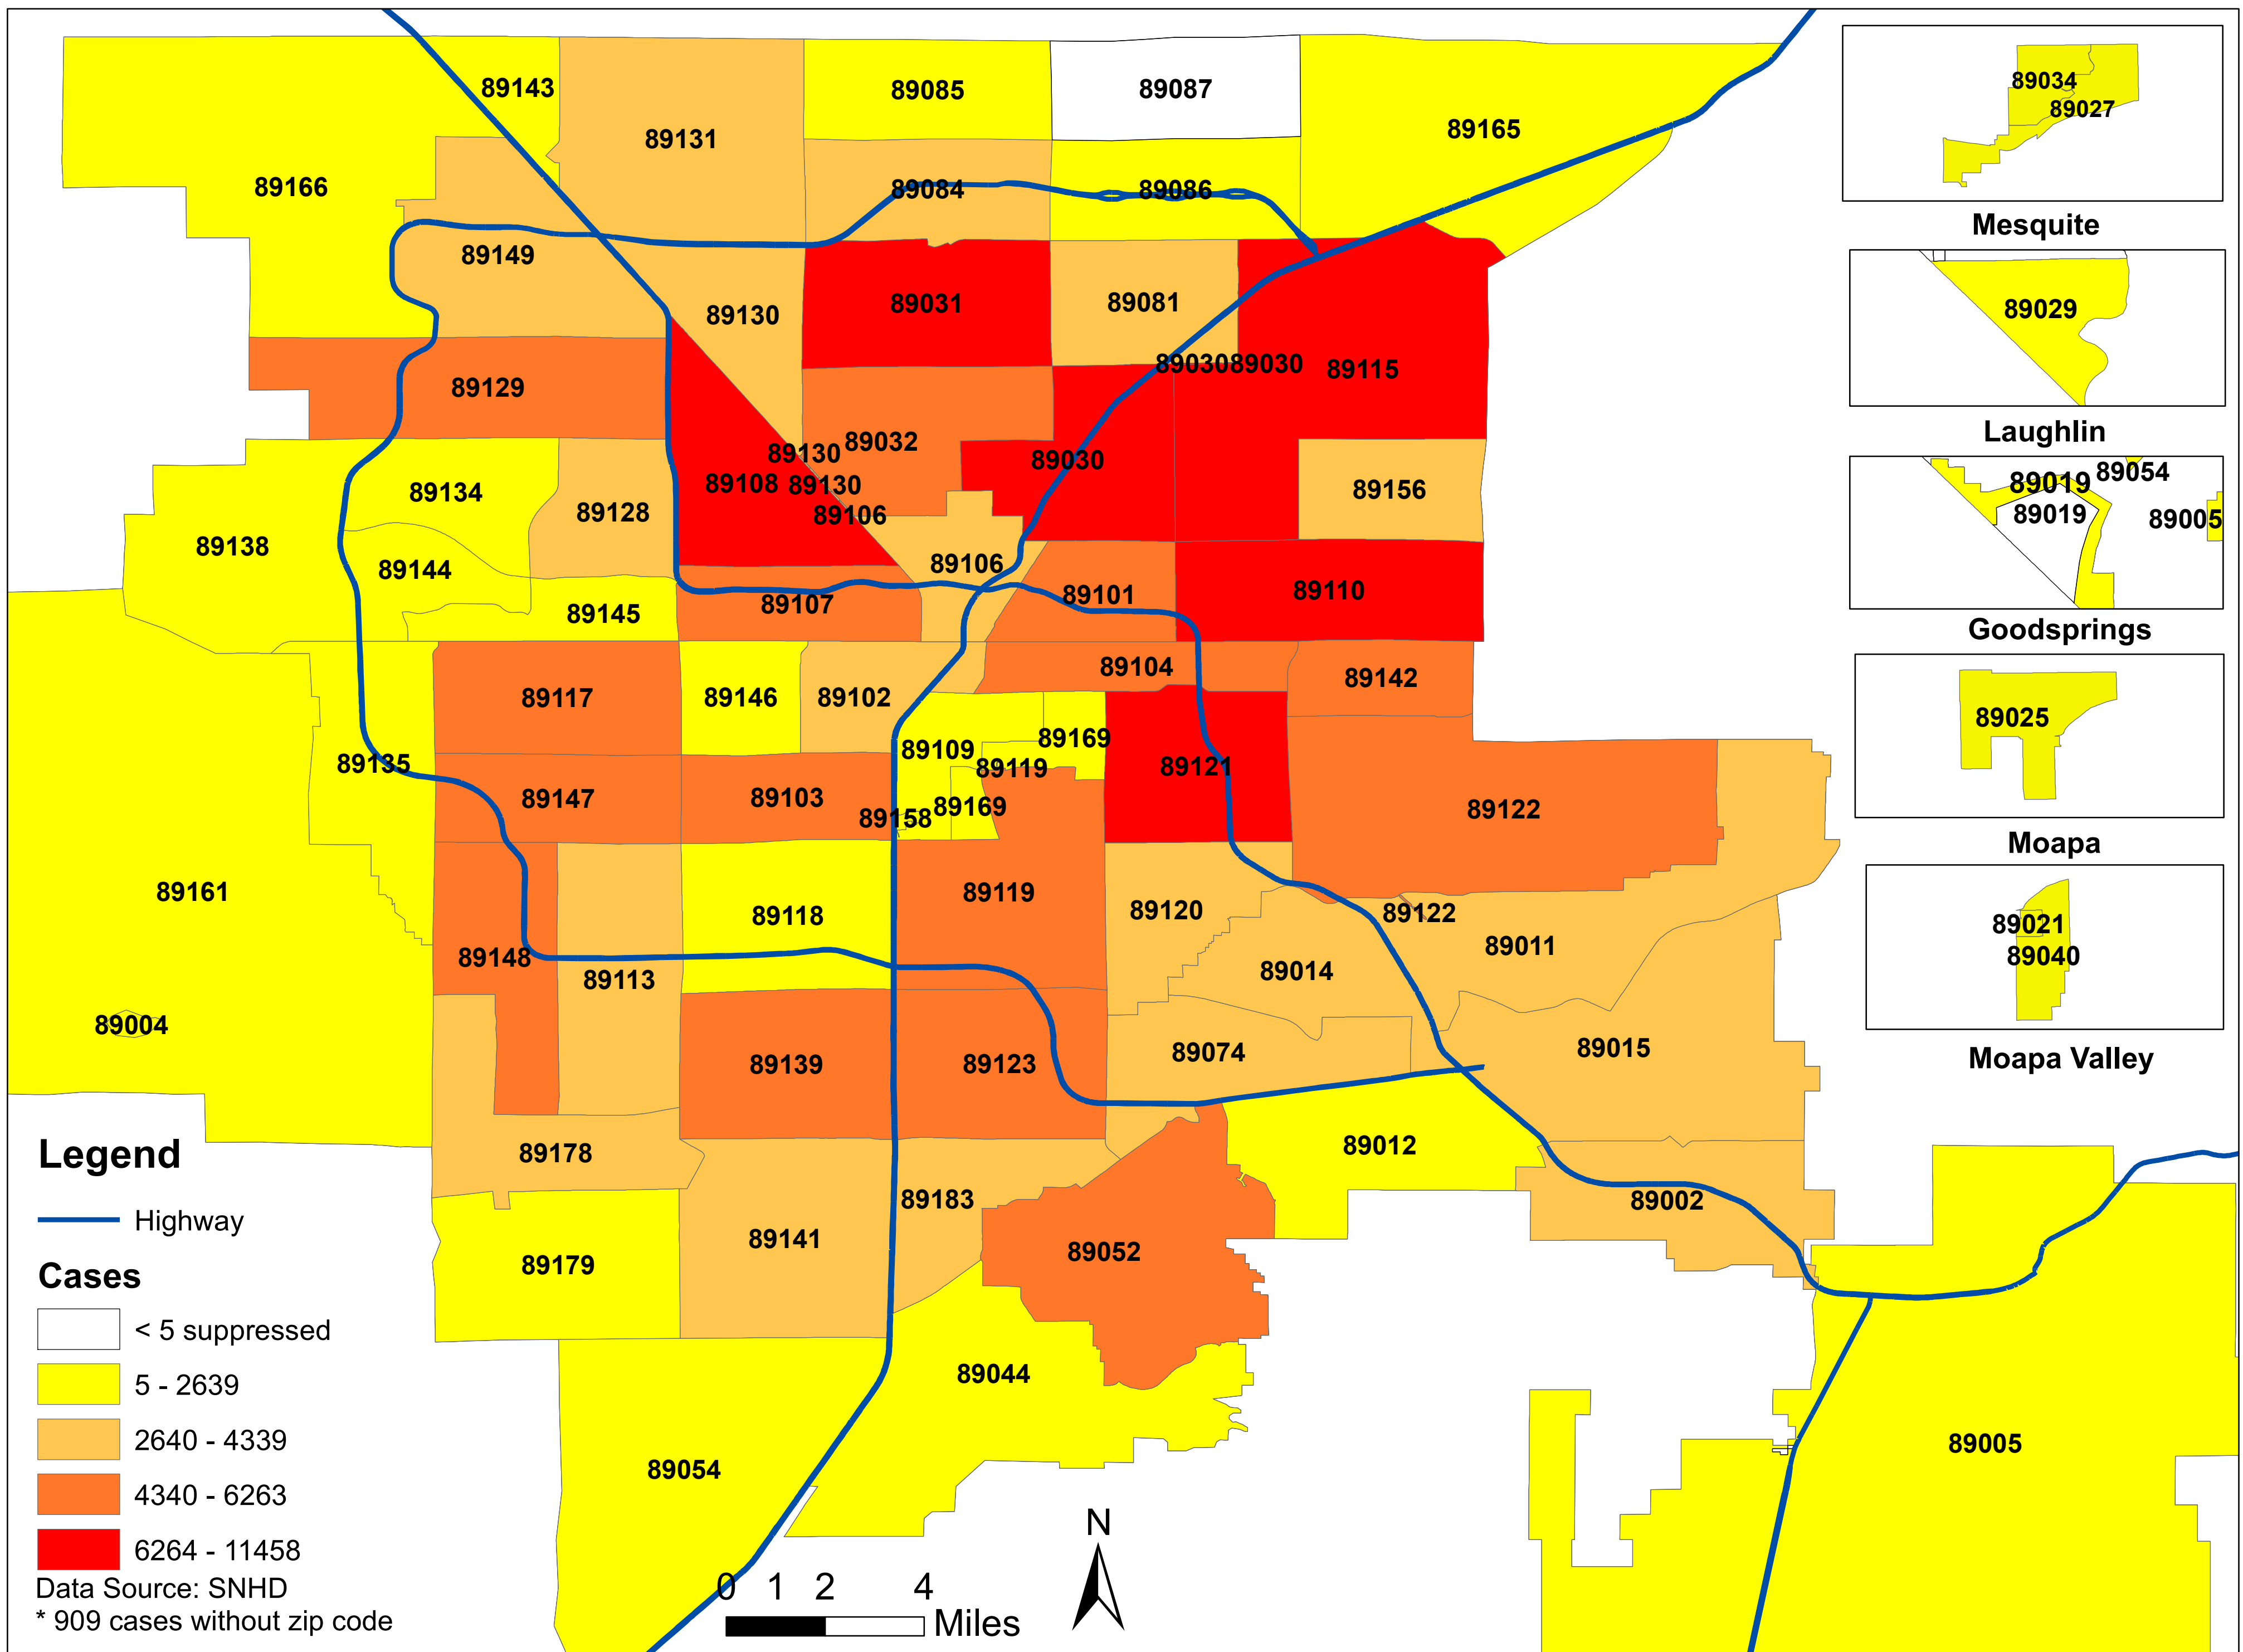

# Number of COVID-19 cases by zip code in Clark county (04.15.2021)

**Note: More than 5 cases reported from 89124**