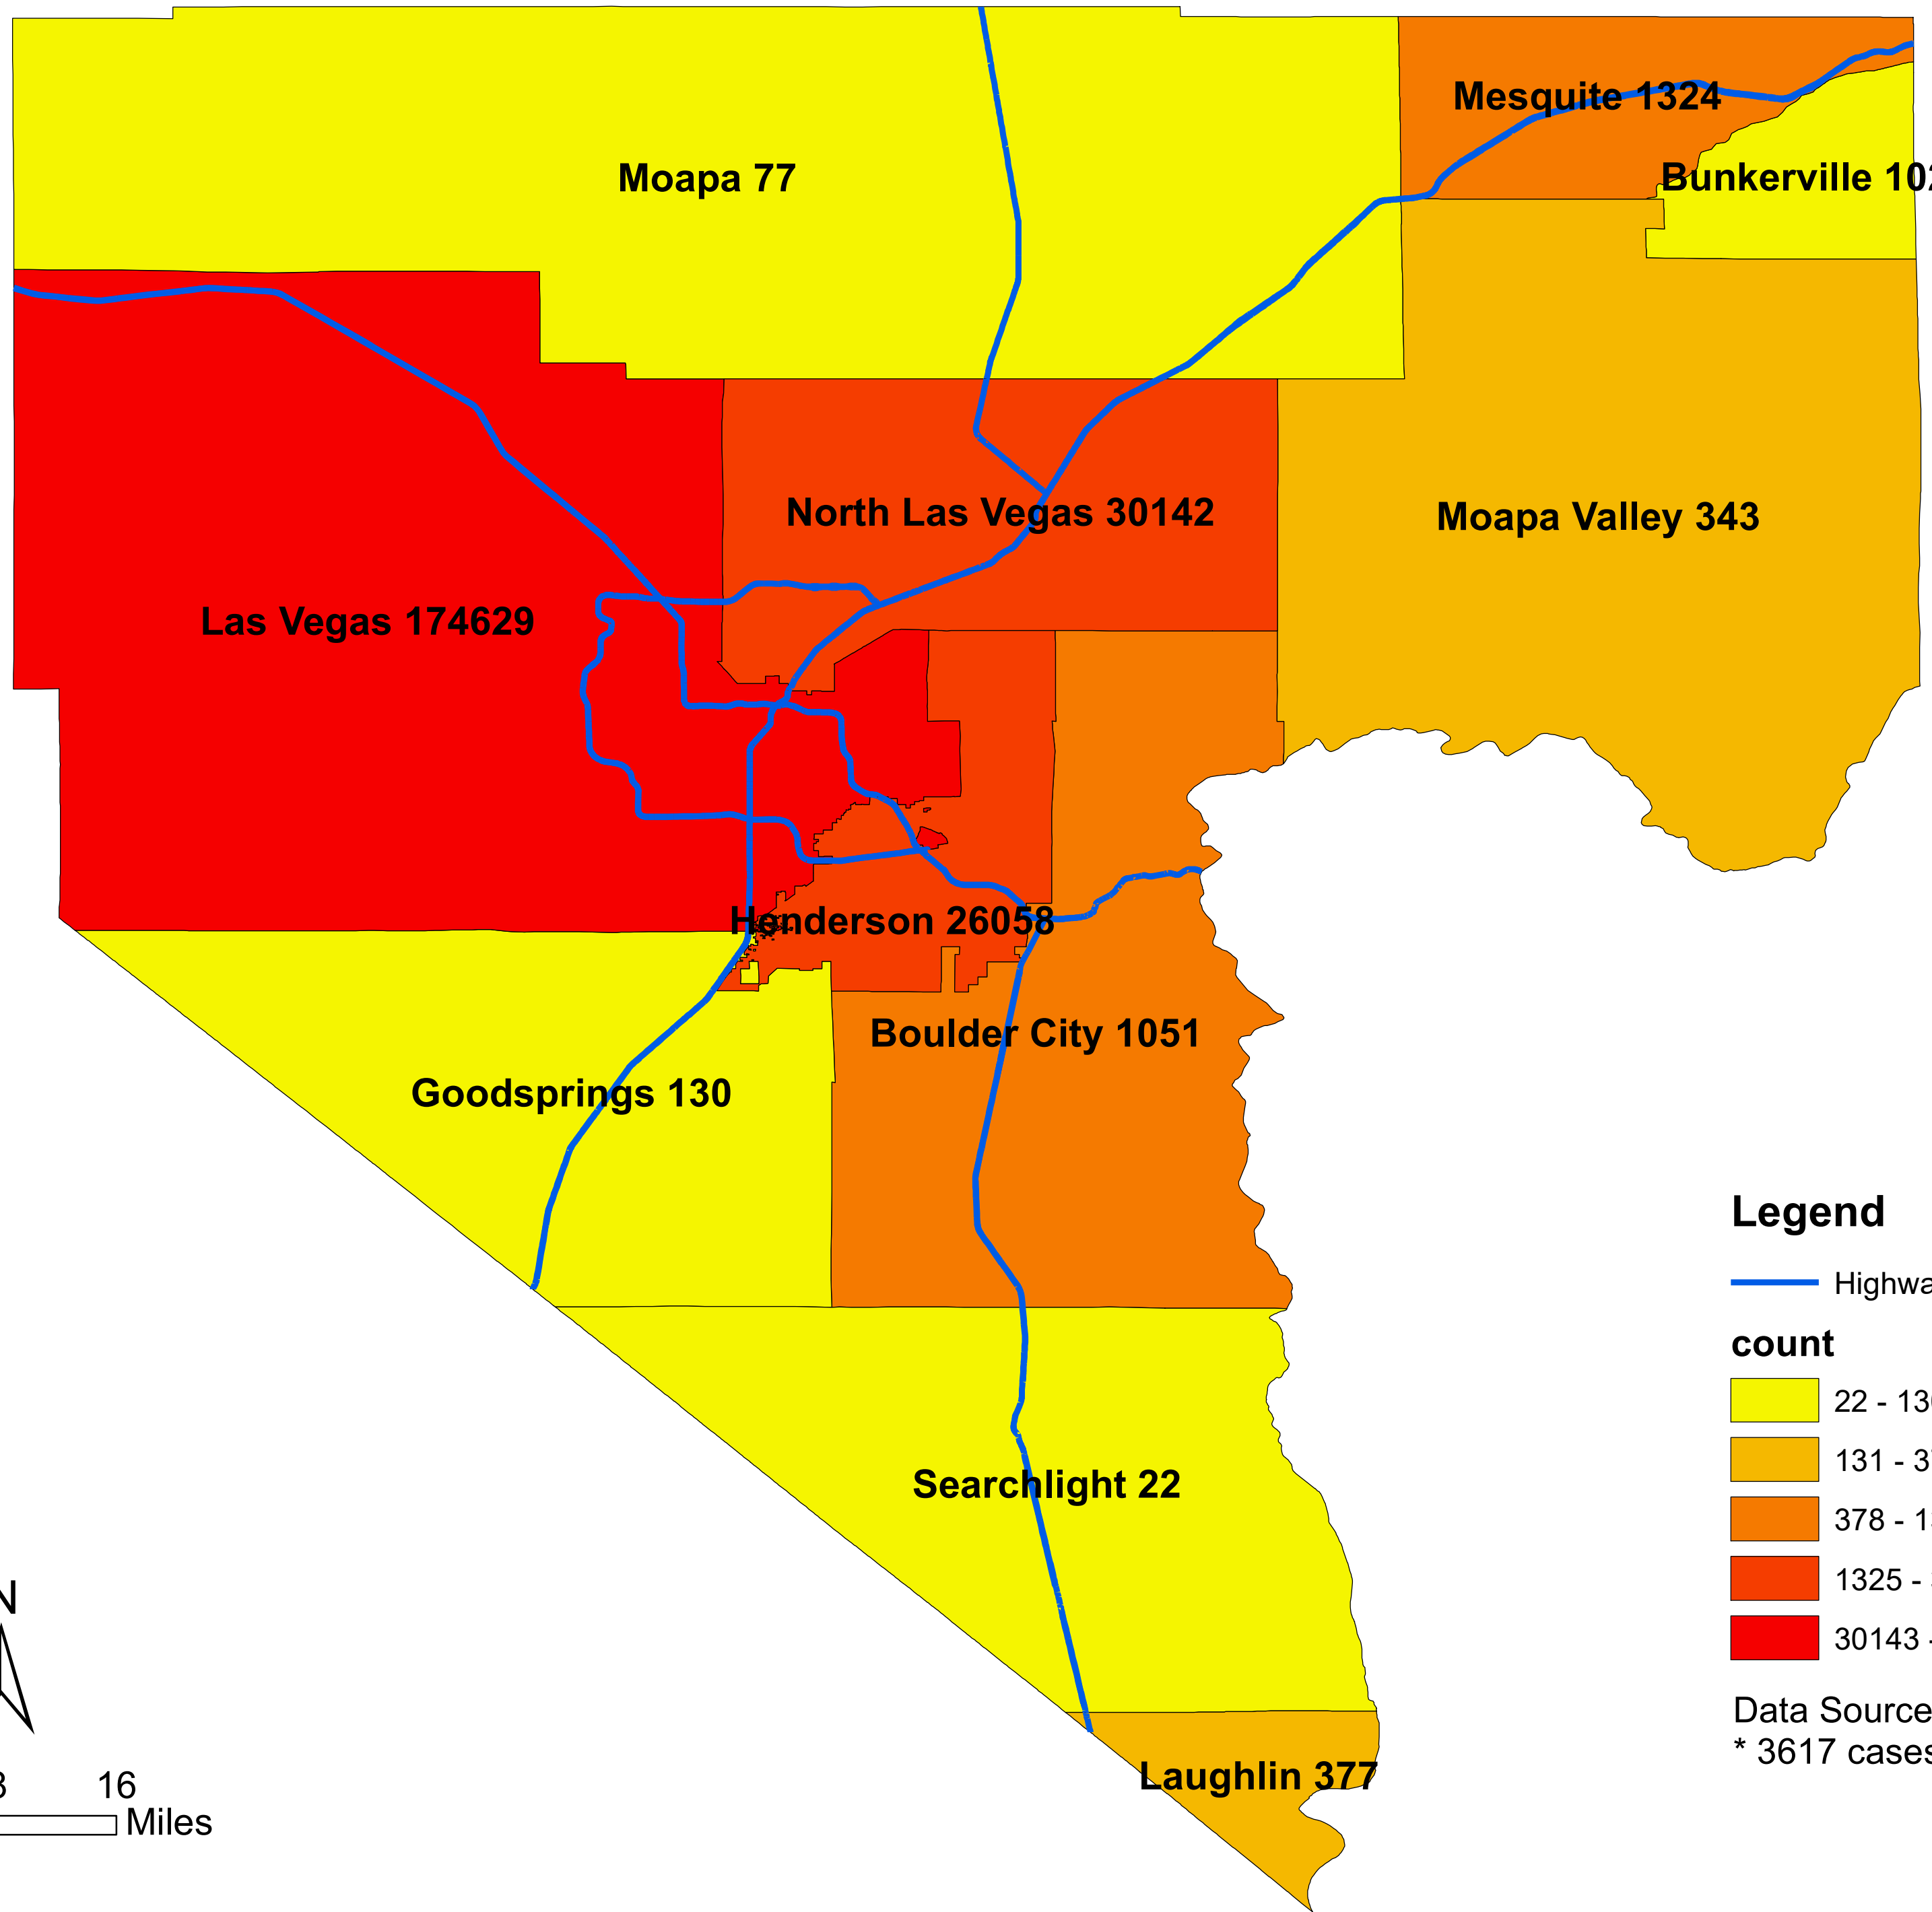

# Number of COVID-19 cases by city in Clark county (04.15.2021)

## Legend

— Highway

### count

Data Source: SNHD

\* 3617 cases without city information

0 4 8 16 Miles