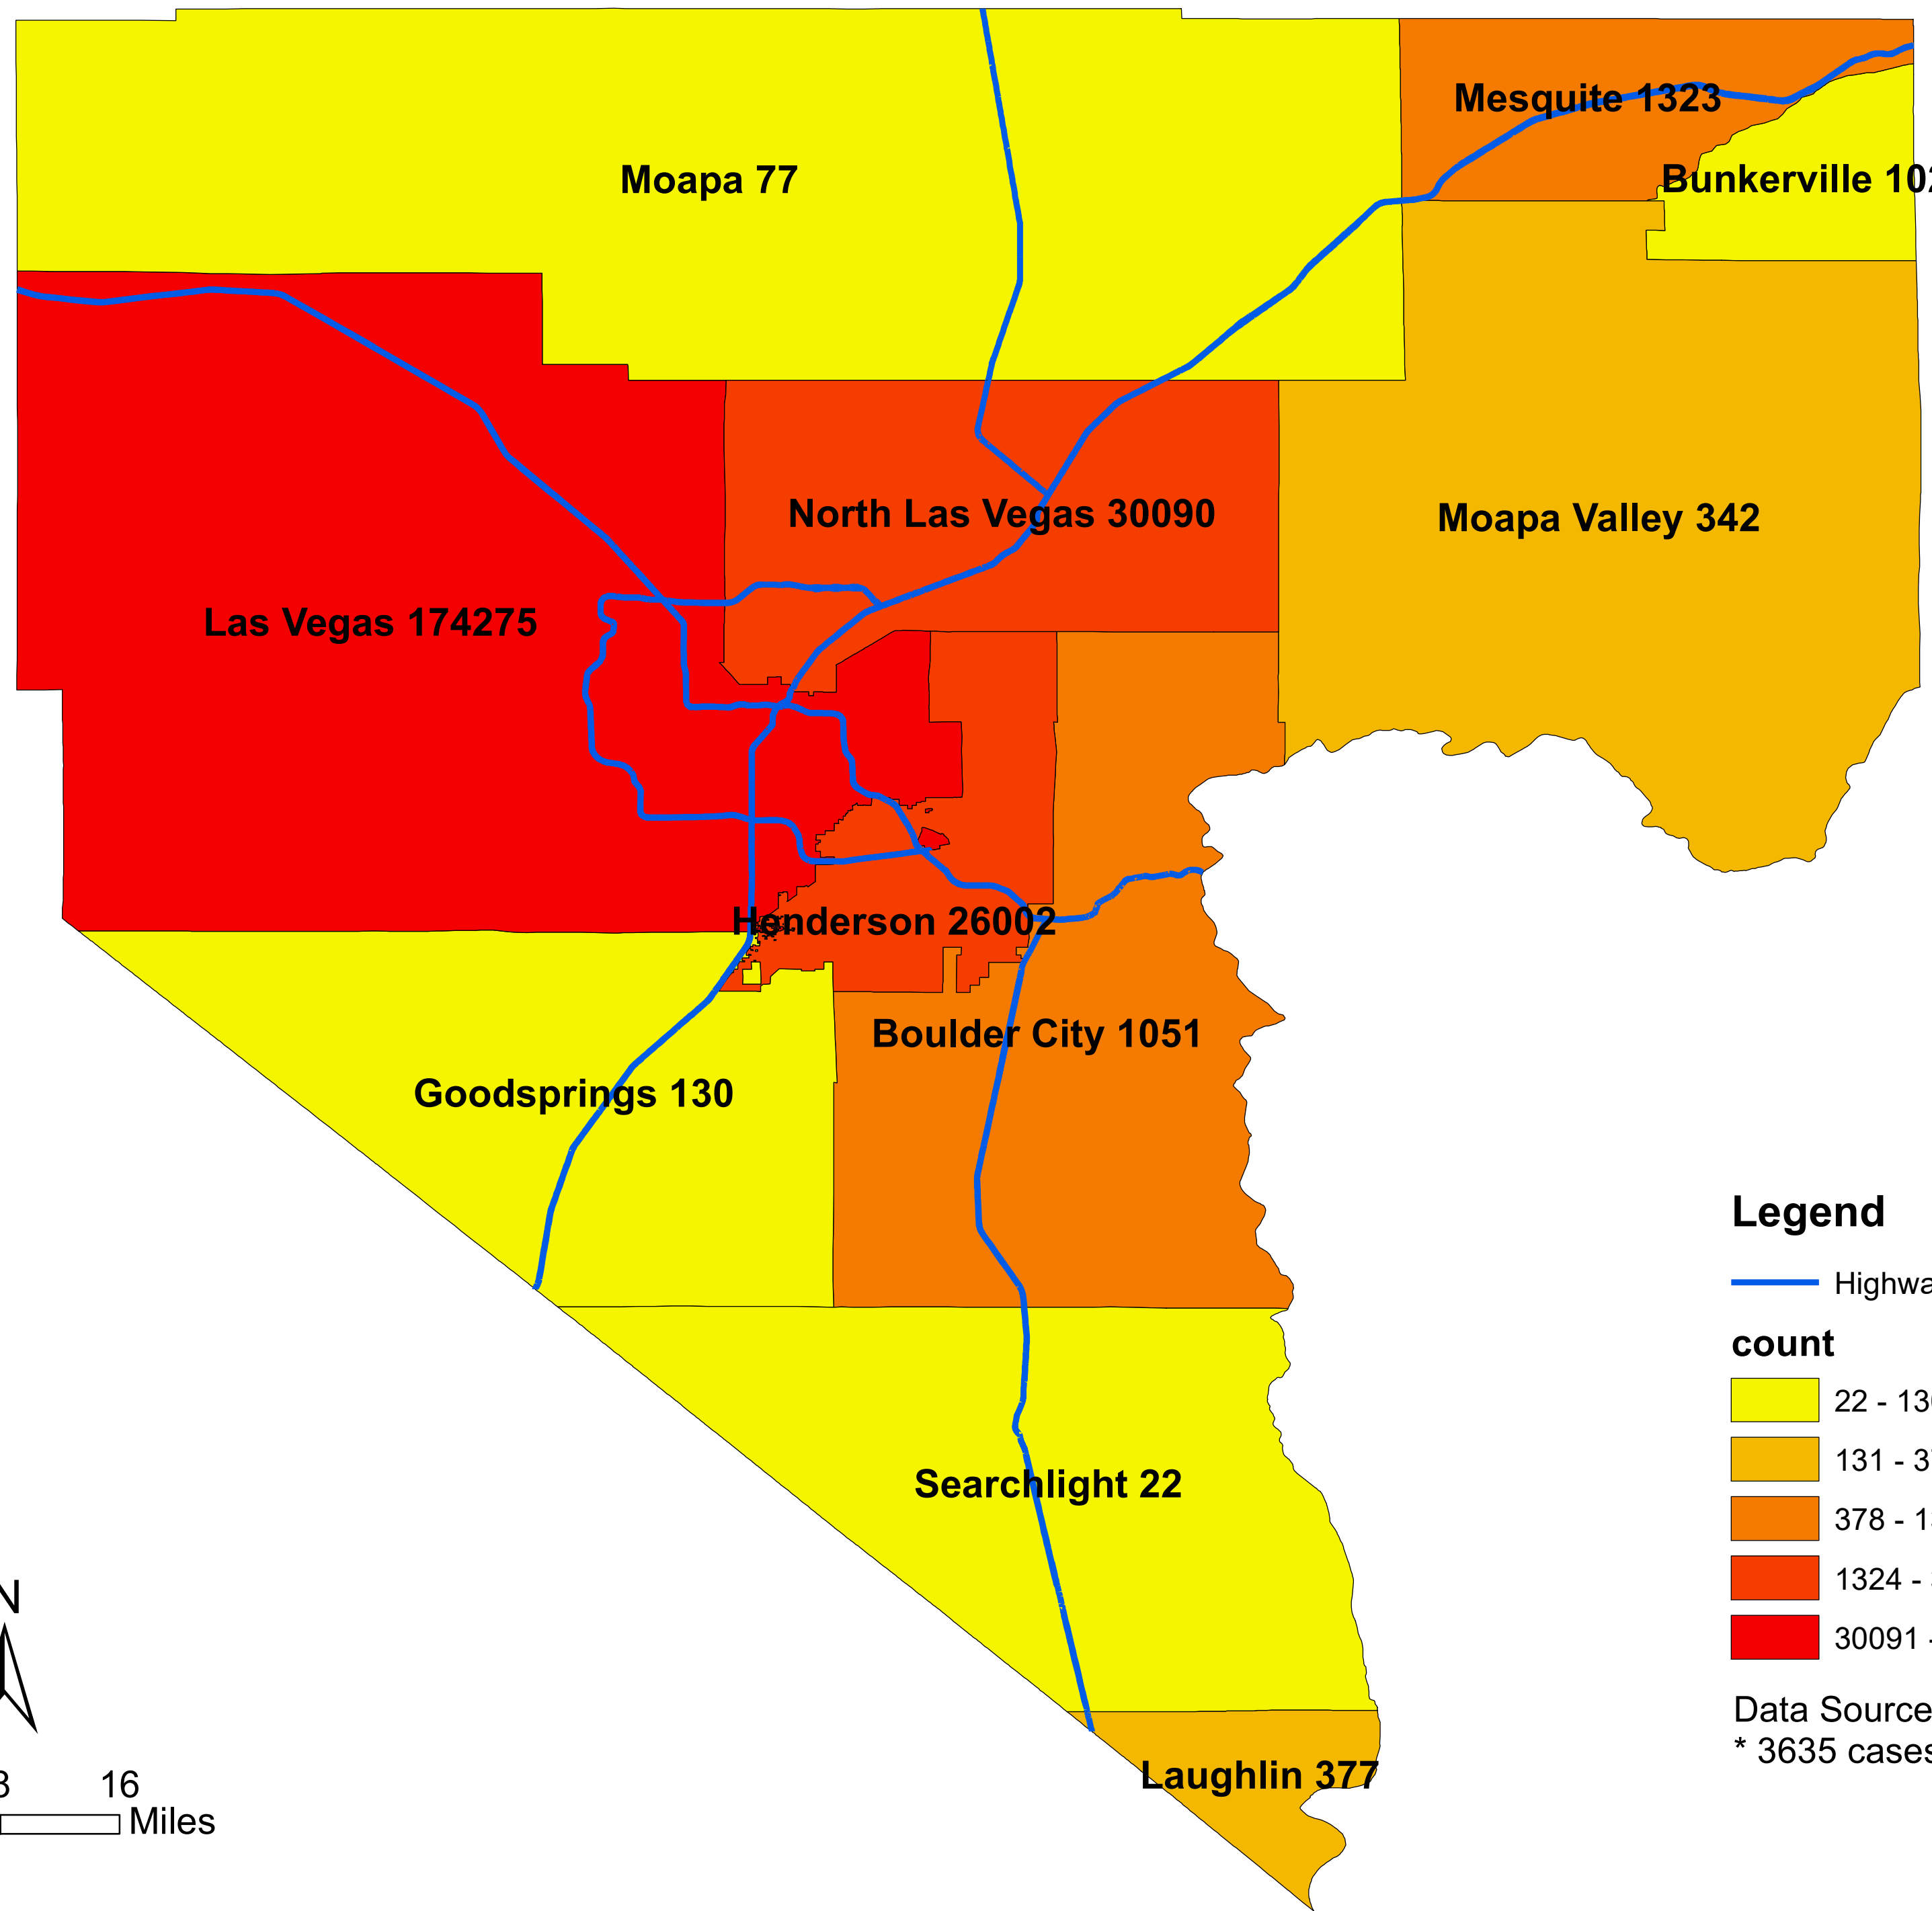

Number of COVID-19 cases by city in Clark county (04.14.2021)

Legend

— Highway

count

- 22 - 130
- 131 - 377
- 378 - 1323
- 1324 - 30090
- 30091 - 174275

Data Source: SNHD

* 3635 cases without city information

0 4 8 16 Miles