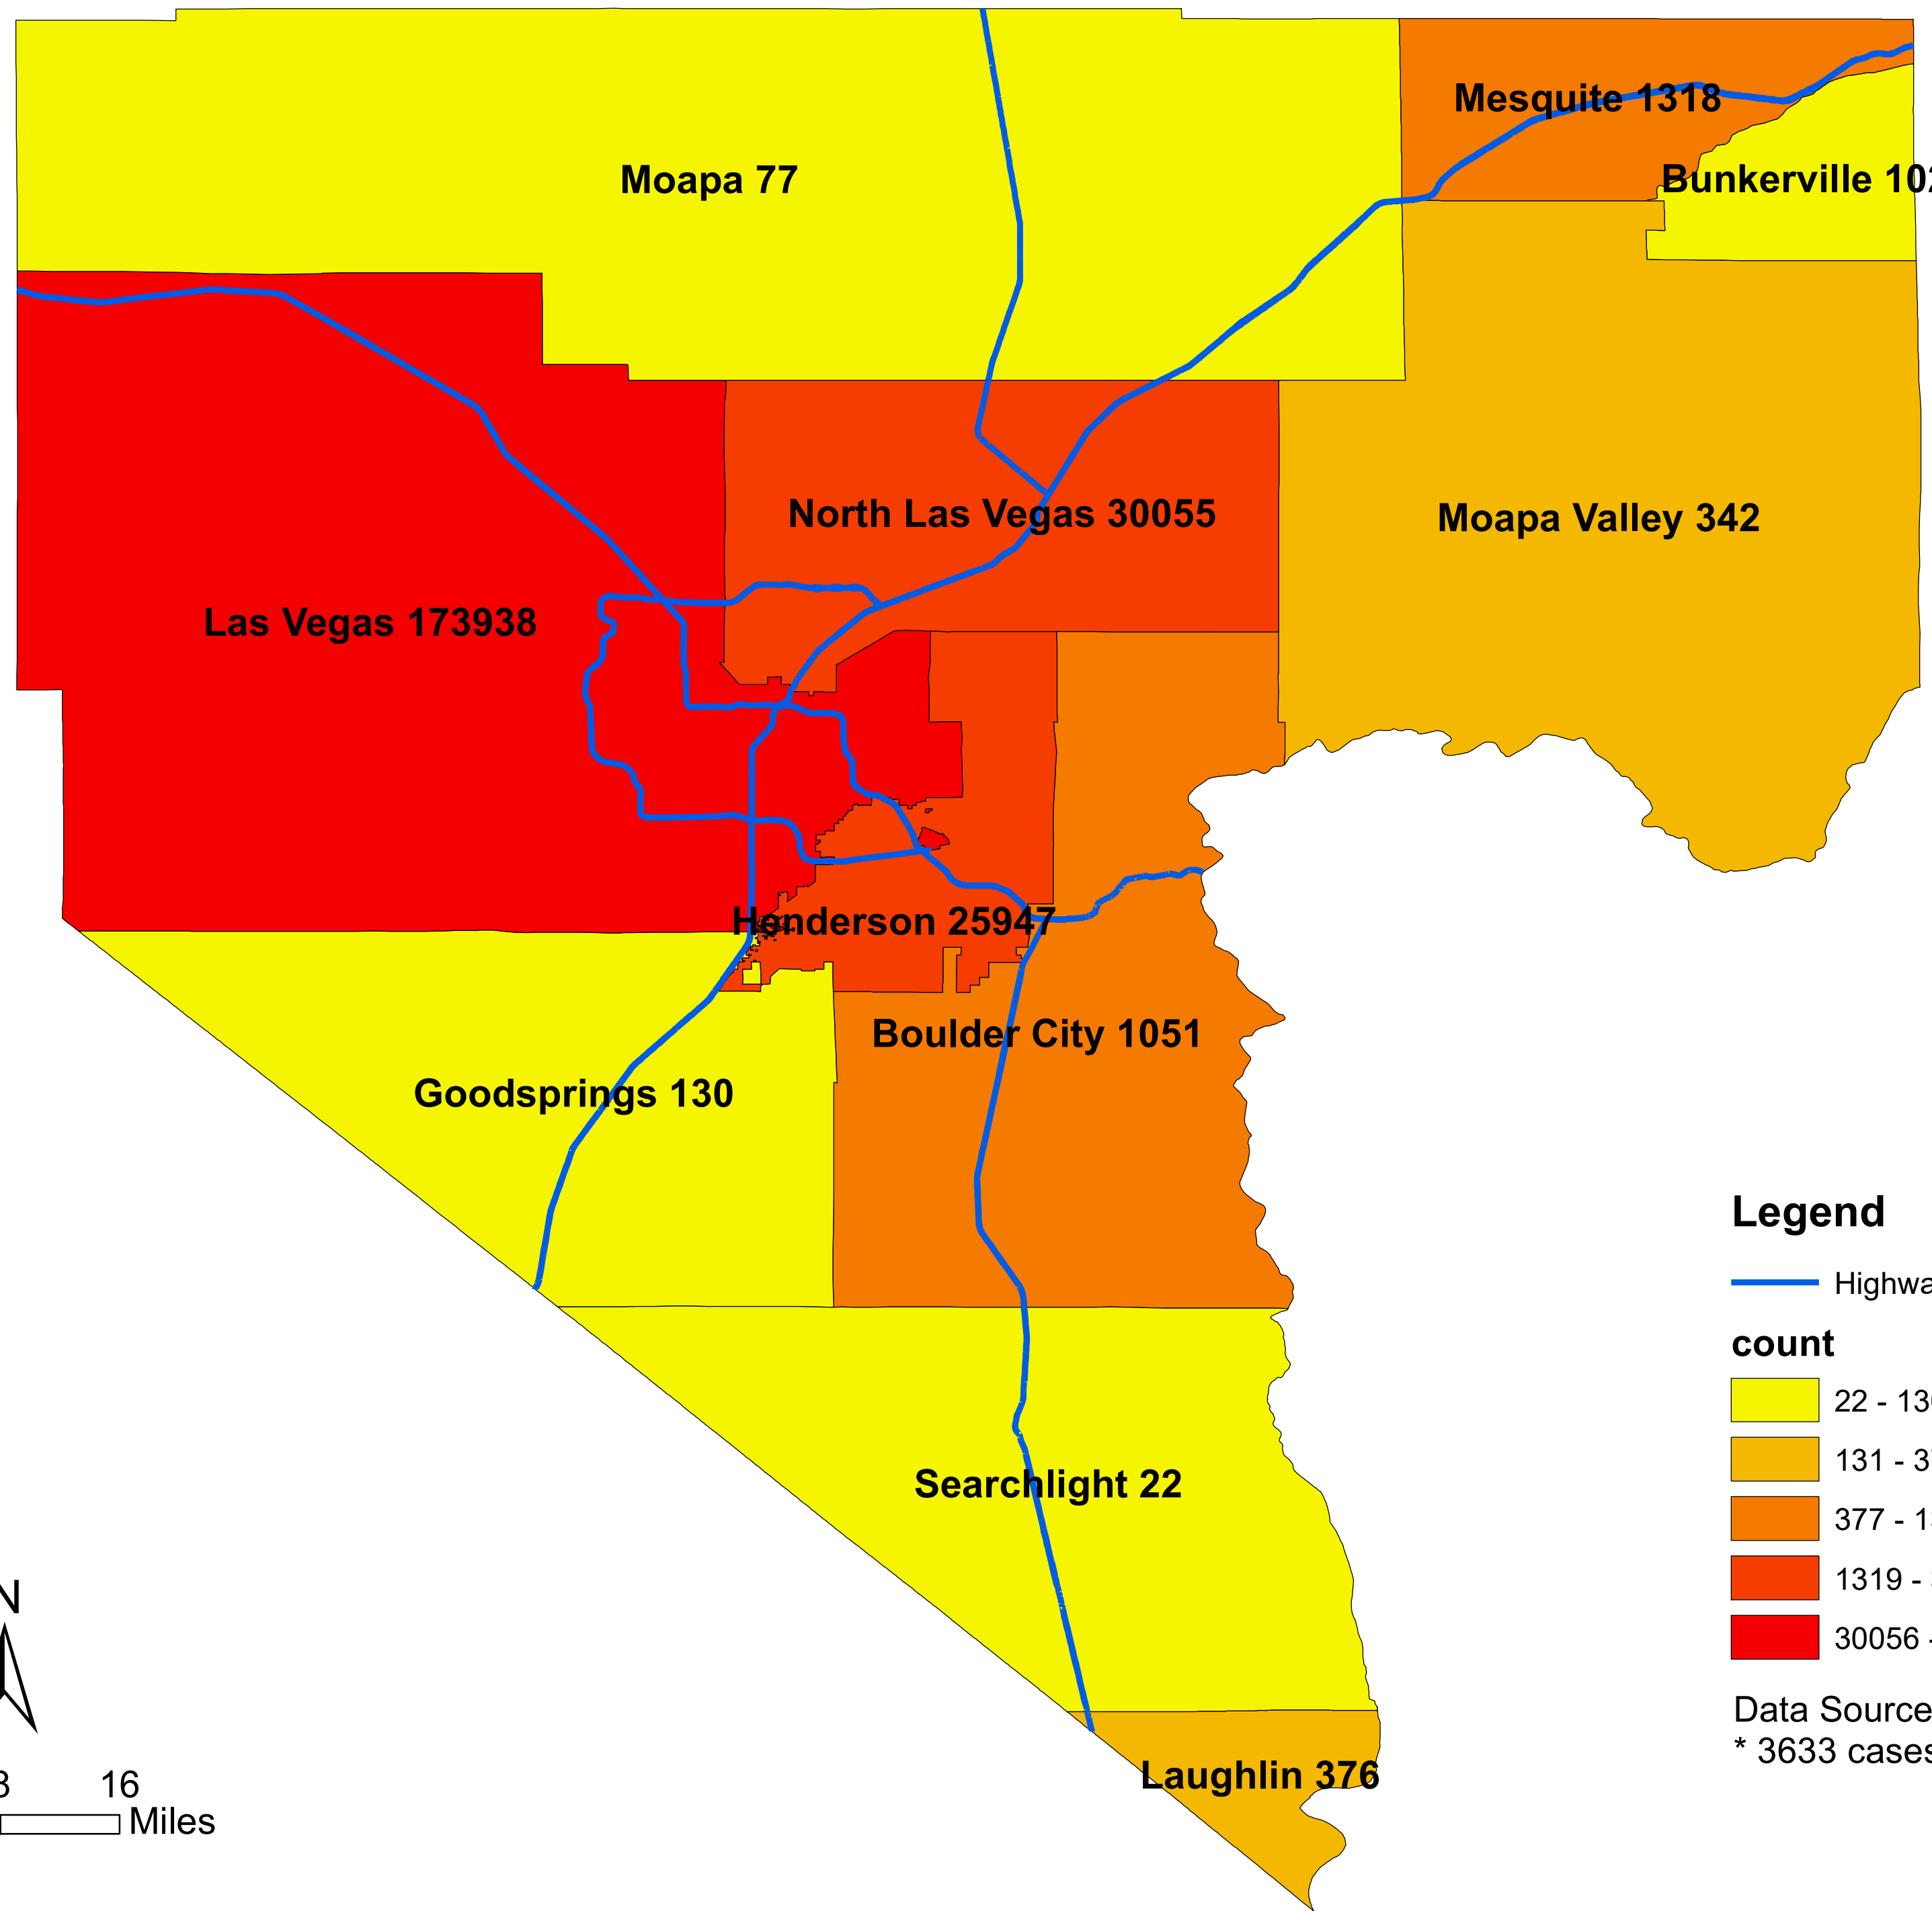

# Number of COVID-19 cases by city in Clark county (04.13.2021)

## Legend

— Highway

### count

Data Source: SNHD

\* 3633 cases without city information

0 4 8 16 Miles