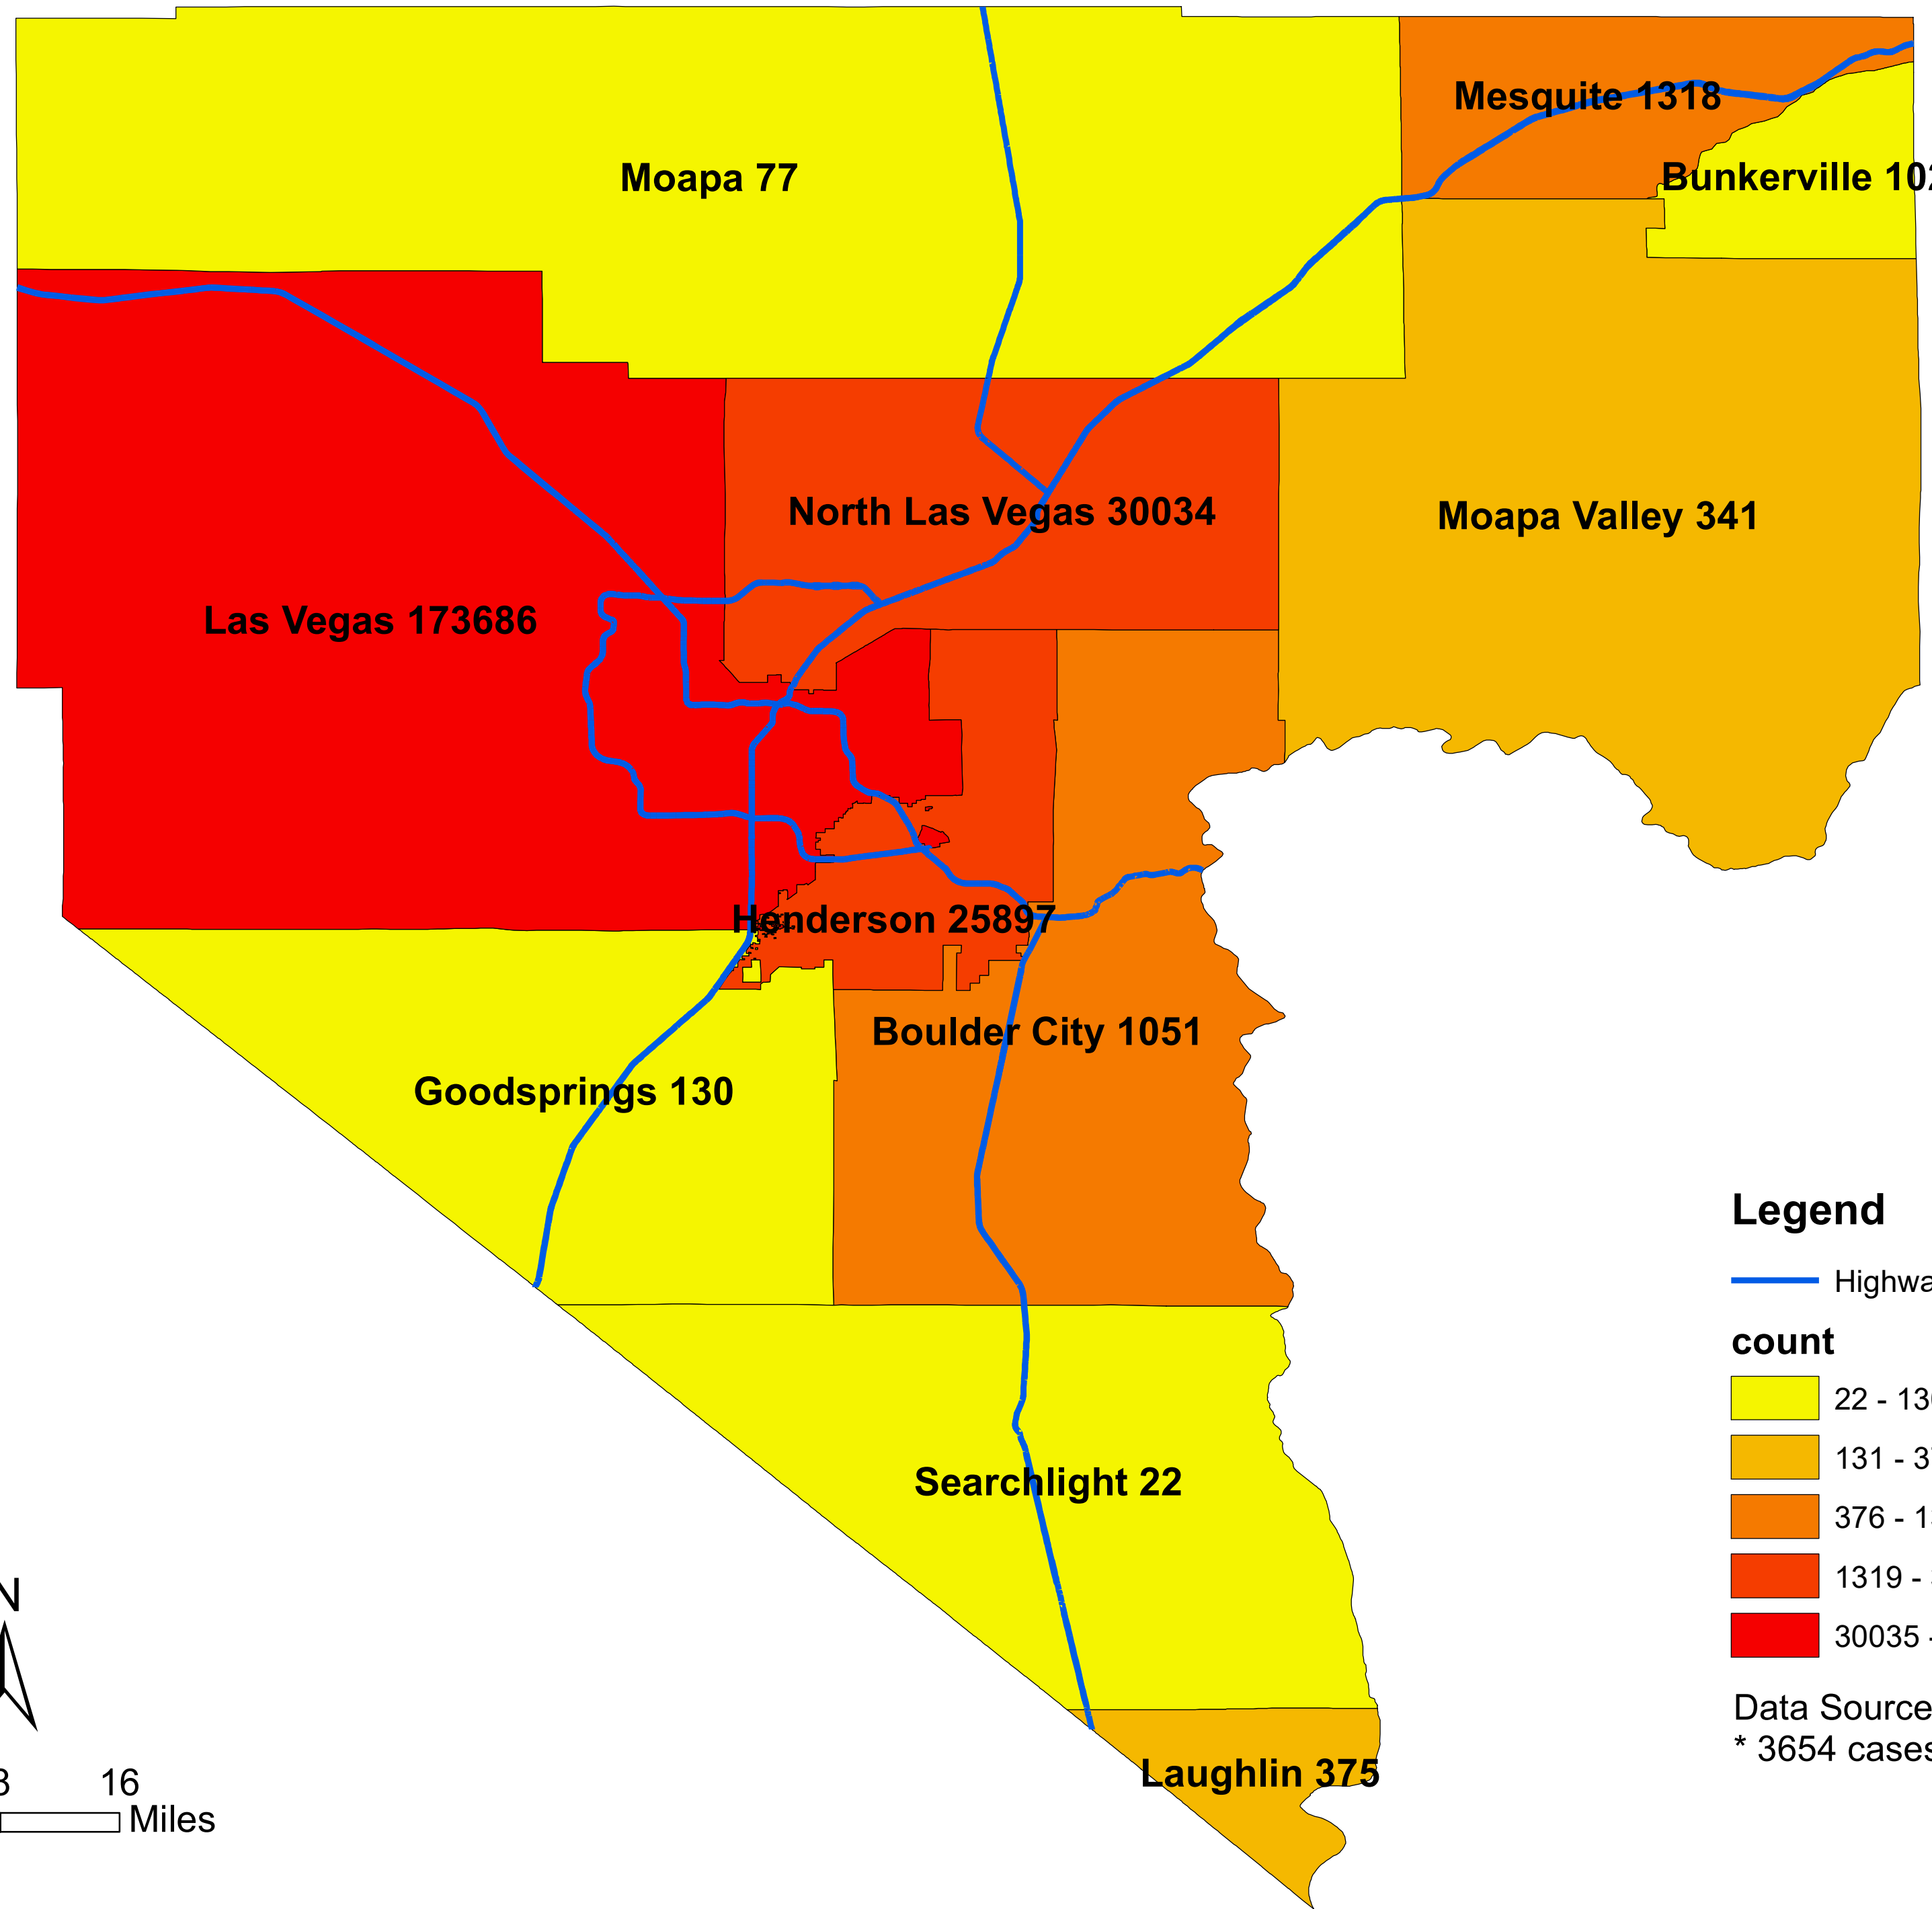

Number of COVID-19 cases by city in Clark county (04.12.2021)

Legend

— Highway

count

Data Source: SNHD

* 3,654 cases without city information

0 4 8 16 Miles