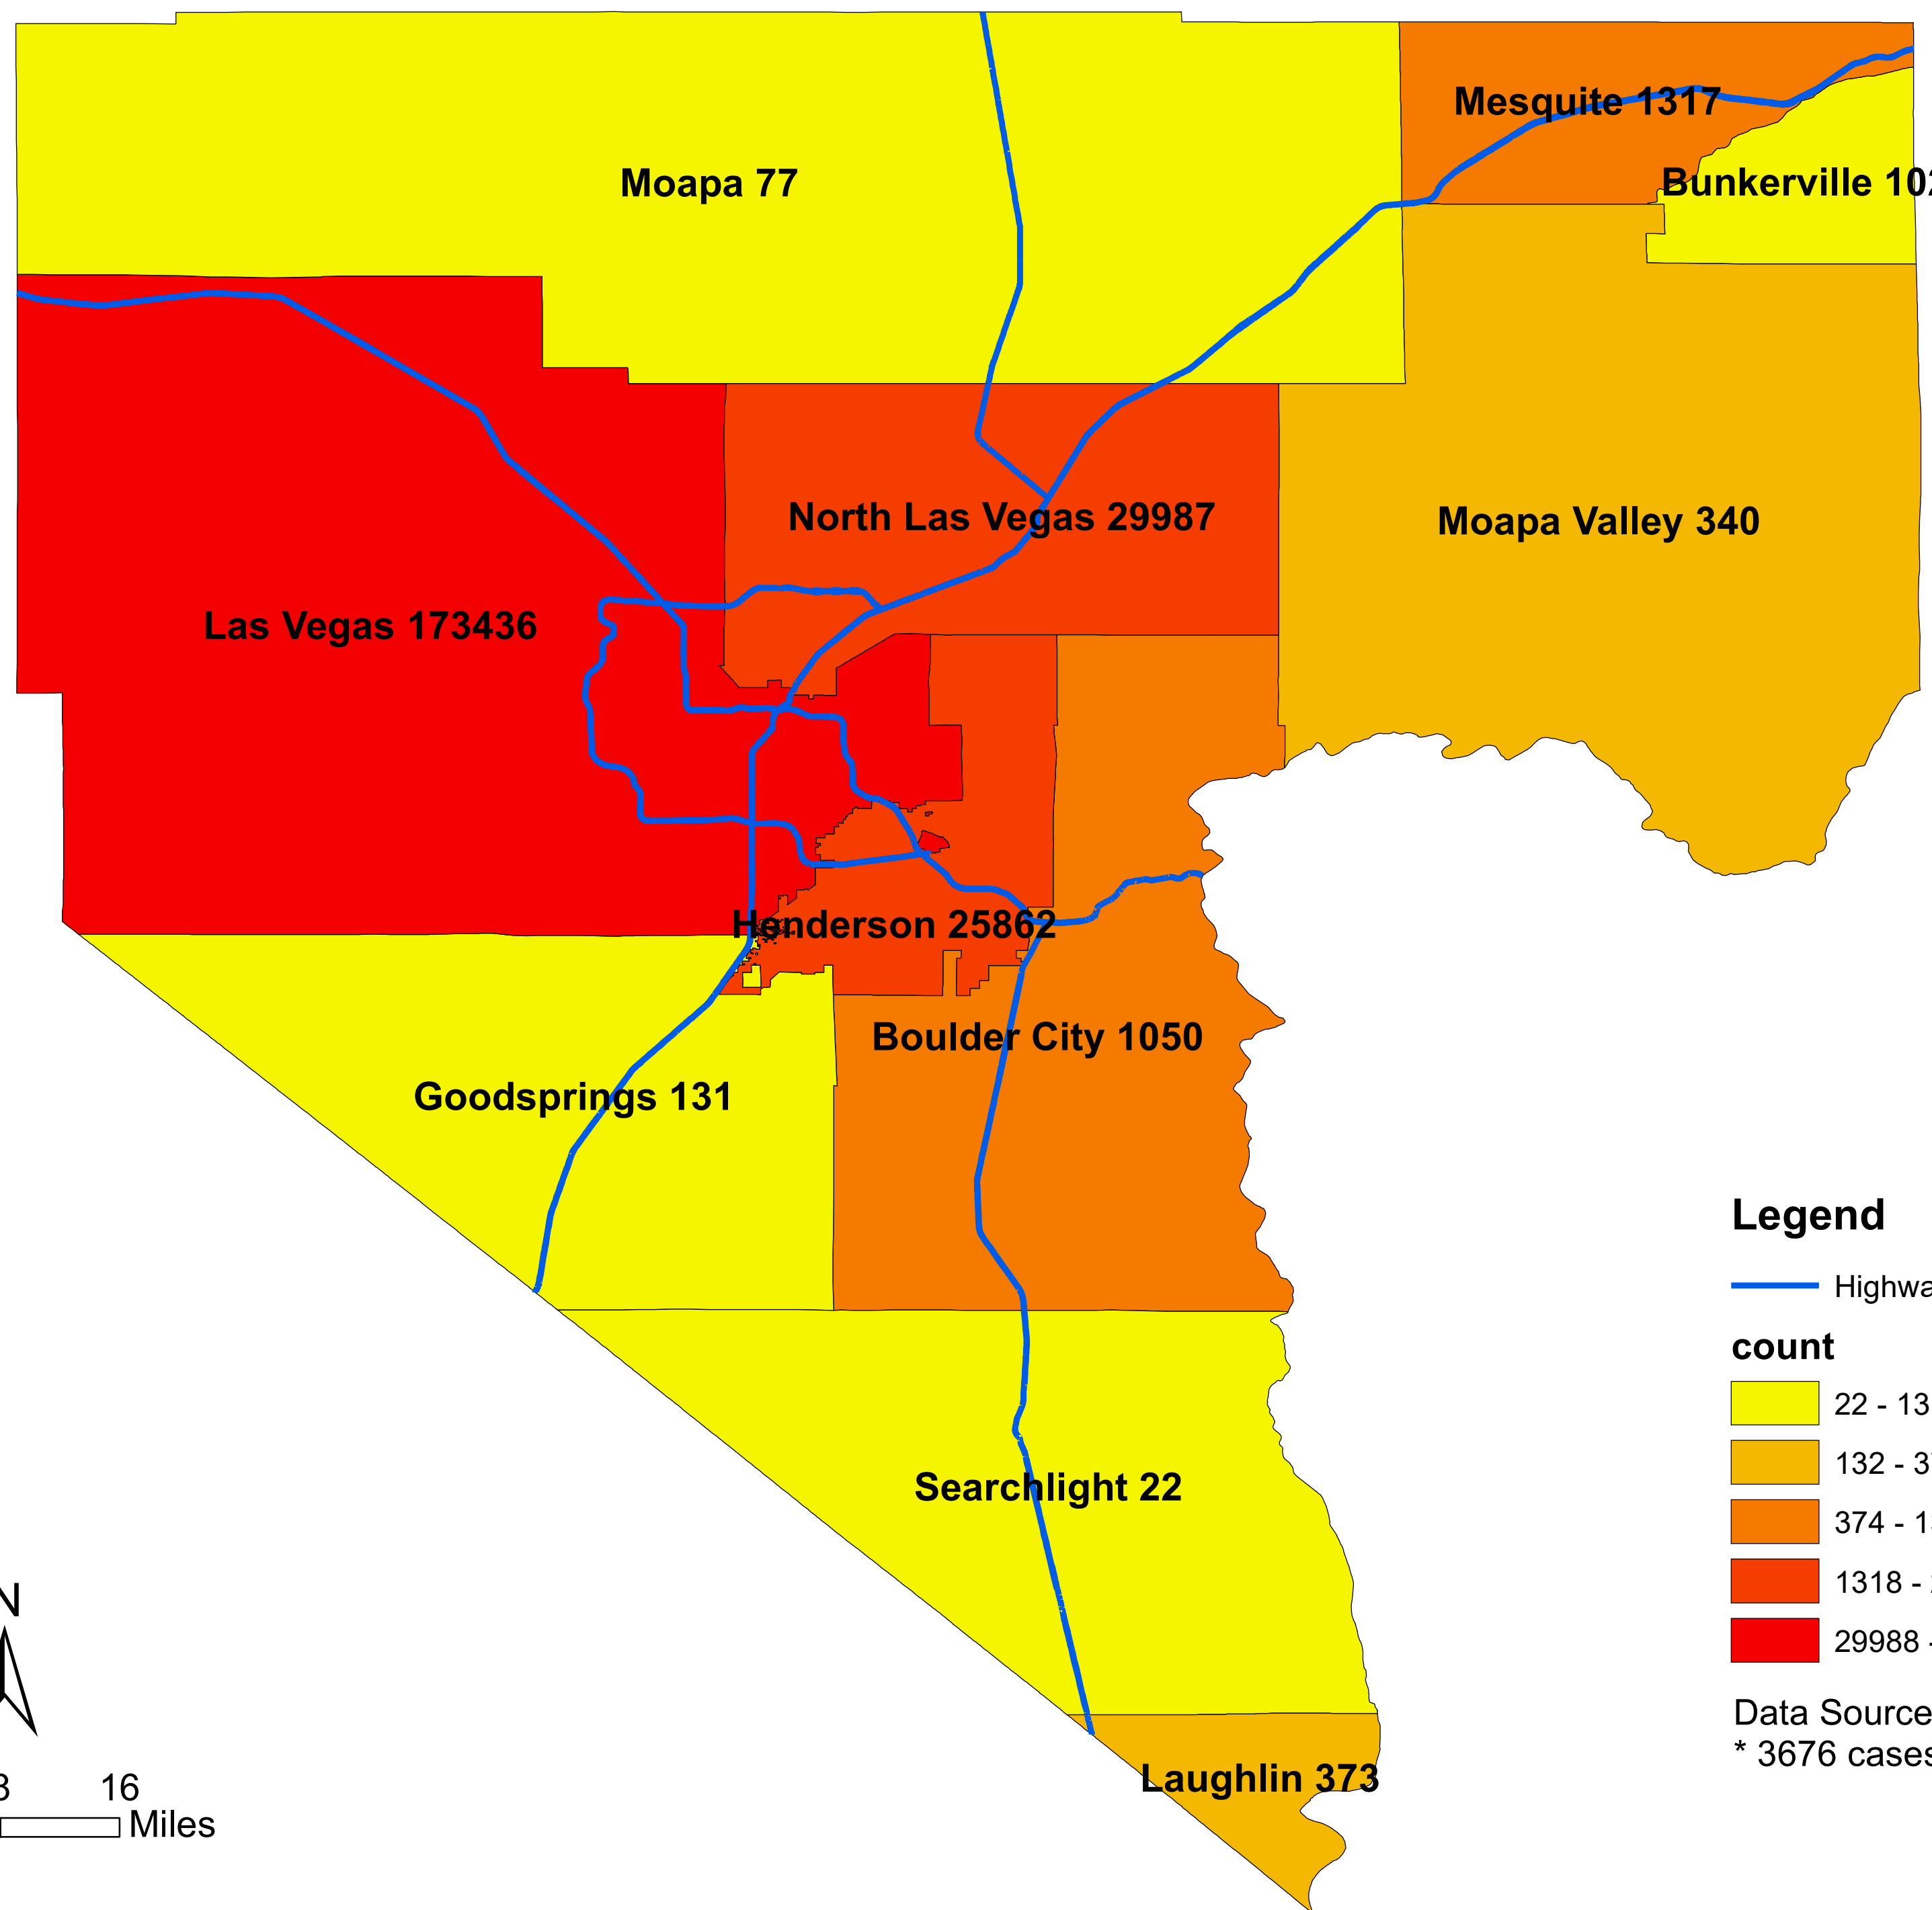

Number of COVID-19 cases by city in Clark county (04.11.2021)

Legend

— Highway

count

- 22 - 131
- 132 - 373
- 374 - 1317
- 1318 - 29987
- 29988 - 173436

Data Source: SNHD
* 3676 cases without city information