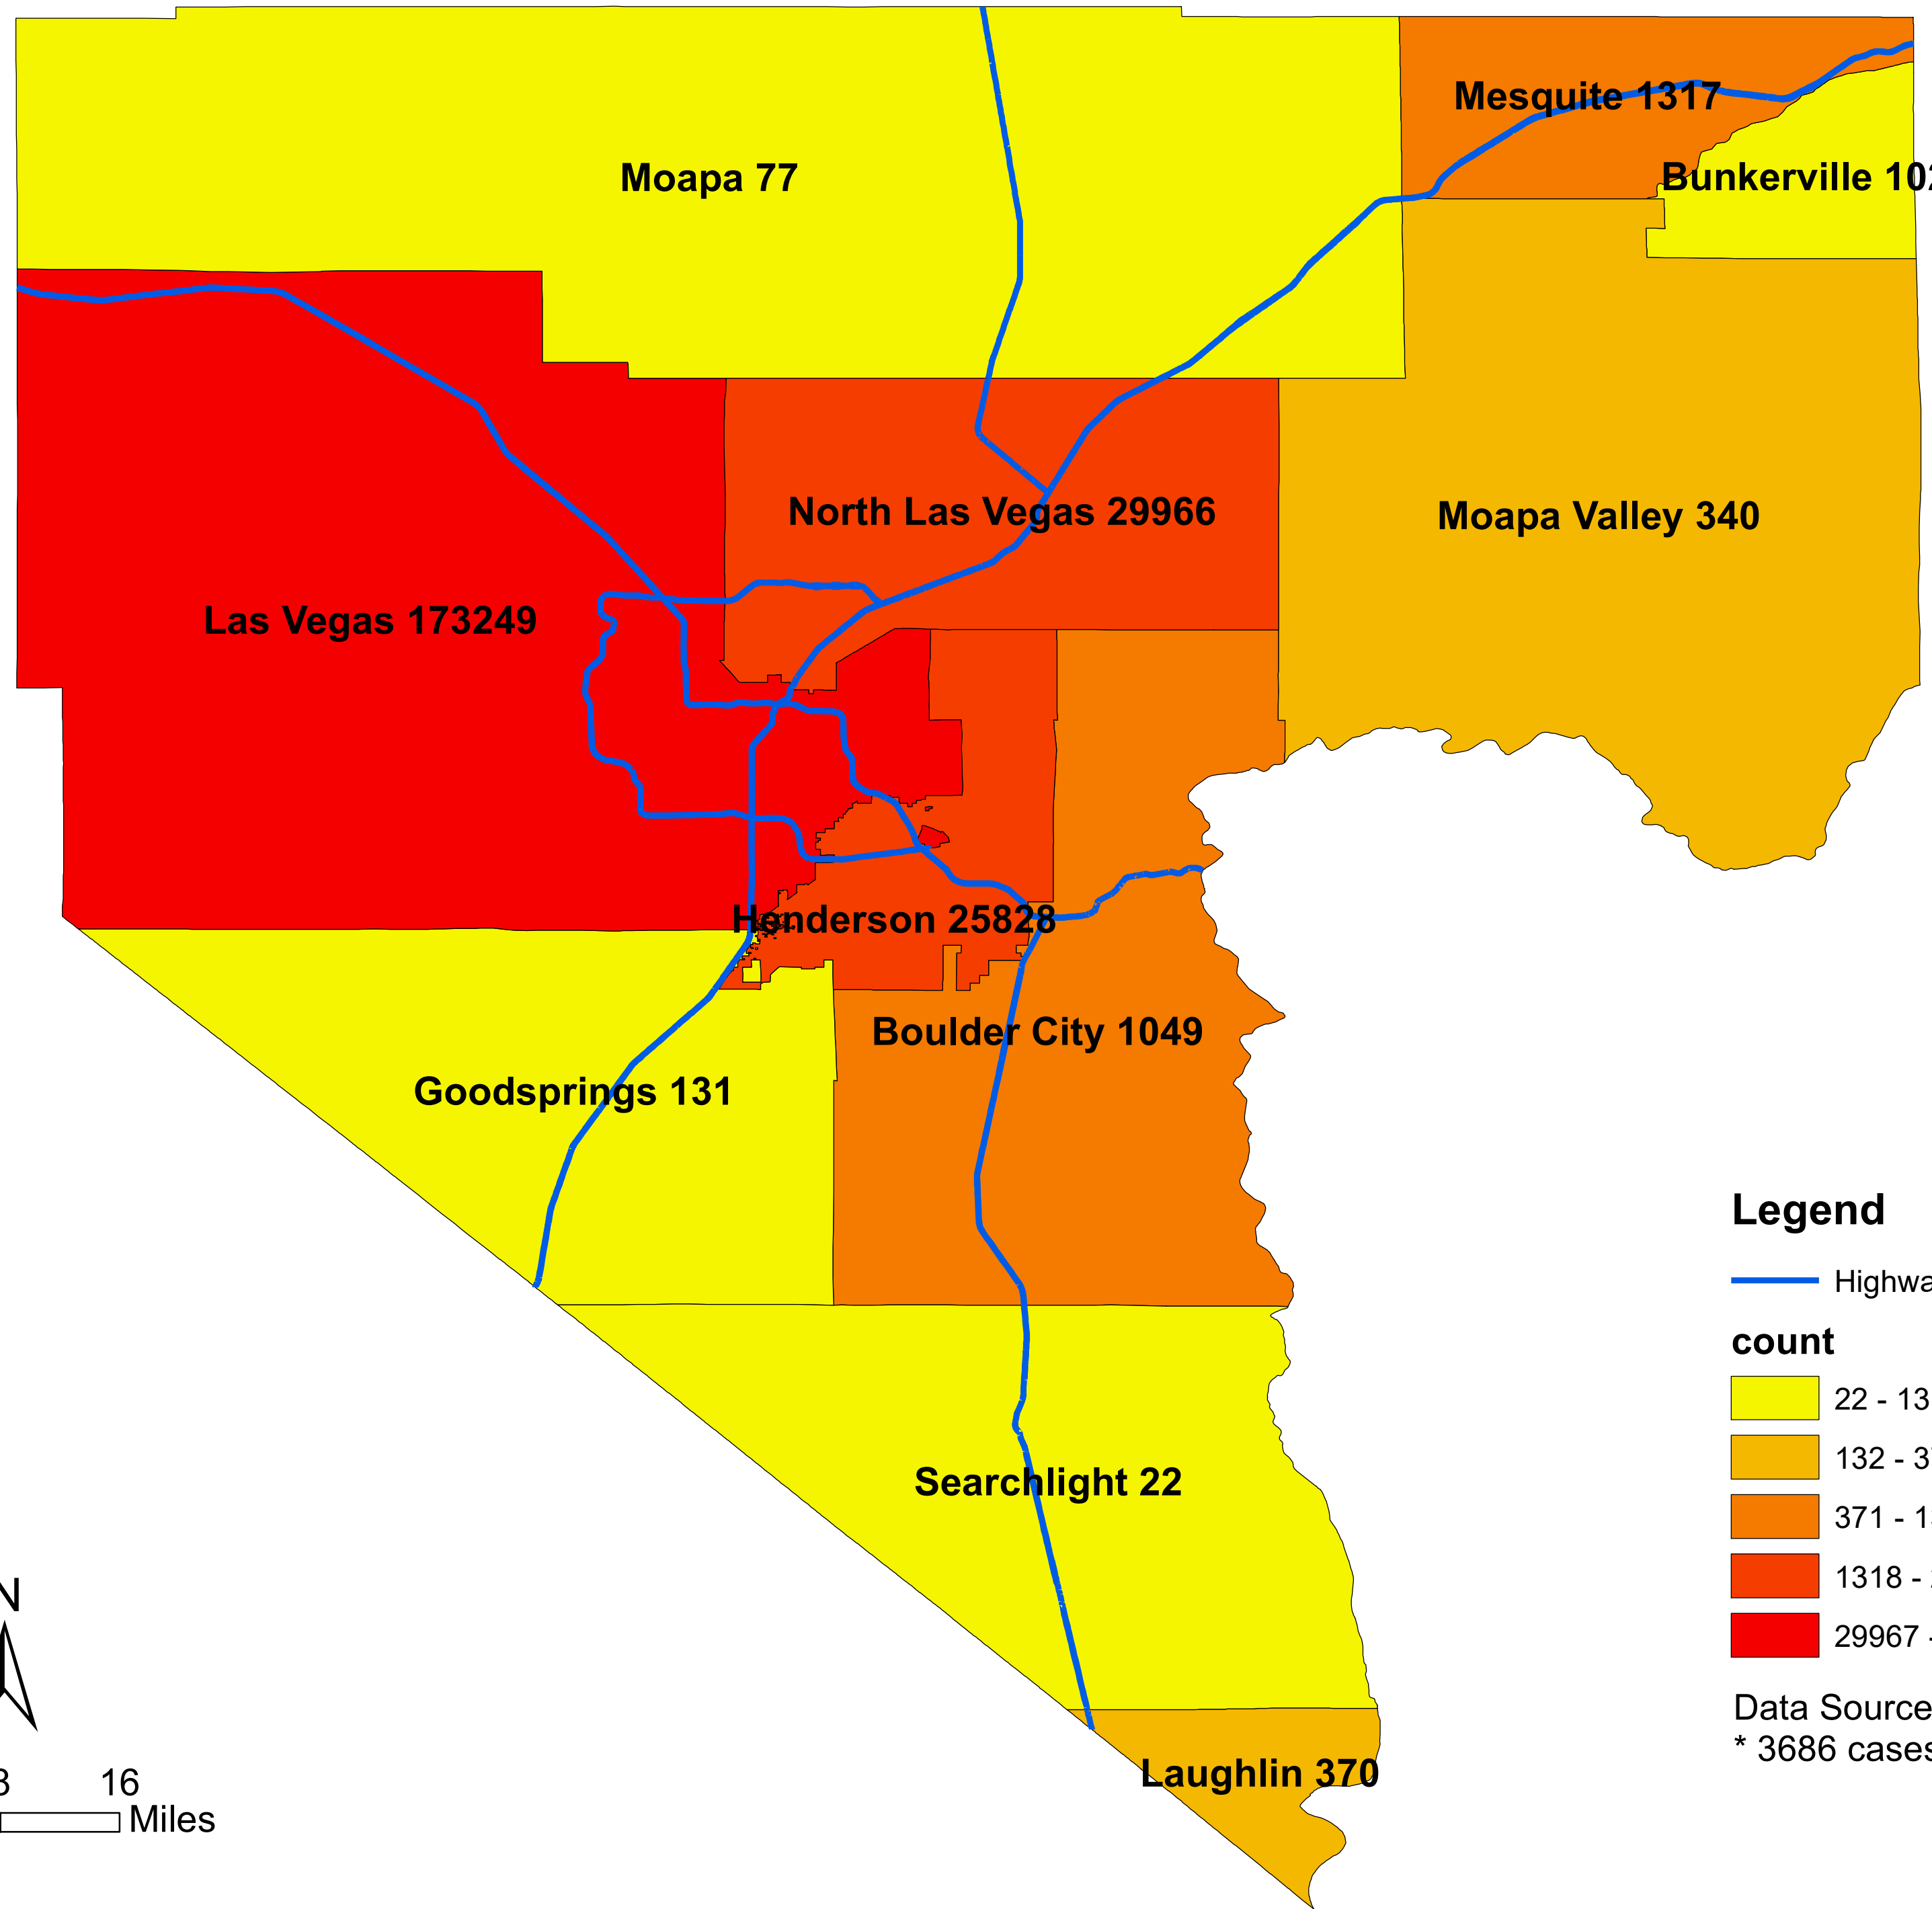

Number of COVID-19 cases by city in Clark county (04.10.2021)

Legend

— Highway

count

Data Source: SNHD

* 3,686 cases without city information

0 4 8 16 Miles