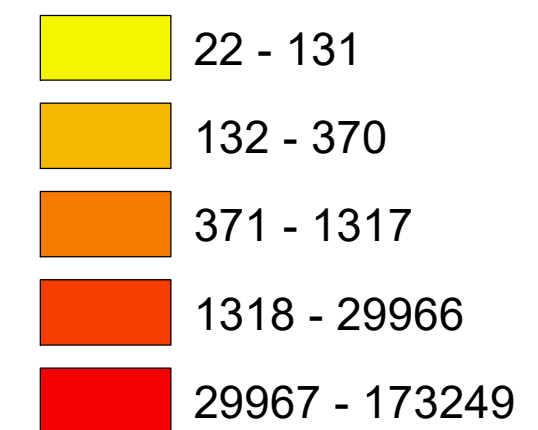

Number of COVID-19 cases by city in Clark county (04.10.2021)

Legend

— Highway

count

Data Source: SNHD

* 3,686 cases without city information

0 4 8 16 Miles