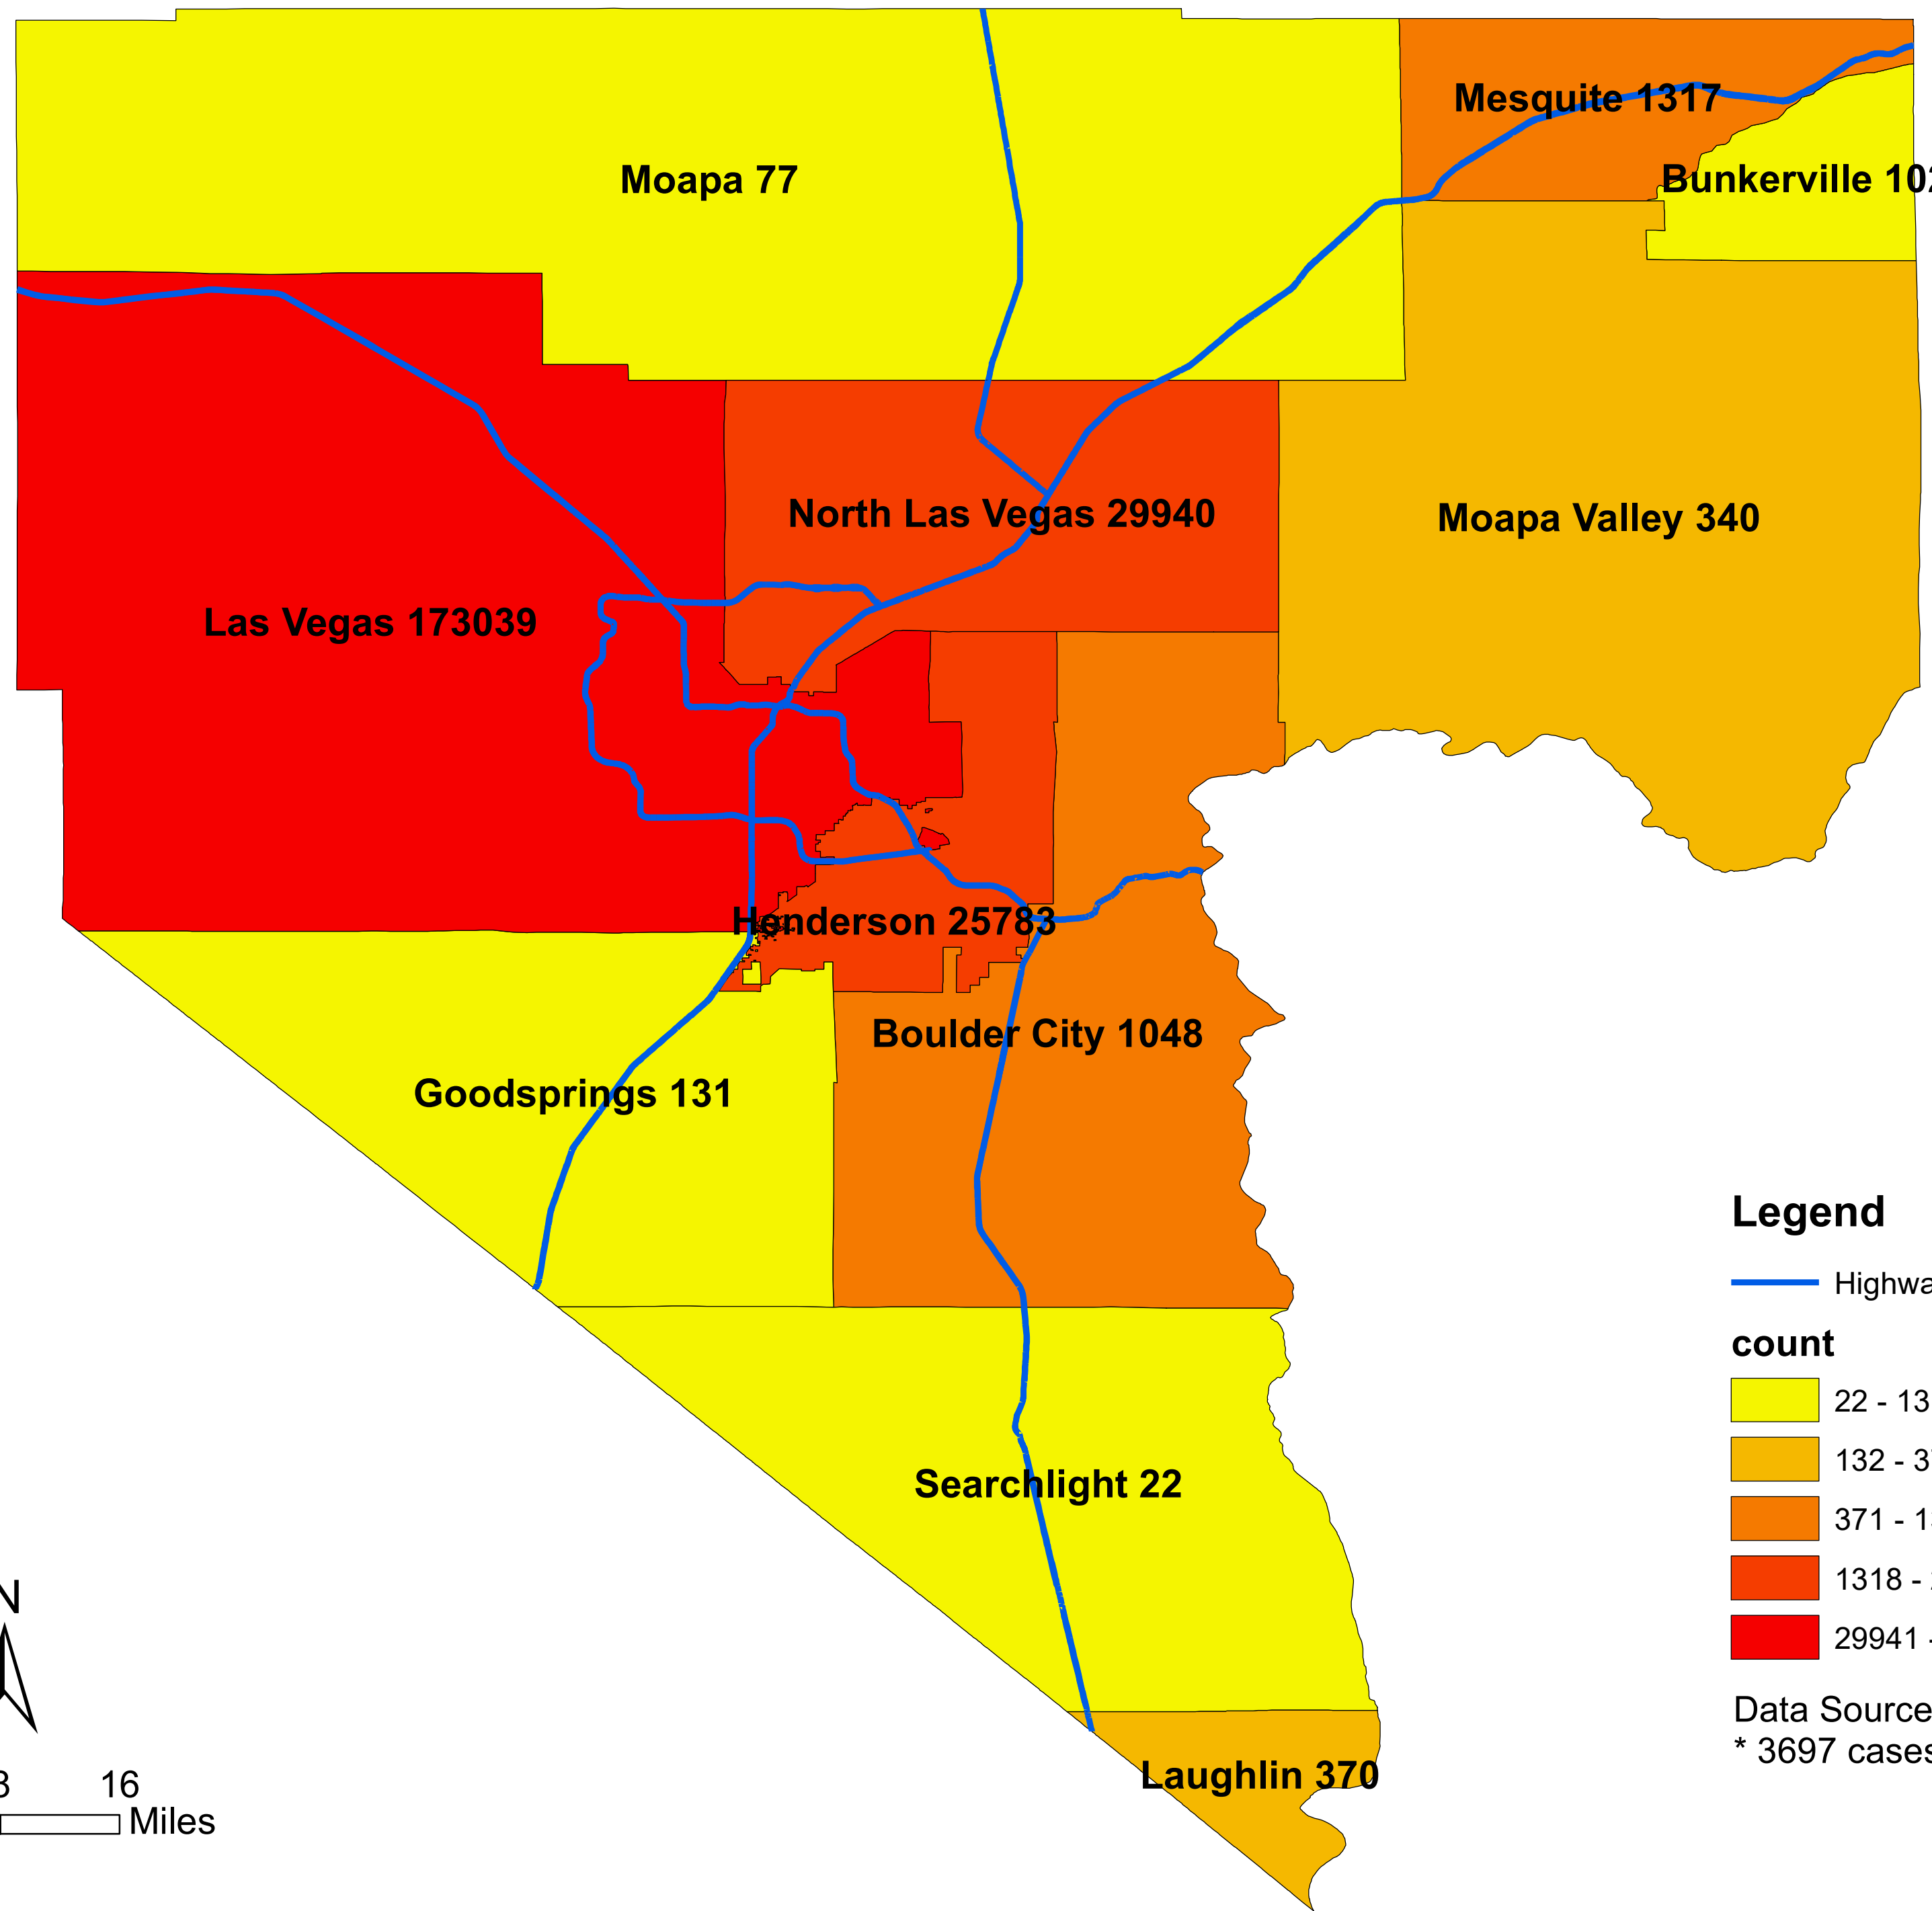

Number of COVID-19 cases by city in Clark county (04.09.2021)

Legend

— Highway

count

Data Source: SNHD

* 3697 cases without city information

0 4 8 16 Miles