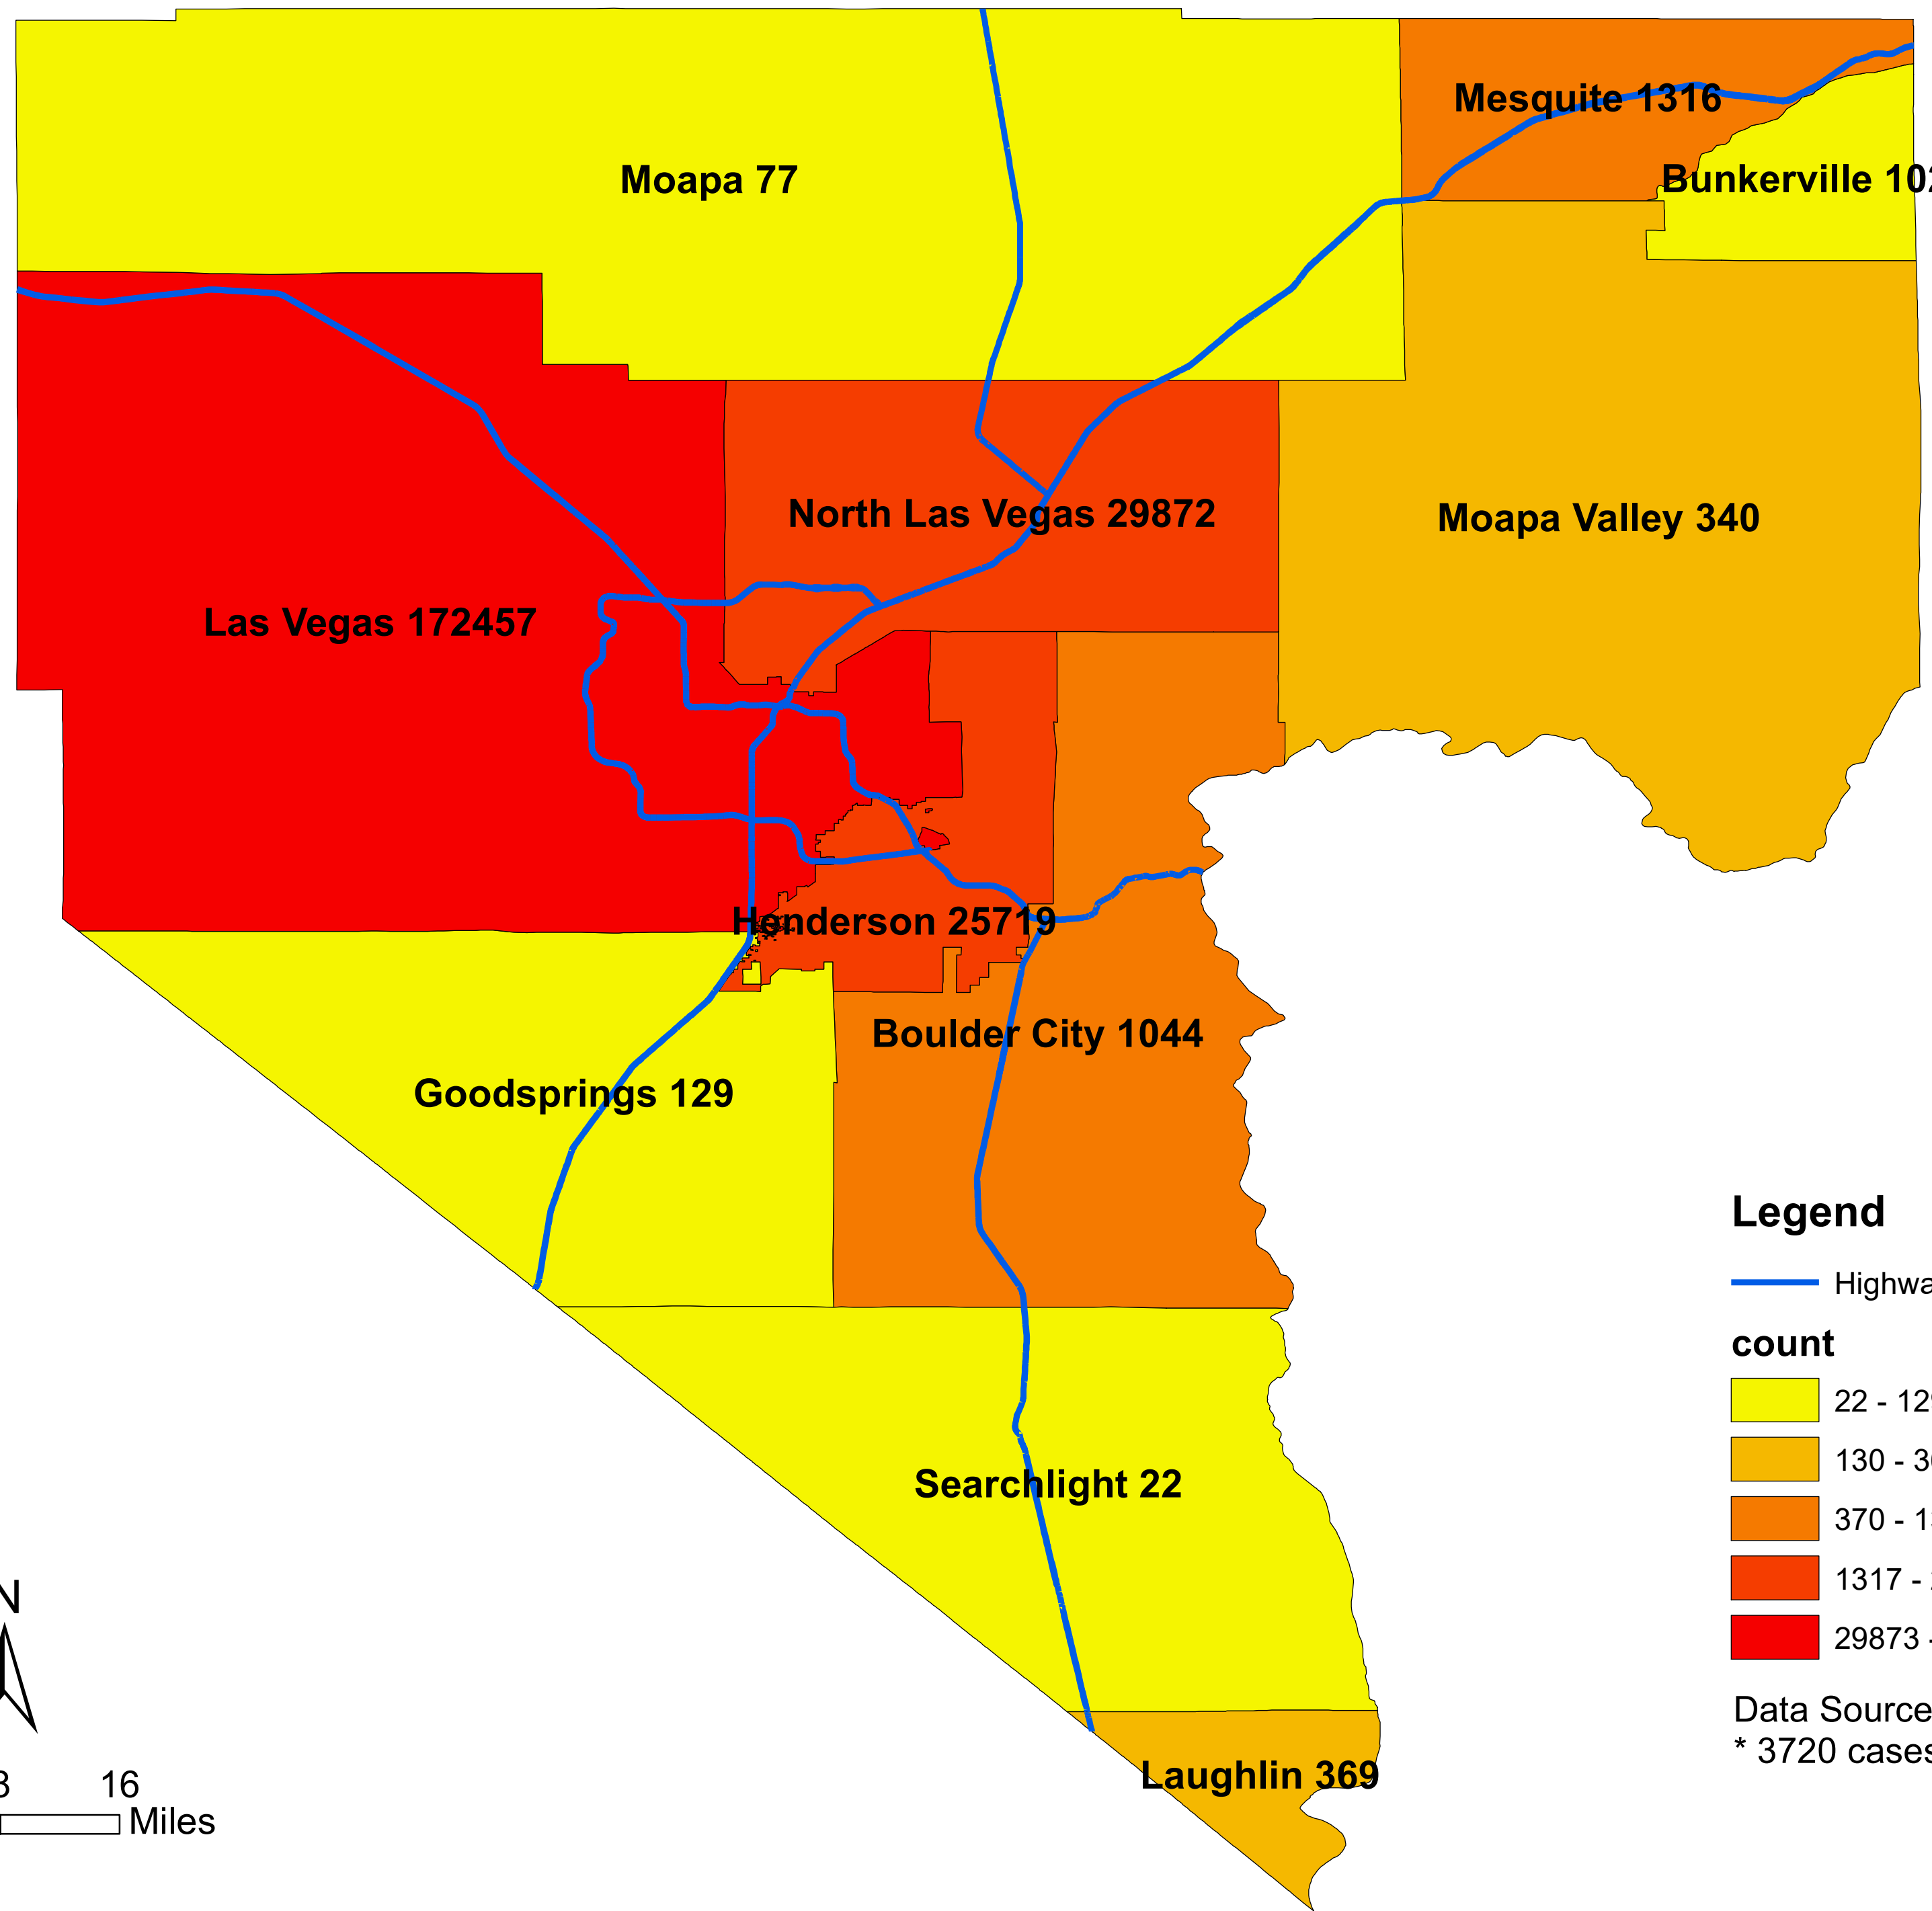

Number of COVID-19 cases by city in Clark county (04.08.2021)

Legend

— Highway

count

- 22 - 129
- 130 - 369
- 370 - 1316
- 1317 - 29872
- 29873 - 172457

Data Source: SNHD

* 3720 cases without city information

0 4 8 16 Miles