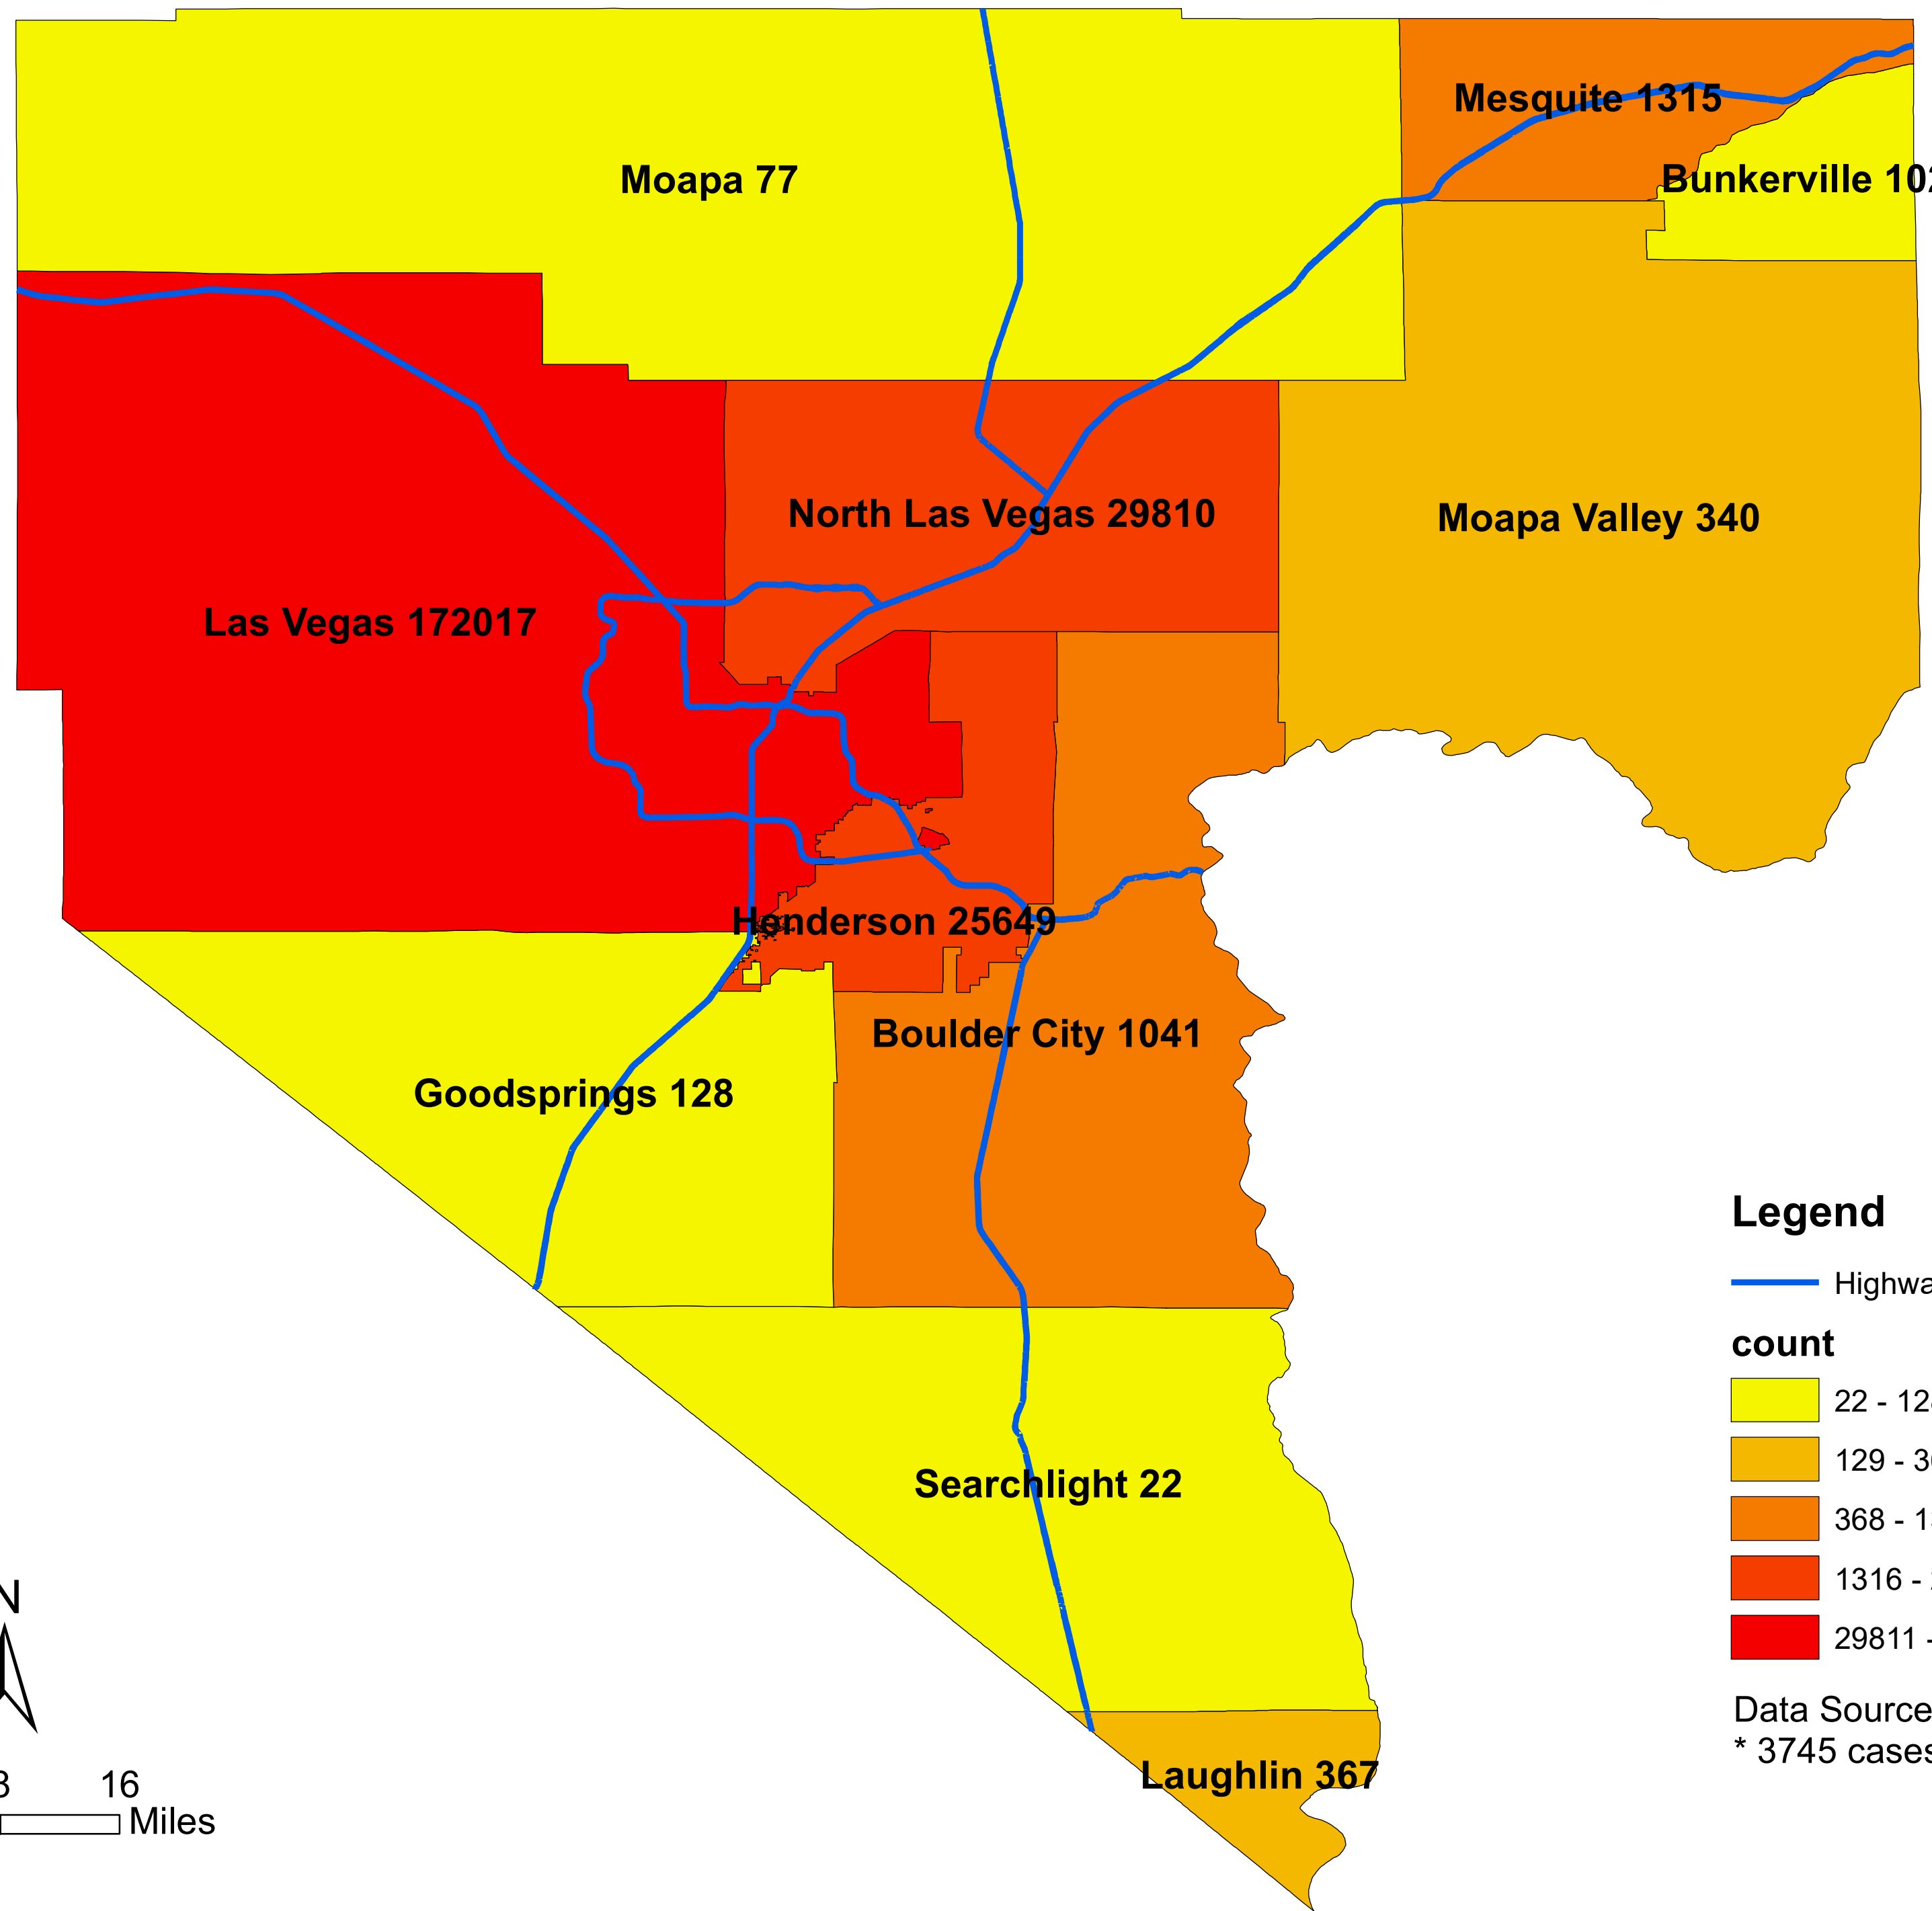

# Number of COVID-19 cases by city in Clark county (04.07.2021)

## Legend

— Highway

### count

- 22 - 128
- 129 - 367
- 368 - 1315
- 1316 - 29810
- 29811 - 172017

Data Source: SNHD

\* 3745 cases without city information

0 4 8 16 Miles