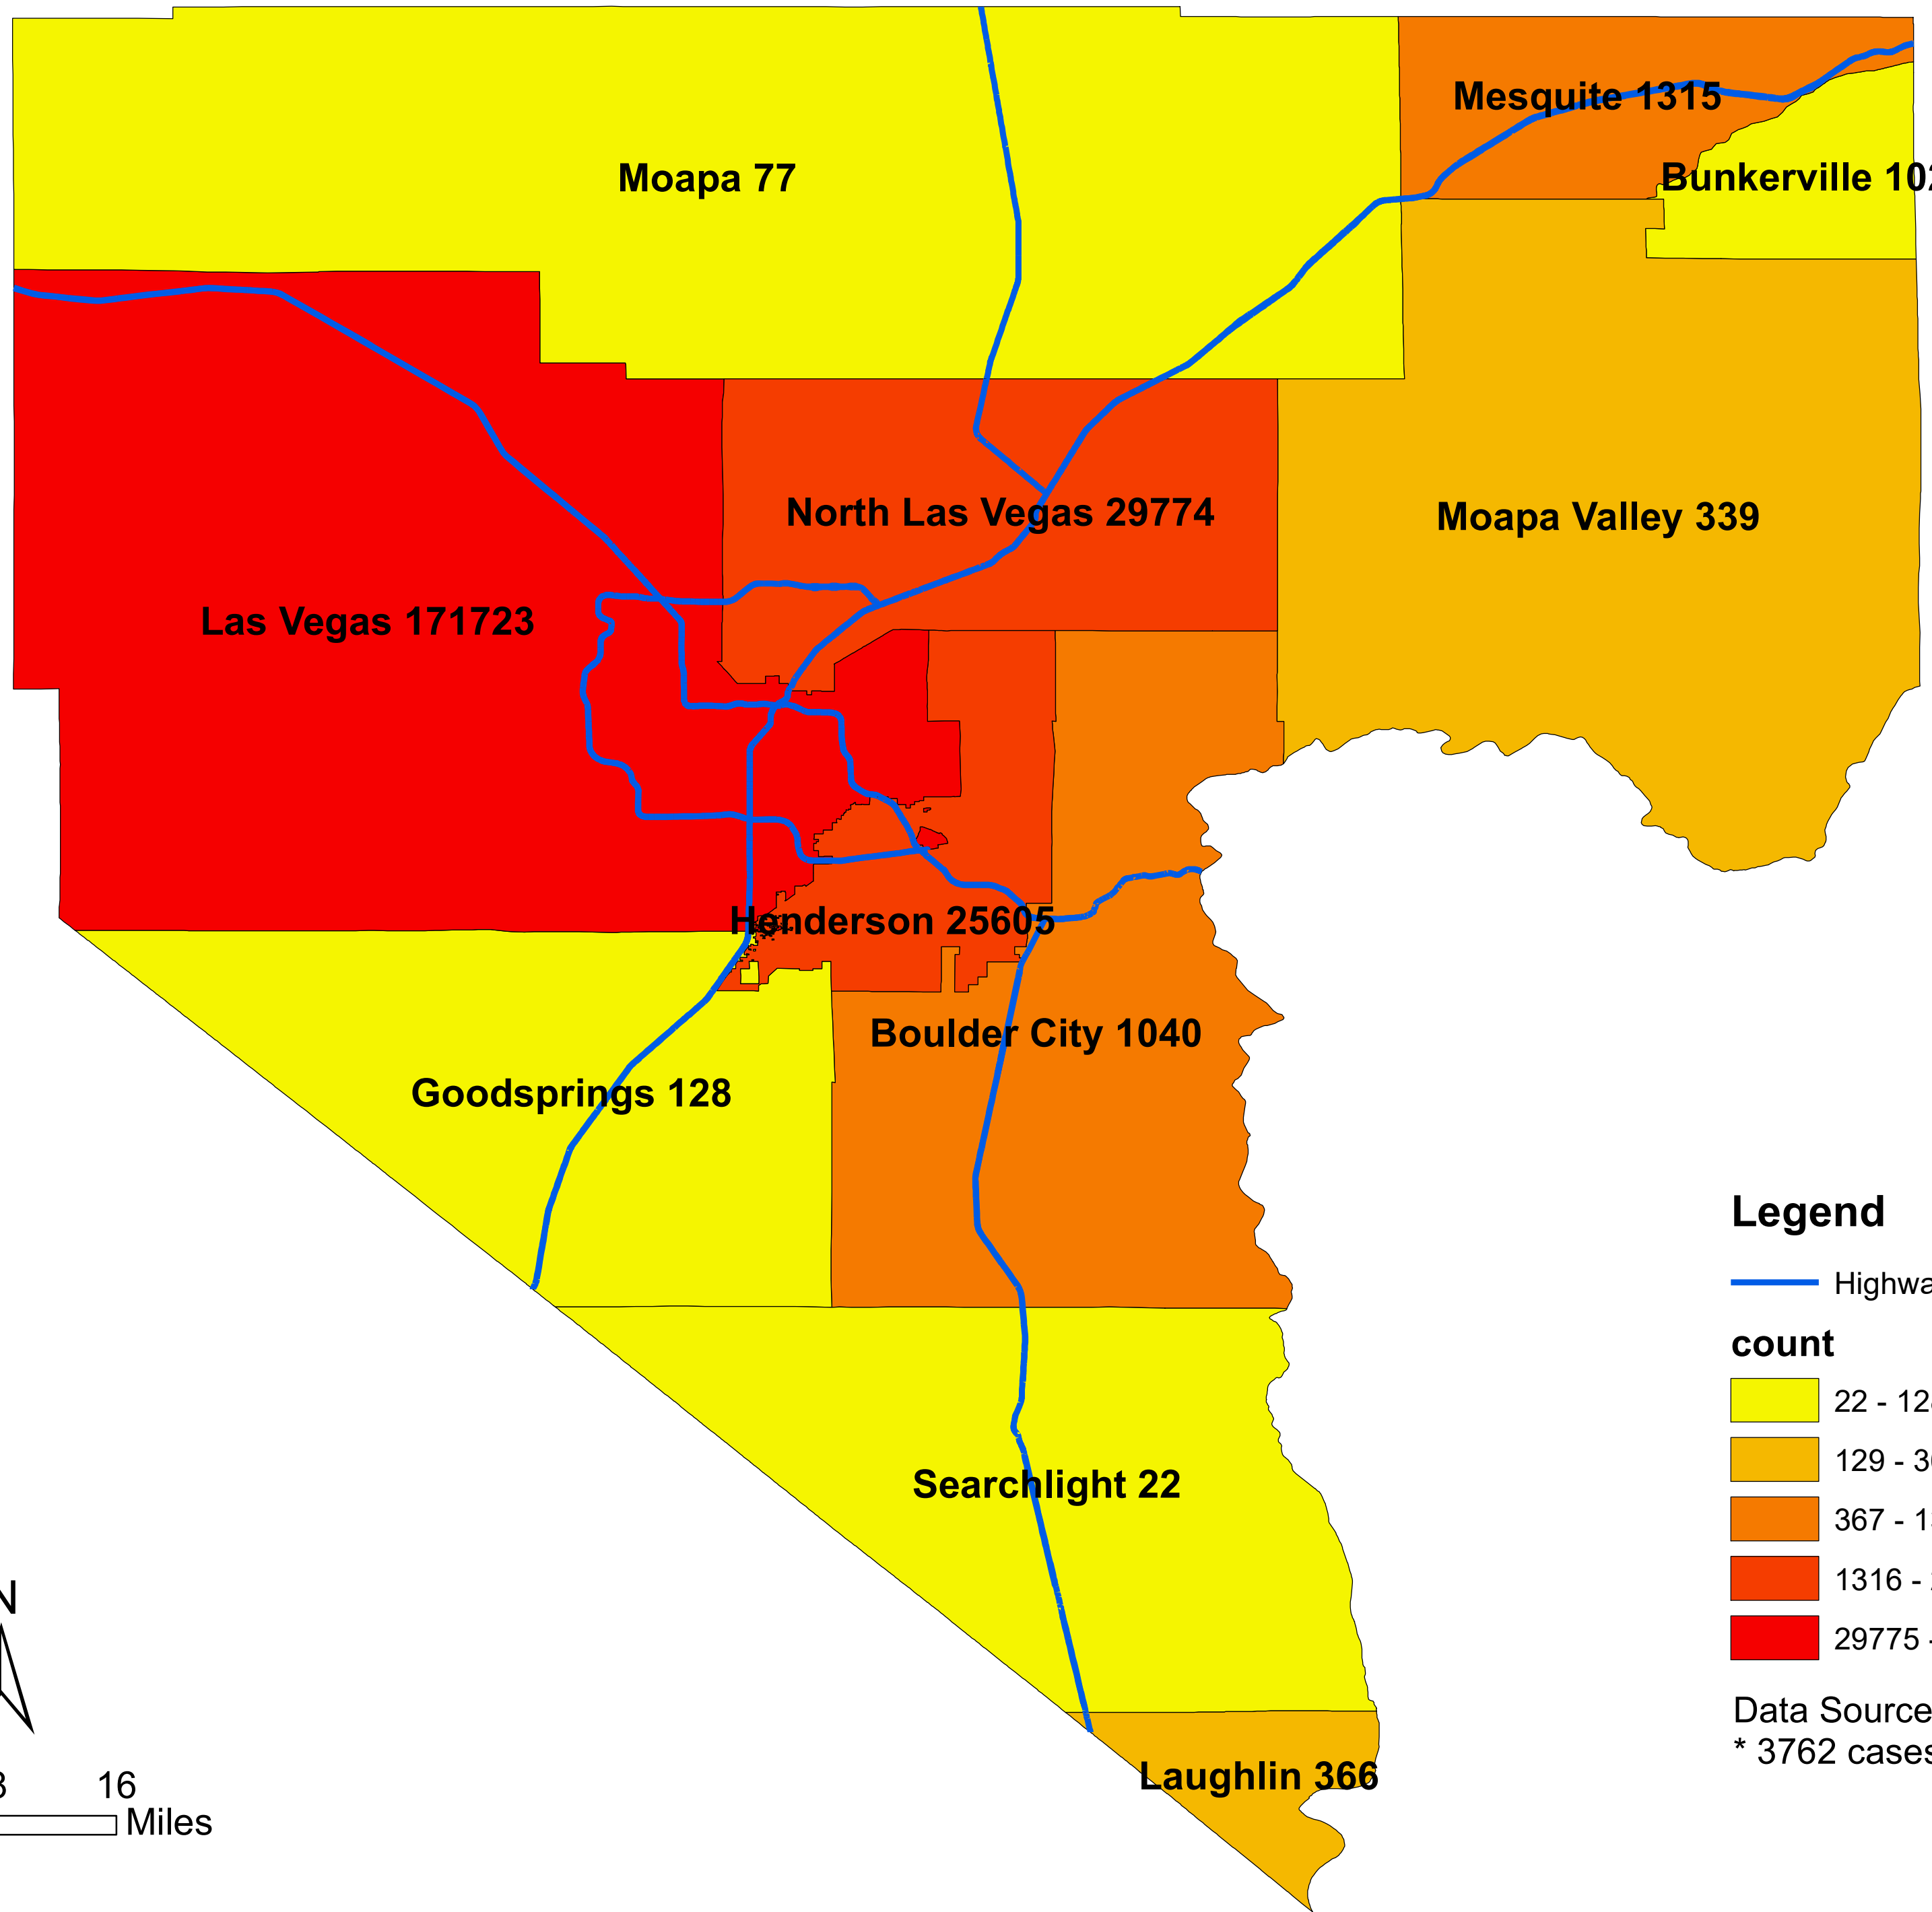

Number of COVID-19 cases by city in Clark county (04.06.2021)

Legend

— Highway

count

Data Source: SNHD

* 3762 cases without city information

0 4 8 16 Miles