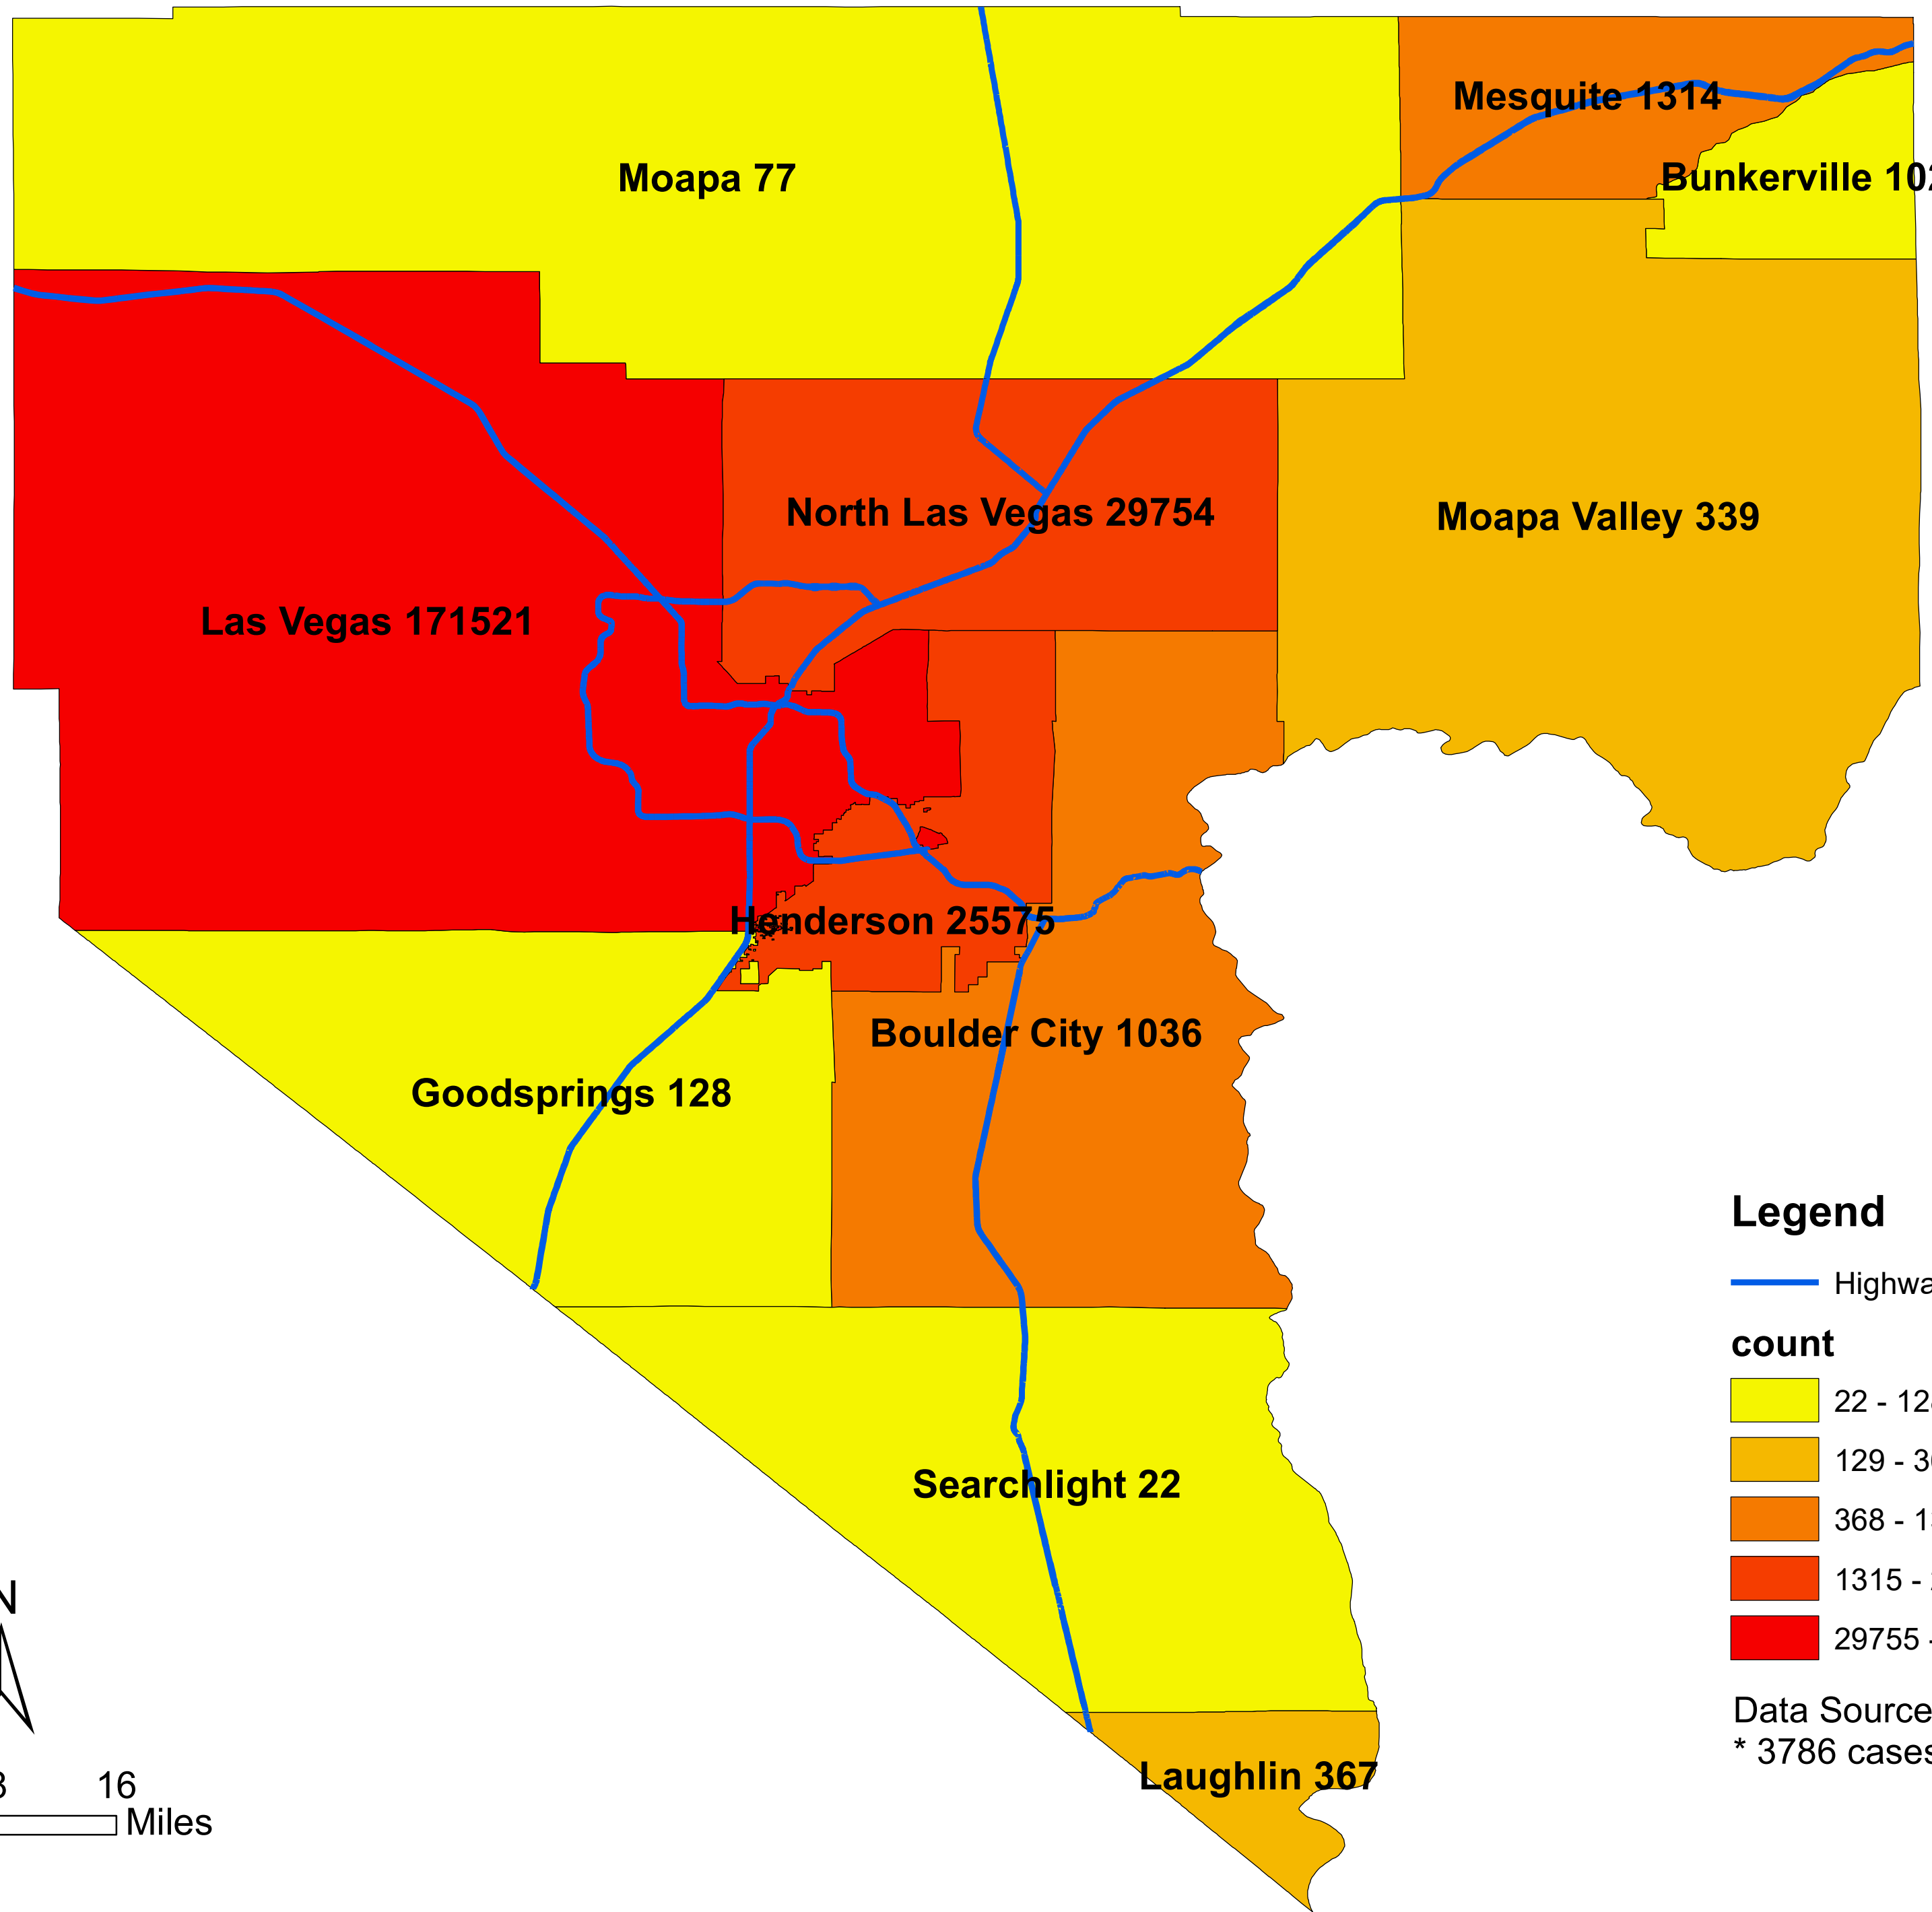

Number of COVID-19 cases by city in Clark county (04.05.2021)

Legend

— Highway

count

- 22 - 128
- 129 - 367
- 368 - 1314
- 1315 - 29754
- 29755 - 171521

Data Source: SNHD

* 3786 cases without city information

0 4 8 16 Miles