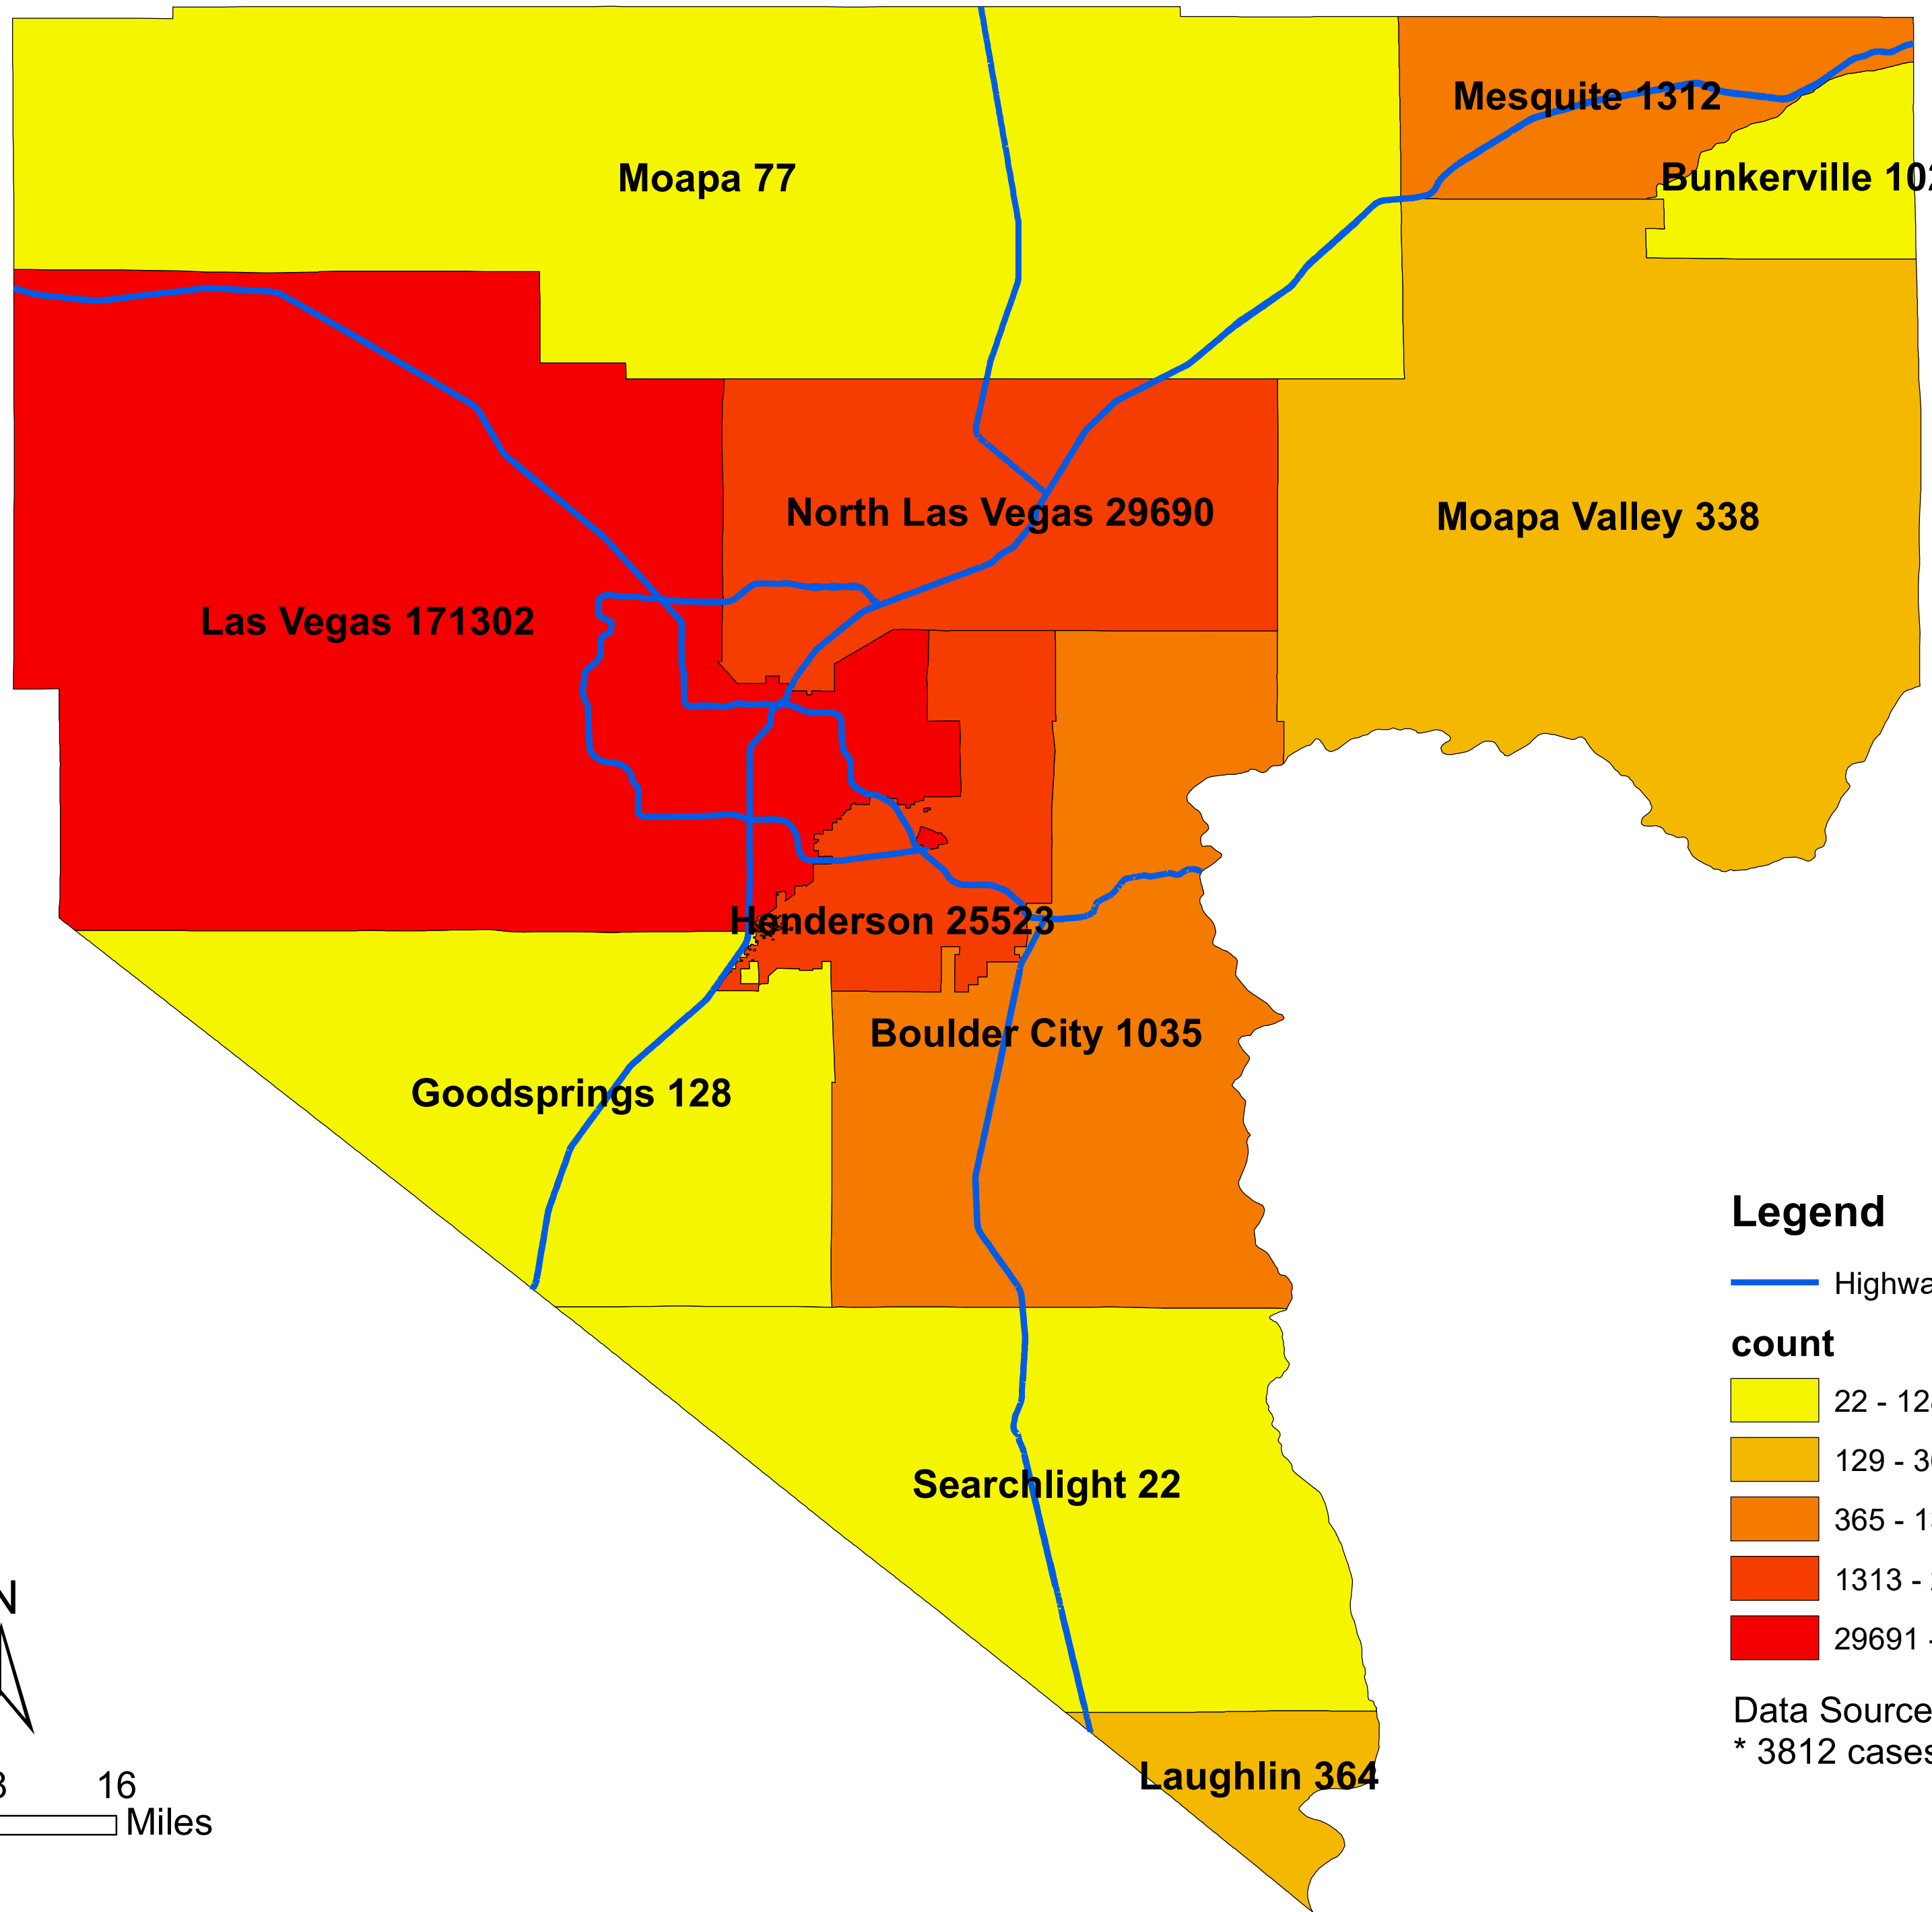

Number of COVID-19 cases by city in Clark county (04.03.2021)

Legend

— Highway

count

Data Source: SNHD

* 3,812 cases without city information

0 4 8 16 Miles