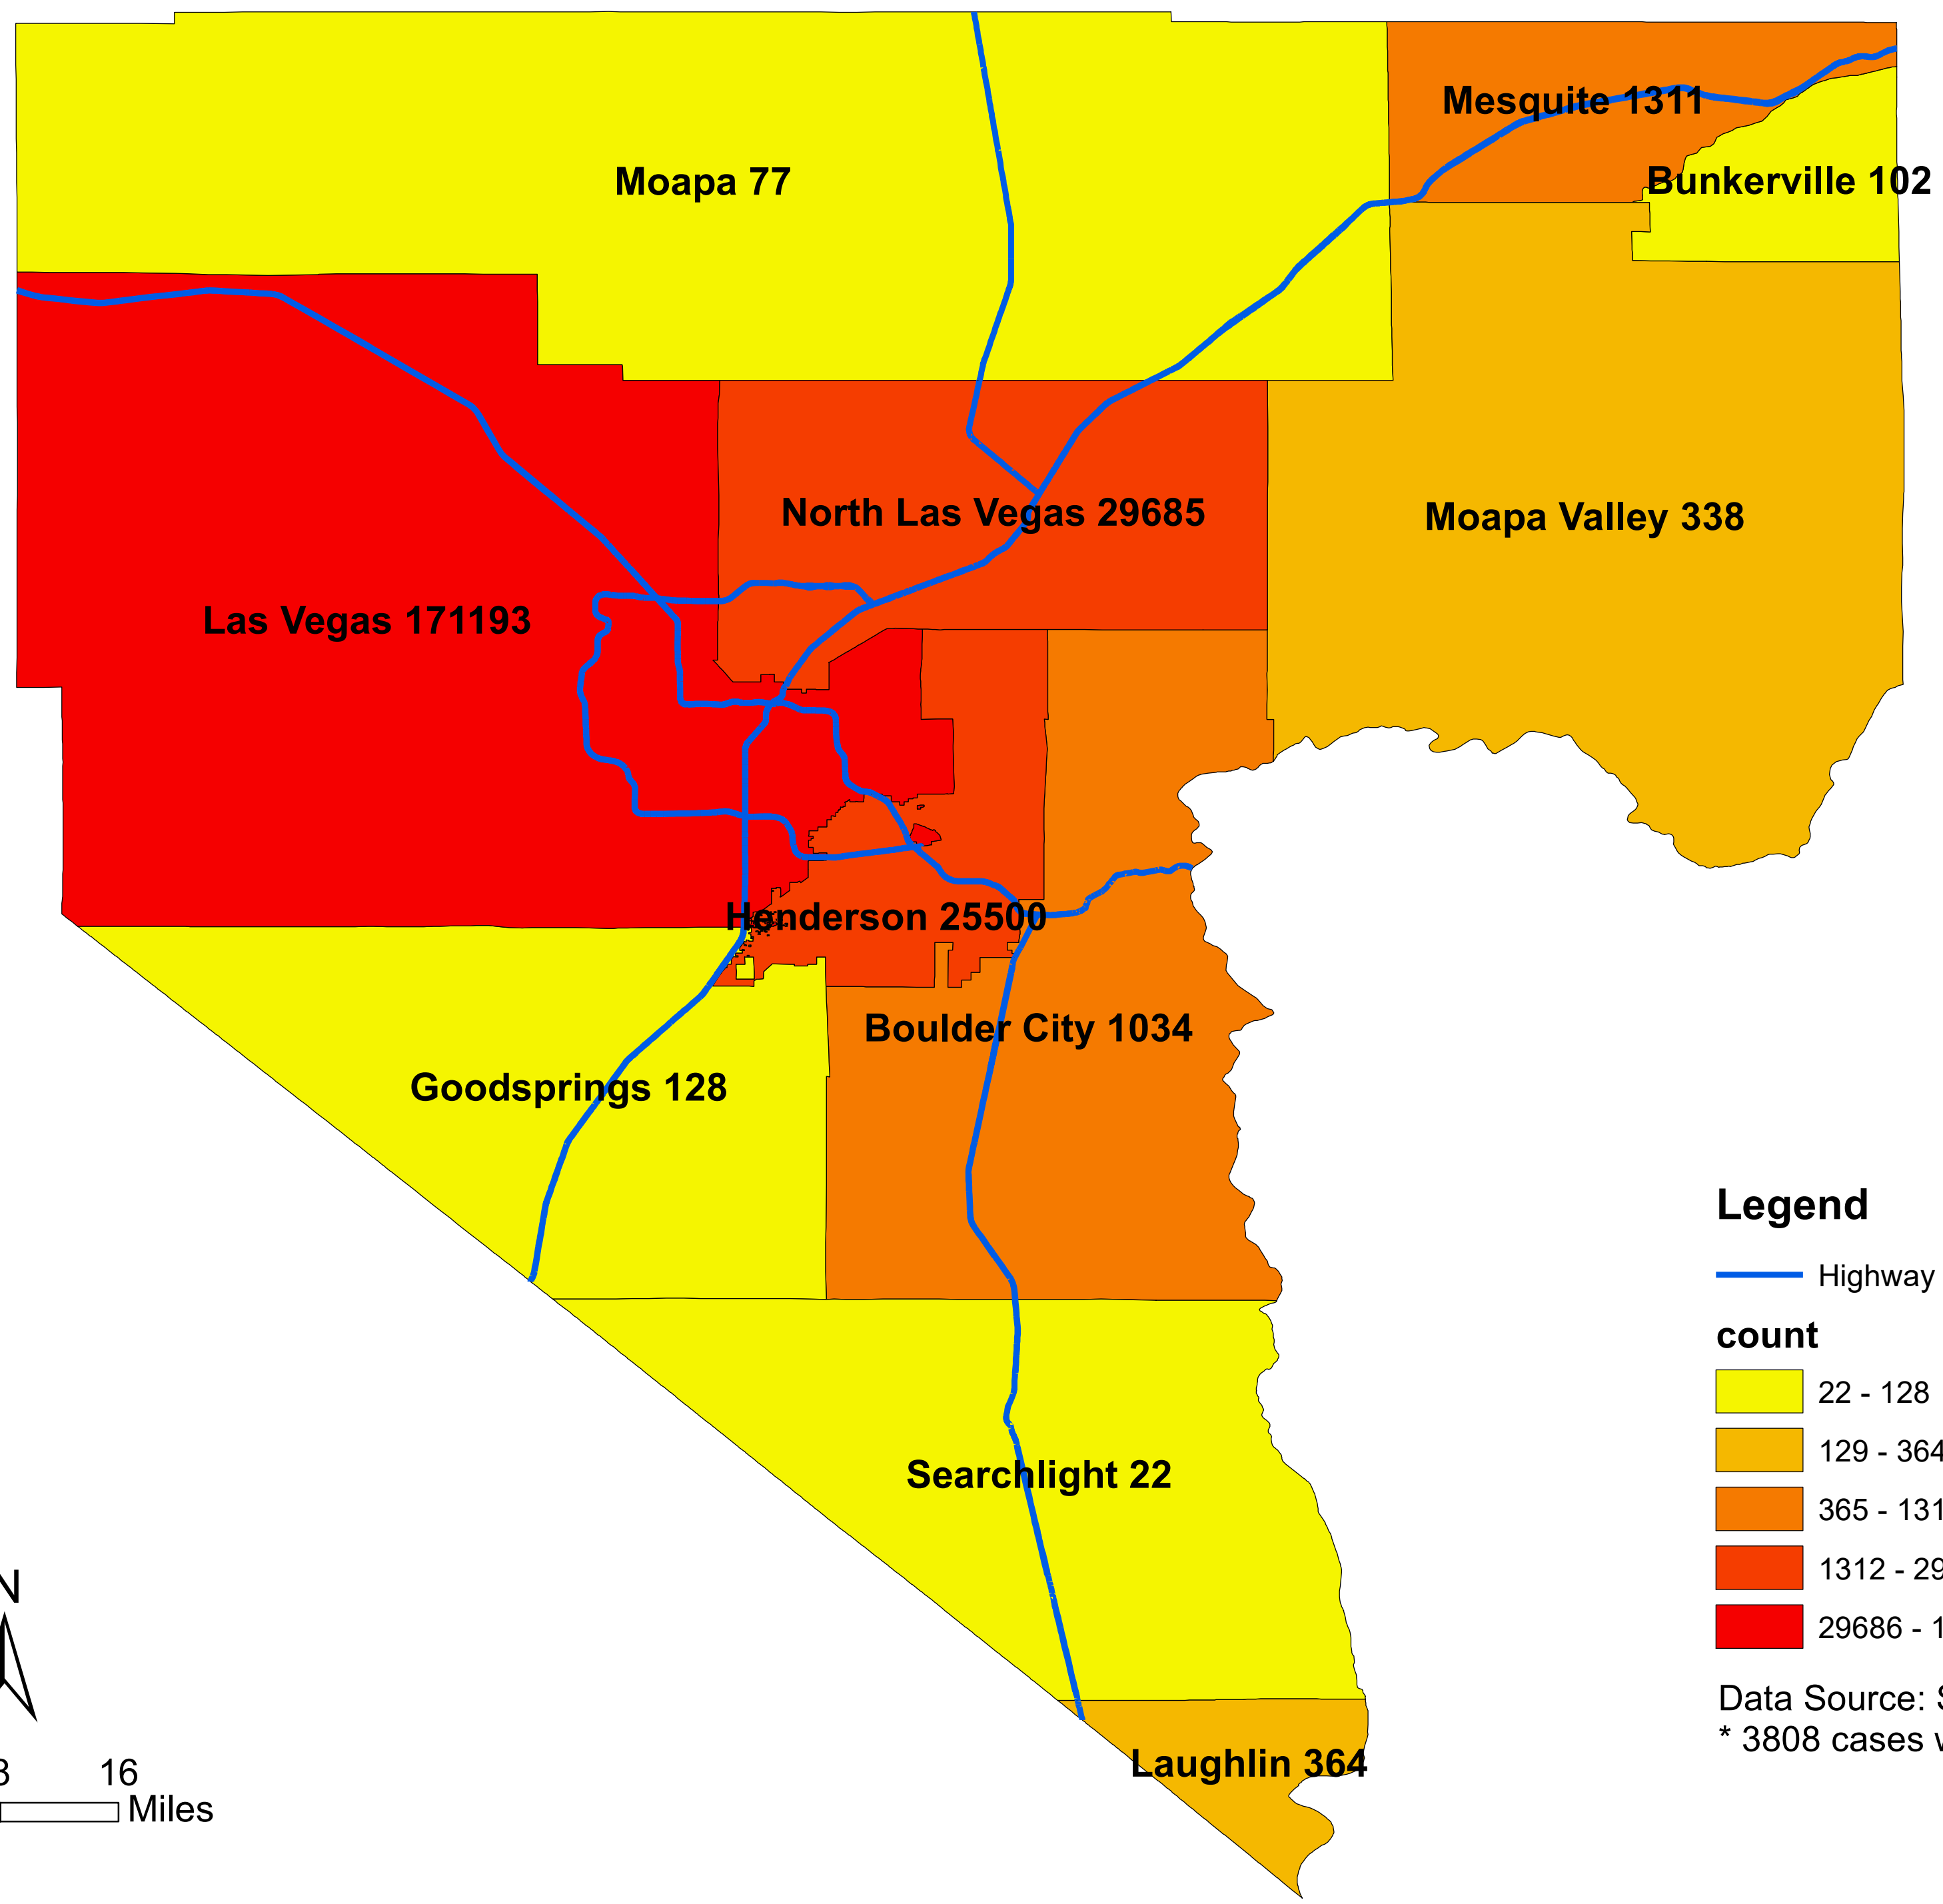

# Number of COVID-19 cases by city in Clark county (04.02.2021)

## Legend

— Highway

### count

- 22 - 128
- 129 - 364
- 365 - 1311
- 1312 - 29685
- 29686 - 171193

Data Source: SNHD  
\* 3808 cases without city information